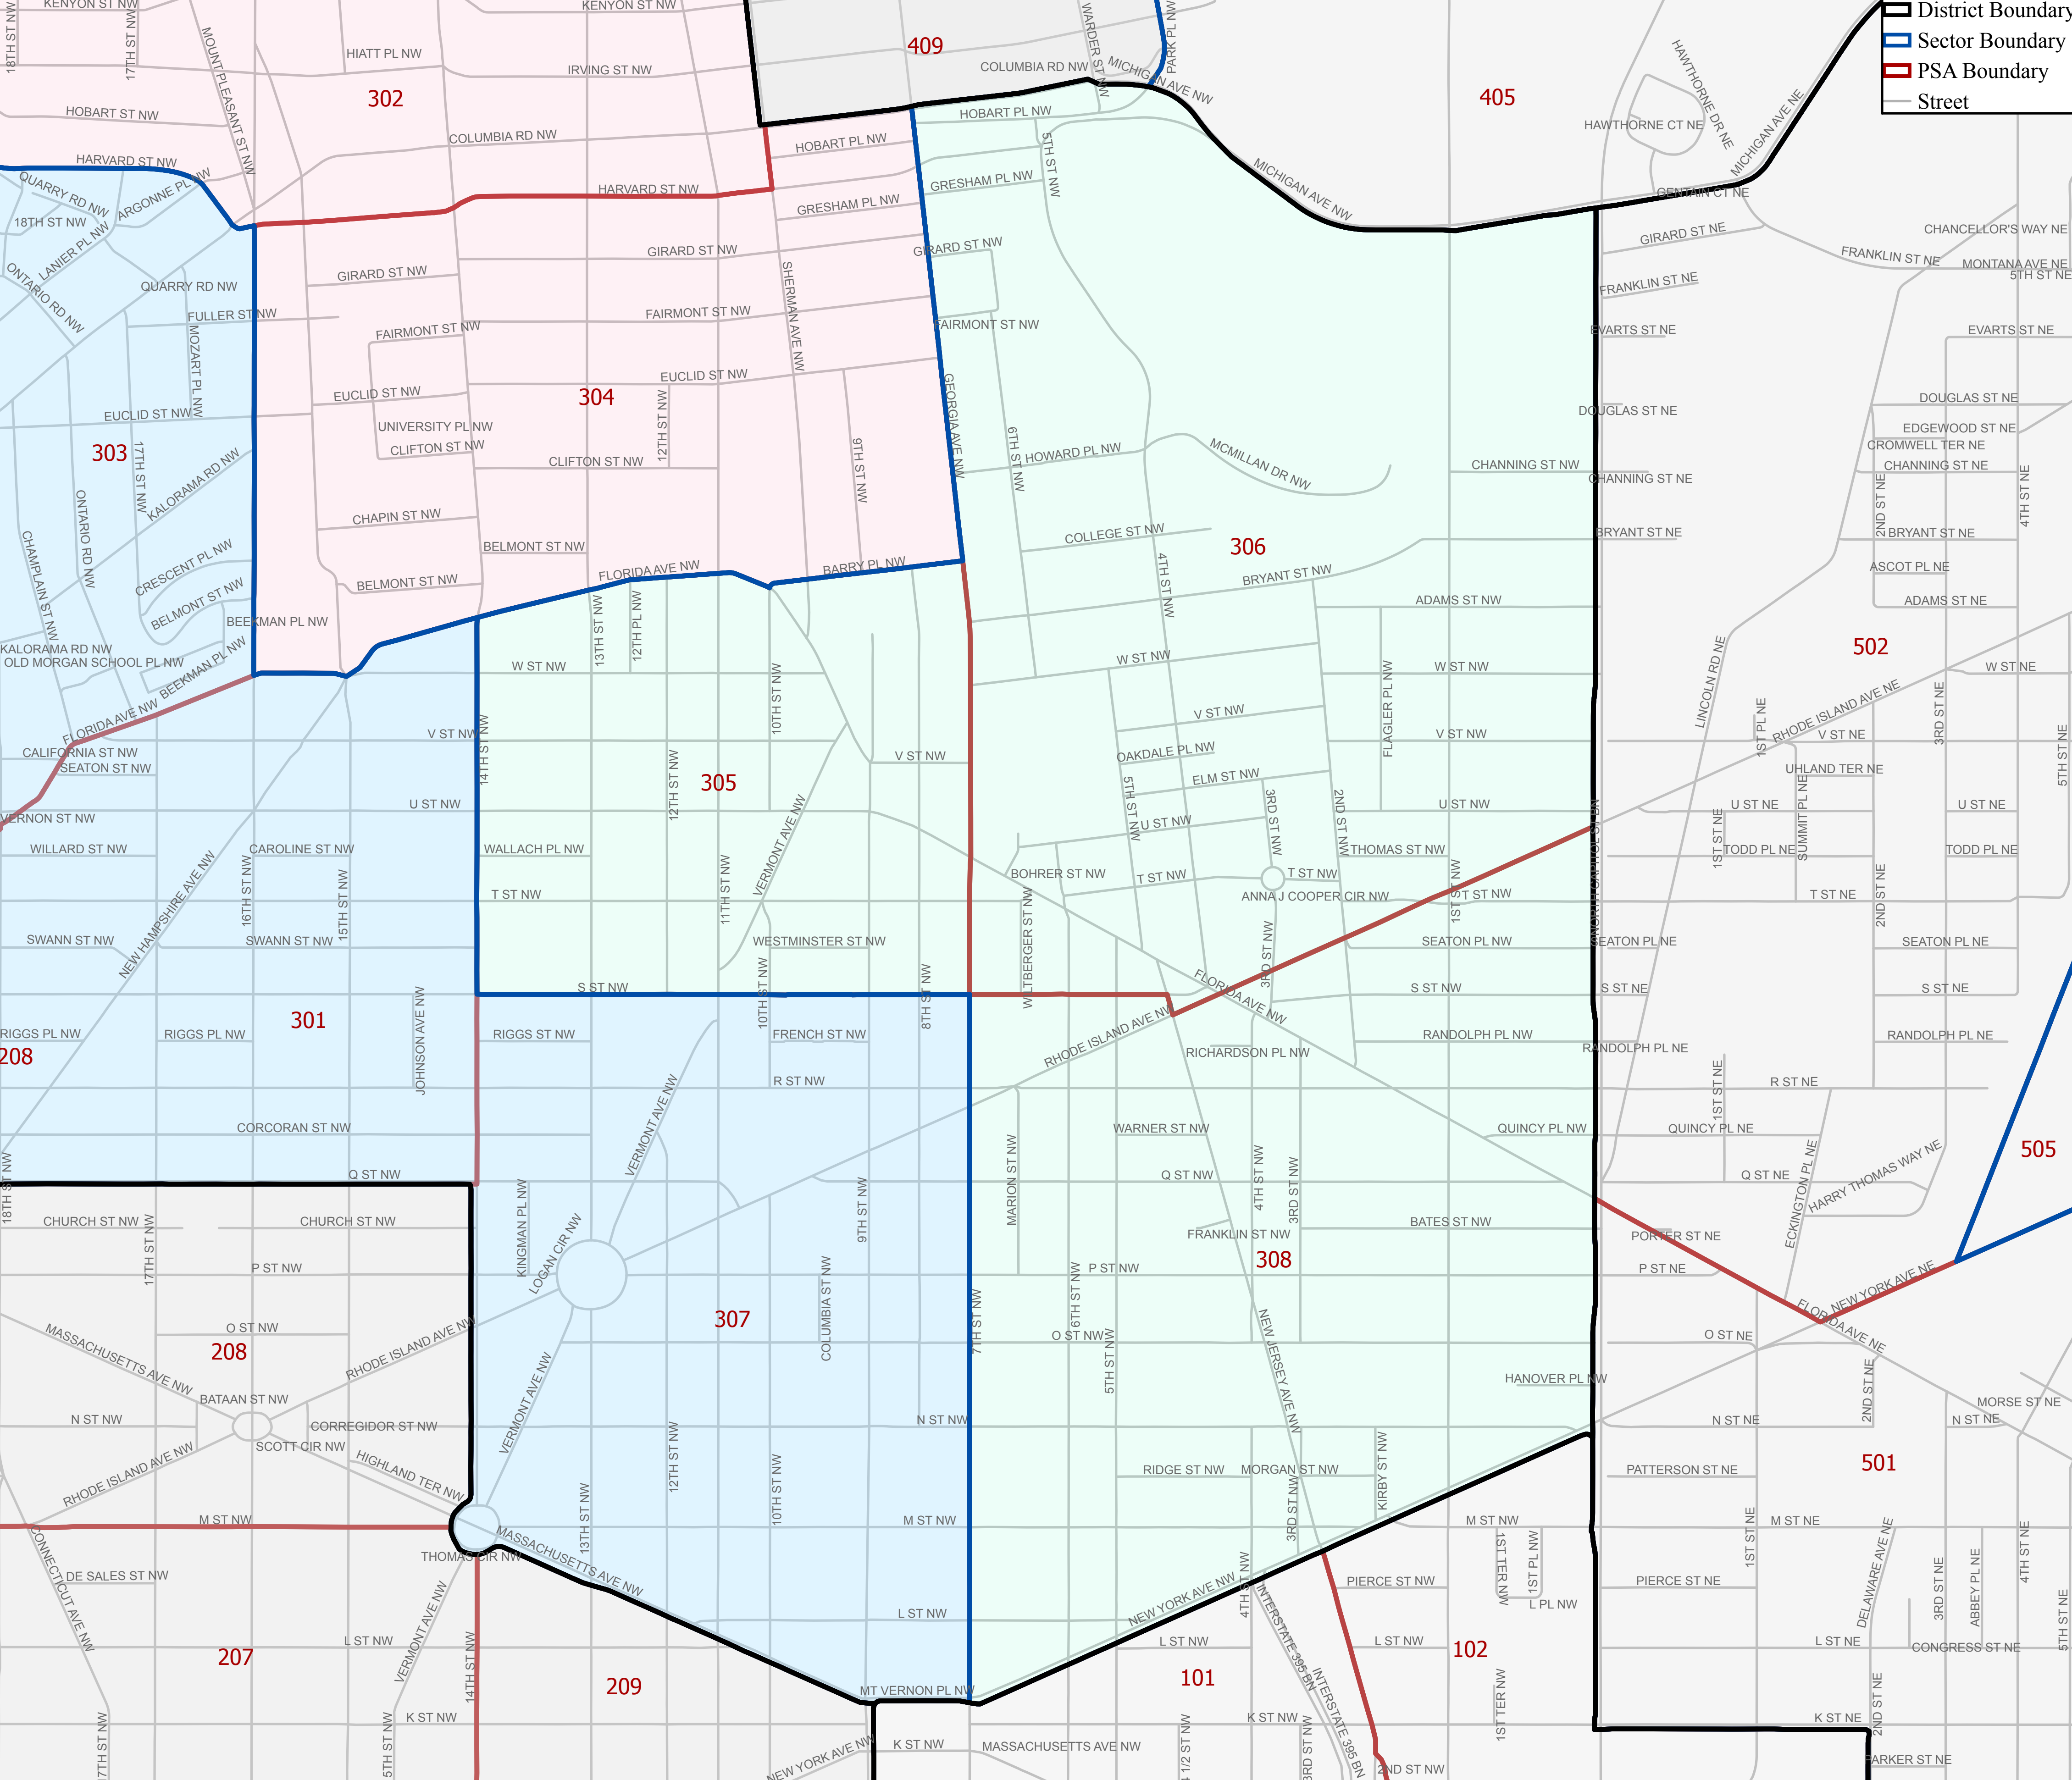

METROPOLITAN POLICE DEPARTMENT

THIRD DISTRICT SECTOR TWO

Boundaries Effective 1/10/2019
 For crime statistics visit <http://crimecards.dc.gov>