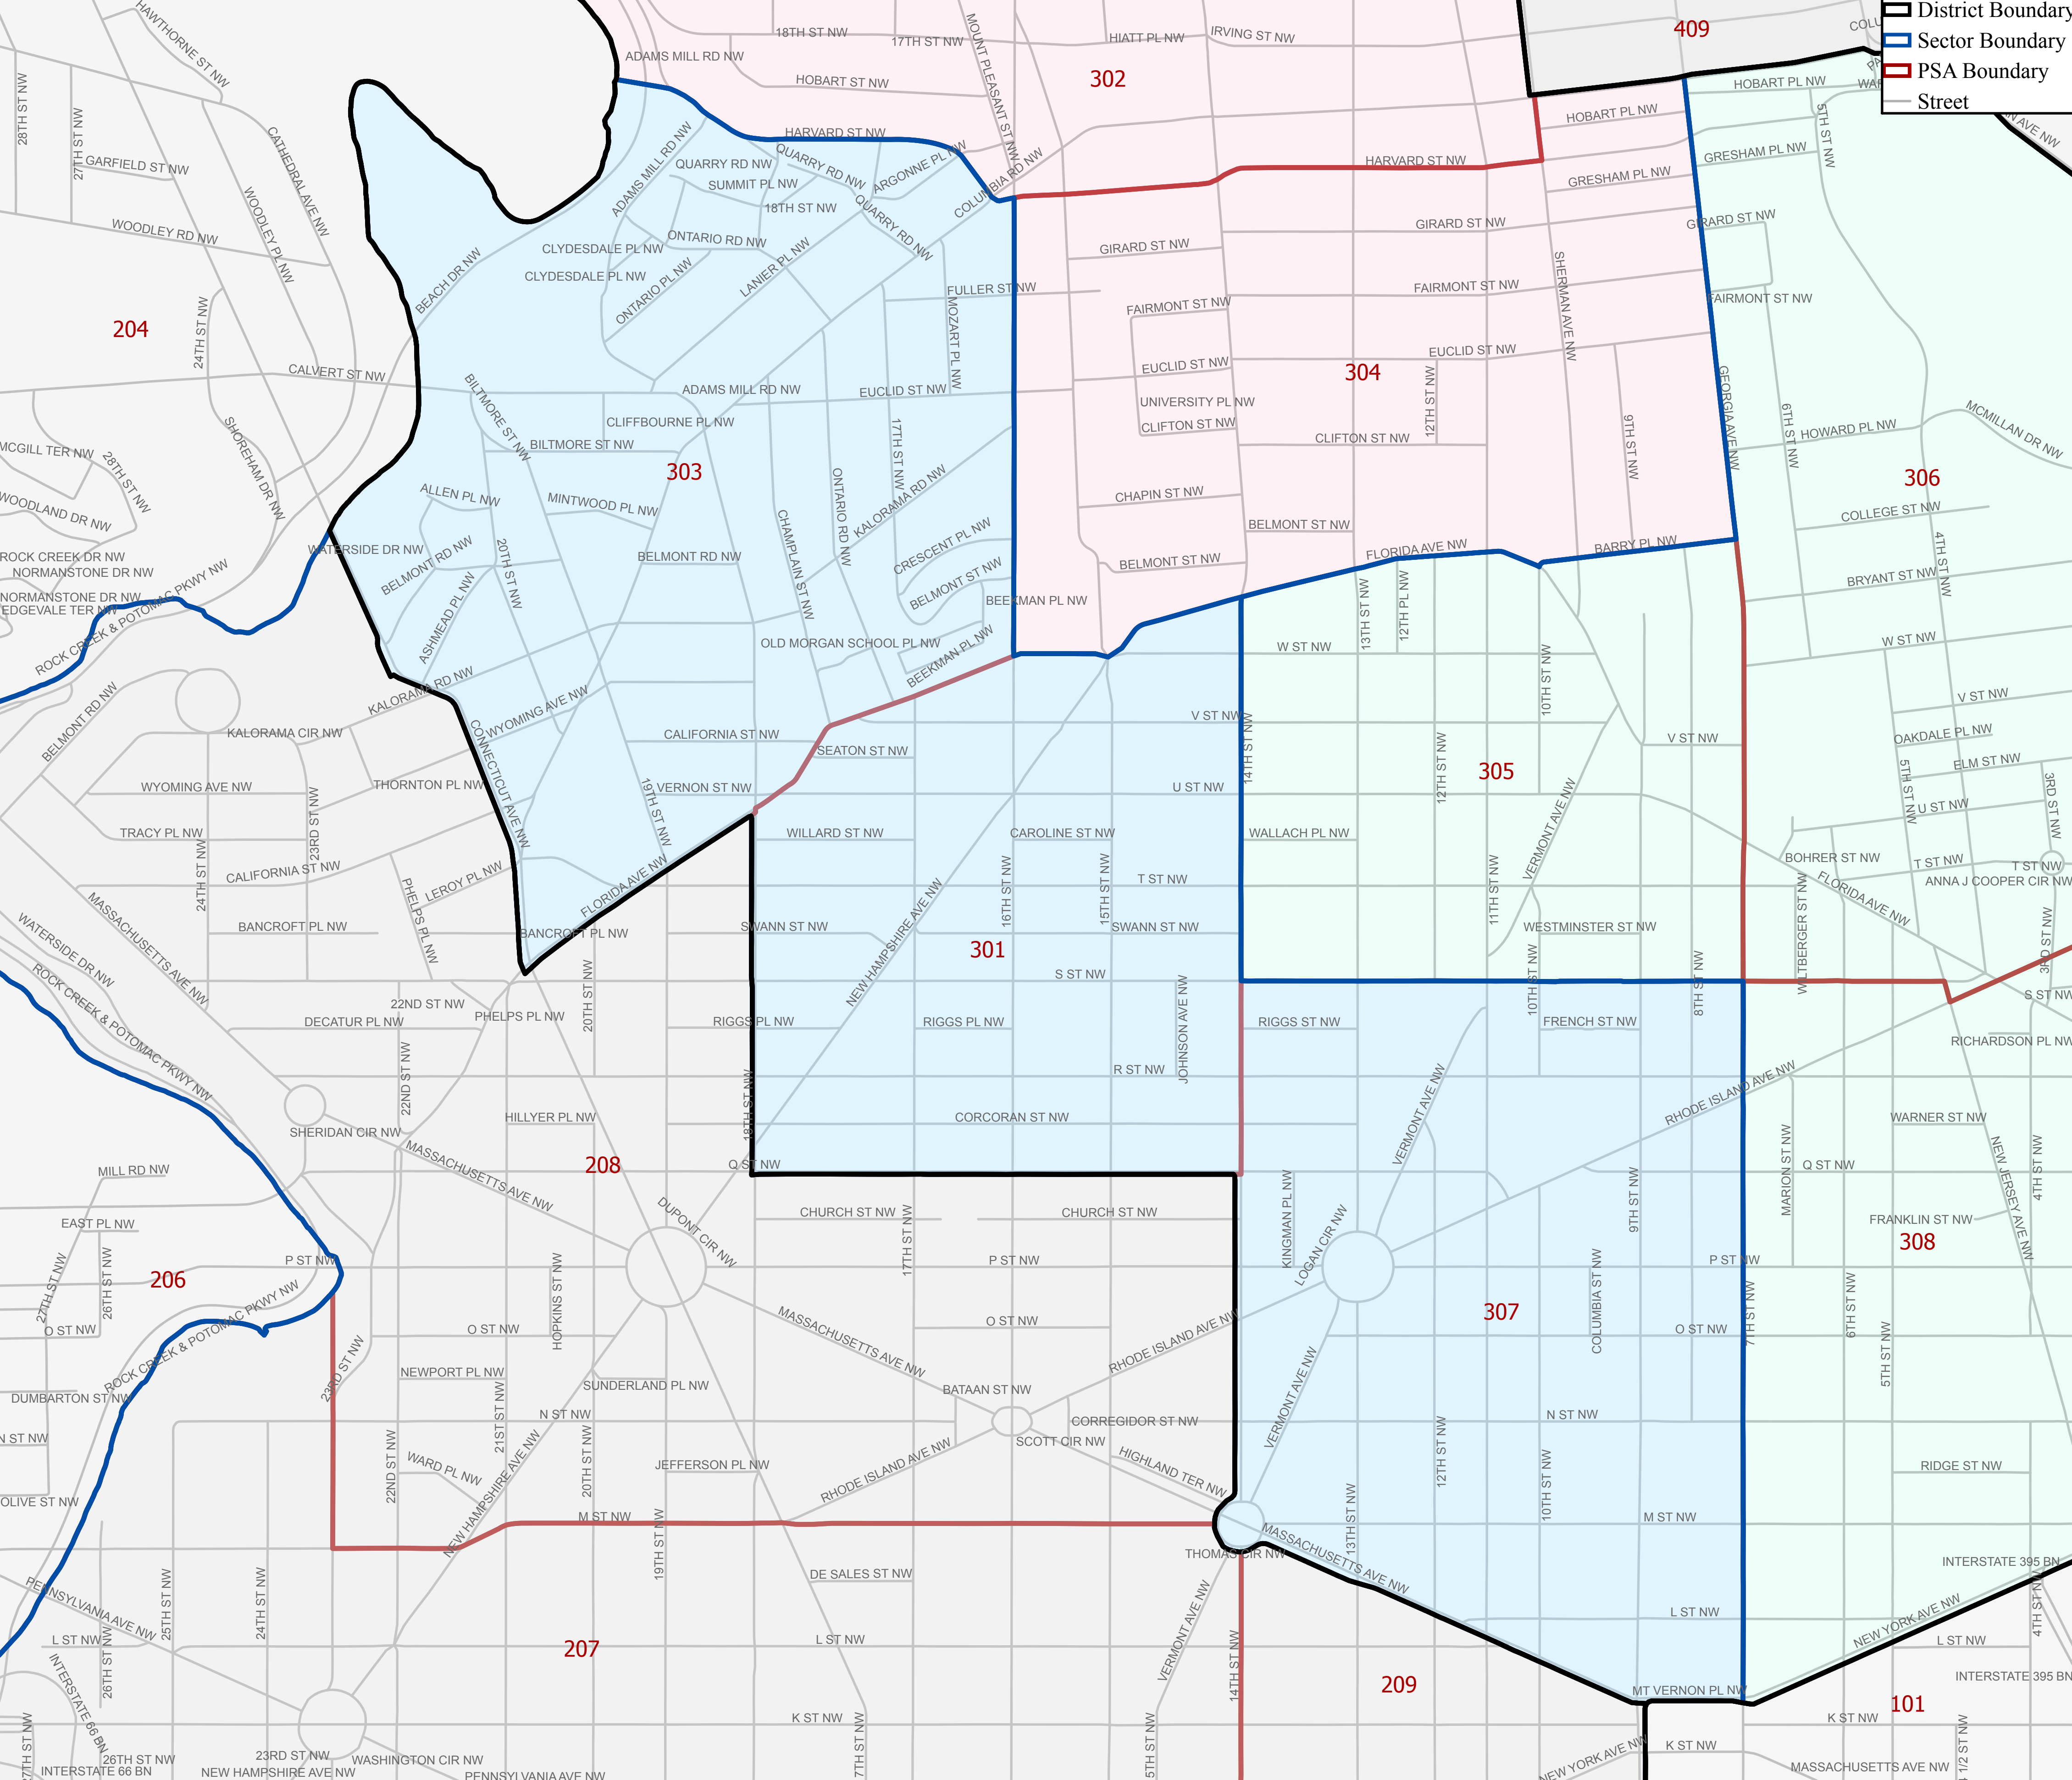

# METROPOLITAN POLICE DEPARTMENT

## THIRD DISTRICT SECTOR THREE

Boundaries Effective 1/10/2019  
 For crime statistics visit <http://crimecards.dc.gov>