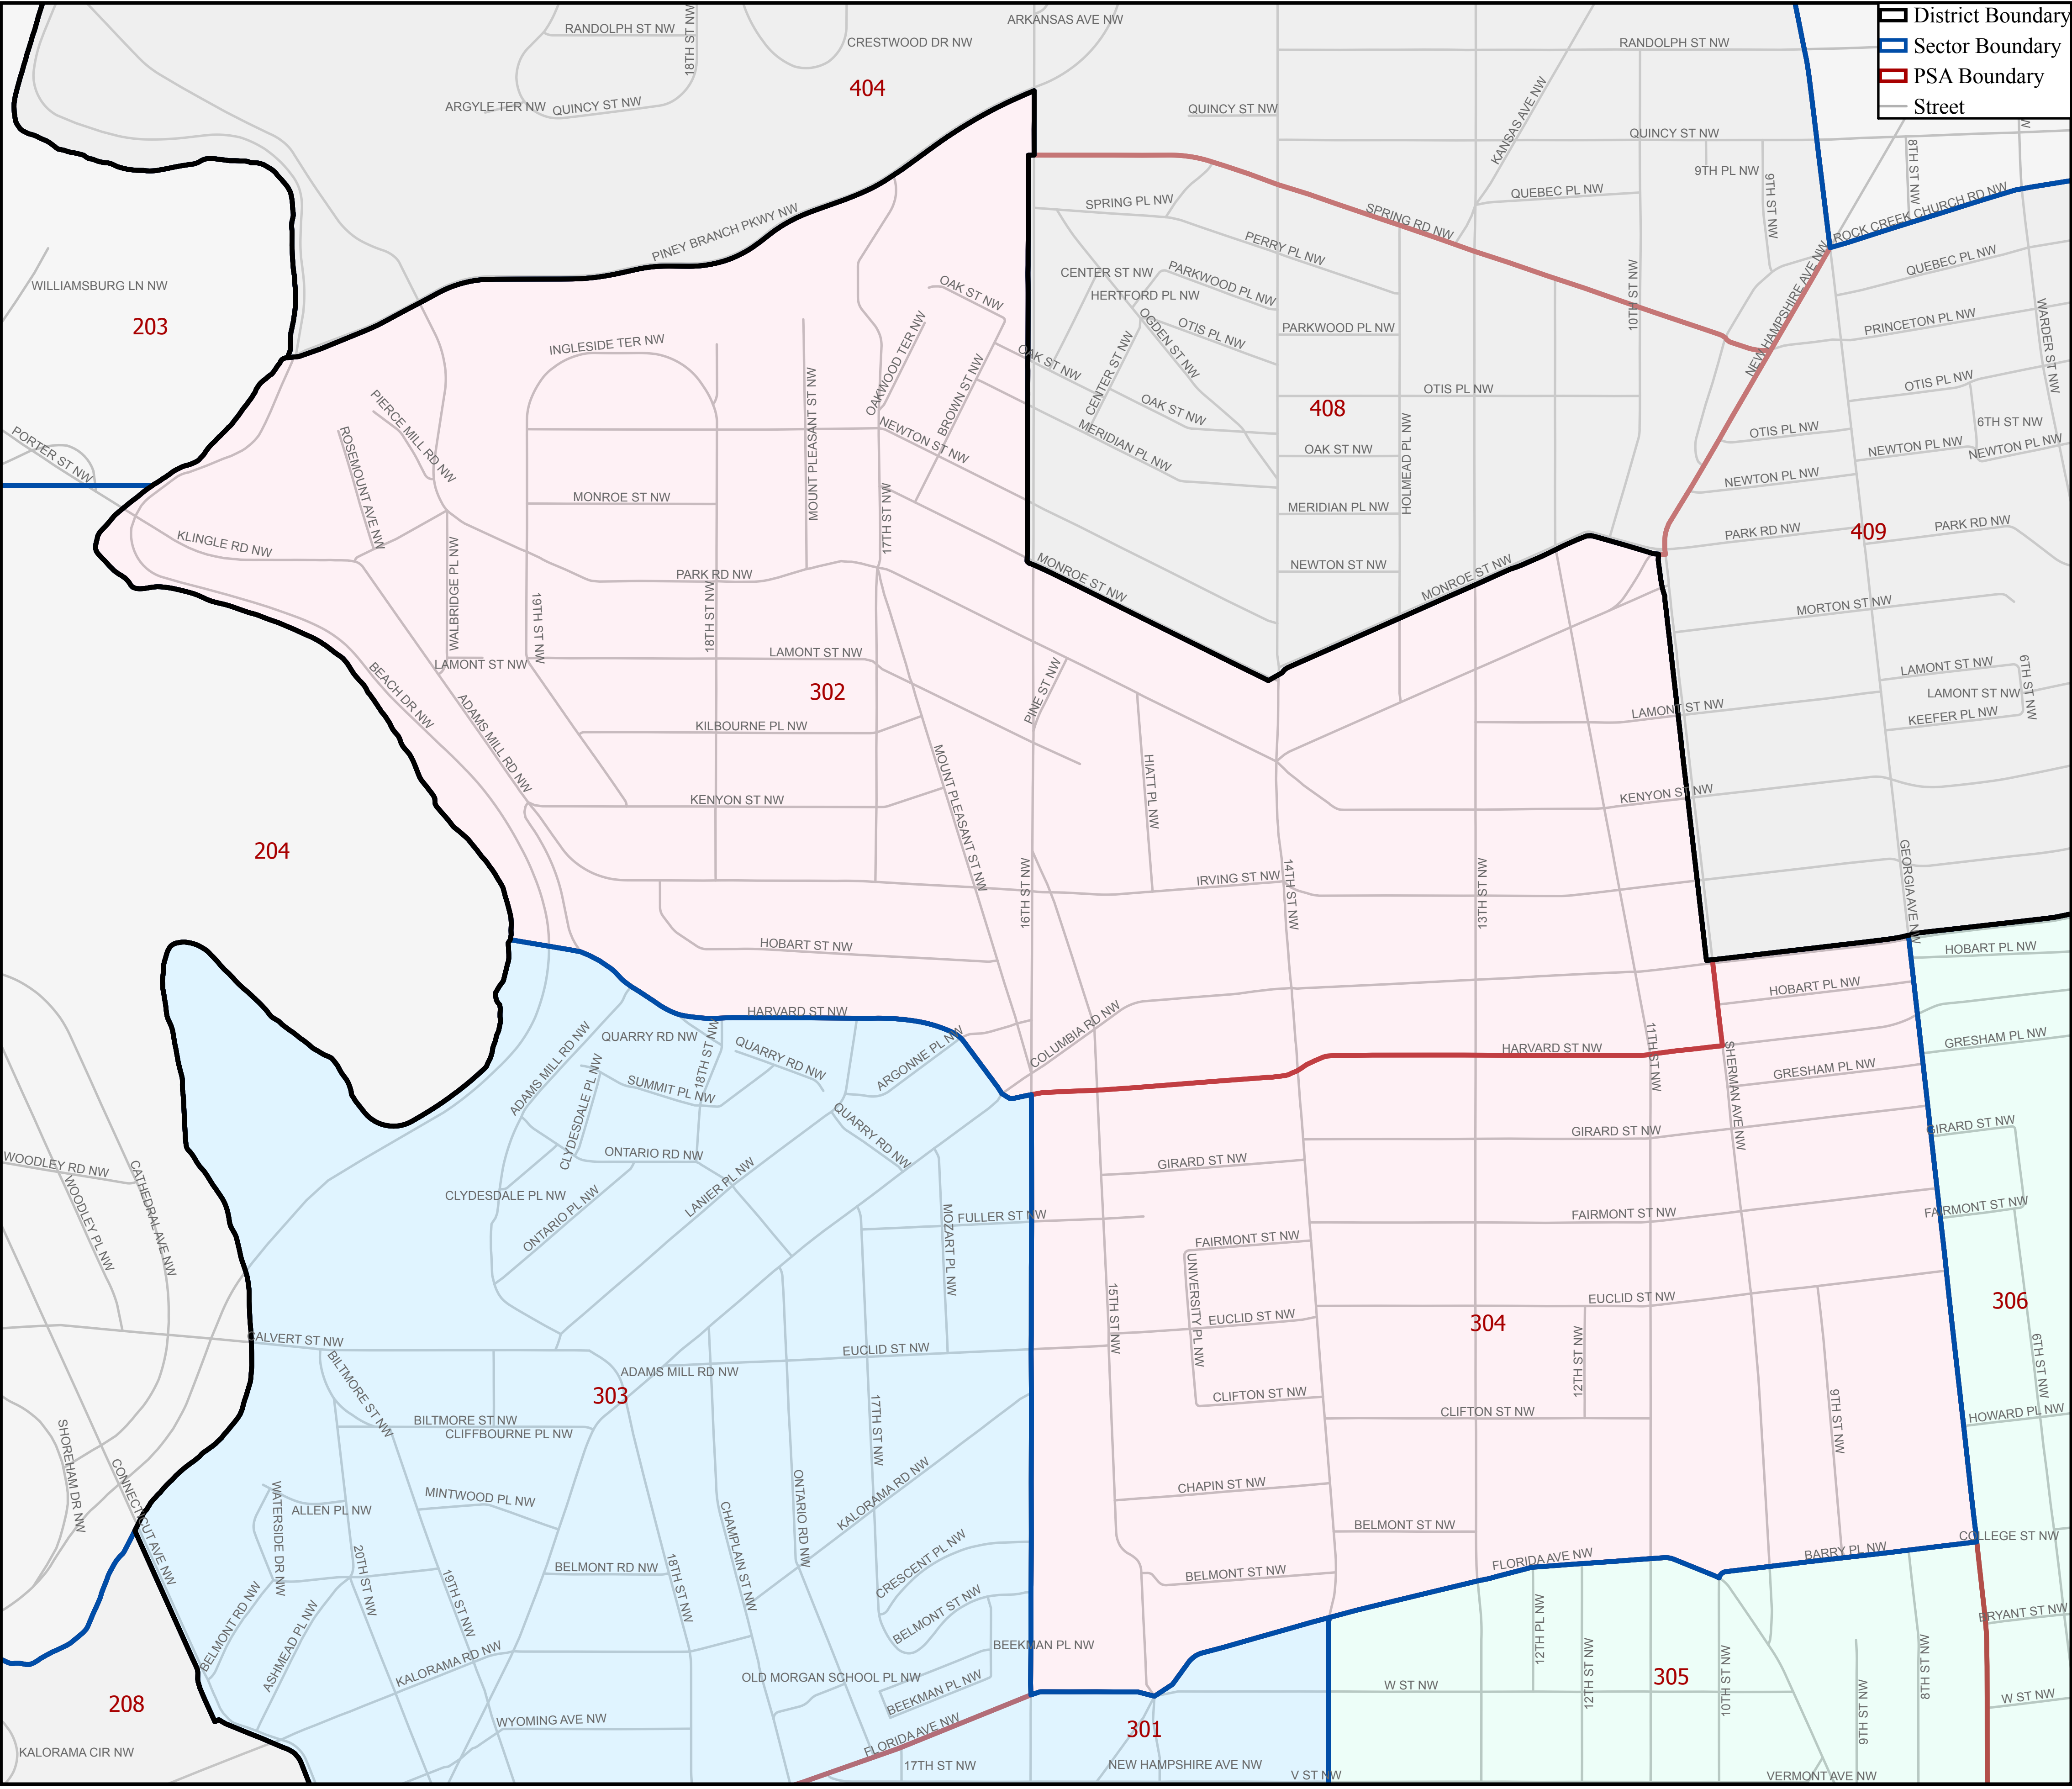

# METROPOLITAN POLICE DEPARTMENT

## THIRD DISTRICT SECTOR ONE

- District Boundary
- Sector Boundary
- PSA Boundary
- Street

Boundaries Effective 1/10/2019  
 For crime statistics visit <http://crimecards.dc.gov>