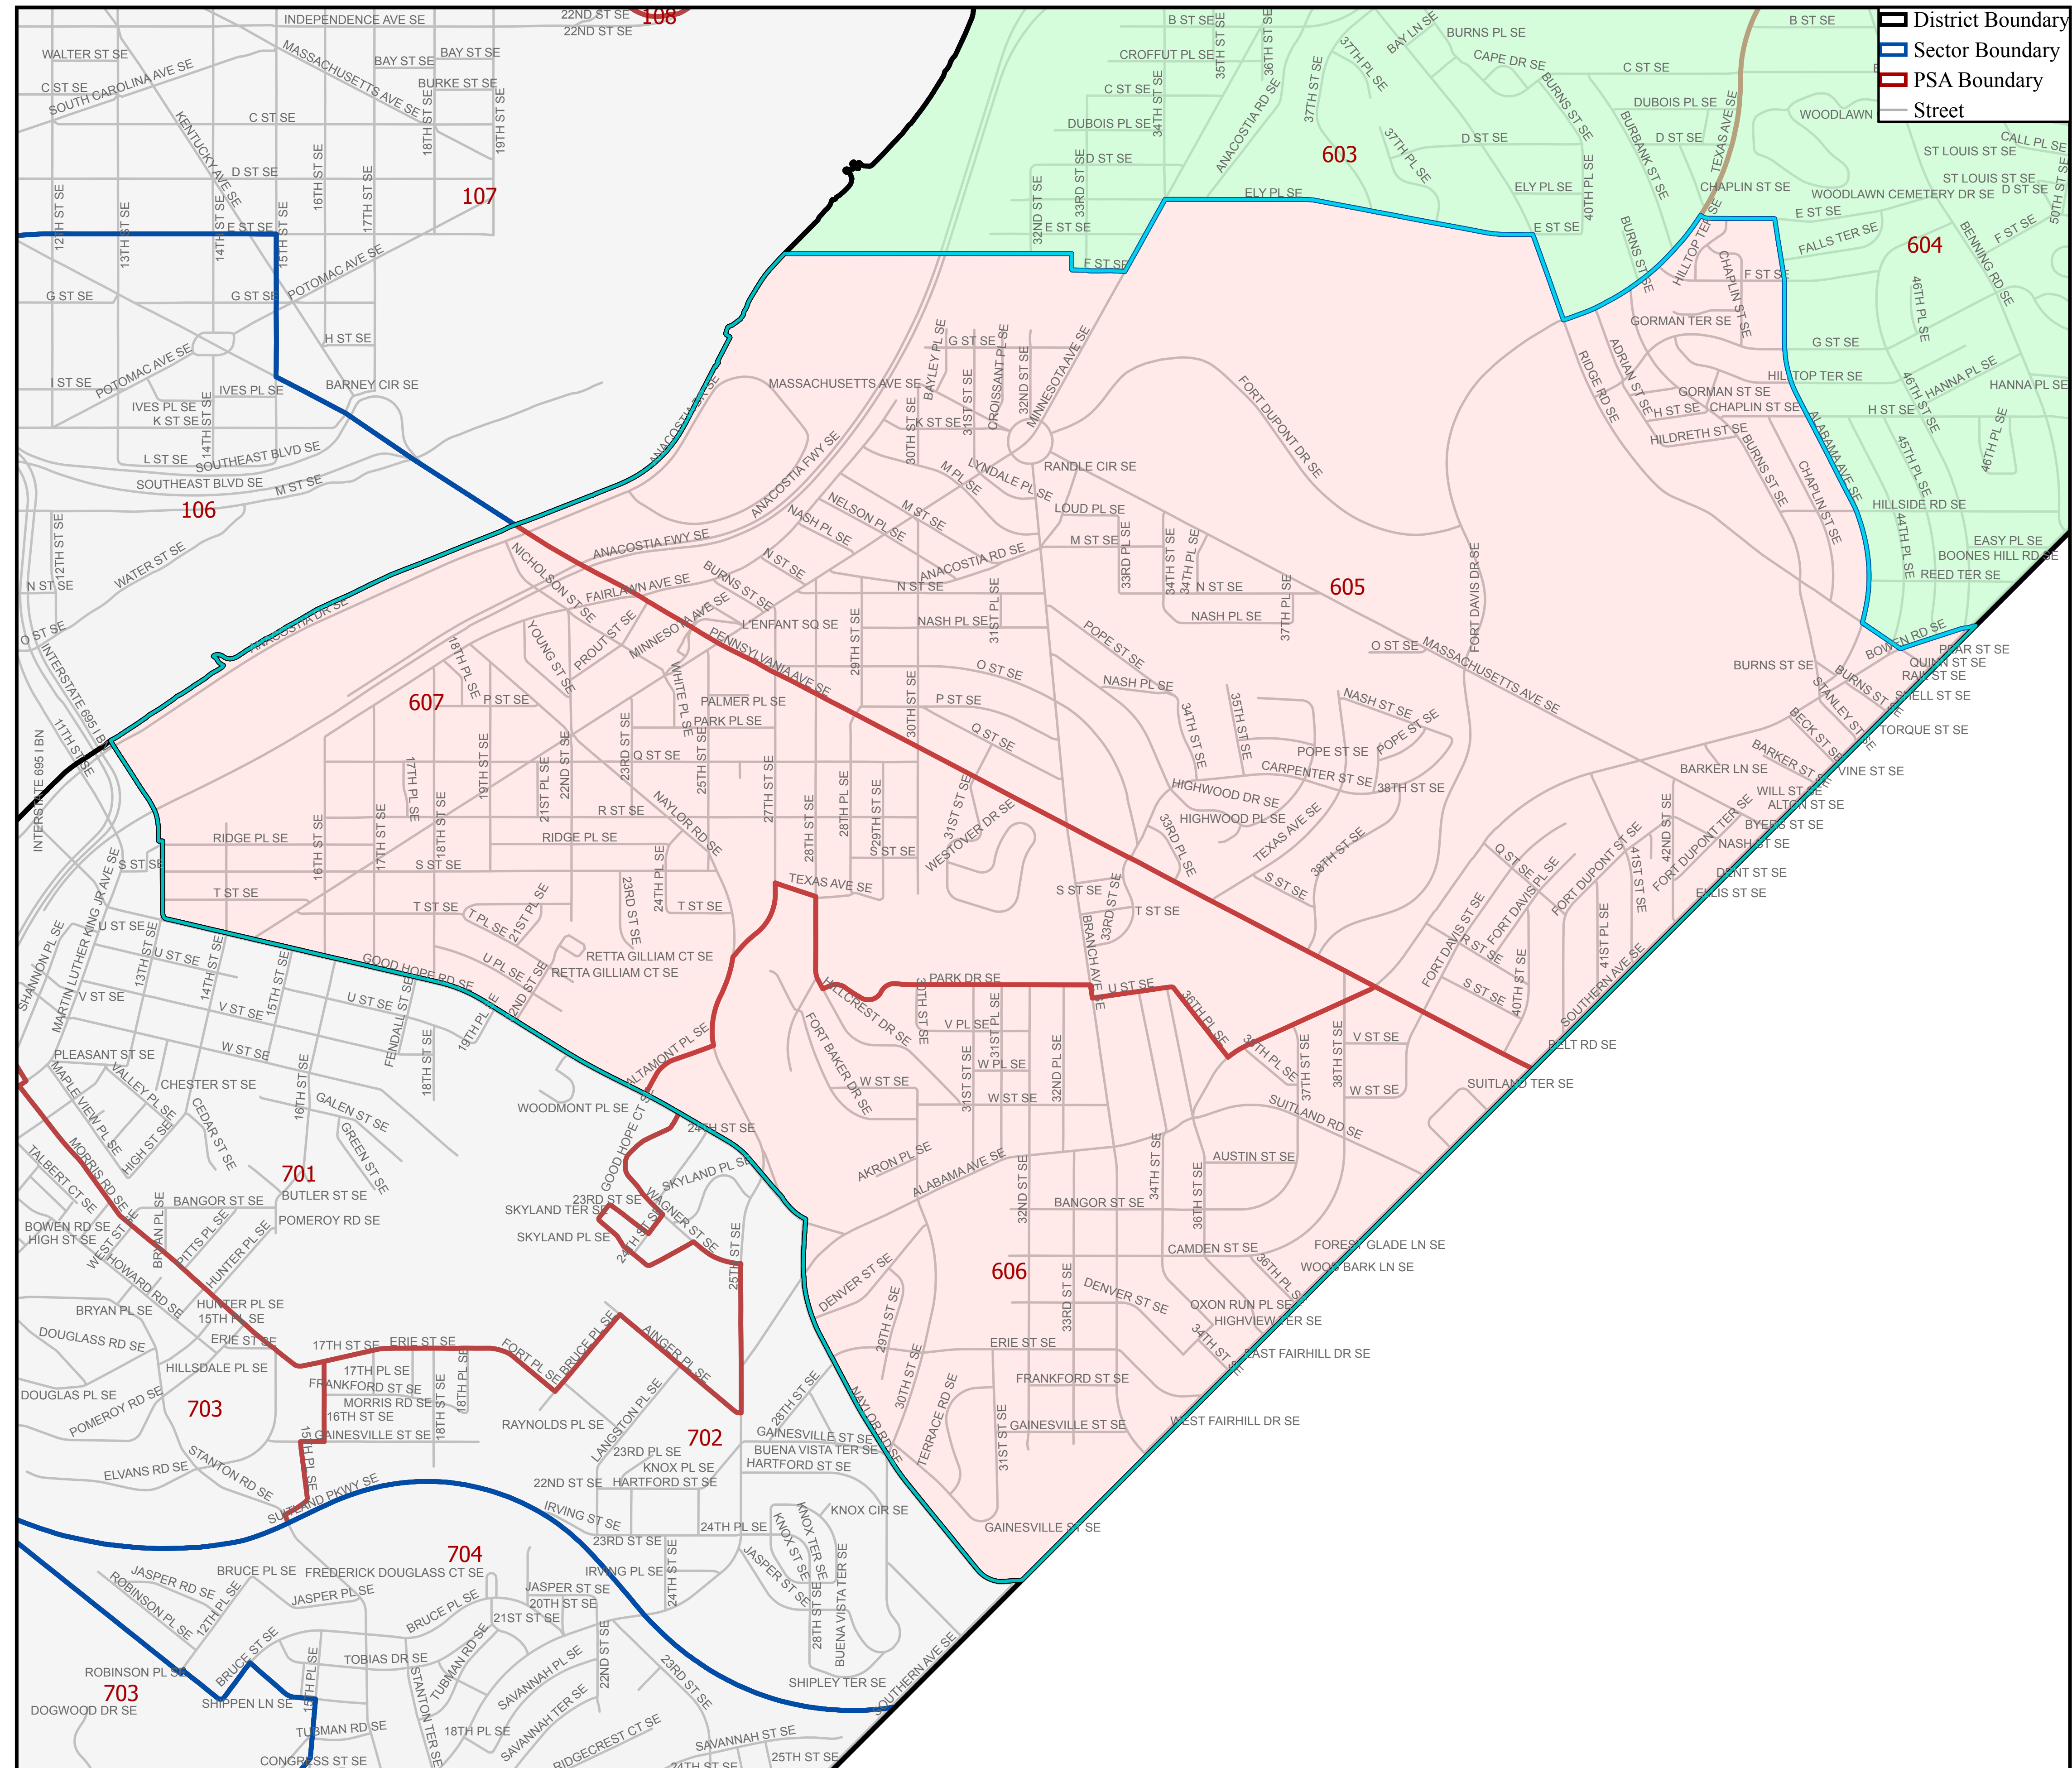

METROPOLITAN POLICE DEPARTMENT

SIXTH DISTRICT SECTOR TWO

Boundaries Effective 1/10/2019
 For crime statistics visit <http://crimecards.dc.gov>

Peter Newsham
 Chief of Police

THE DISTRICT
 OF COLUMBIA