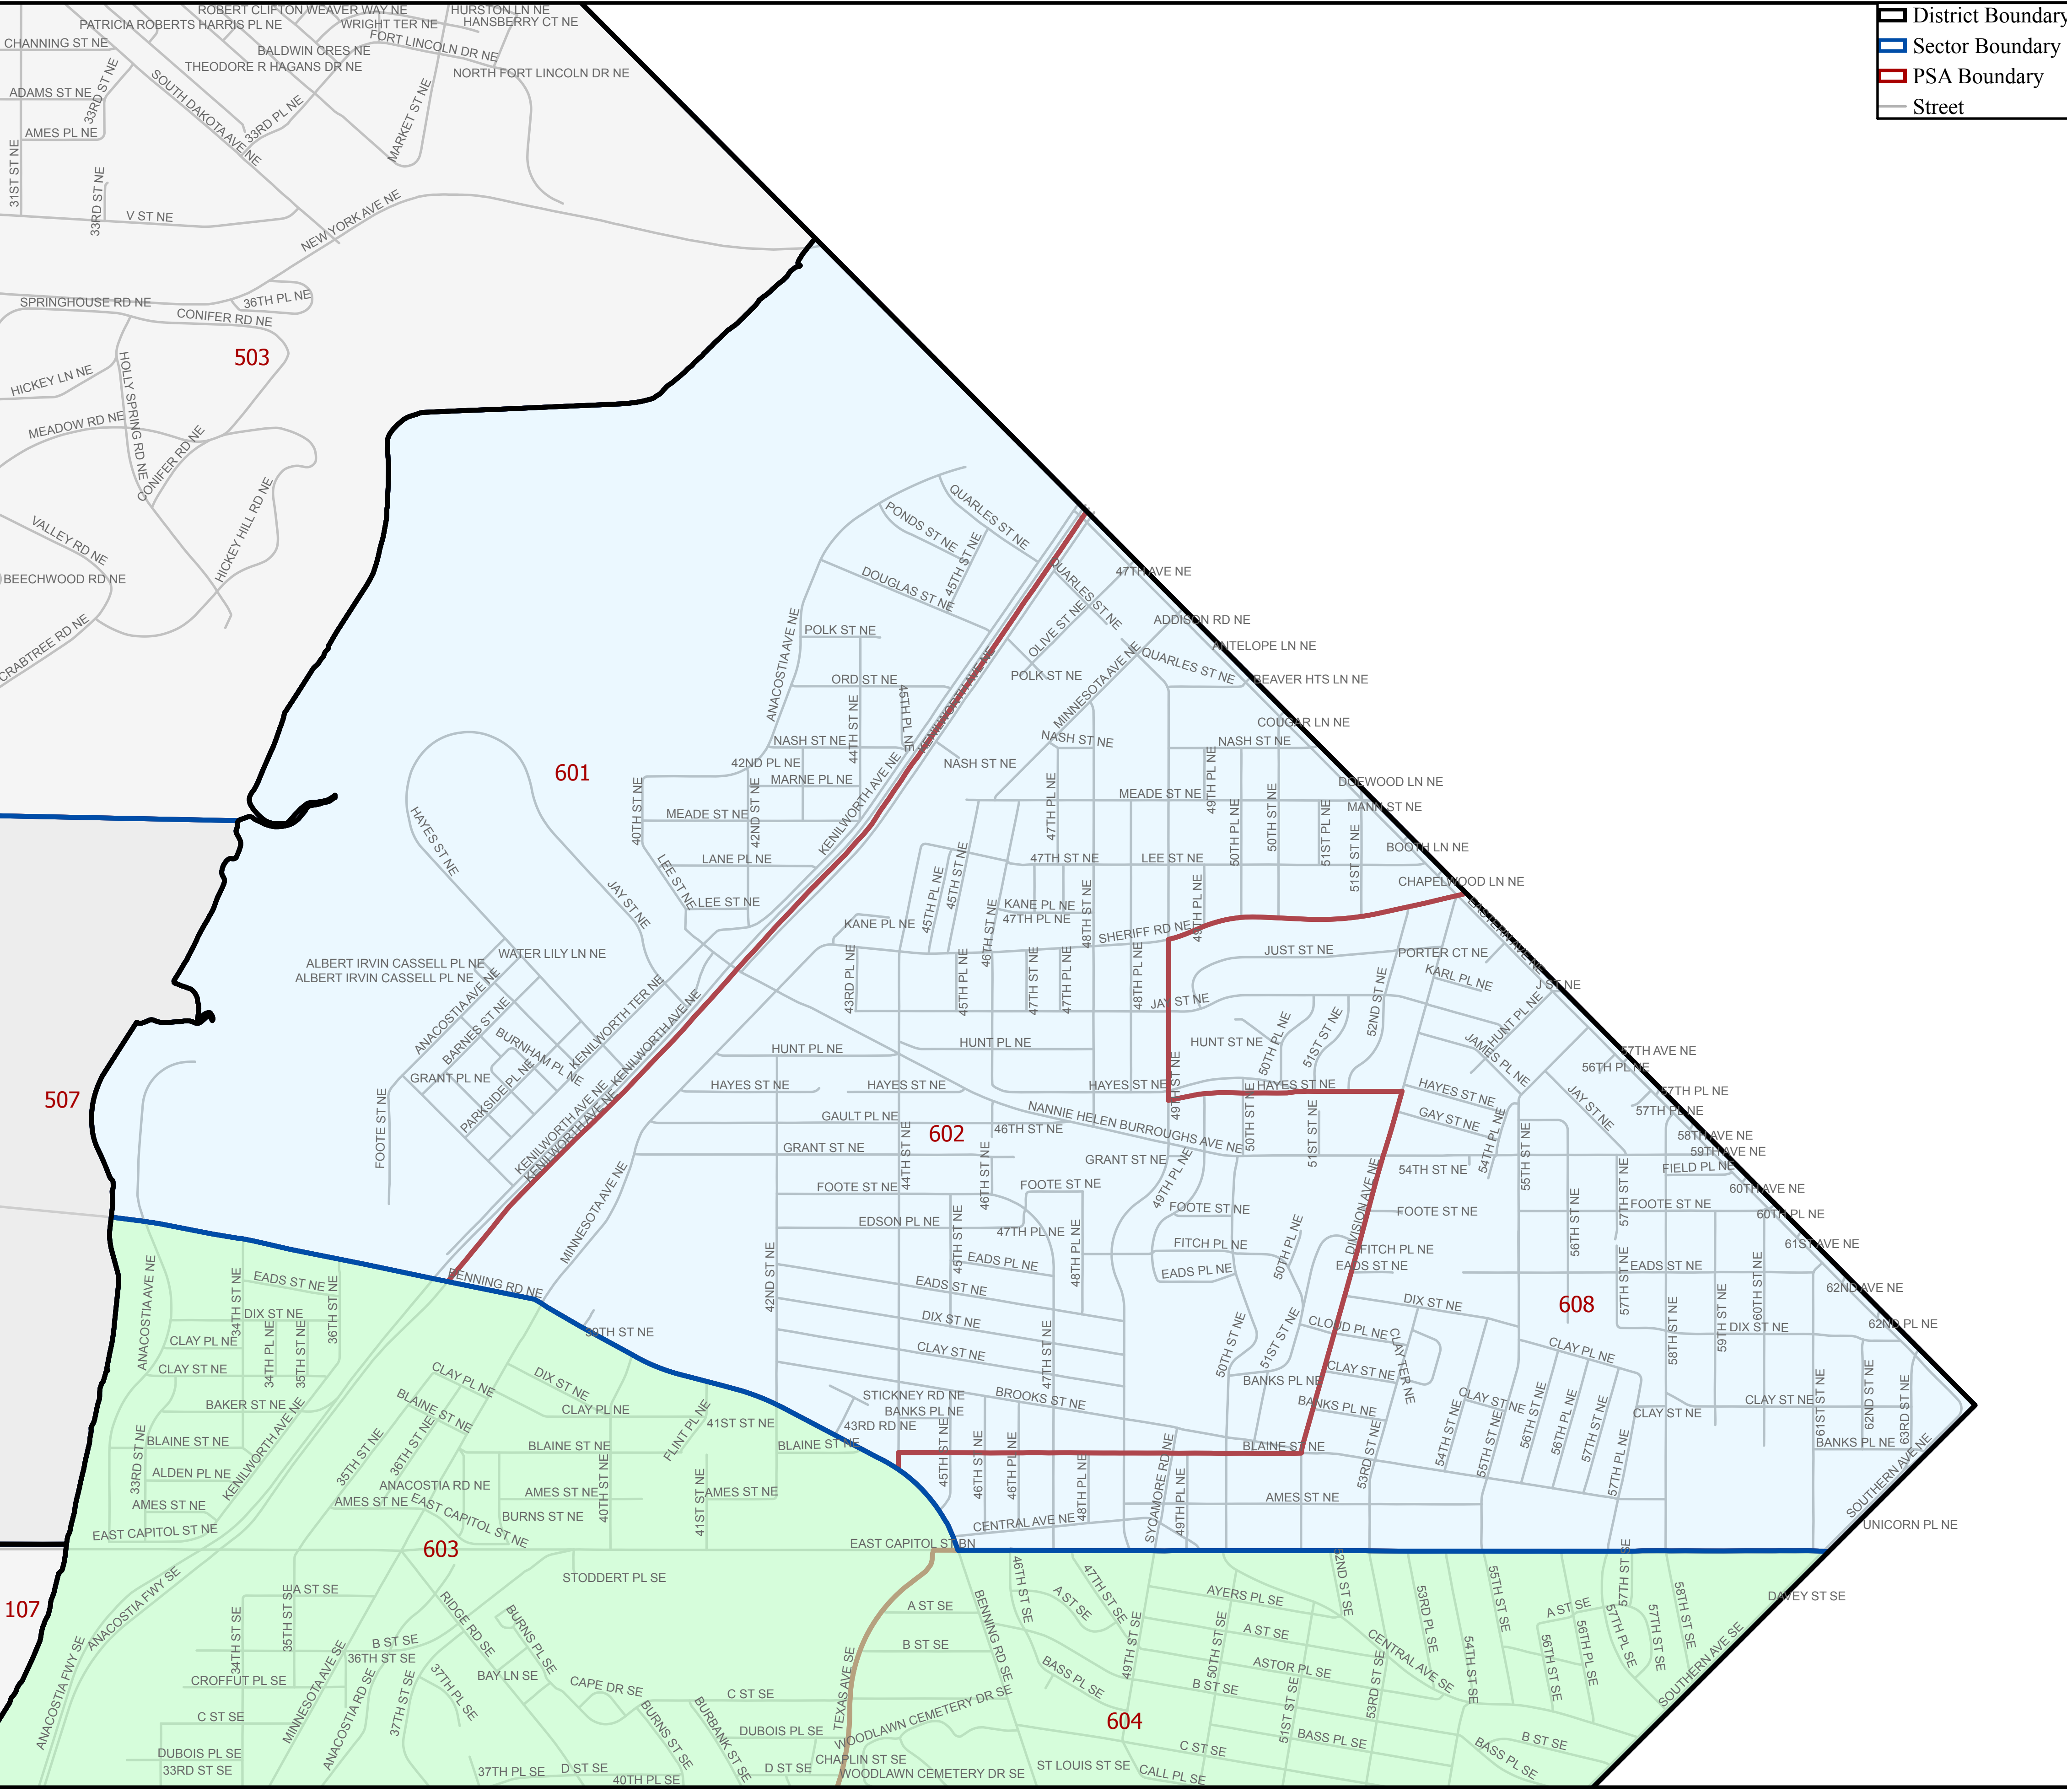

# METROPOLITAN POLICE DEPARTMENT

## SIXTH DISTRICT SECTOR ONE

Boundaries Effective 1/10/2019  
For crime statistics visit <http://crimecards.dc.gov>