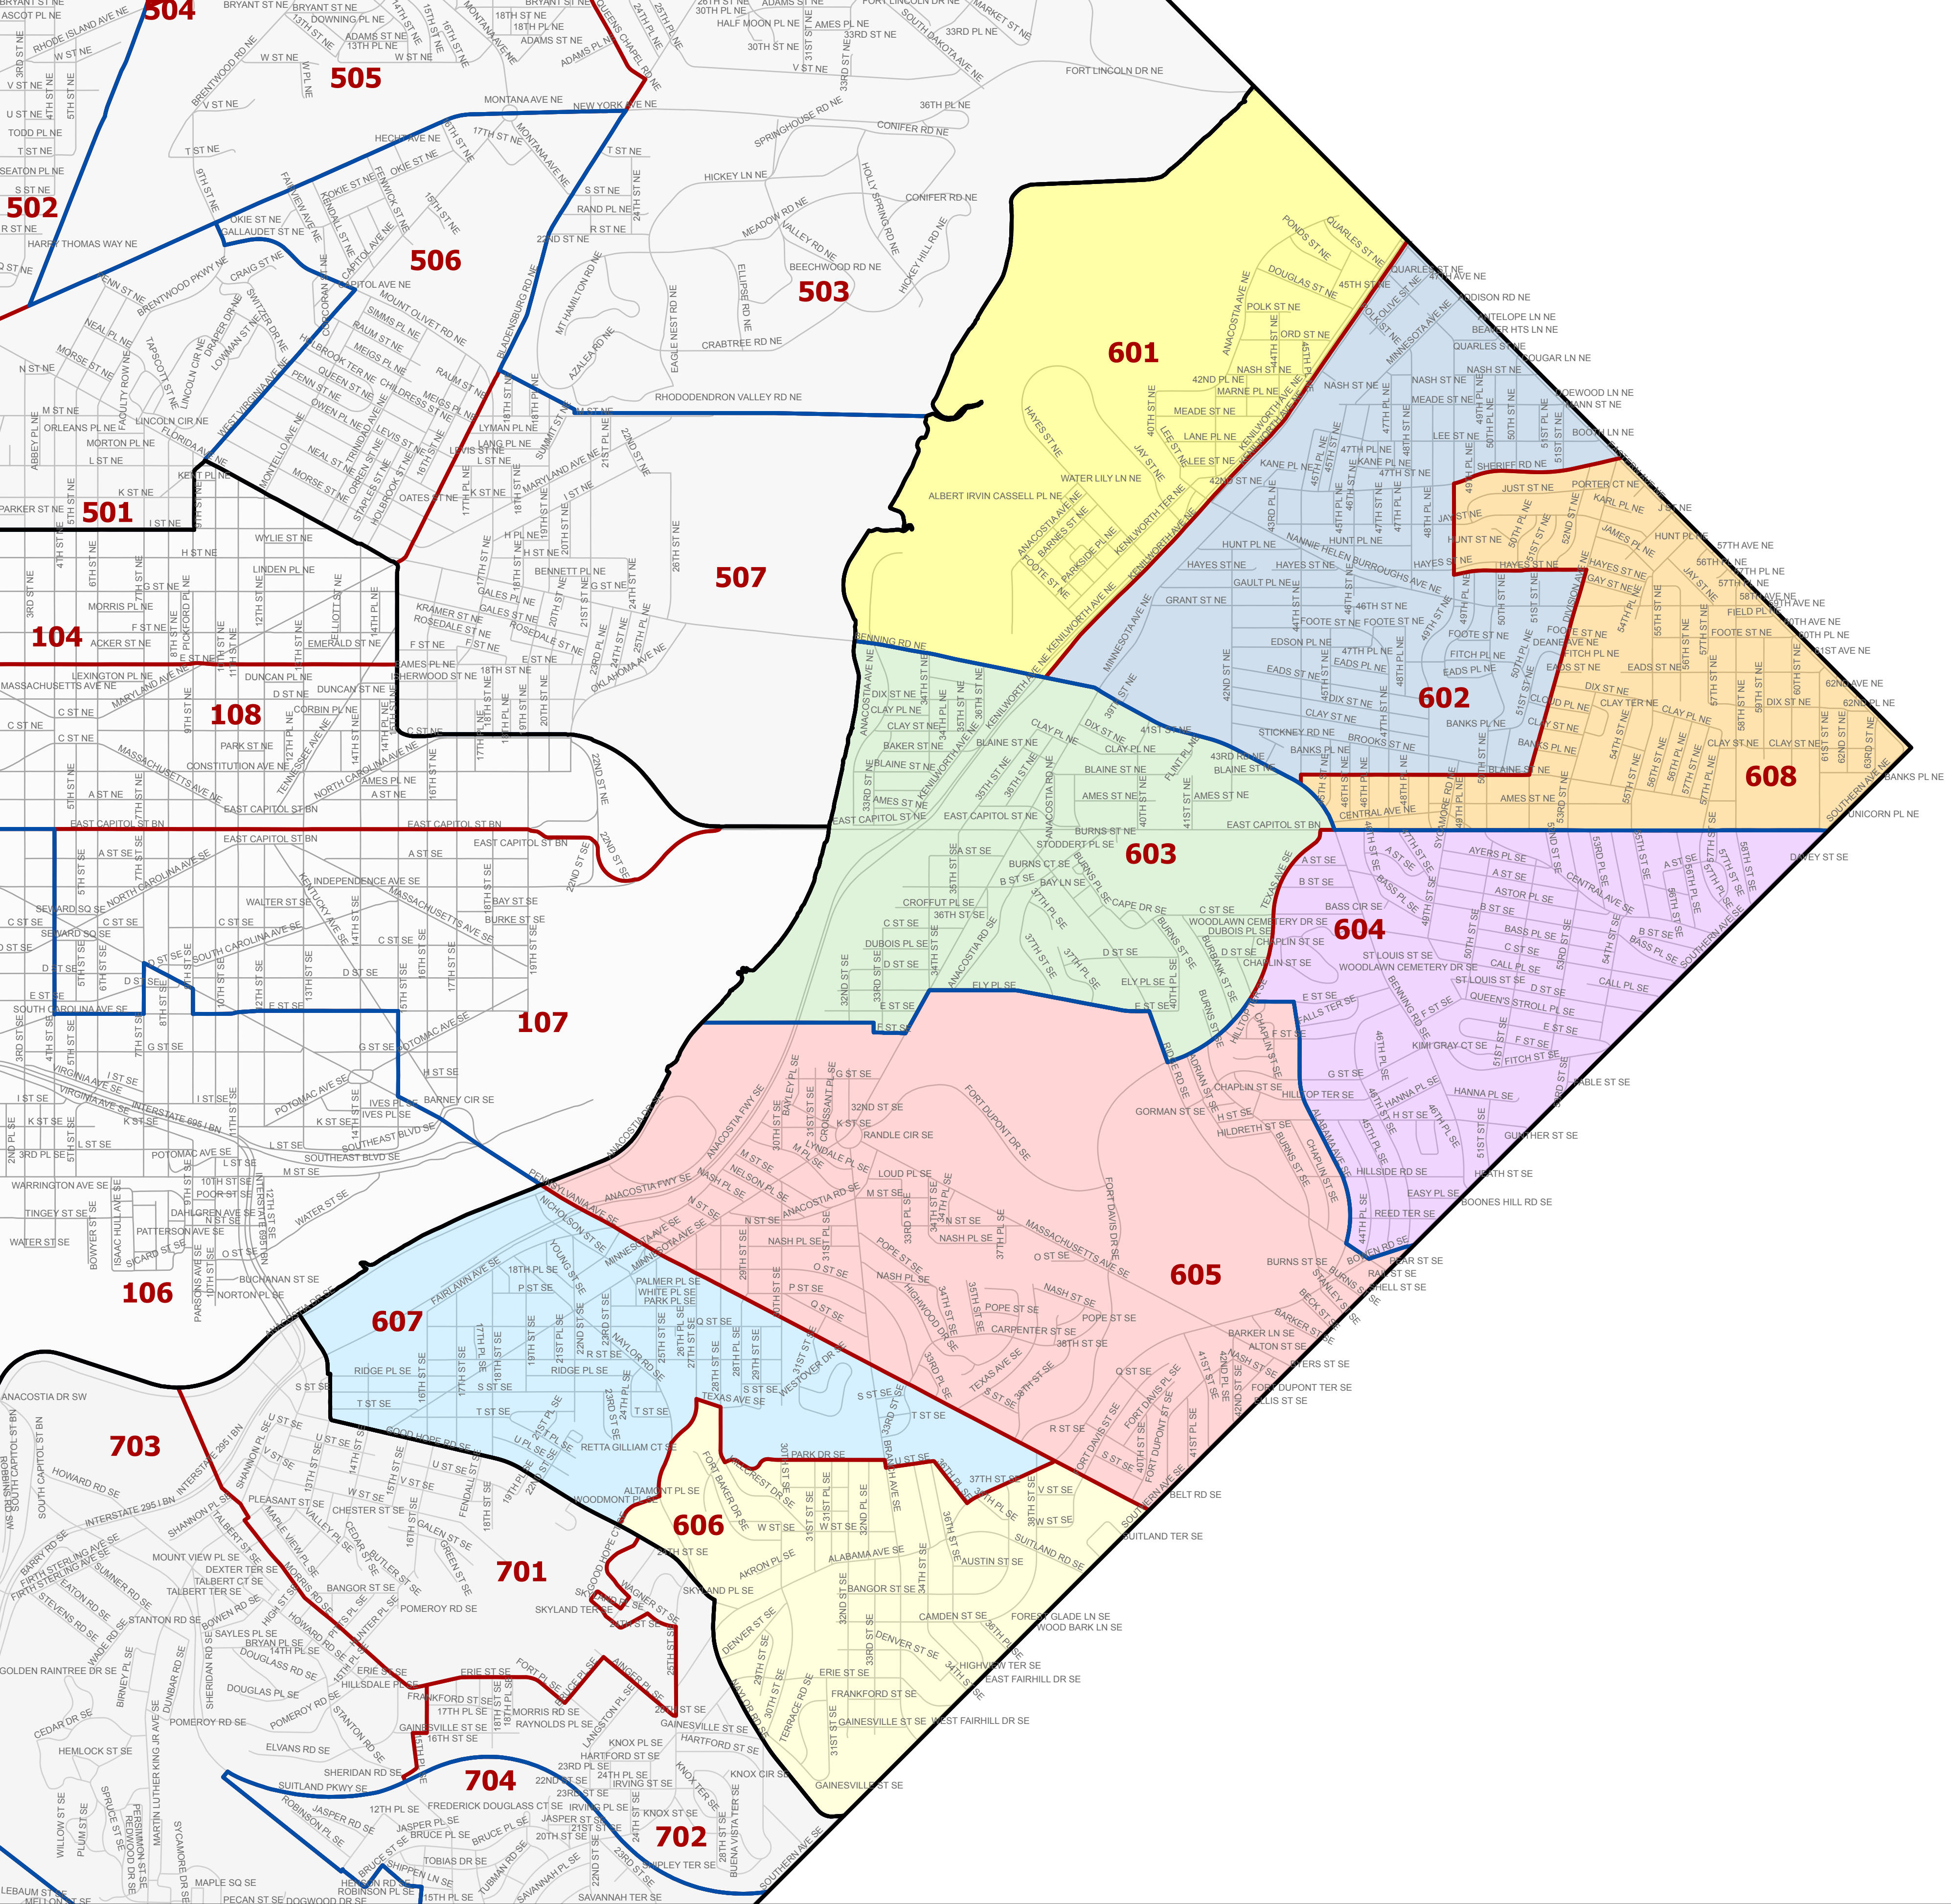

METROPOLITAN POLICE DEPARTMENT

SIXTH DISTRICT

- District Boundary
- Sector Boundary
- PSA Boundary
- Street

Boundaries Effective 1/10/2019
 For crime statistics visit <http://crimecards.dc.gov>

Peter Newsham
 Chief of Police

THE DISTRICT
 OF COLUMBIA