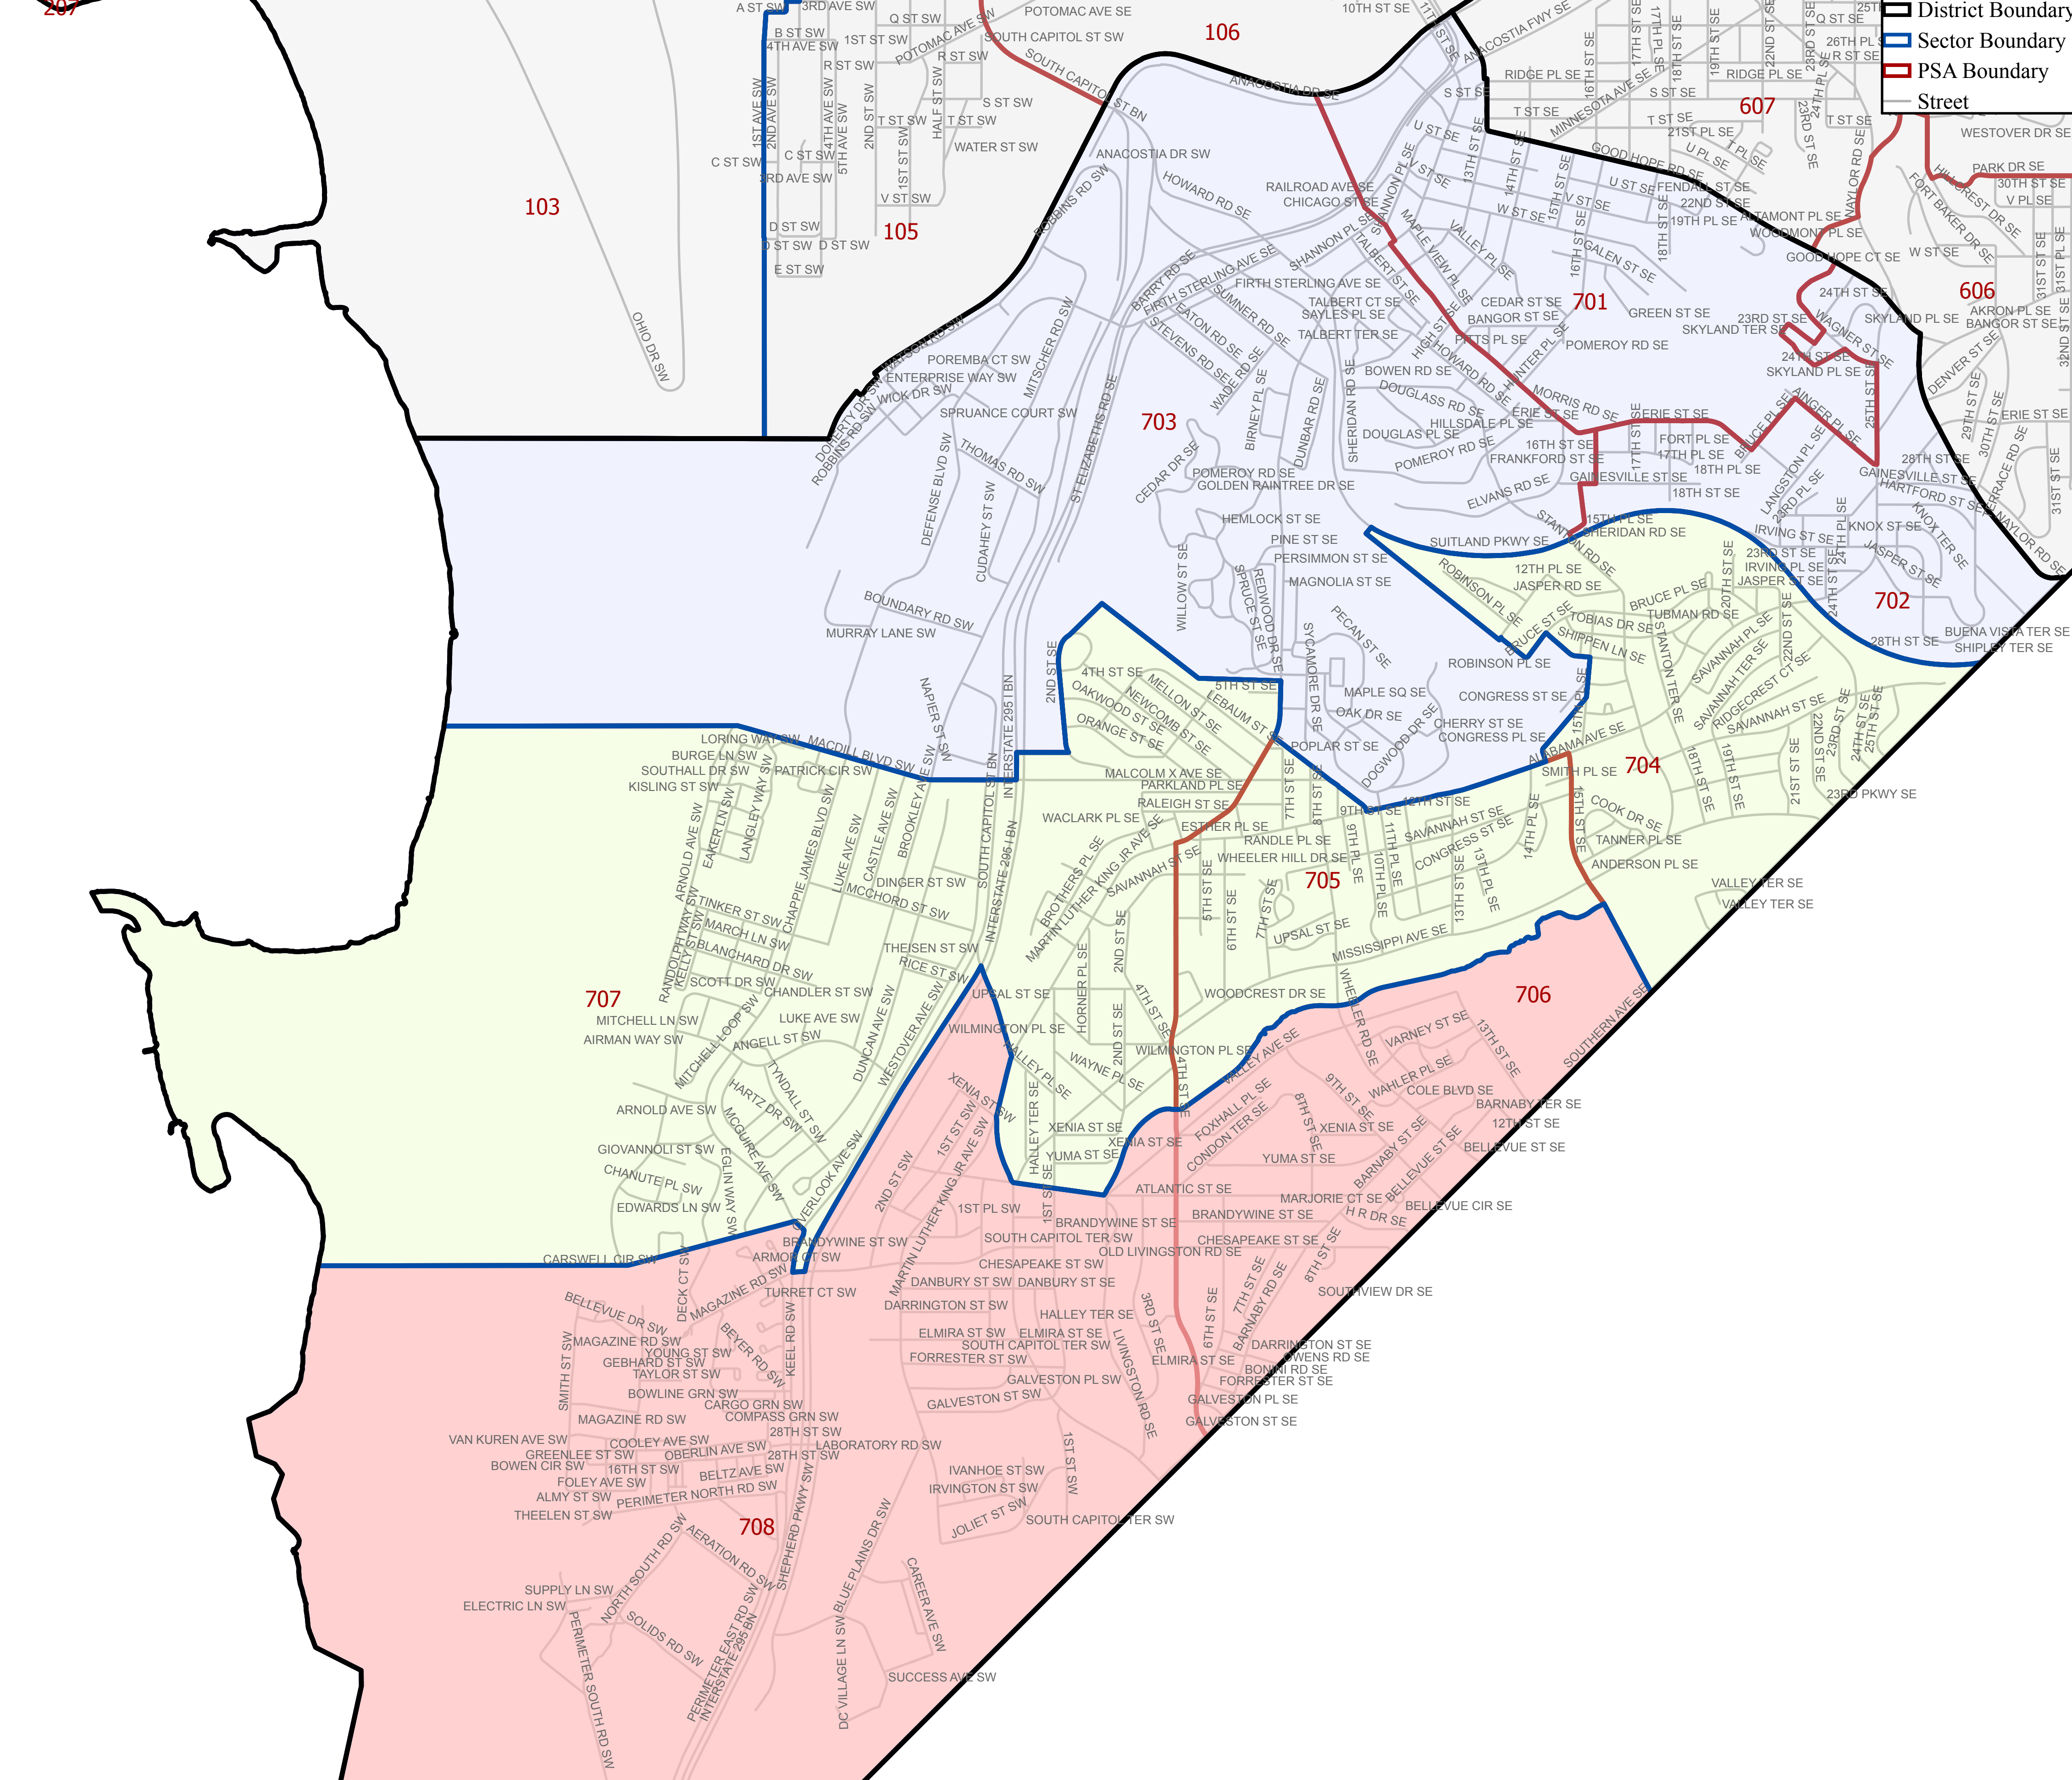

METROPOLITAN POLICE DEPARTMENT

SEVENTH DISTRICT SECTOR TWO

Boundaries Effective 1/10/2019
 For crime statistics visit <http://crimecards.dc.gov>