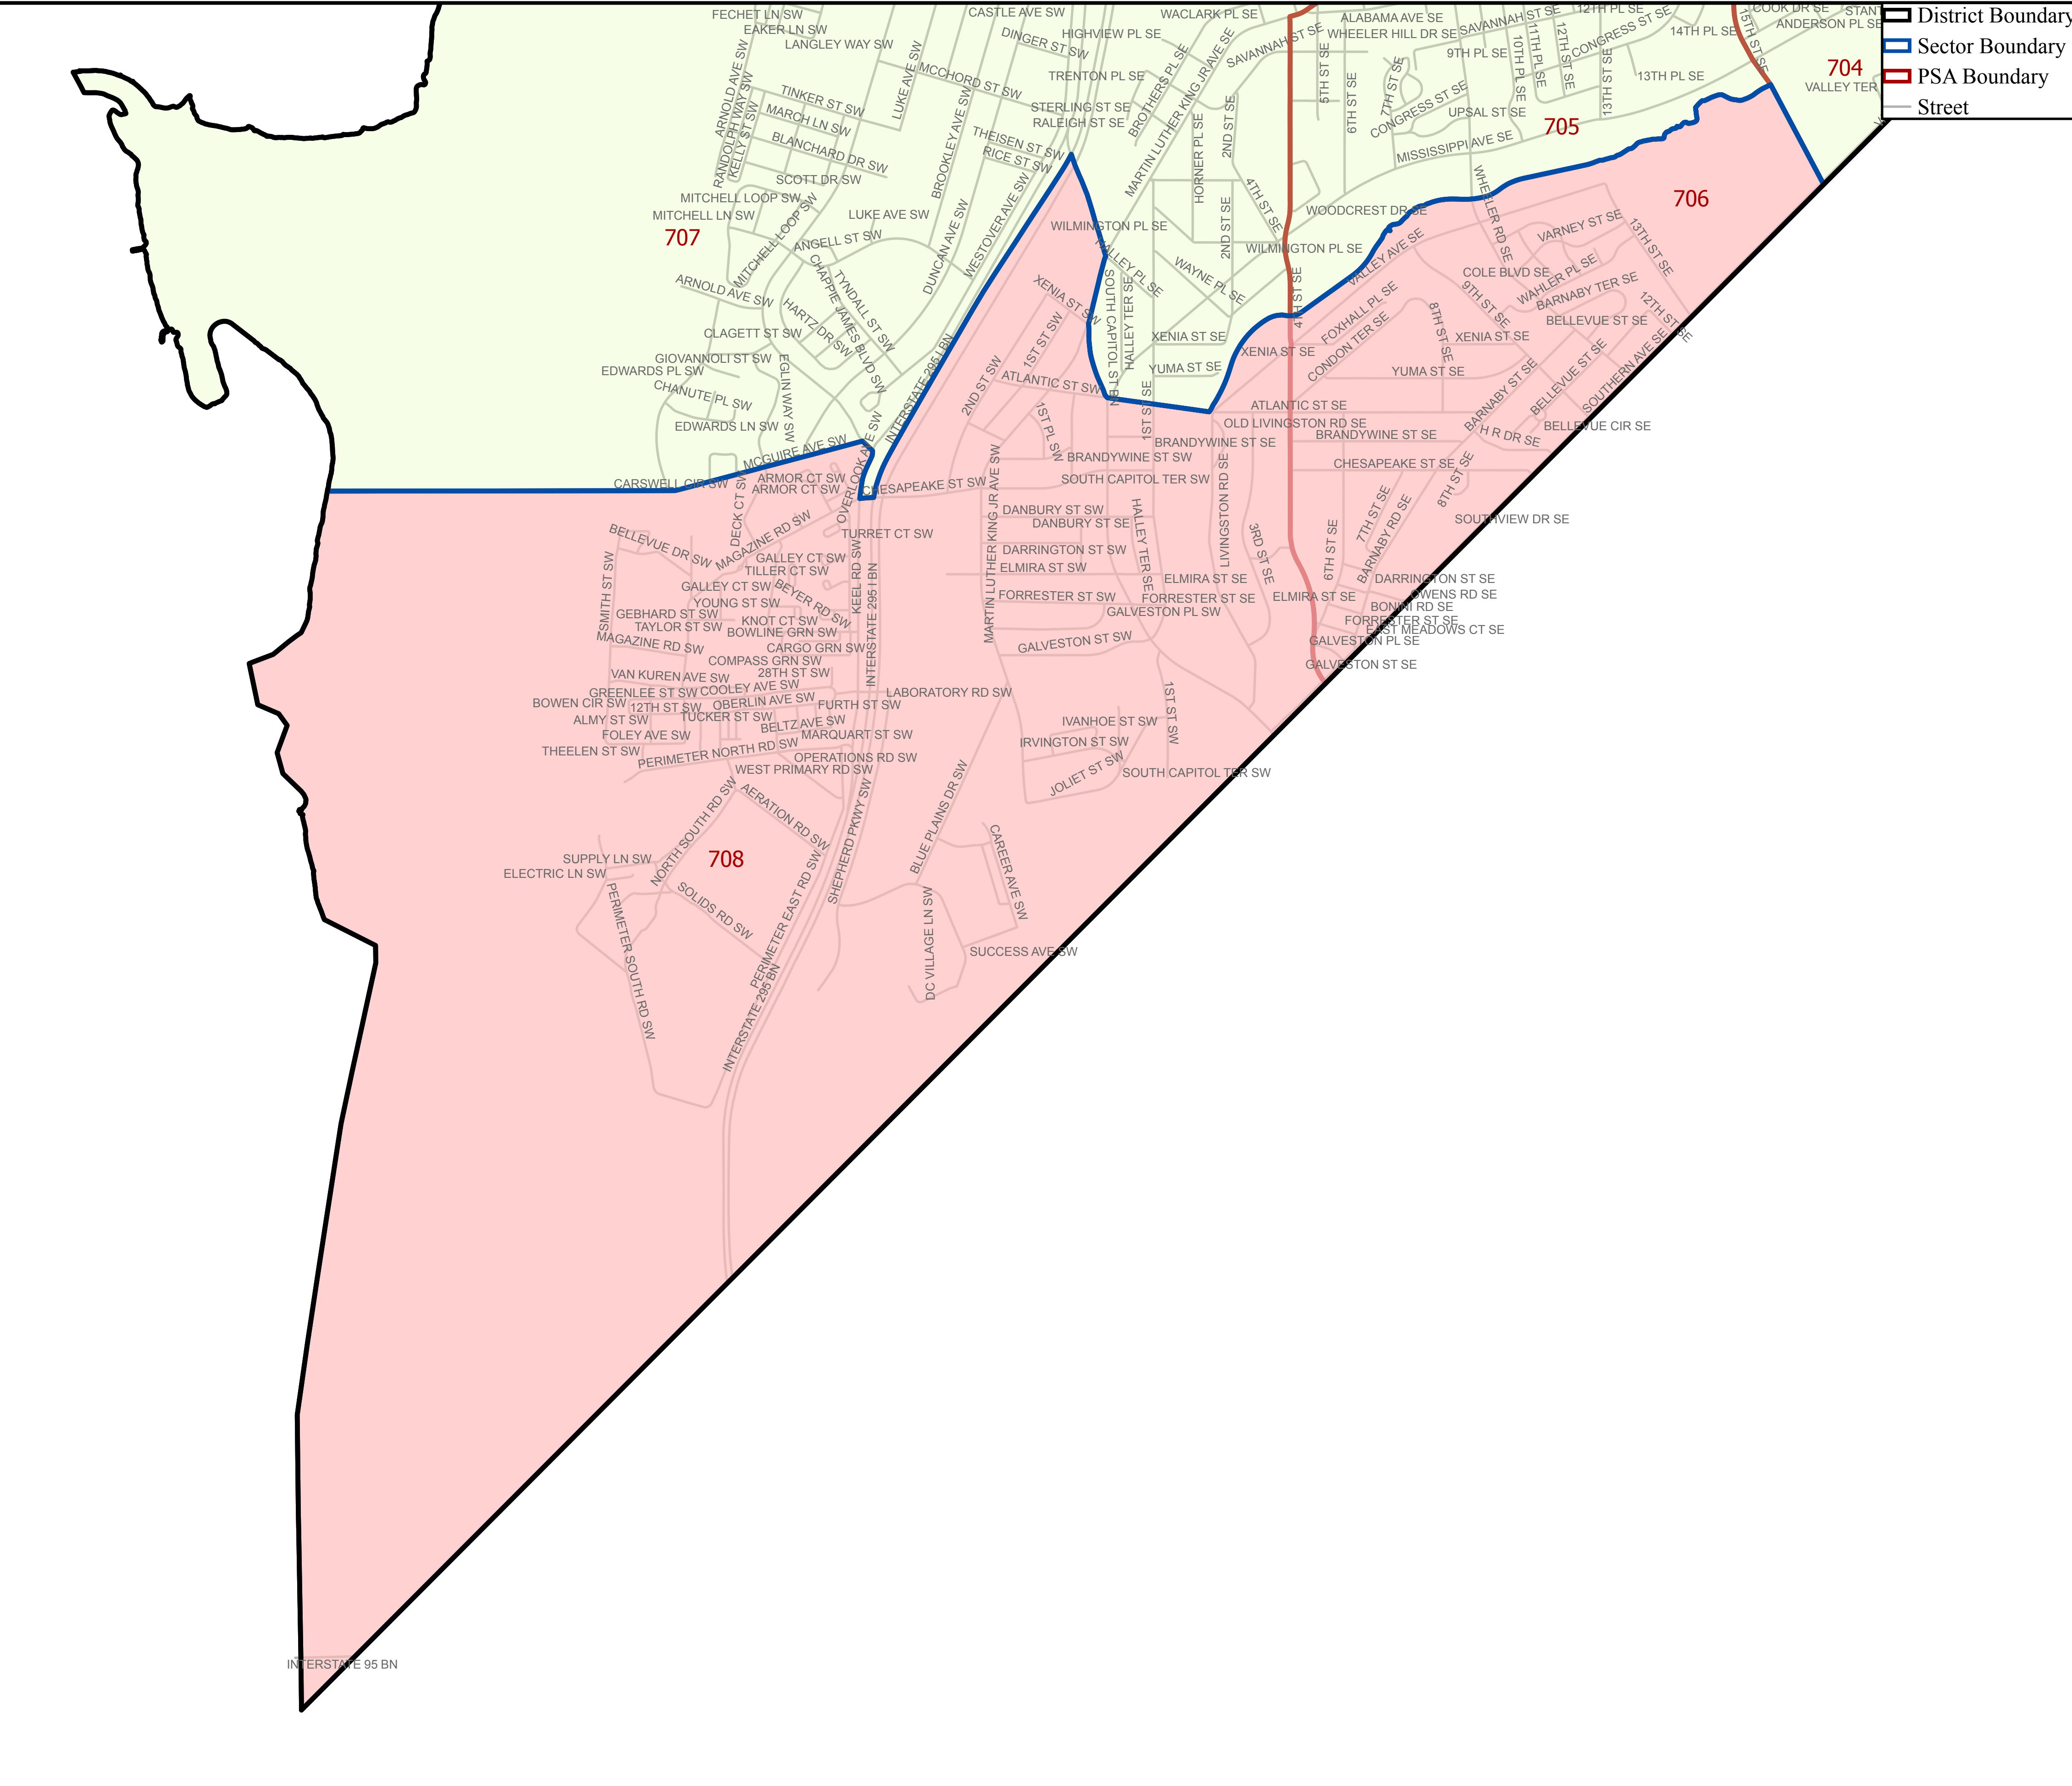

# METROPOLITAN POLICE DEPARTMENT

## SEVENTH DISTRICT SECTOR THREE

Boundaries Effective 1/10/2019  
 For crime statistics visit <http://crimecards.dc.gov>