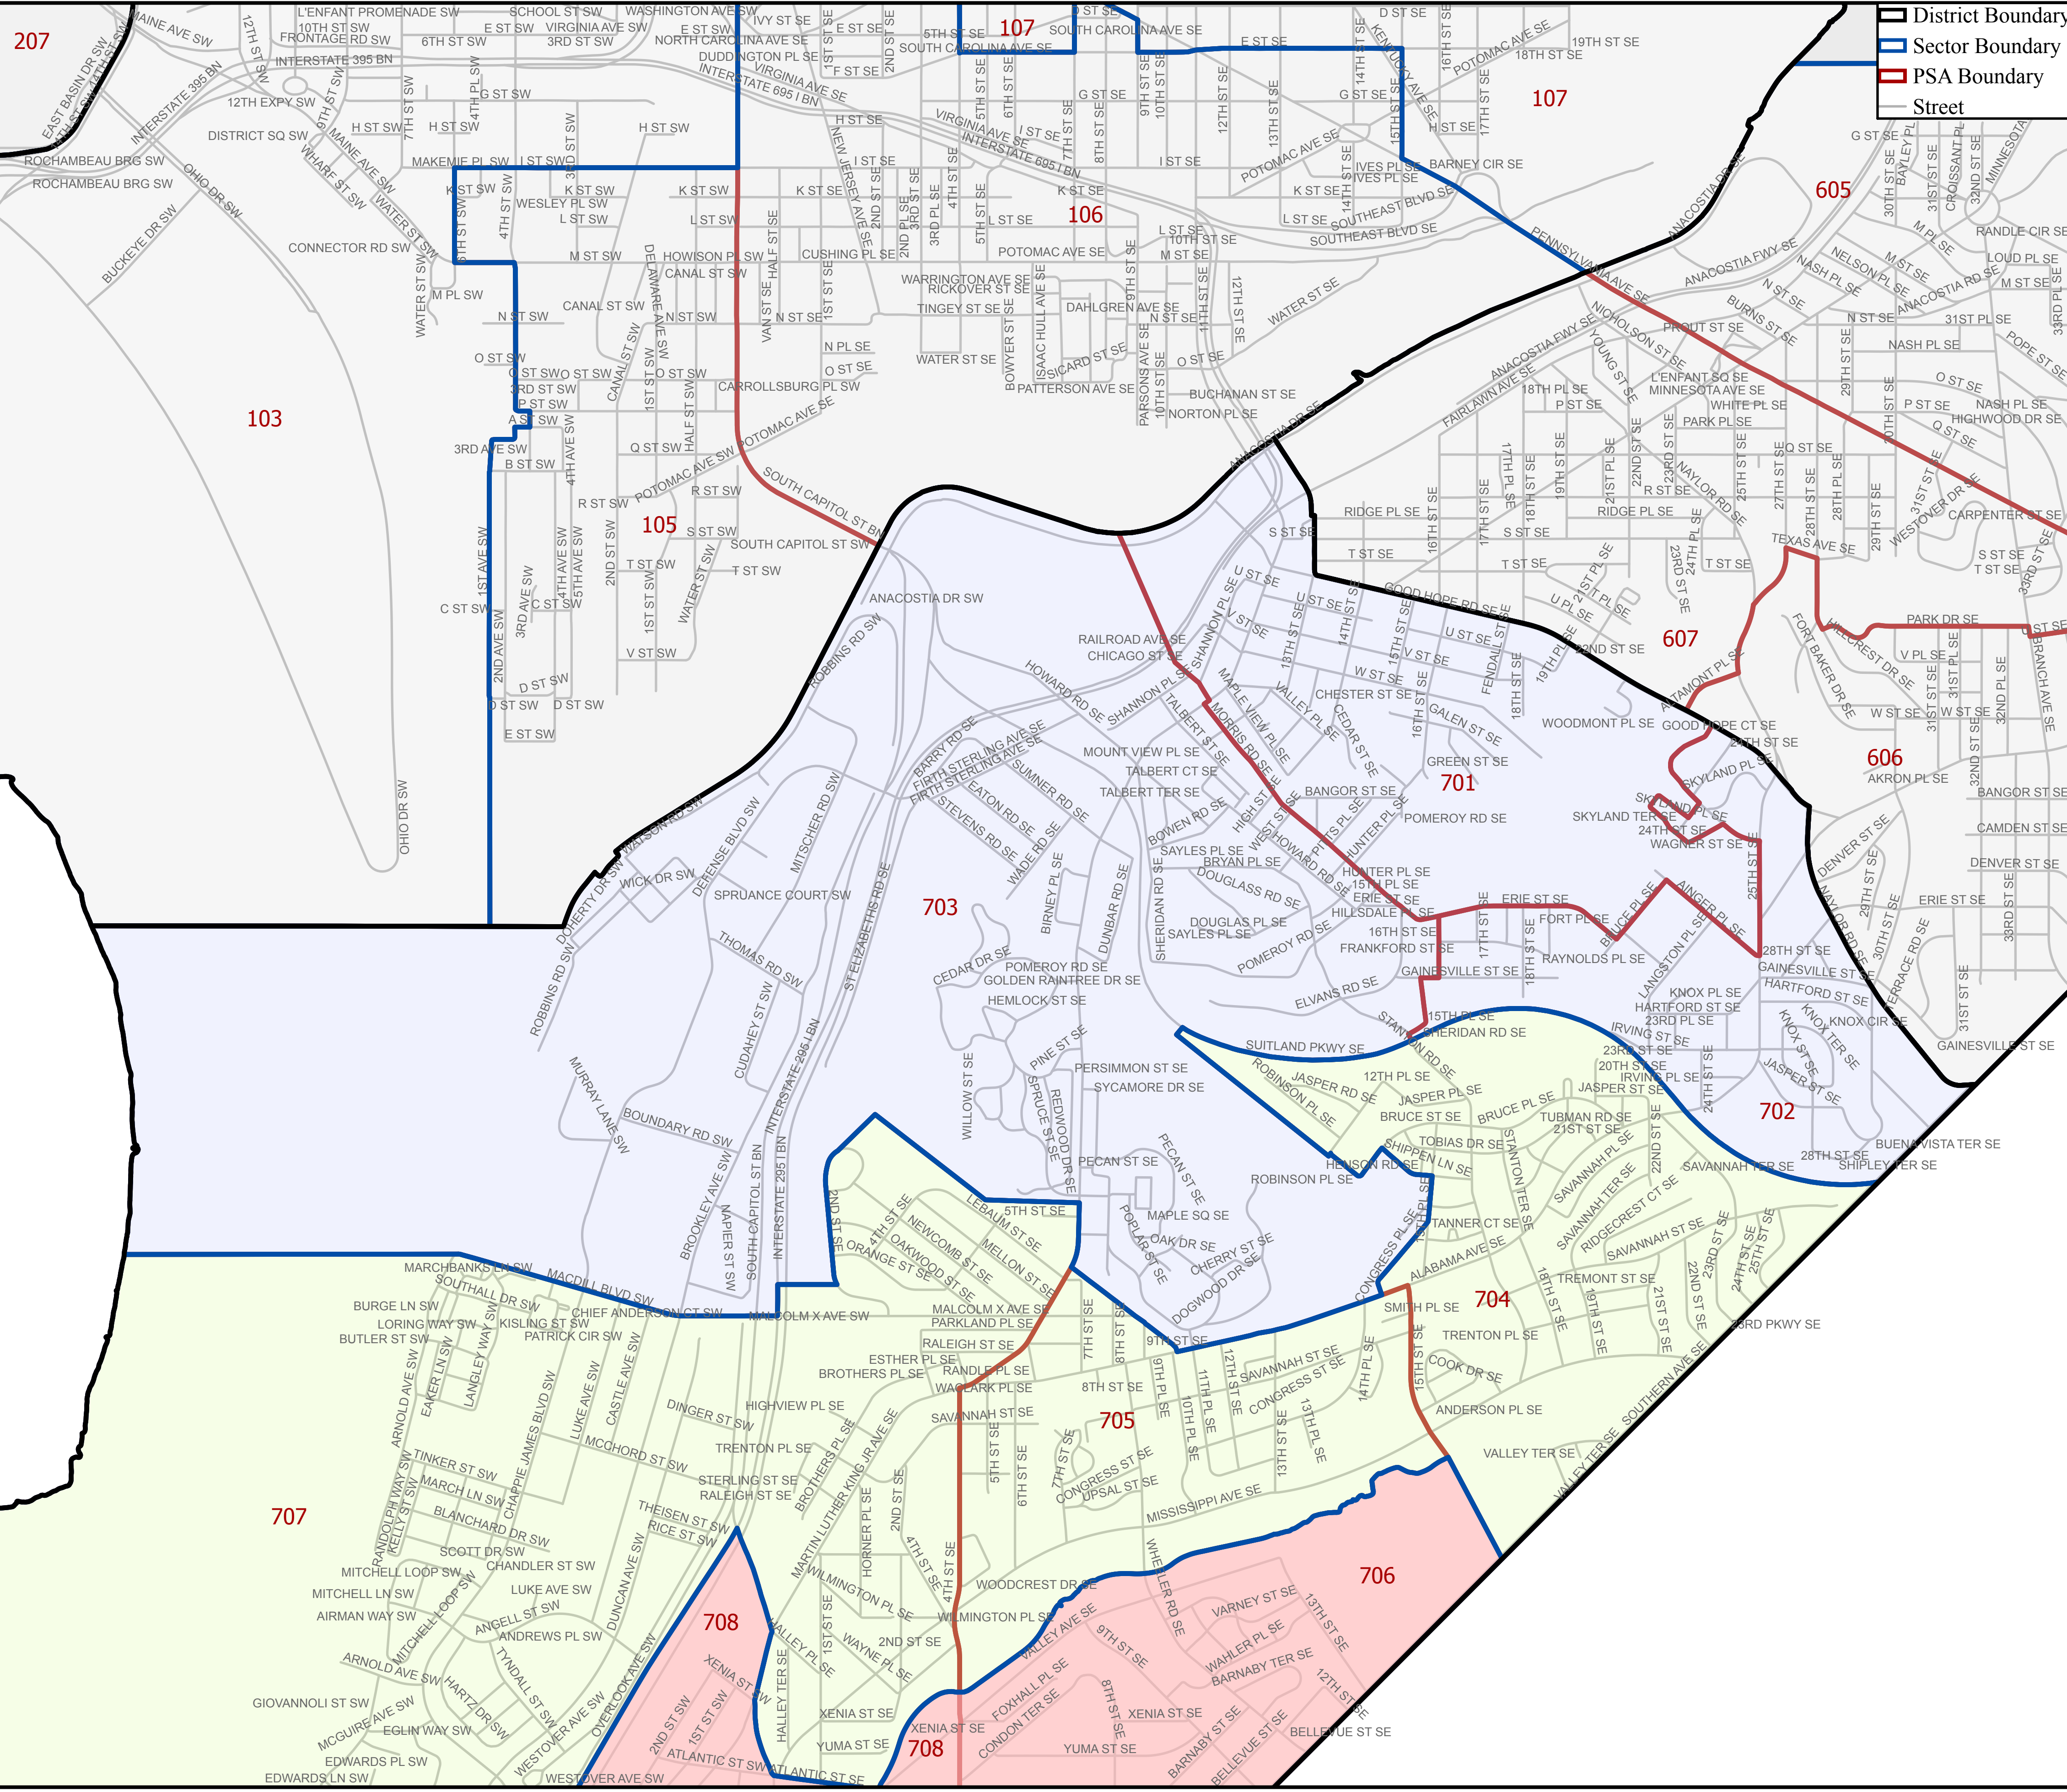

METROPOLITAN POLICE DEPARTMENT

SEVENTH DISTRICT SECTOR ONE

Boundaries Effective 1/10/2019
 For crime statistics visit <http://crimecards.dc.gov>