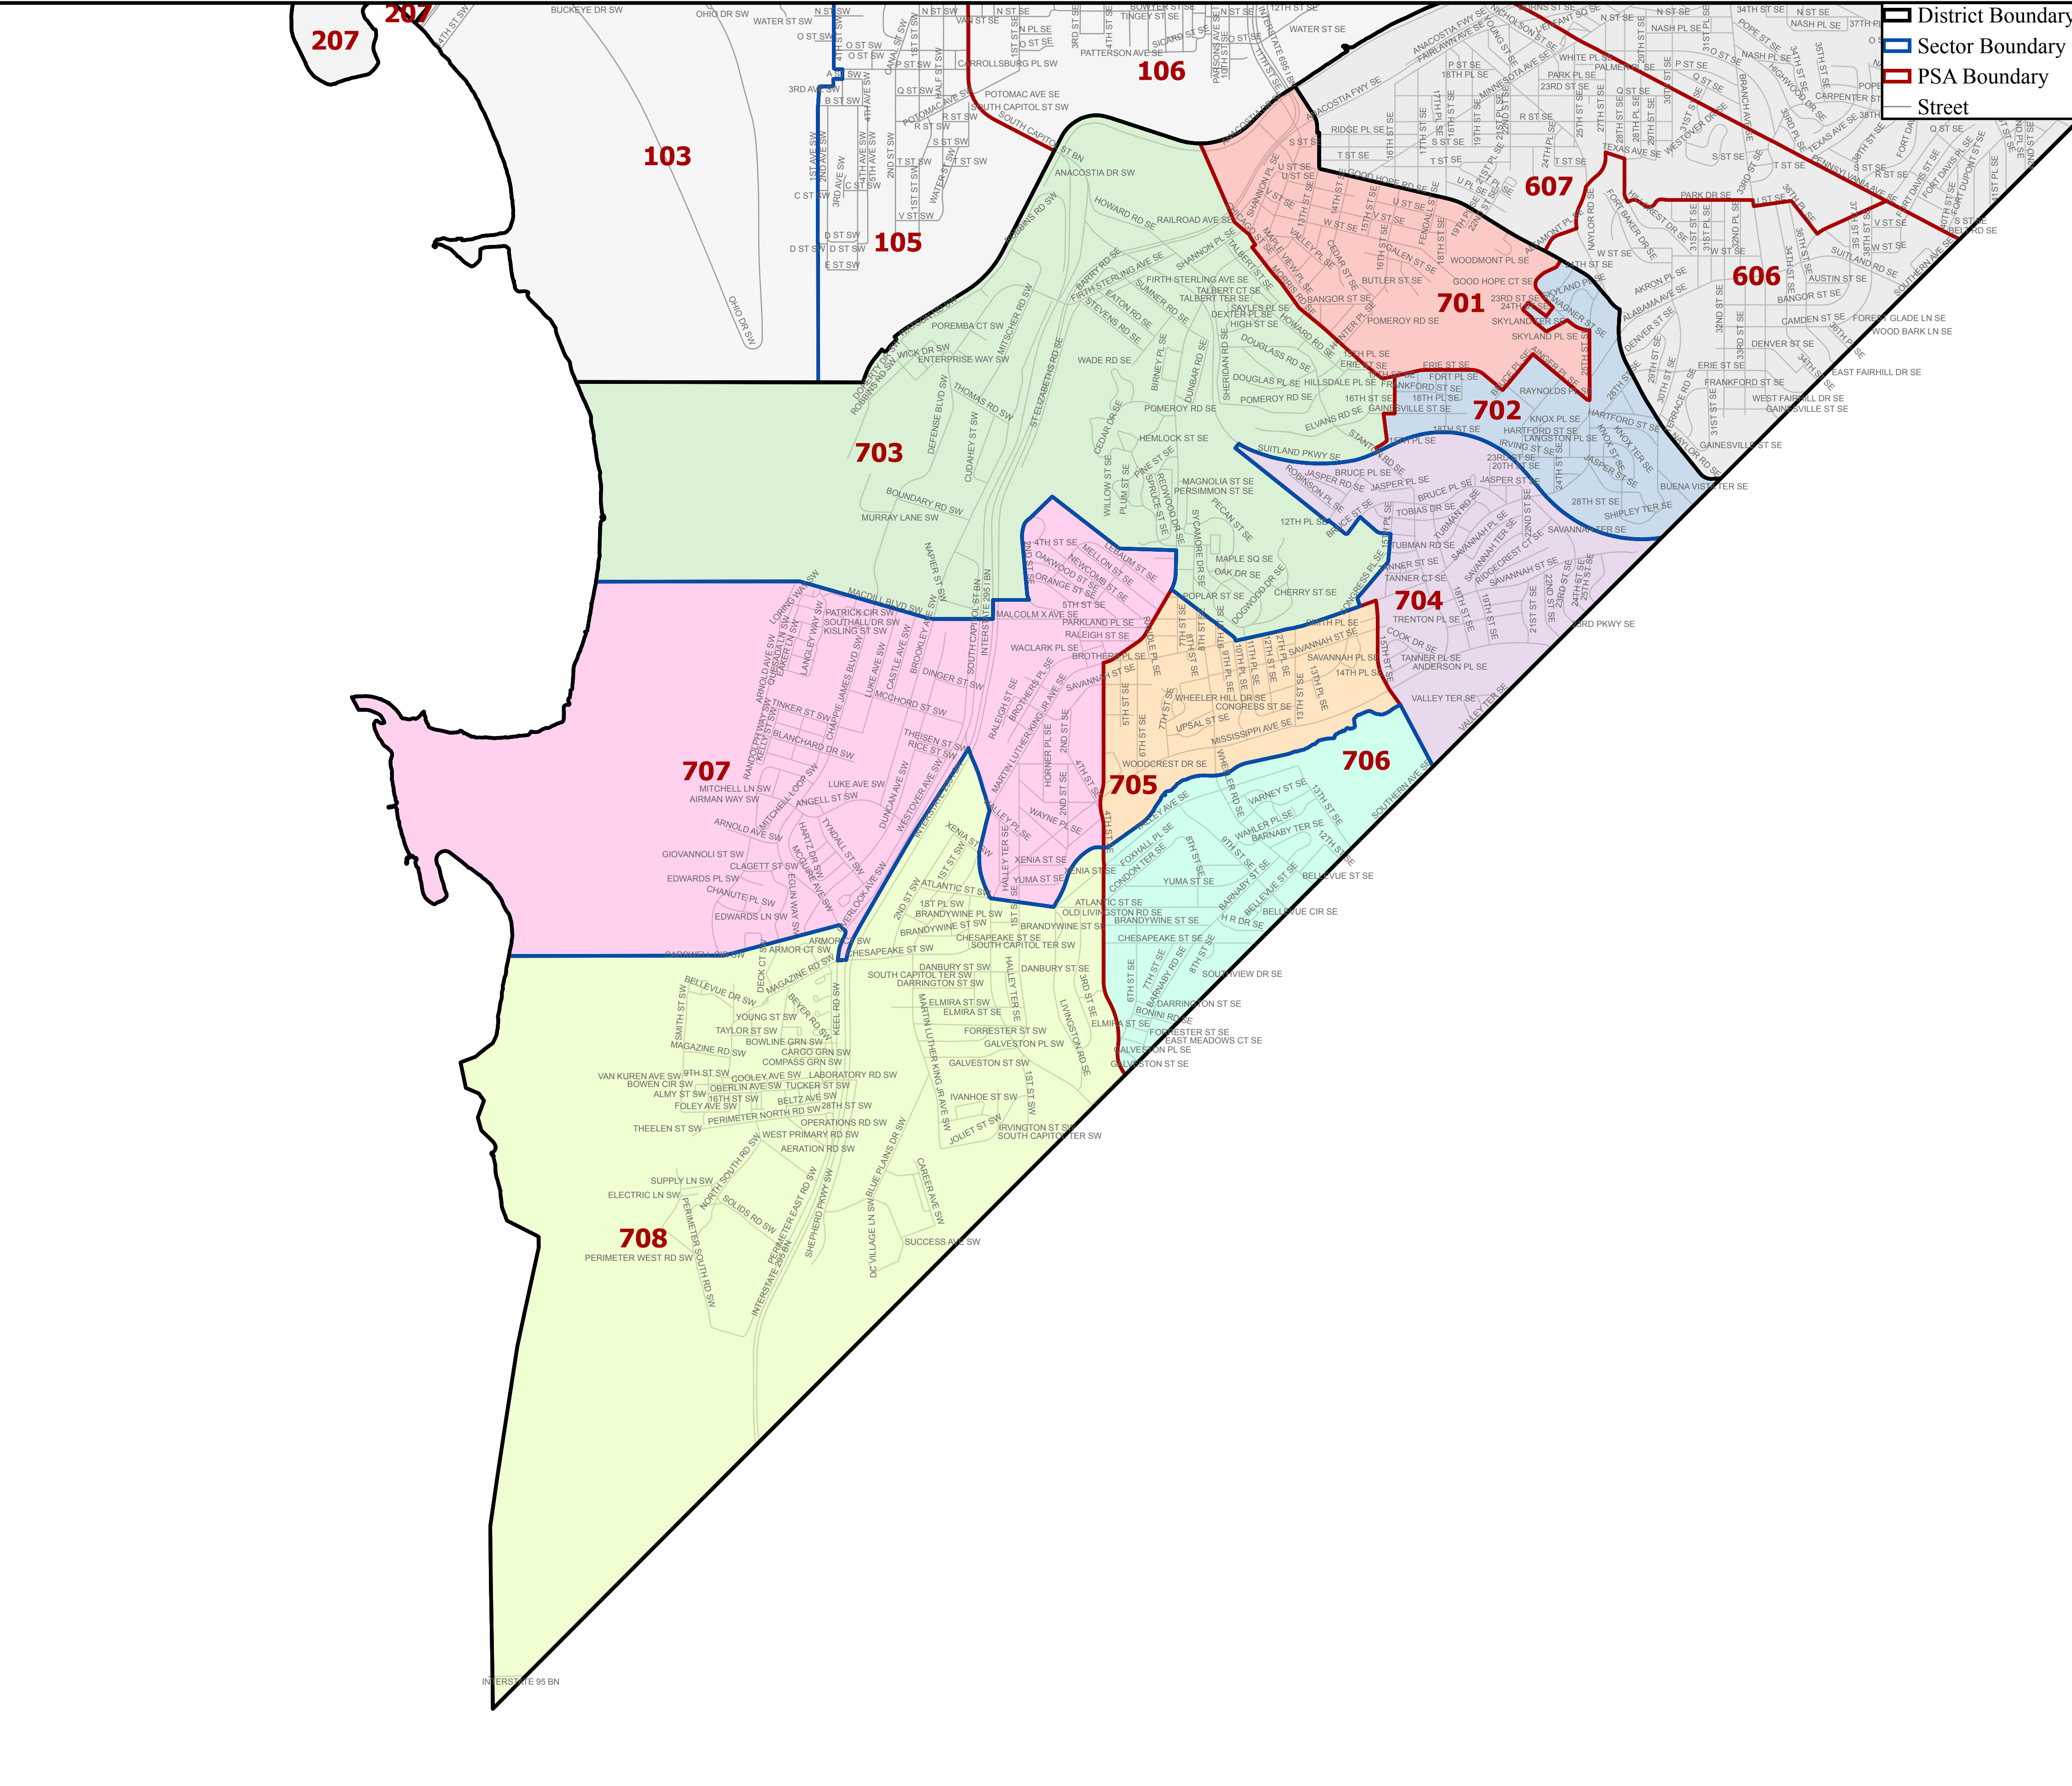

# METROPOLITAN POLICE DEPARTMENT

## SEVENTH DISTRICT

Boundaries Effective 1/10/2019  
 For crime statistics visit <http://crimecards.dc.gov>