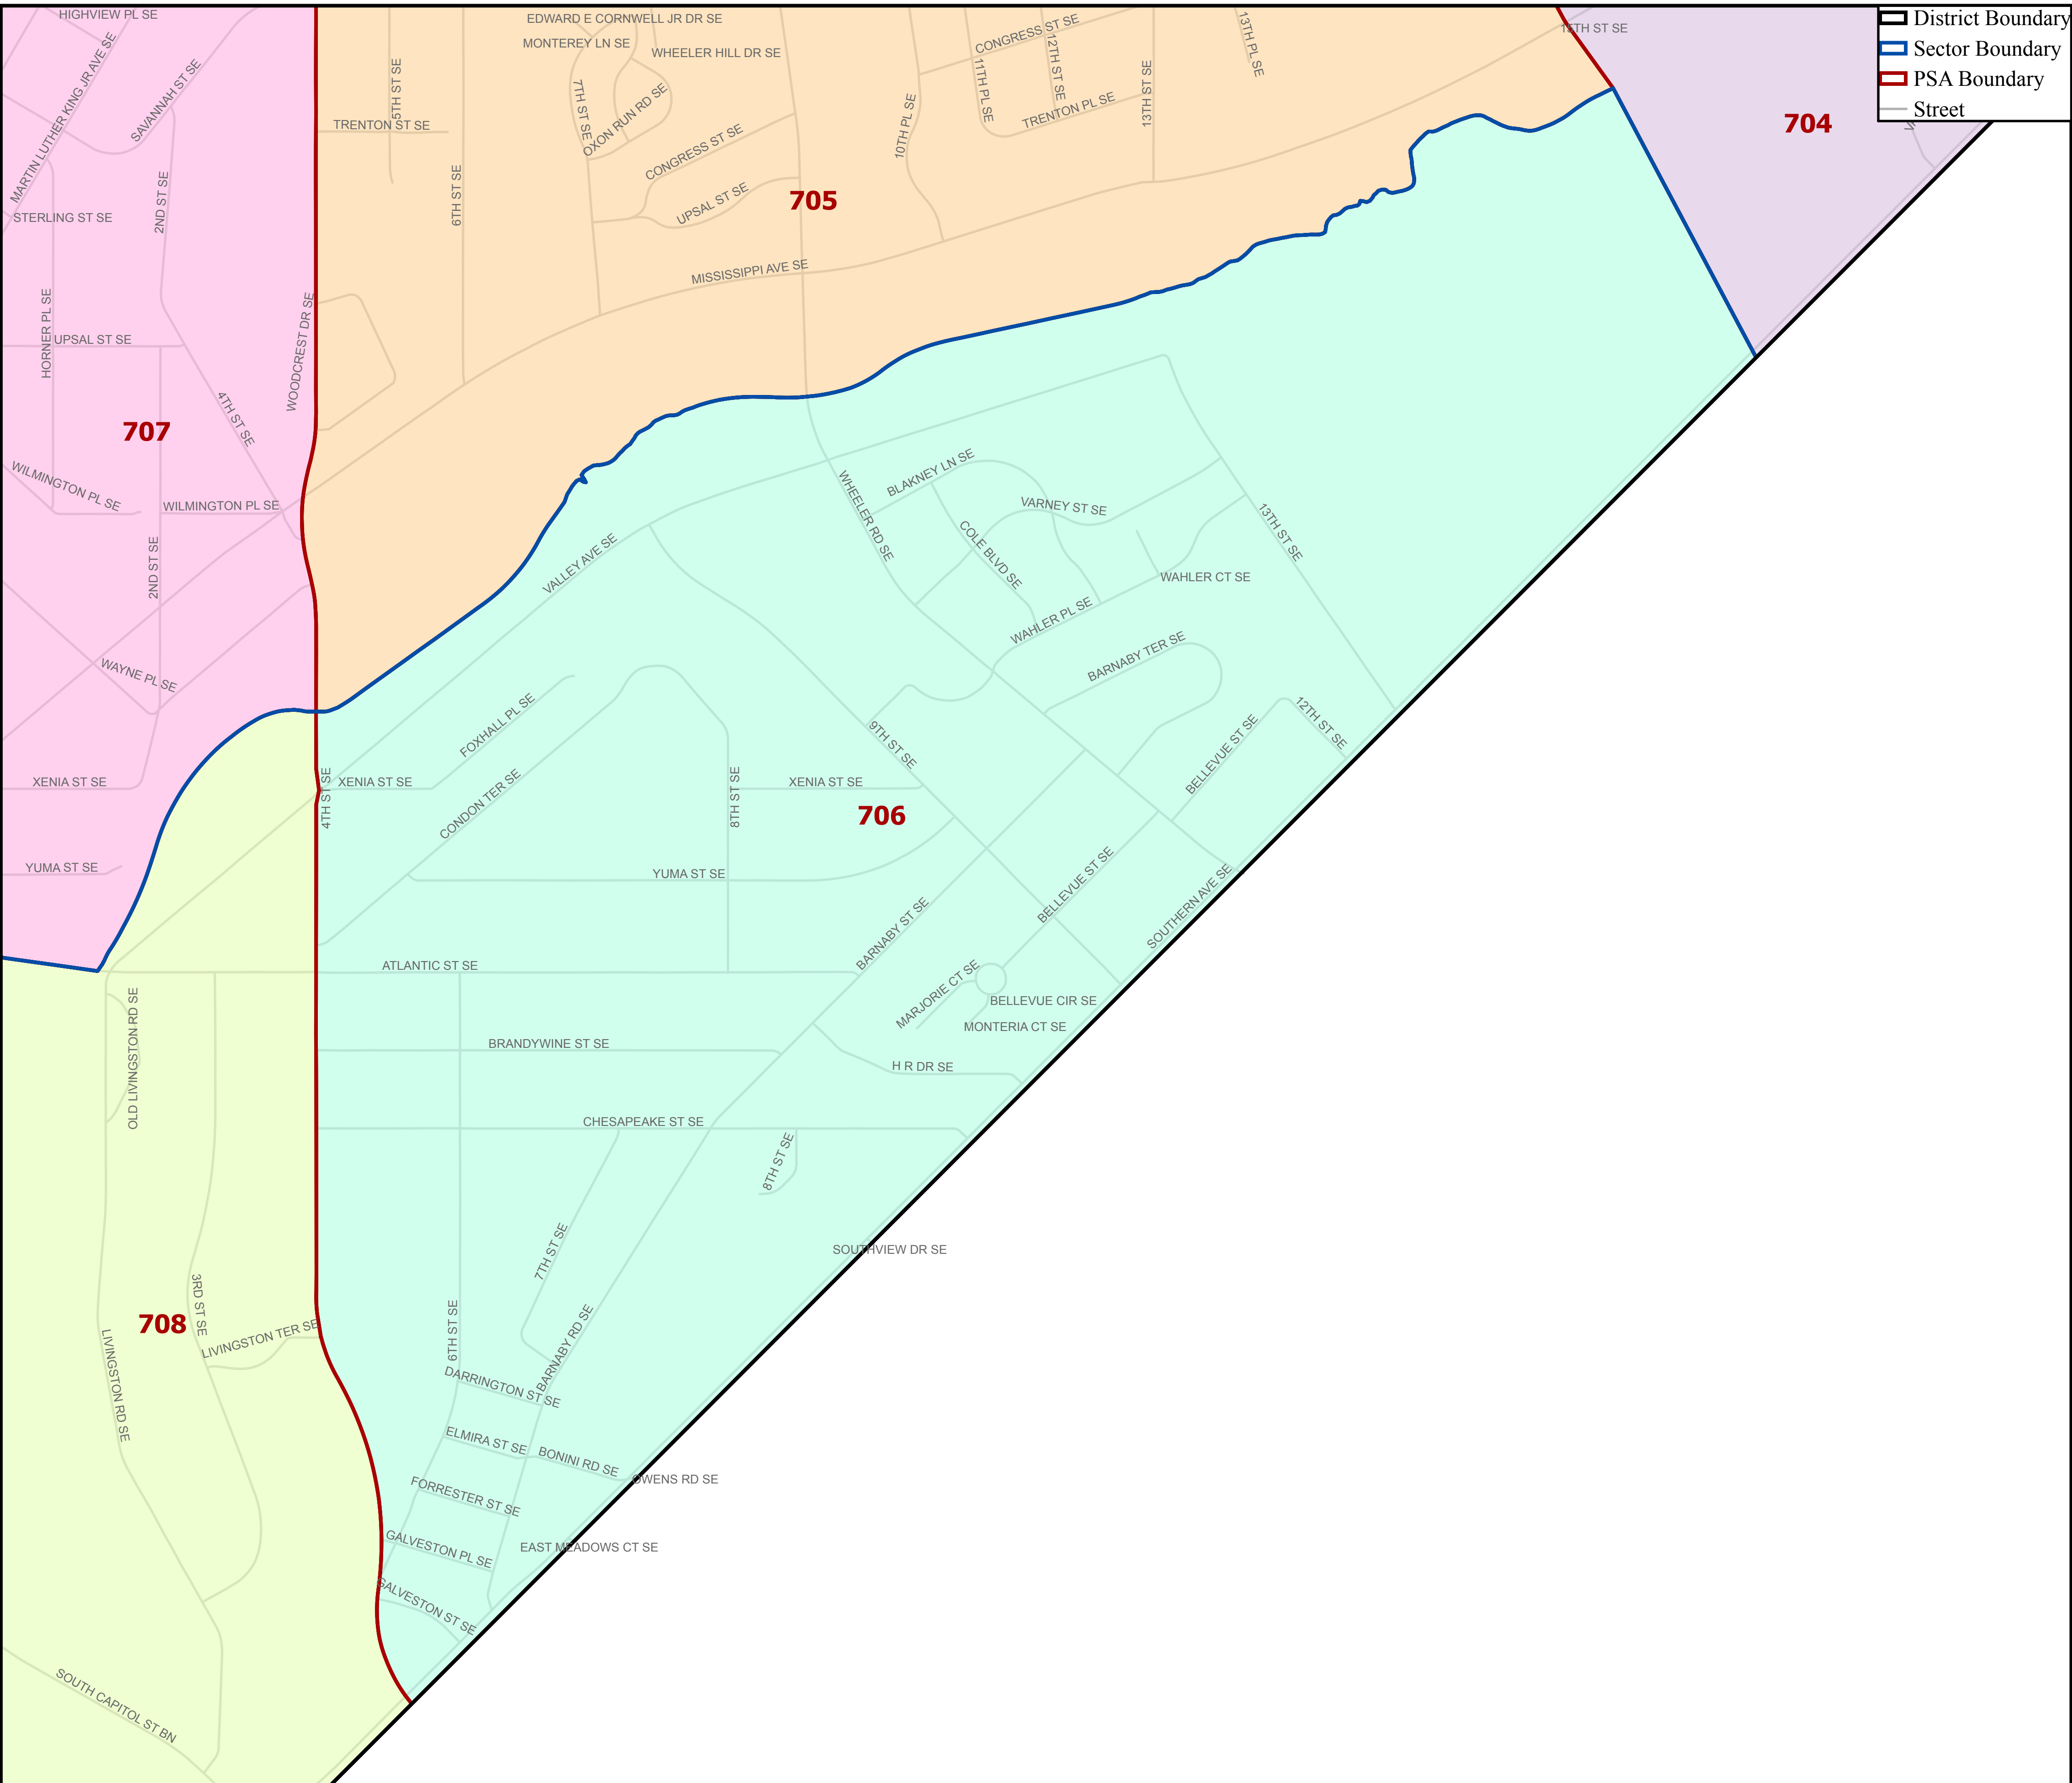

METROPOLITAN POLICE DEPARTMENT

POLICE SERVICE AREA 706

Boundaries Effective 1/10/2019
For crime statistics visit <http://crimecards.dc.gov>