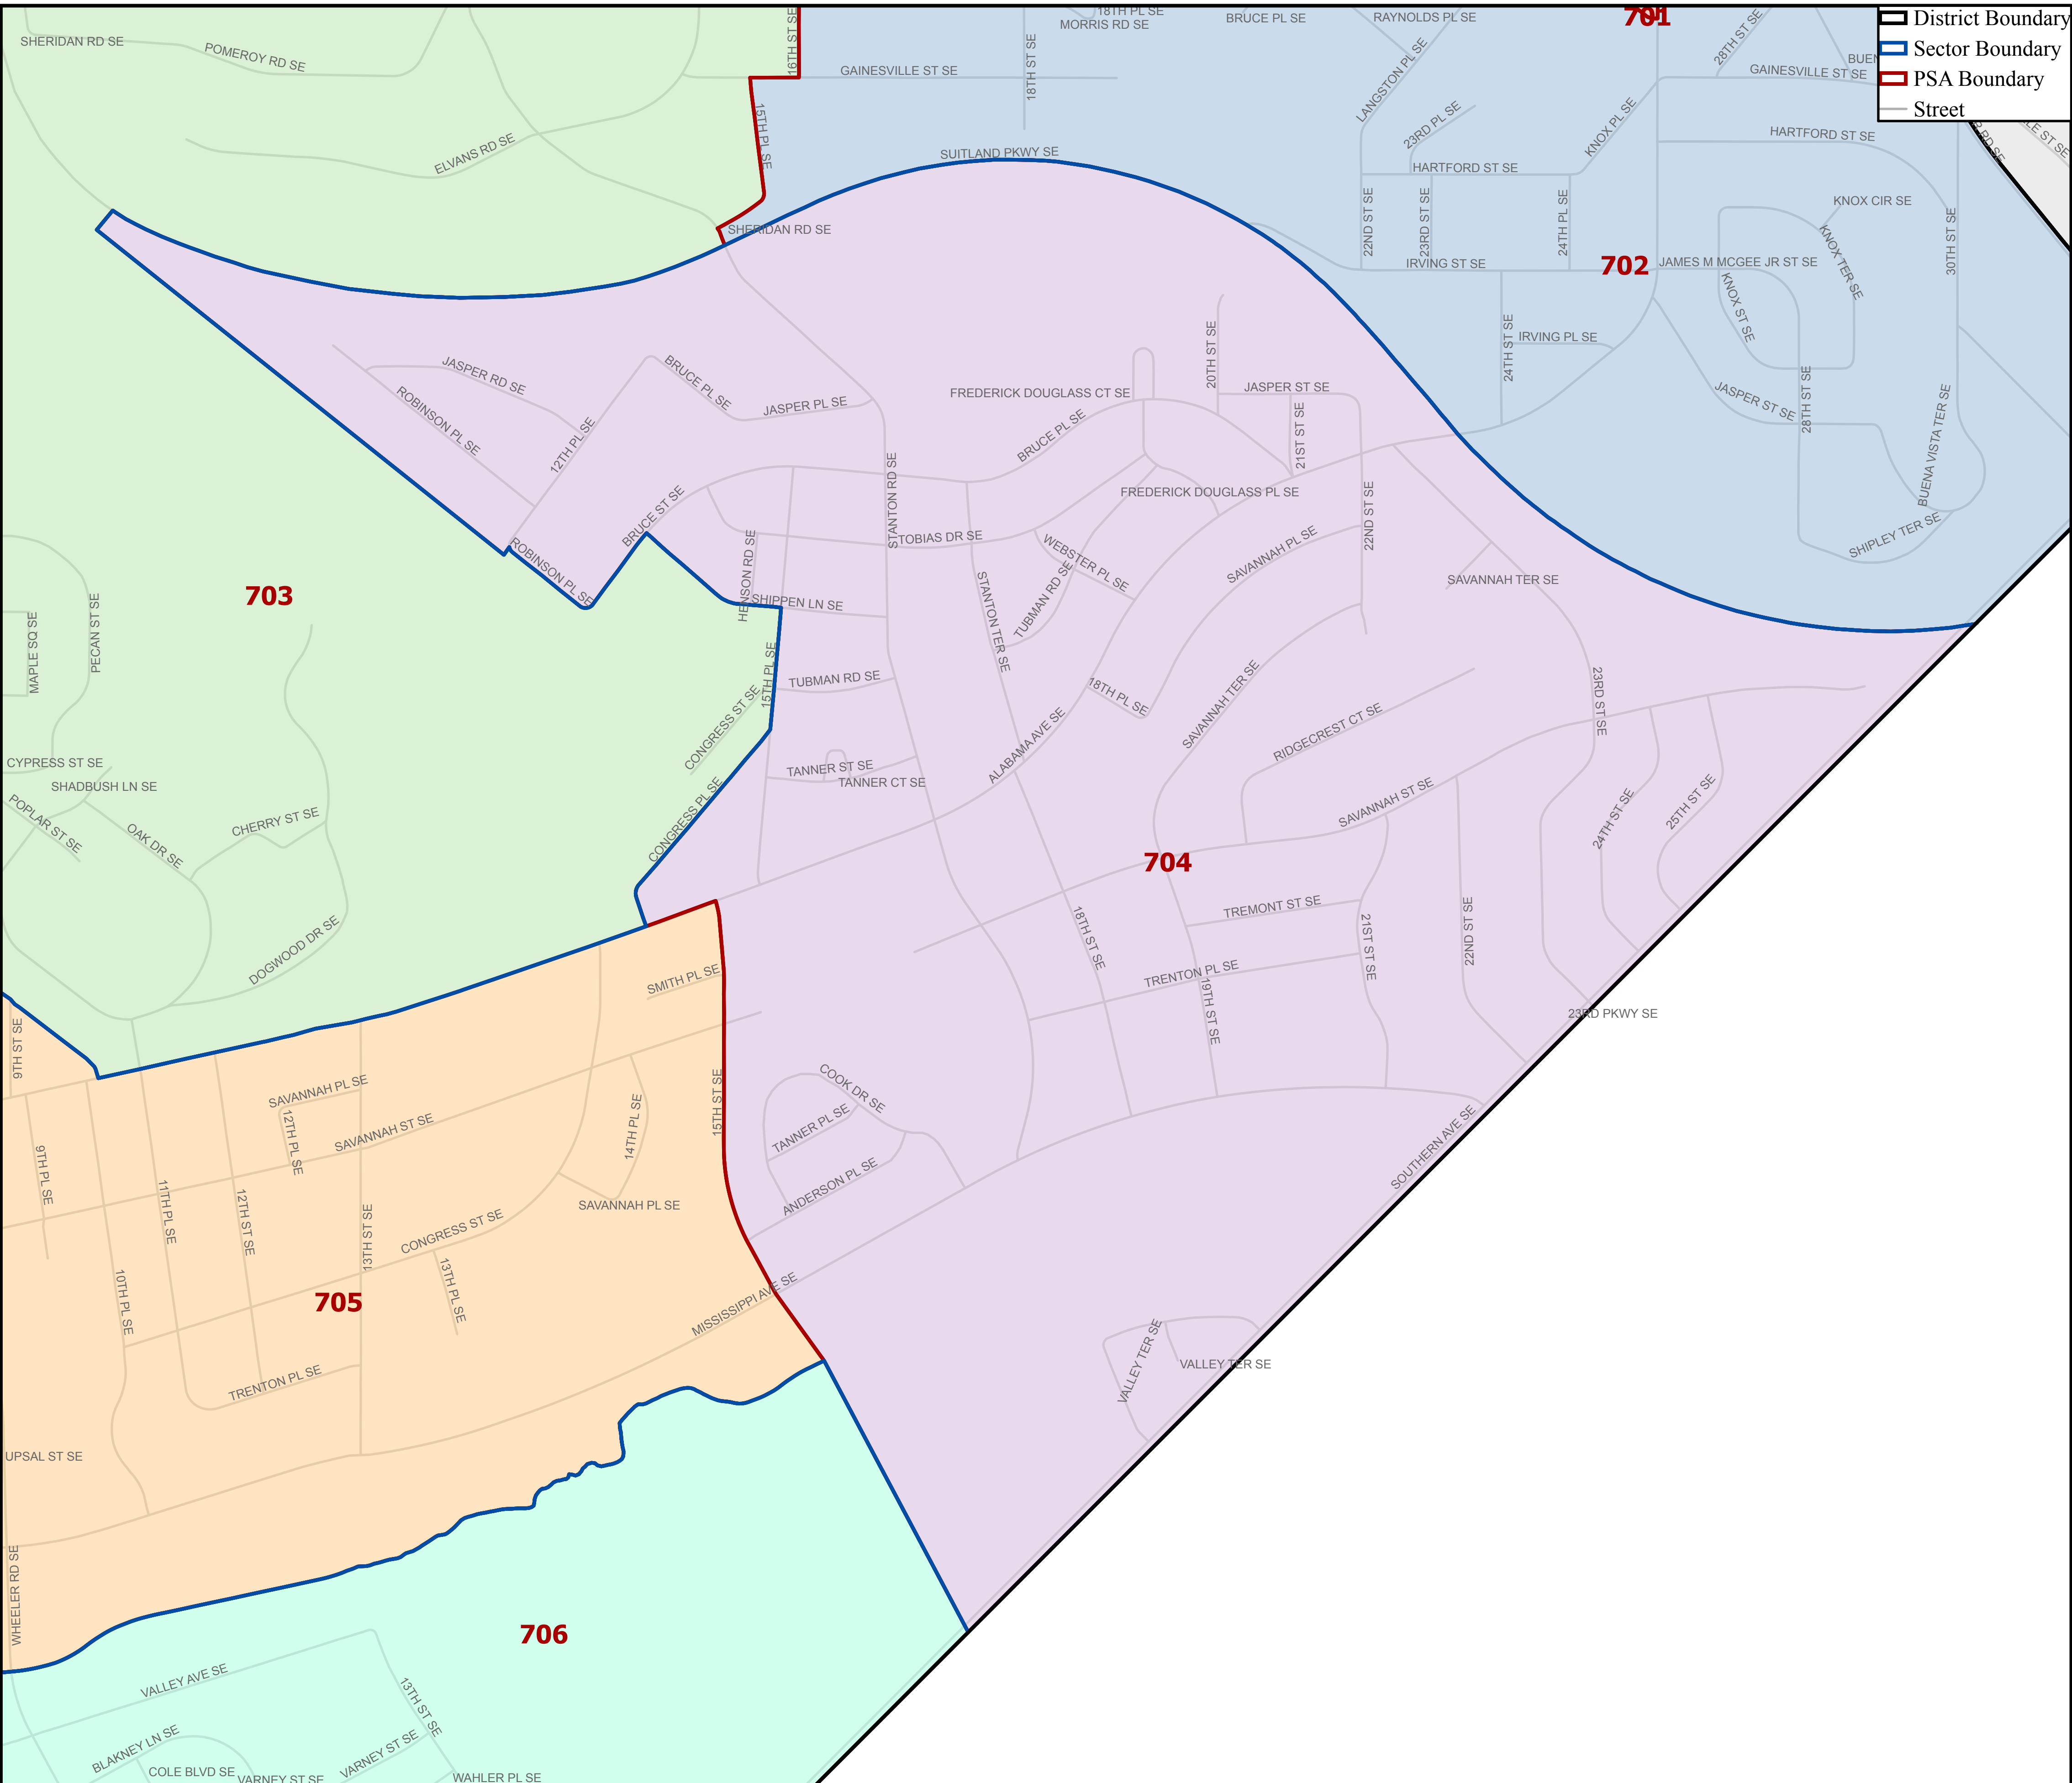

METROPOLITAN POLICE DEPARTMENT

POLICE SERVICE AREA 704

Boundaries Effective 1/10/2019
 For crime statistics visit <http://crimecards.dc.gov>

Peter Newsham
 Chief of Police

THE DISTRICT
 OF COLUMBIA

Metropolitan Police Department

300 Indiana Avenue, NW | Washington, DC 20001
www.mpdc.dc.gov