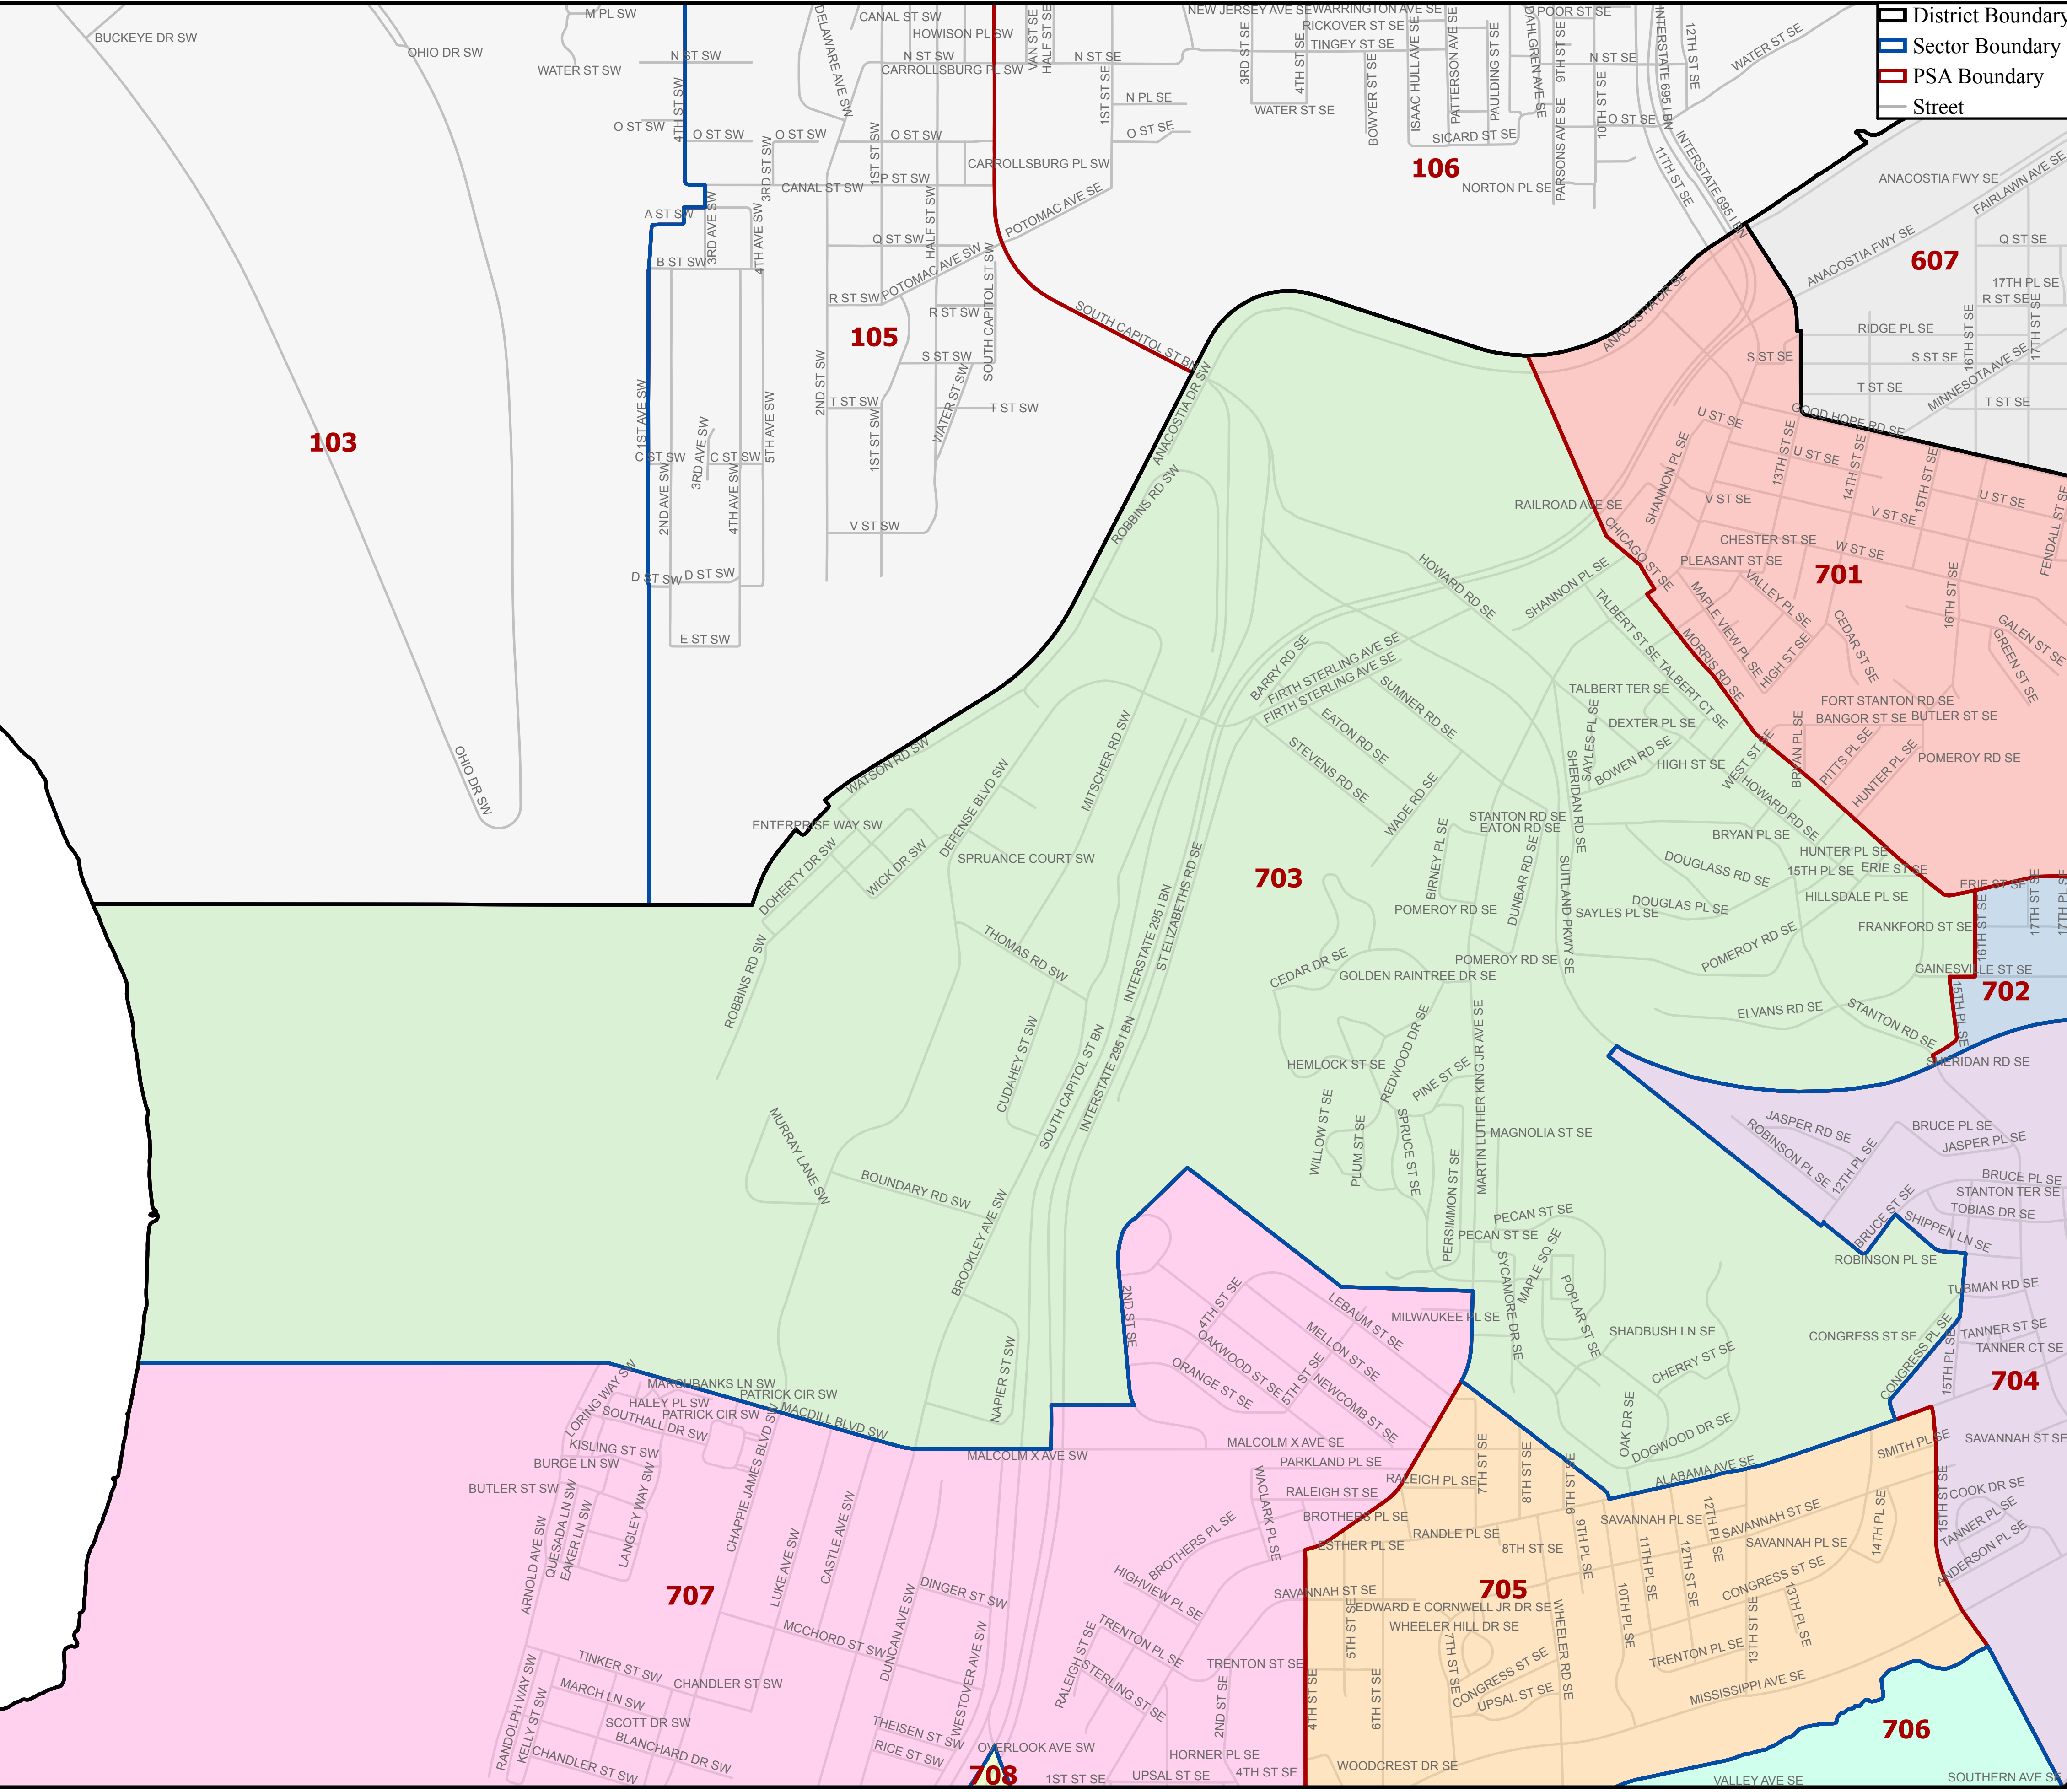

METROPOLITAN POLICE DEPARTMENT

POLICE SERVICE AREA 703

Boundaries Effective 1/10/2019
For crime statistics visit <http://crimecards.dc.gov>