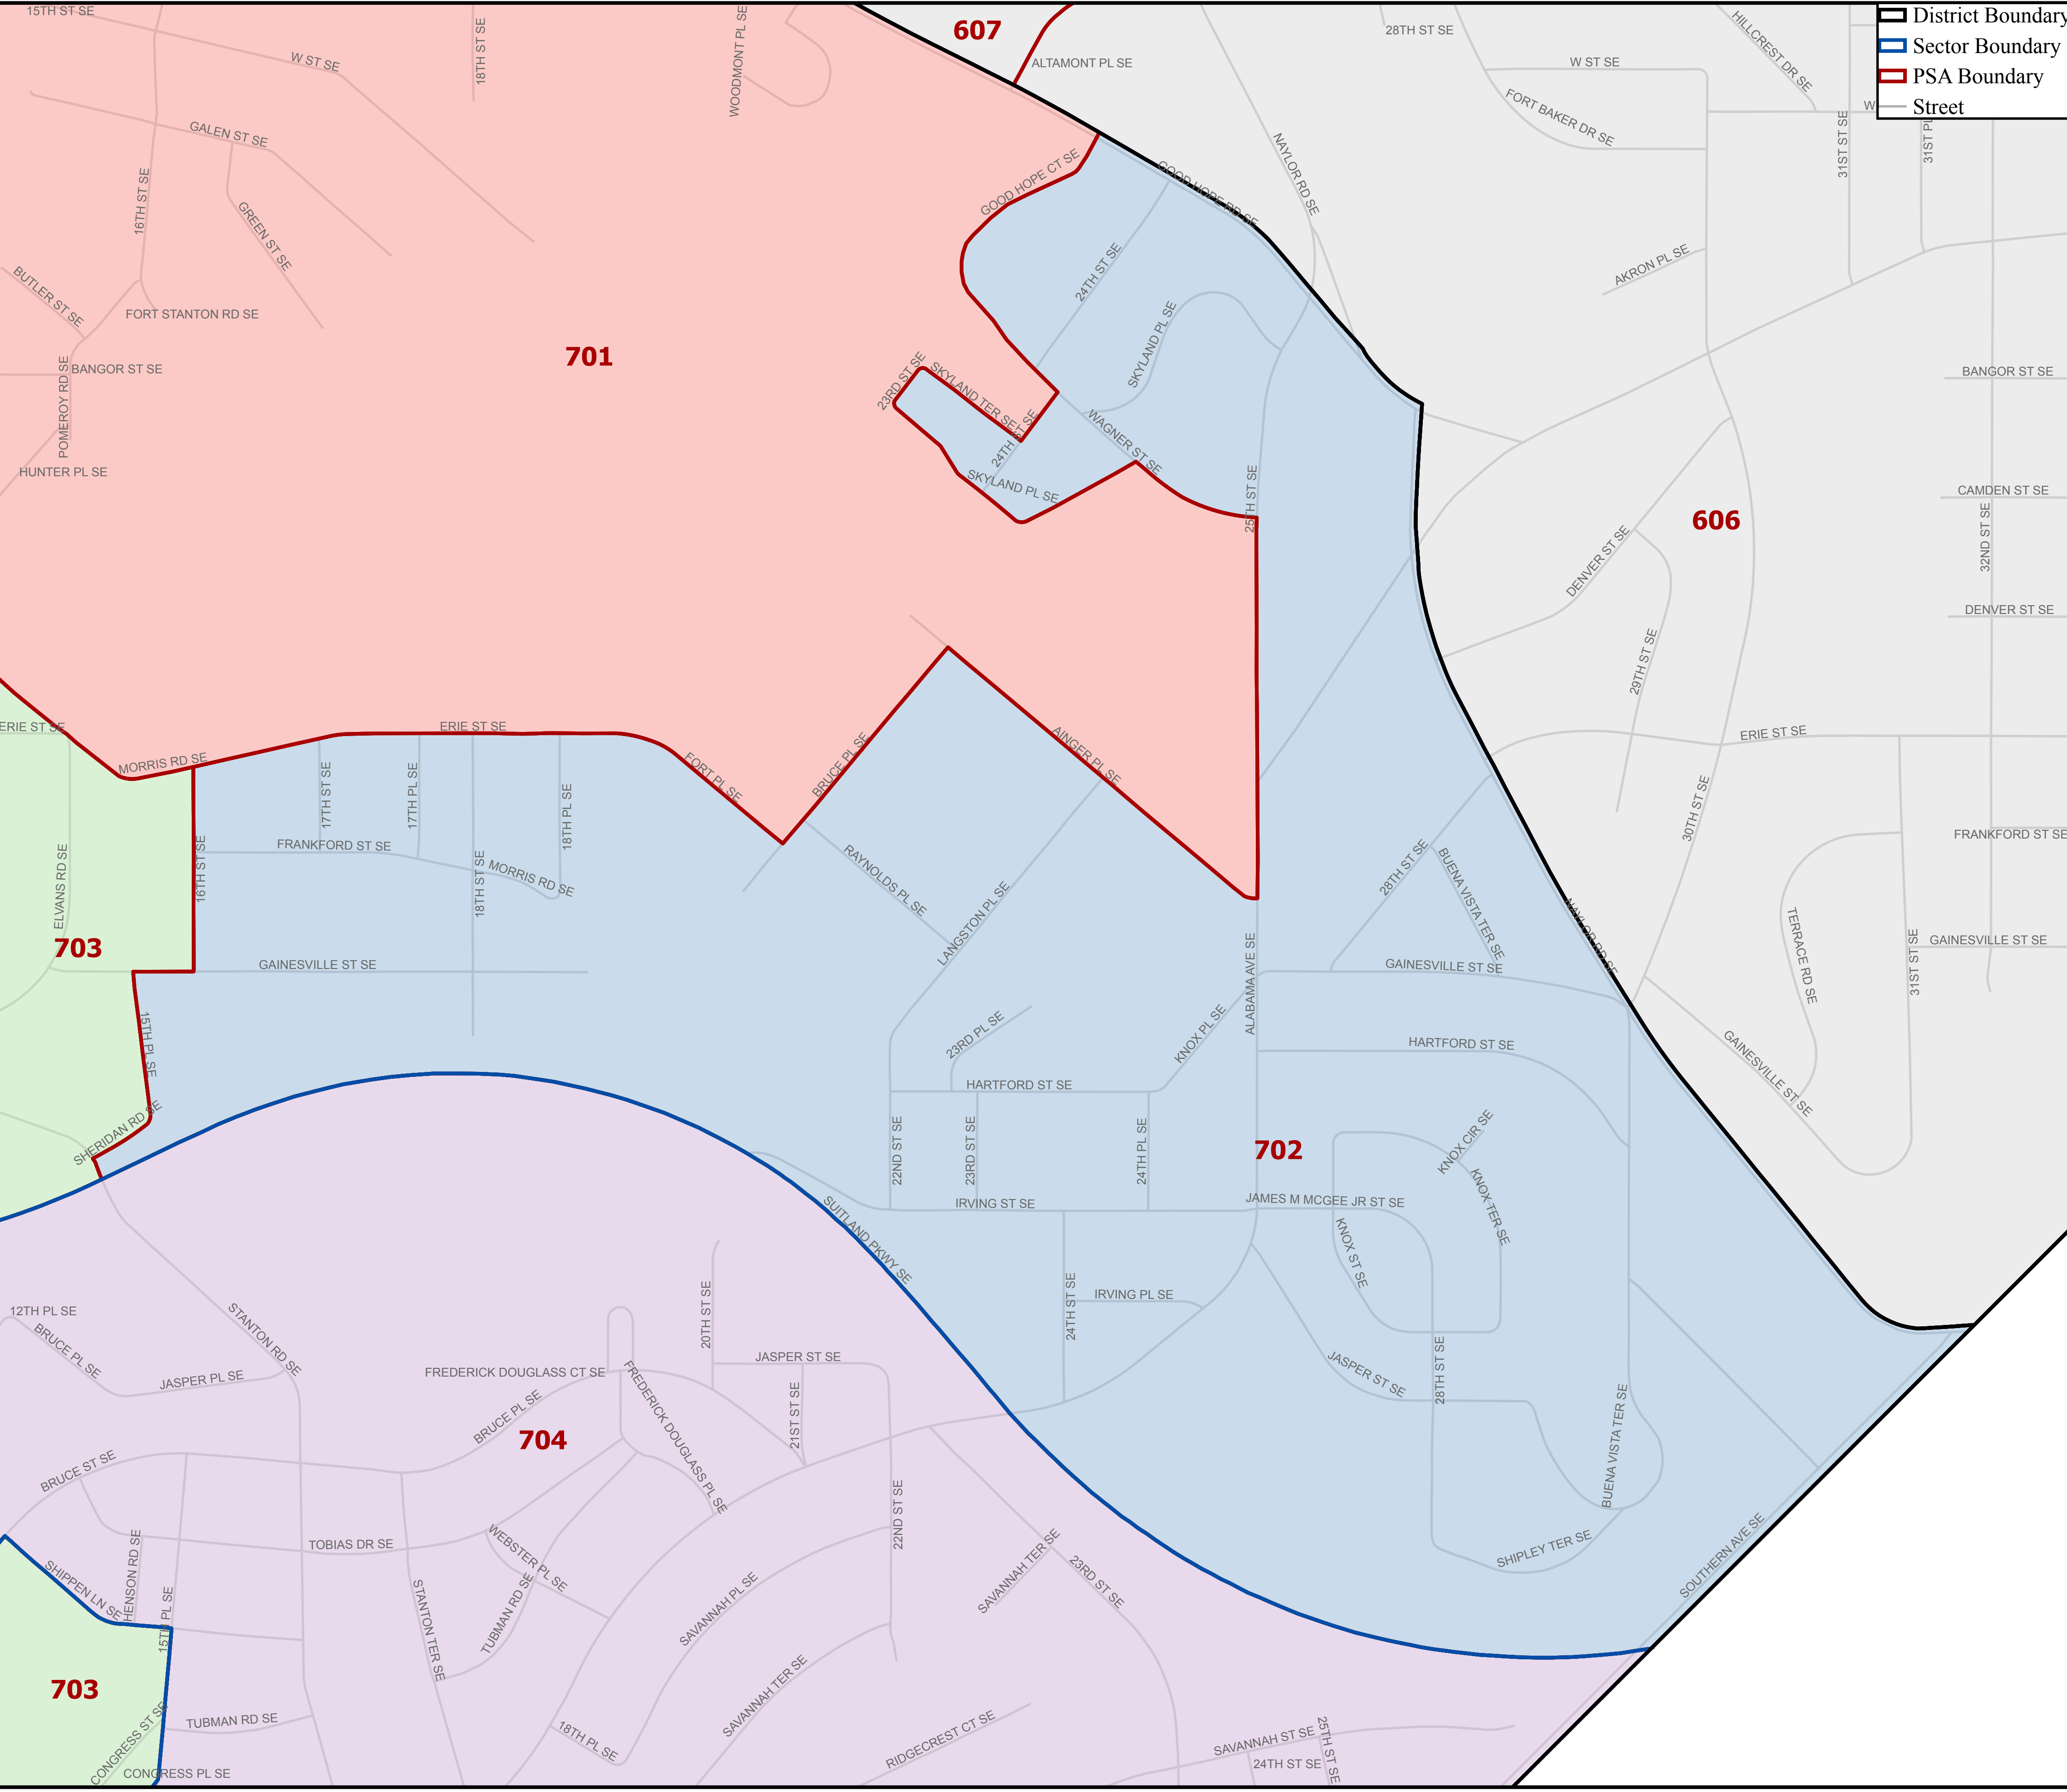

METROPOLITAN POLICE DEPARTMENT

POLICE SERVICE AREA 702

Boundaries Effective 1/10/2019 For crime statistics visit http://crimcards.dc.gov