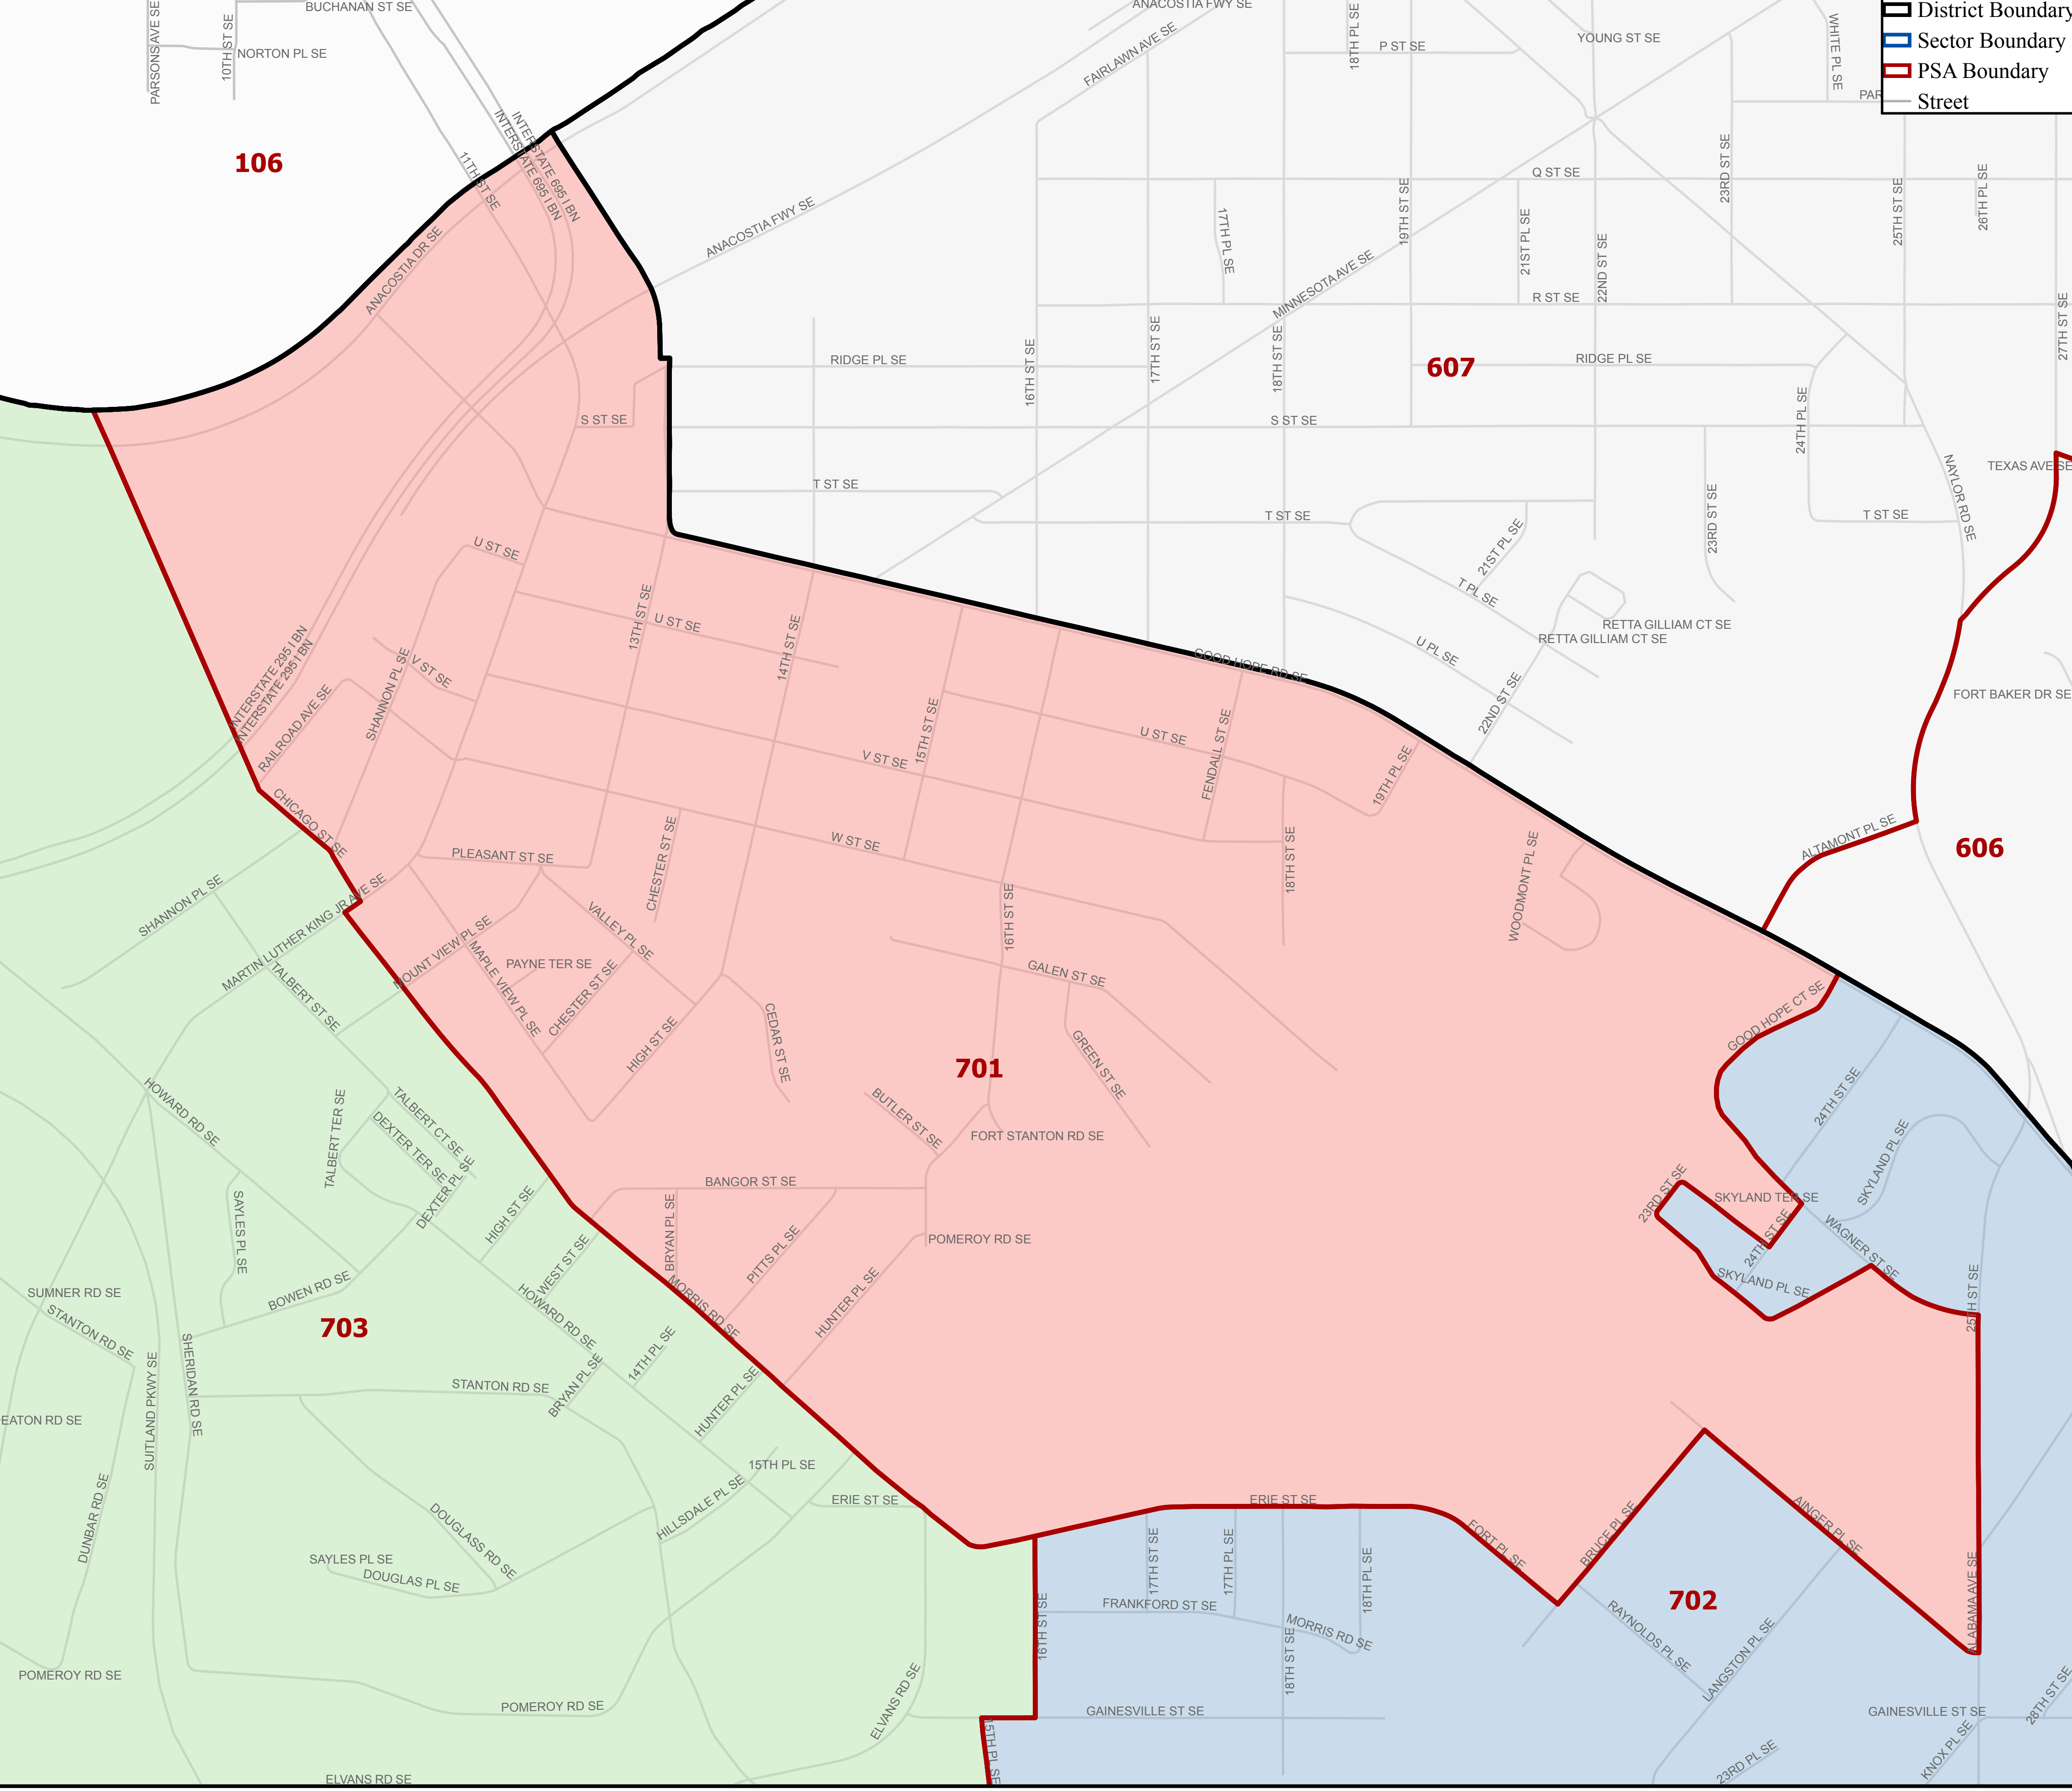

METROPOLITAN POLICE DEPARTMENT

POLICE SERVICE AREA 701

Boundaries Effective 1/10/2019
 For crime statistics visit <http://crimecards.dc.gov>