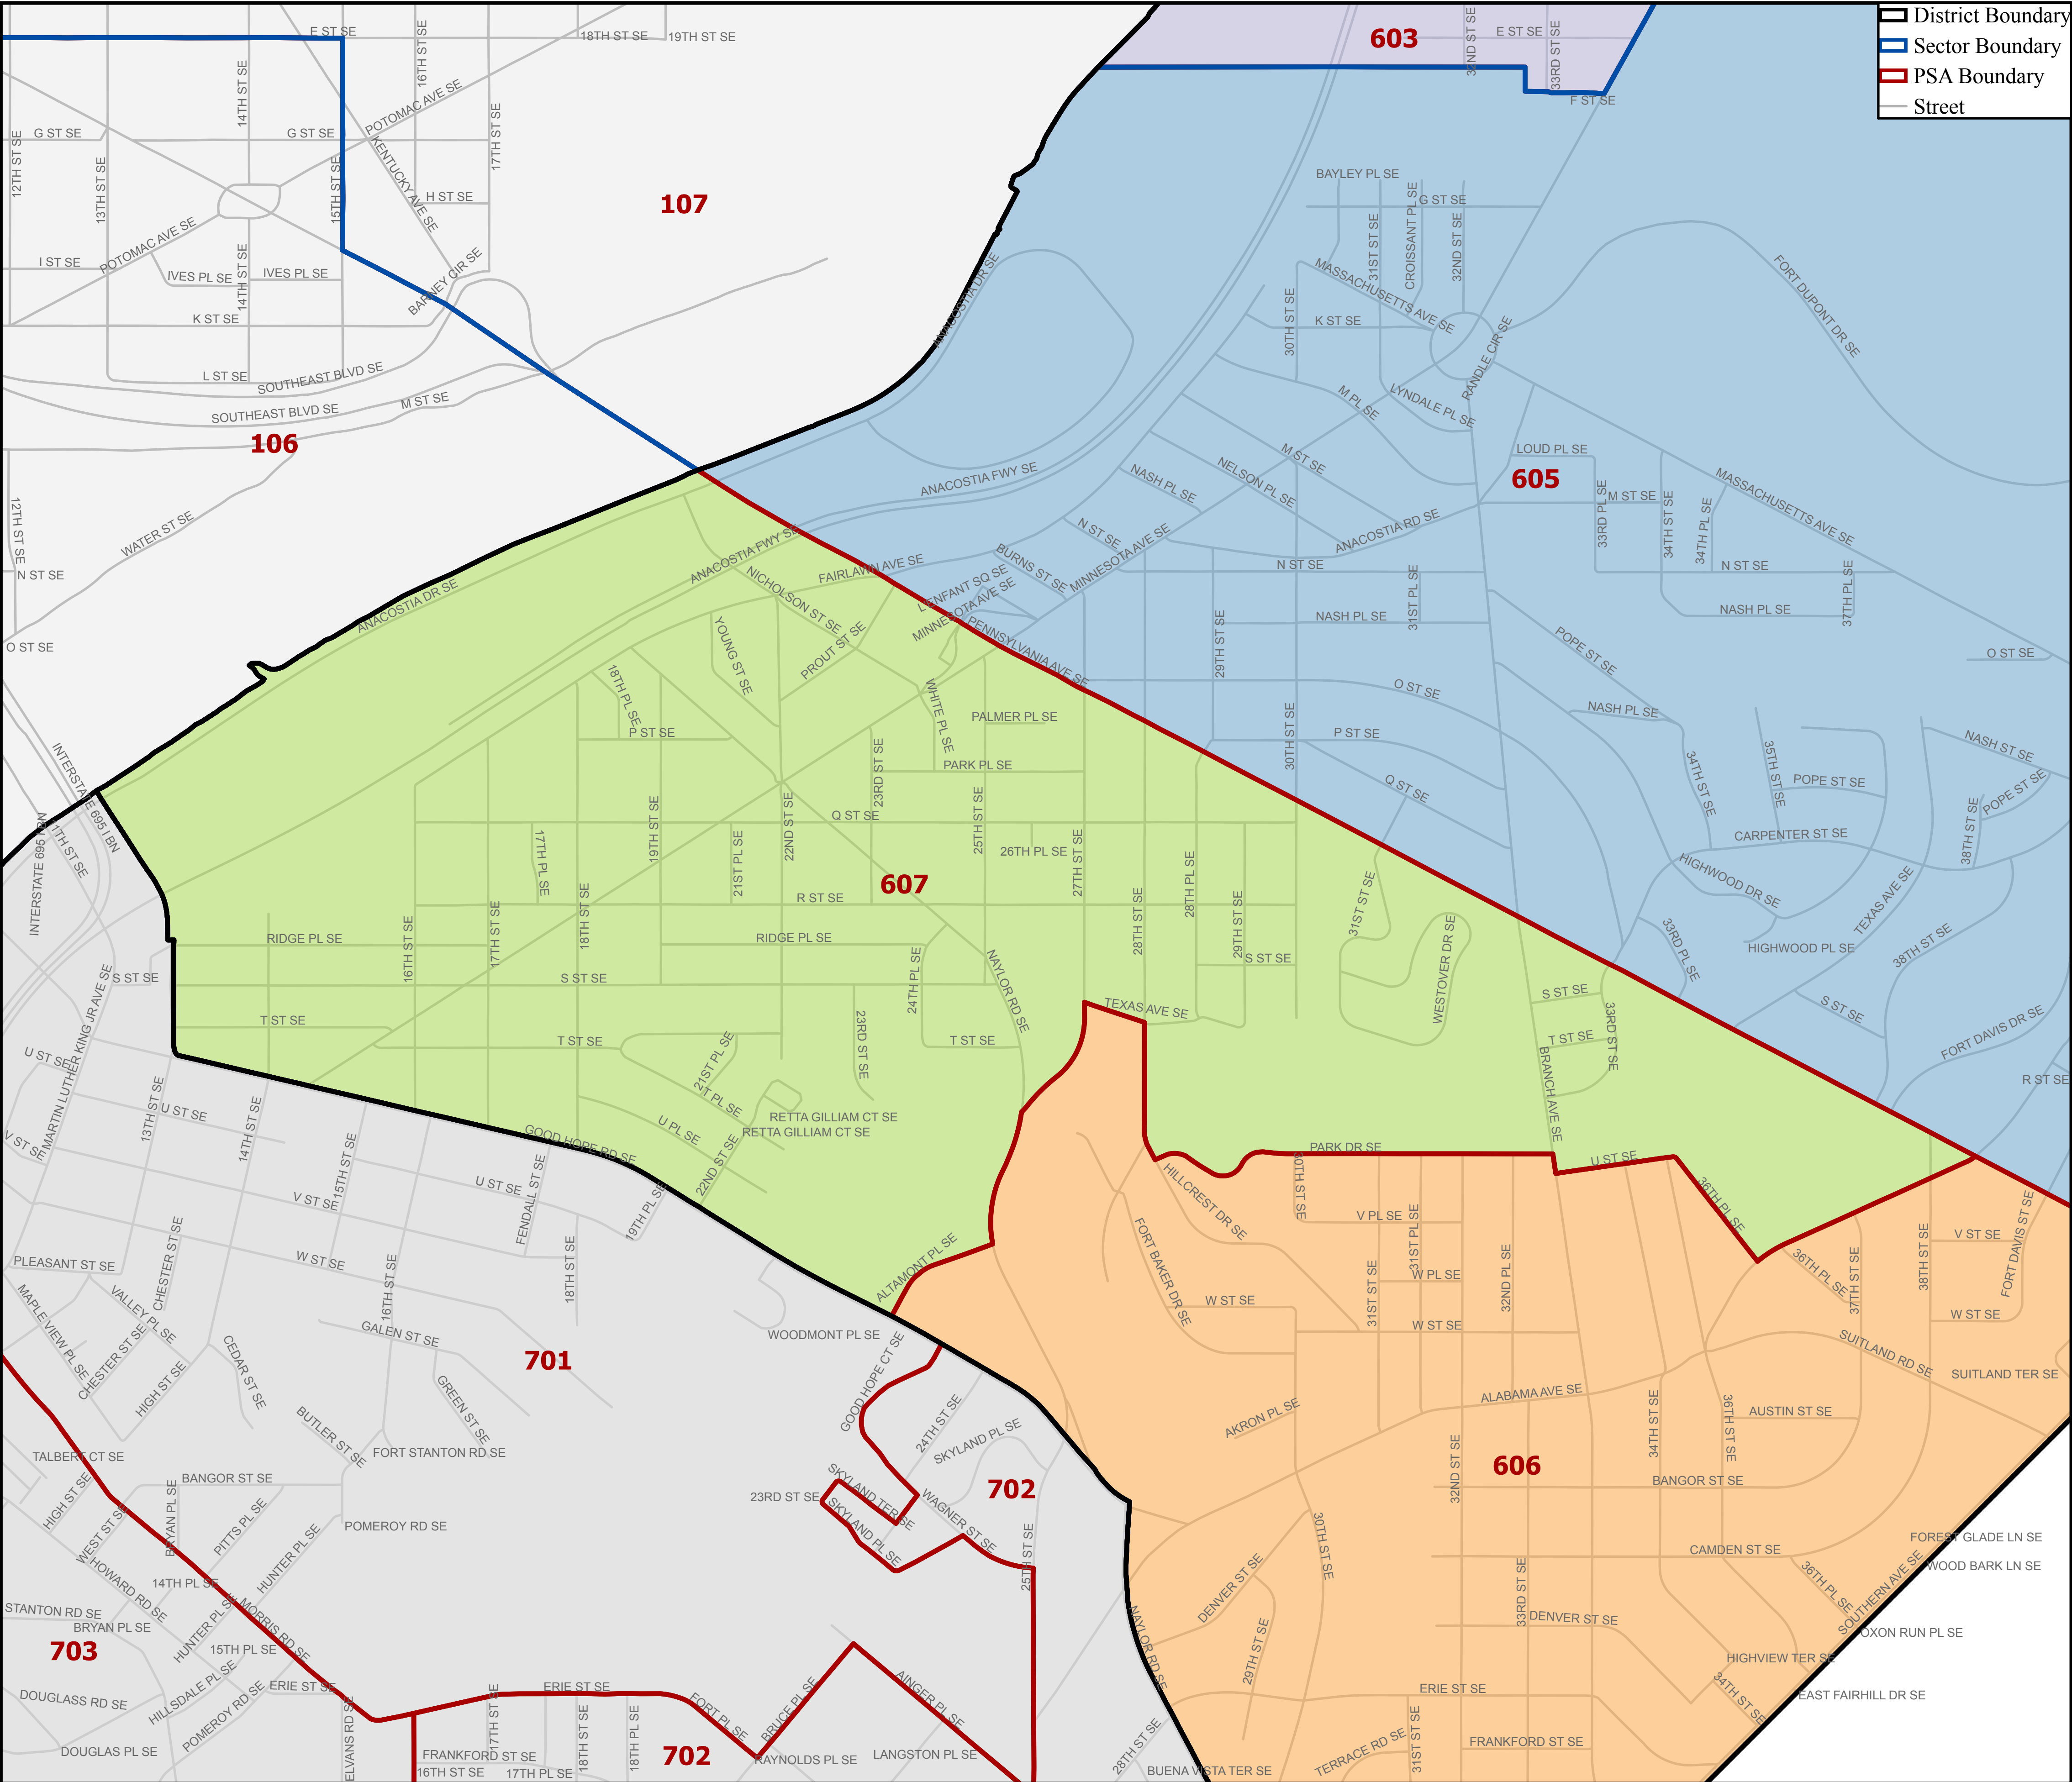

METROPOLITAN POLICE DEPARTMENT

POLICE SERVICE AREA 607

Boundaries Effective 1/10/2019
For crime statistics visit <http://crimecards.dc.gov>