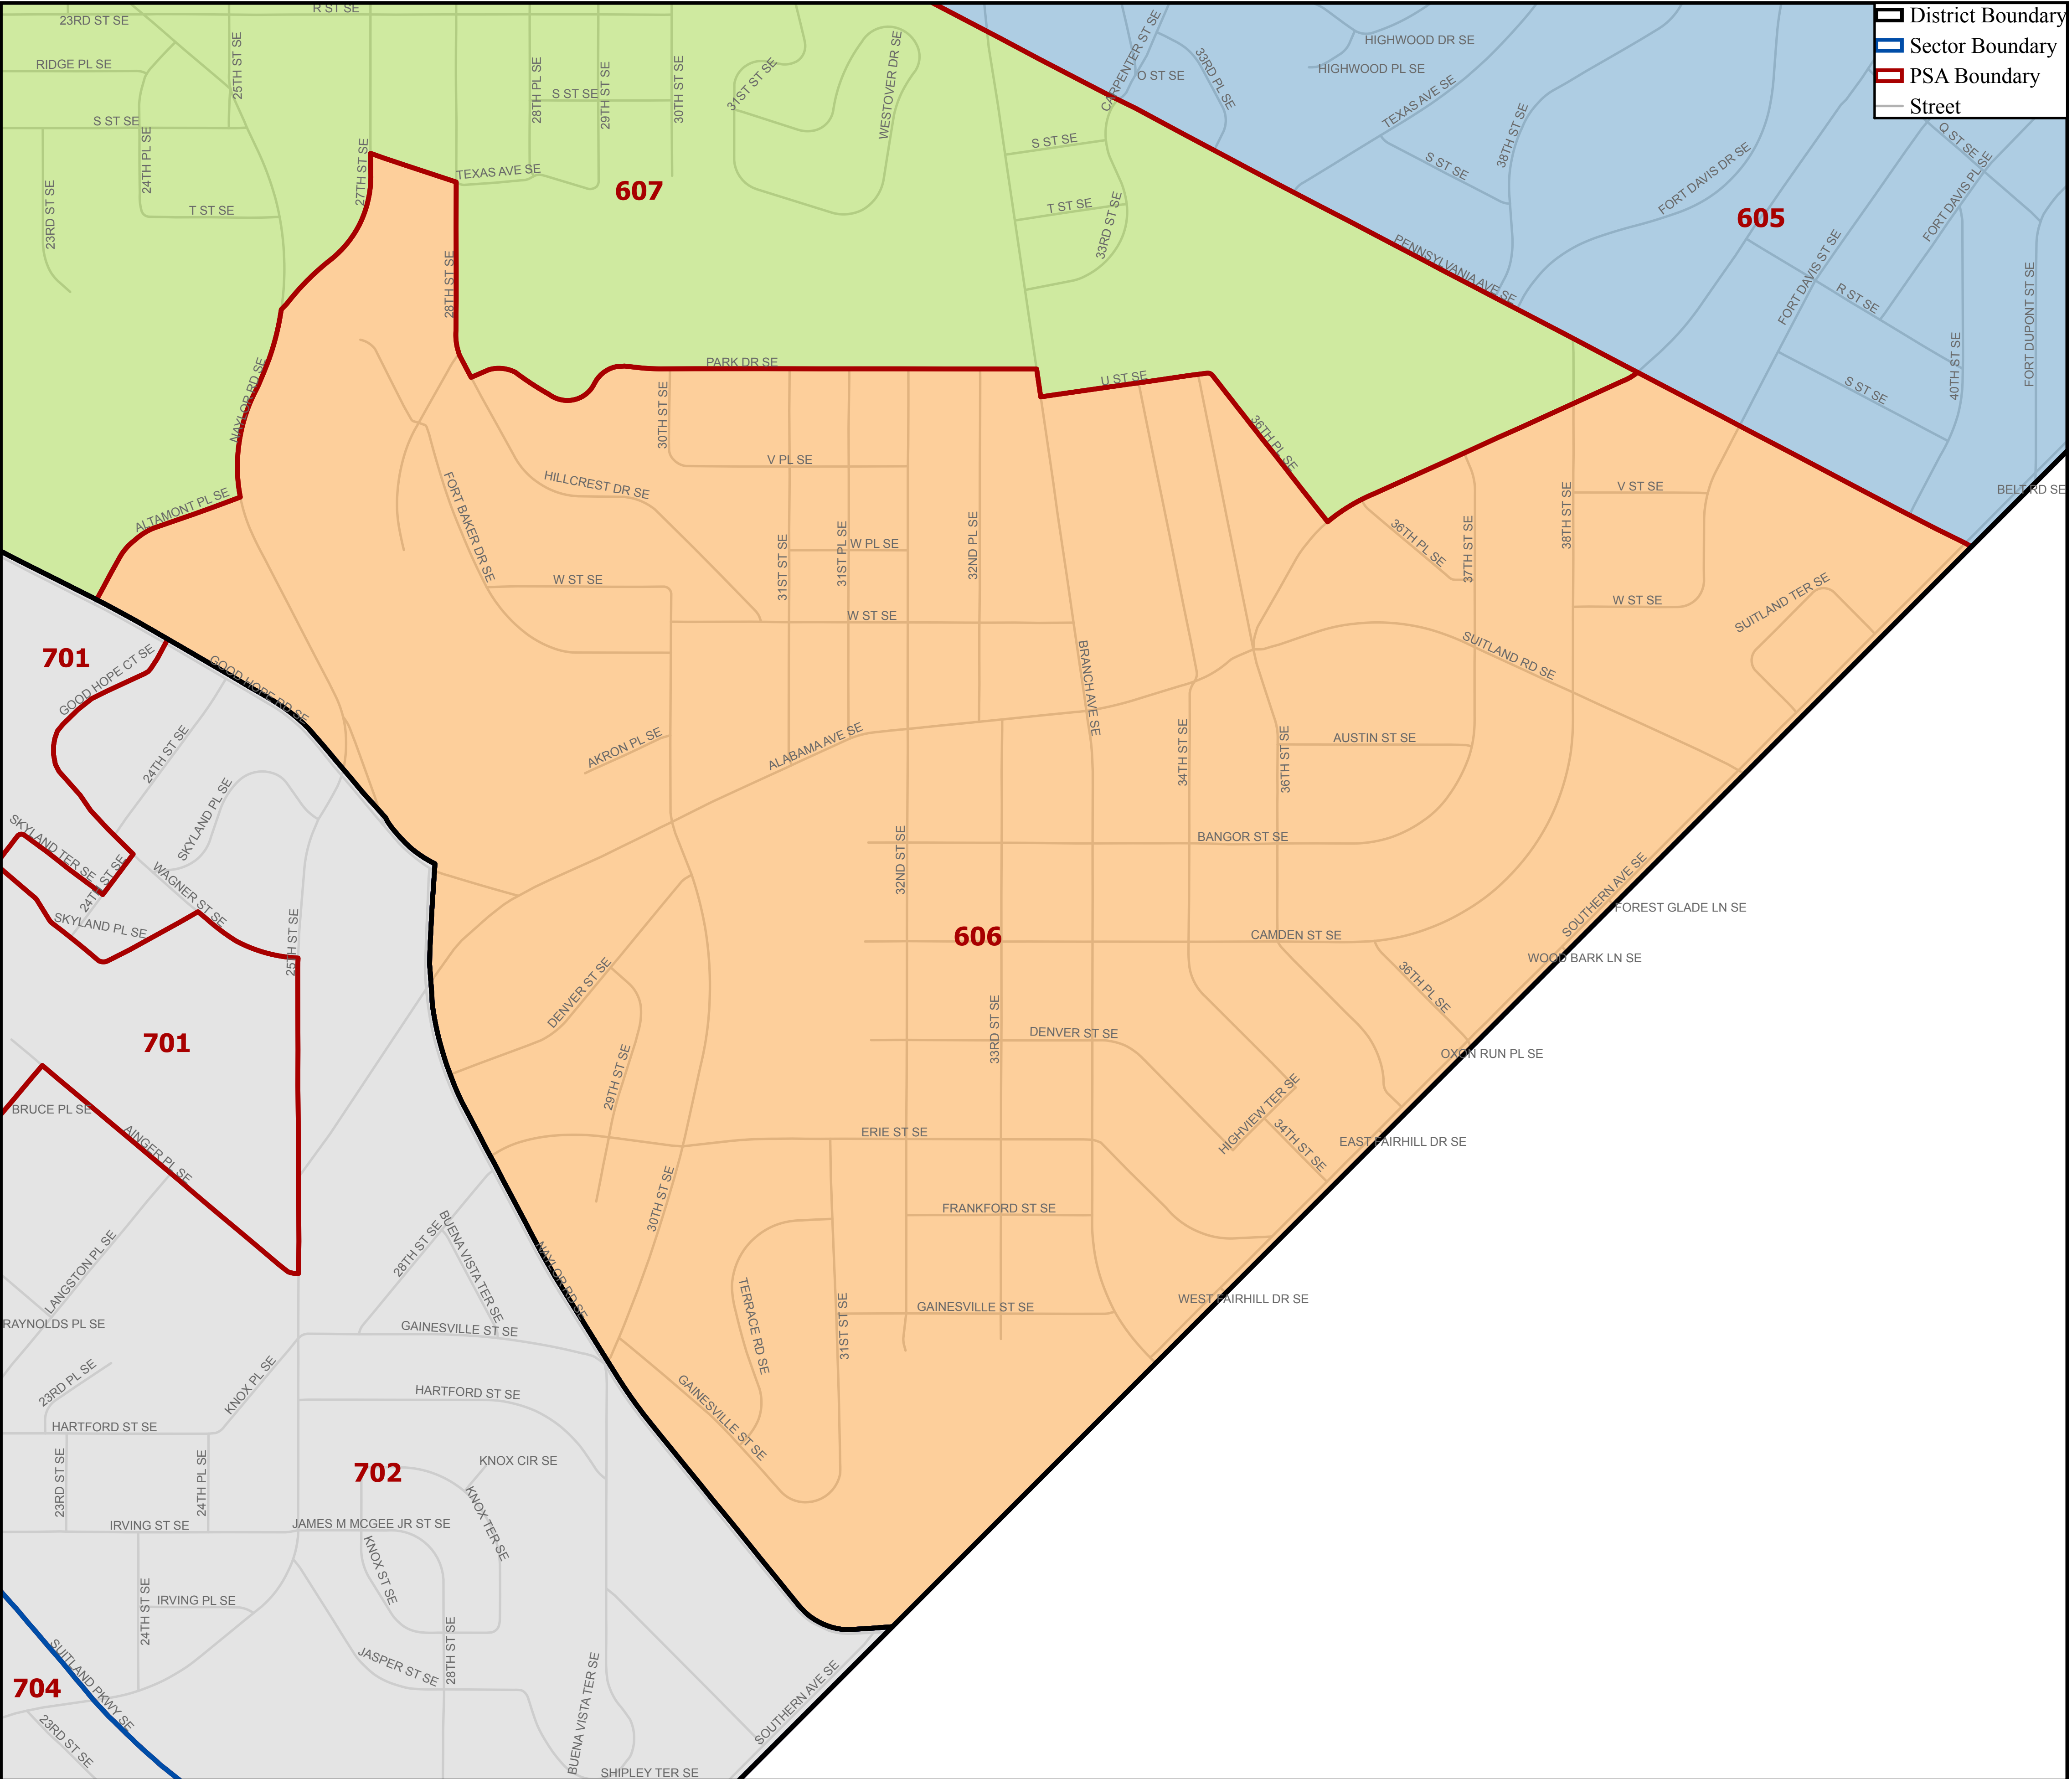

METROPOLITAN POLICE DEPARTMENT

POLICE SERVICE AREA 606

- District Boundary
- Sector Boundary
- PSA Boundary
- Street

Boundaries Effective 1/10/2019
 For crime statistics visit <http://crimecards.dc.gov>