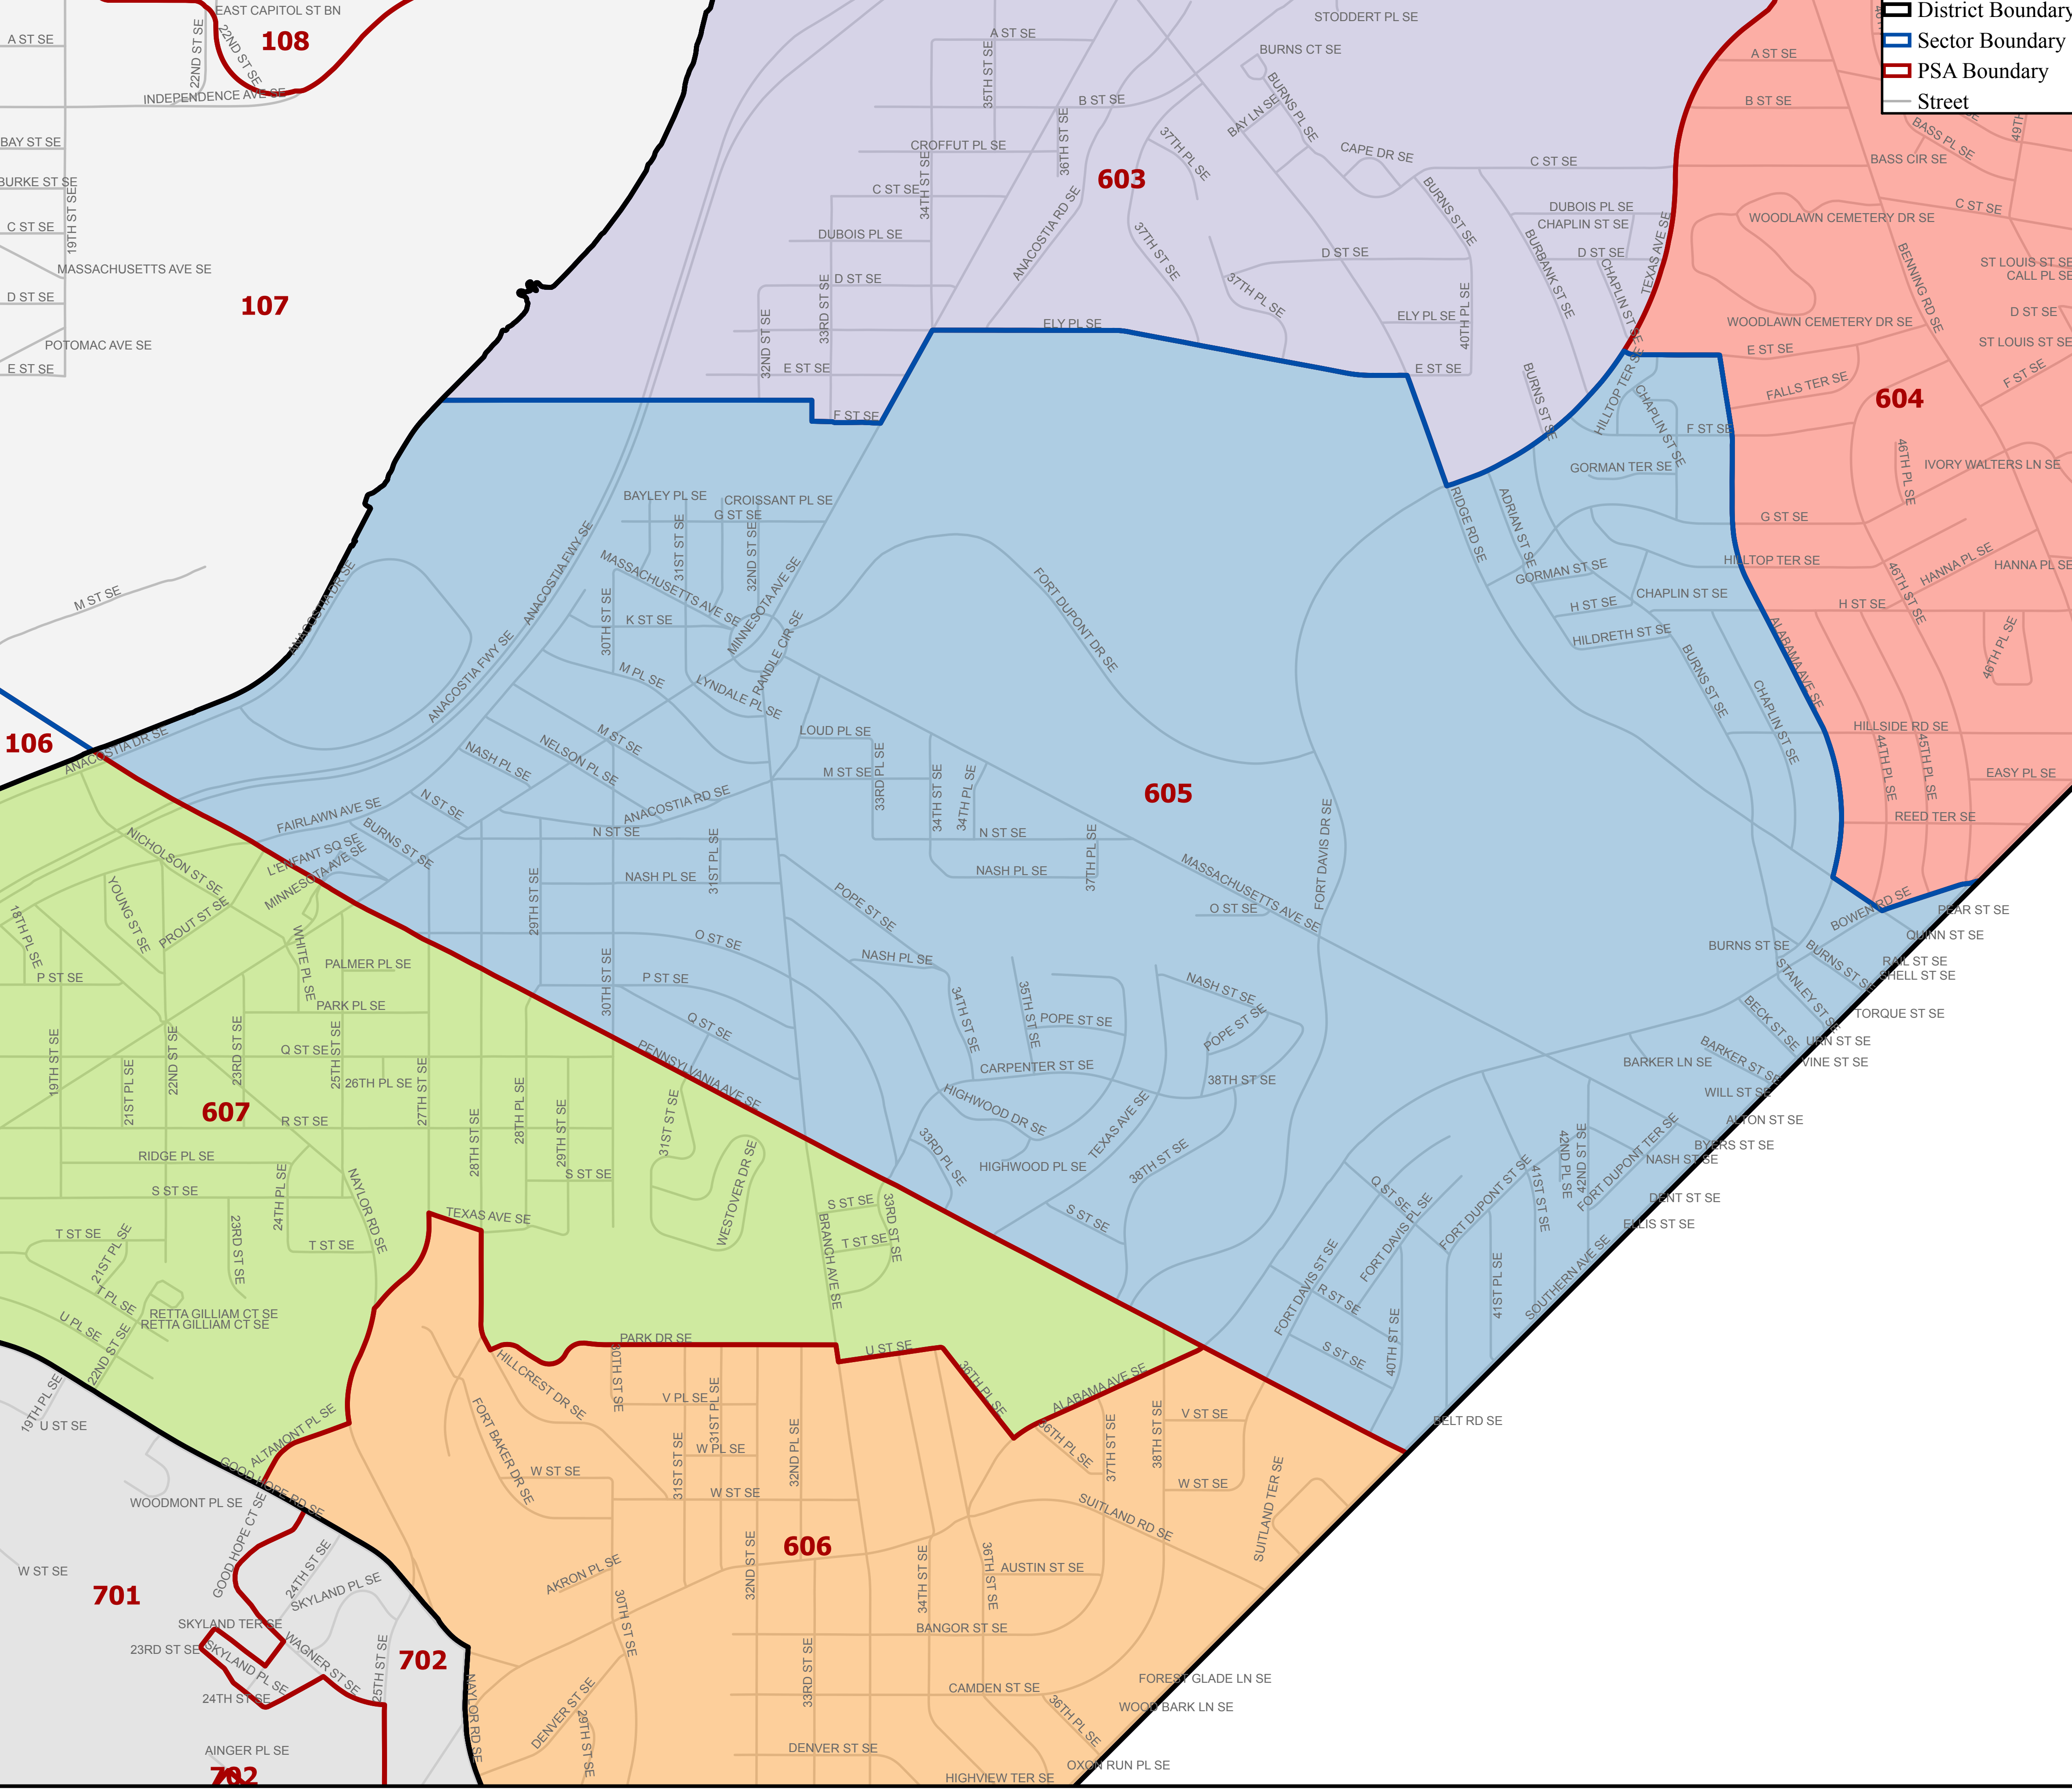

METROPOLITAN POLICE DEPARTMENT

POLICE SERVICE AREA 605

Boundaries Effective 1/10/2019
For crime statistics visit <http://crimecards.dc.gov>