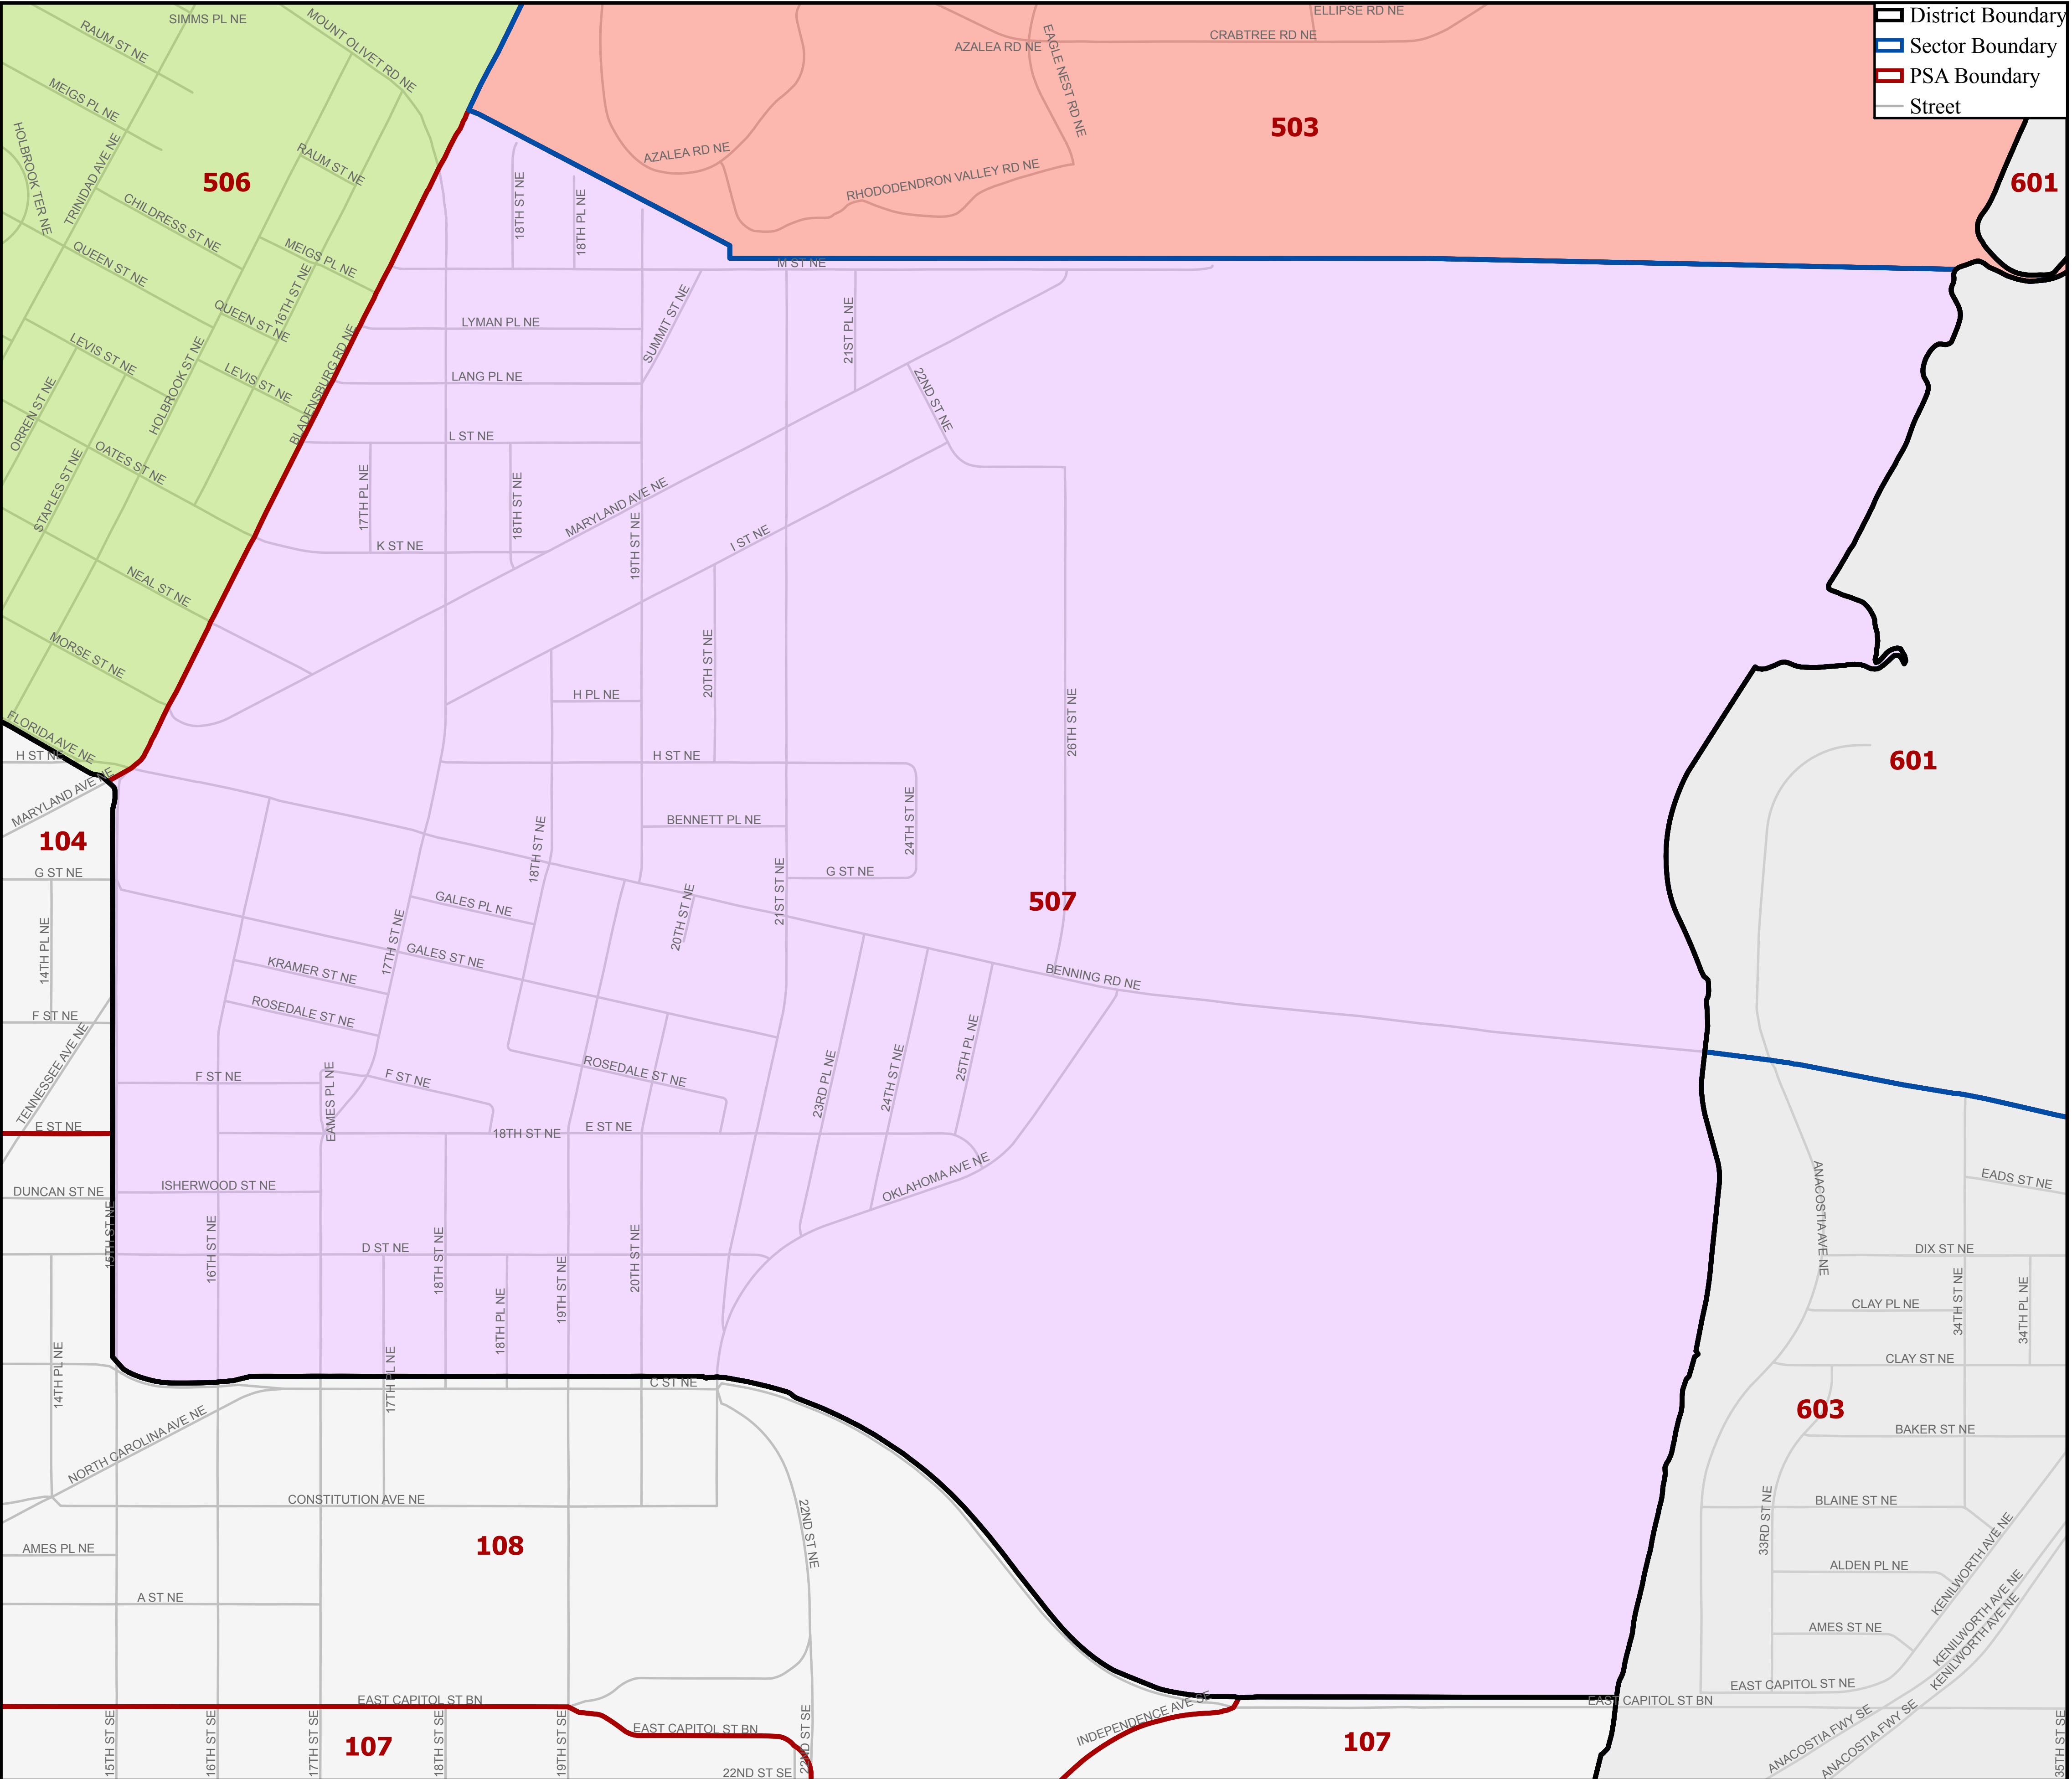

# METROPOLITAN POLICE DEPARTMENT

## POLICE SERVICE AREA 507

- District Boundary
- Sector Boundary
- PSA Boundary
- Street

Boundaries Effective 1/10/2019  
 For crime statistics visit <http://crimecards.dc.gov>