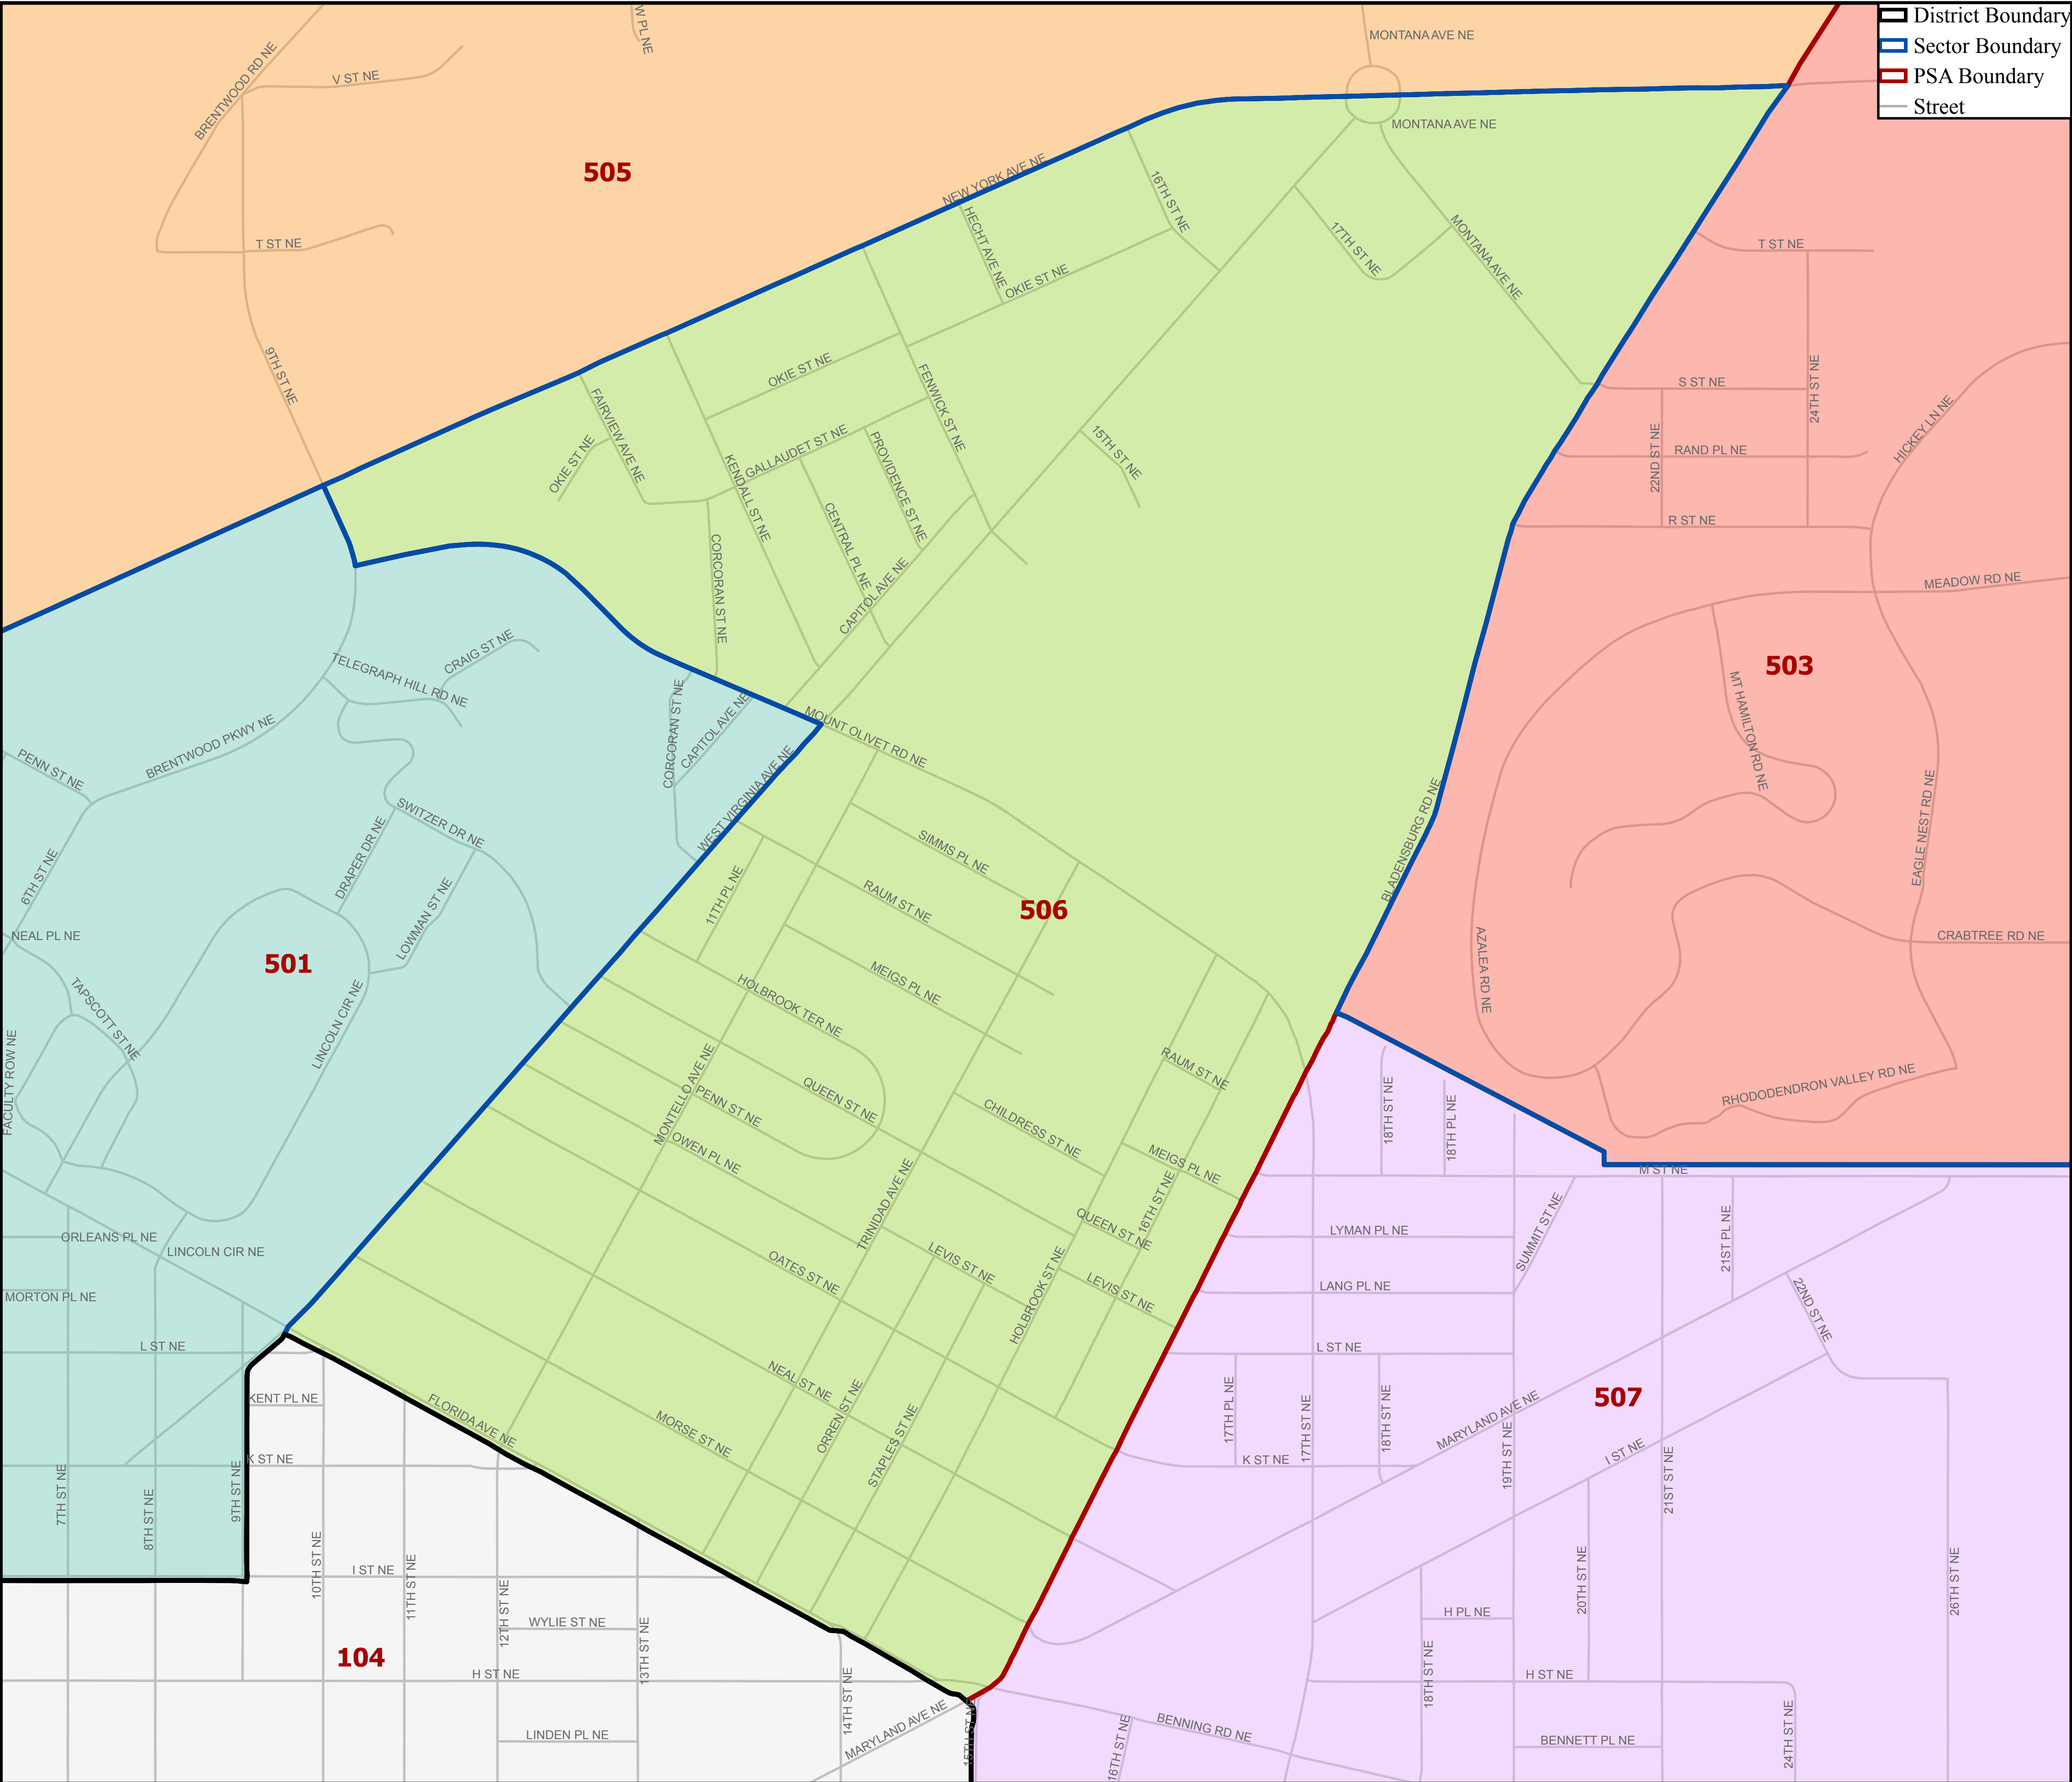

METROPOLITAN POLICE DEPARTMENT

POLICE SERVICE AREA 506

- District Boundary
- Sector Boundary
- PSA Boundary
- Street

Boundaries Effective 1/10/2019
For crime statistics visit <http://crimecards.dc.gov>

Peter Newsham
Chief of Police

THE DISTRICT OF COLUMBIA