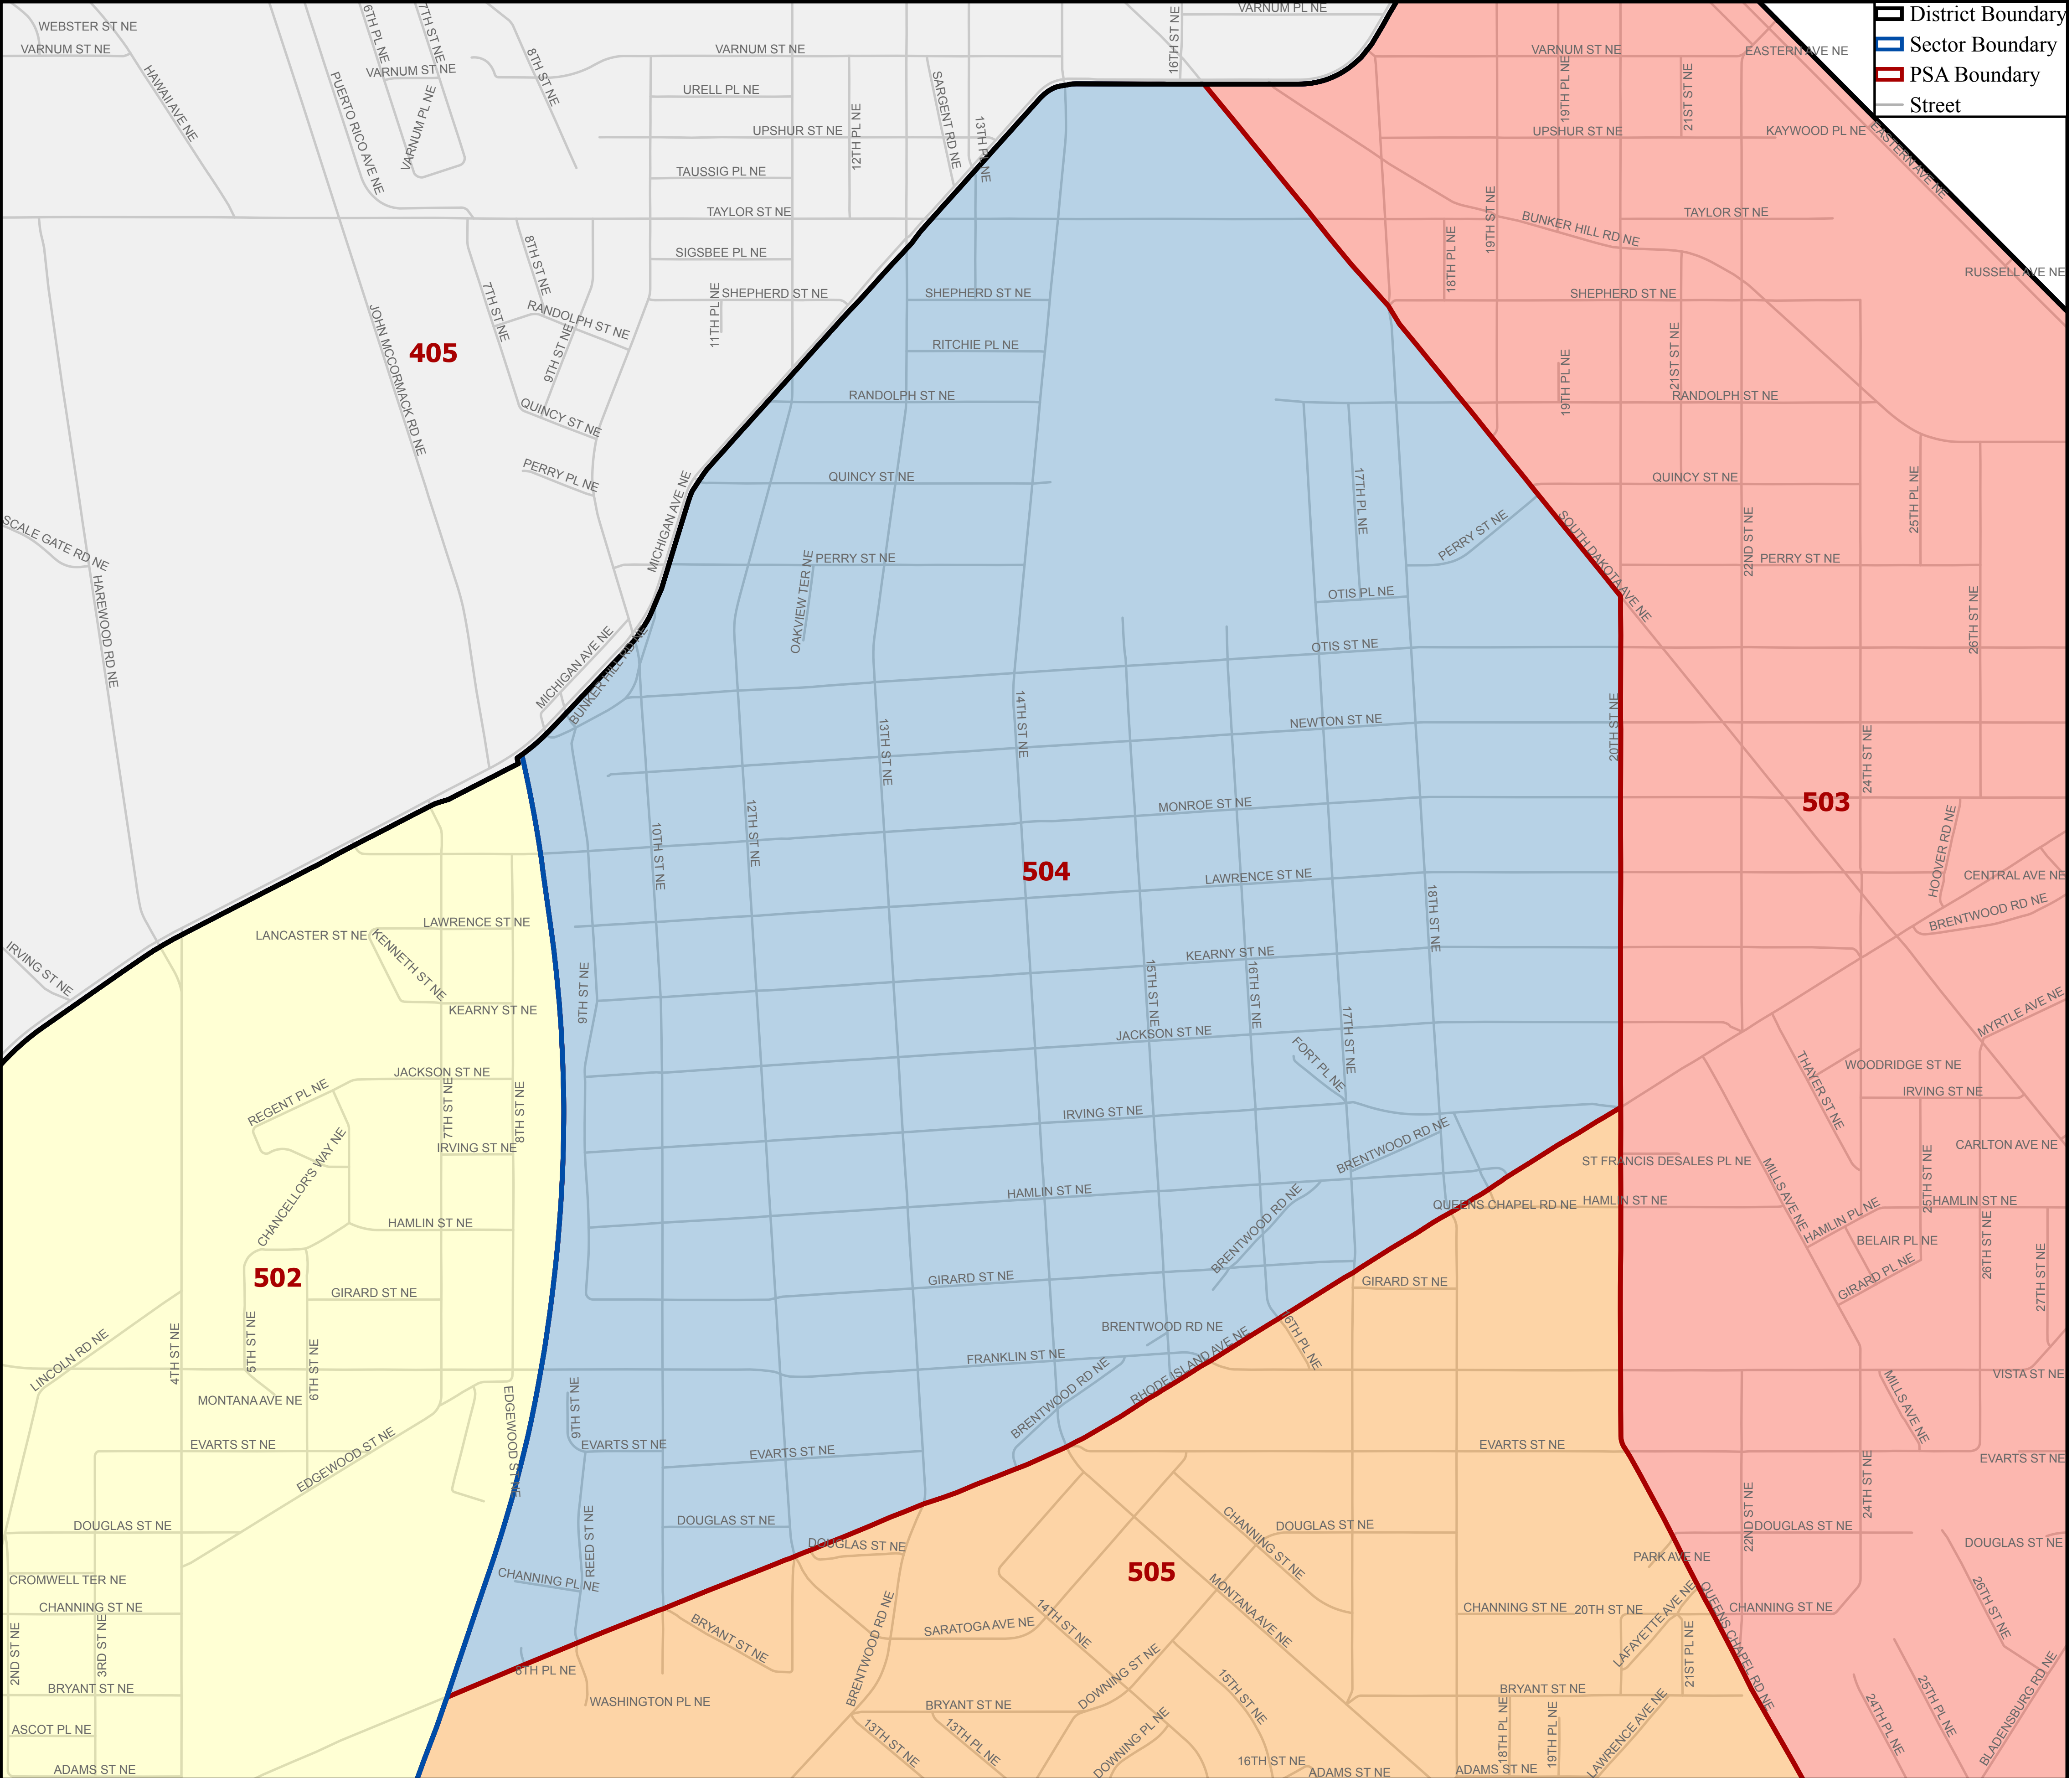

METROPOLITAN POLICE DEPARTMENT

POLICE SERVICE AREA 504

- District Boundary
- Sector Boundary
- PSA Boundary
- Street

Boundaries Effective 1/10/2019
For crime statistics visit <http://crimecards.dc.gov>