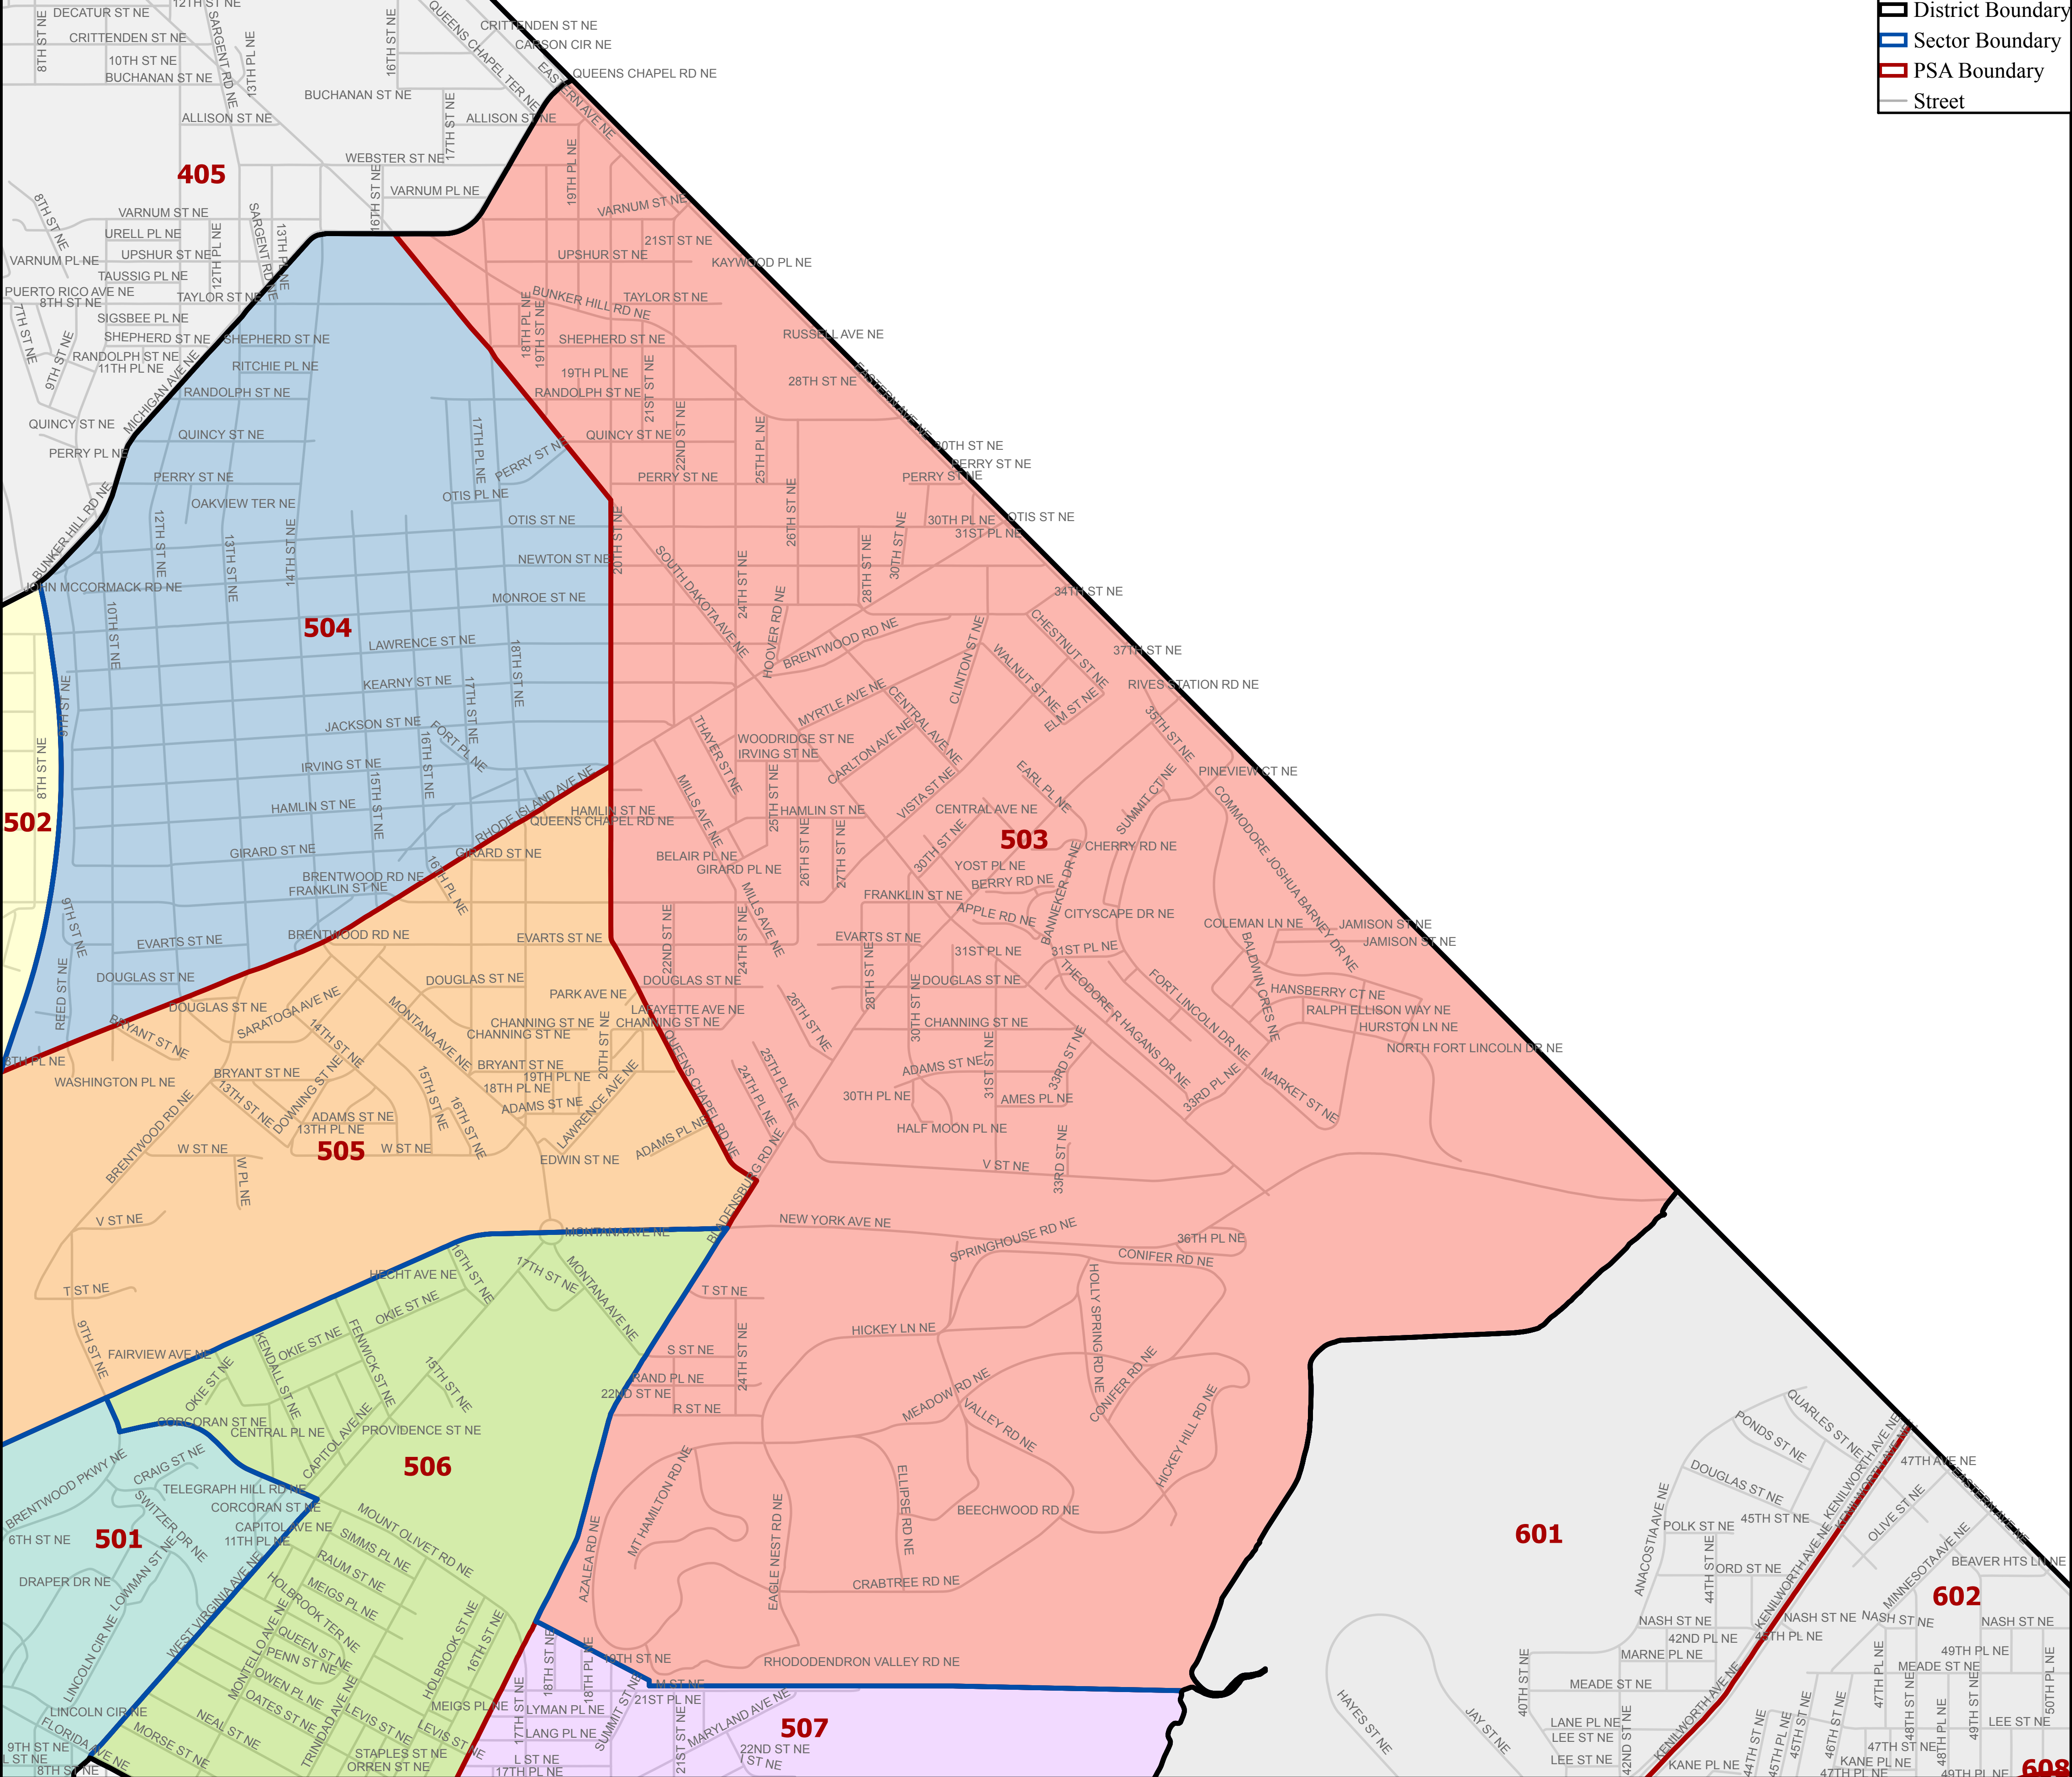

METROPOLITAN POLICE DEPARTMENT

POLICE SERVICE AREA 503

- District Boundary
- Sector Boundary
- PSA Boundary
- Street

Boundaries Effective 1/10/2019
 For crime statistics visit <http://crimecards.dc.gov>

Peter Newsham
 Chief of Police

THE DISTRICT OF COLUMBIA