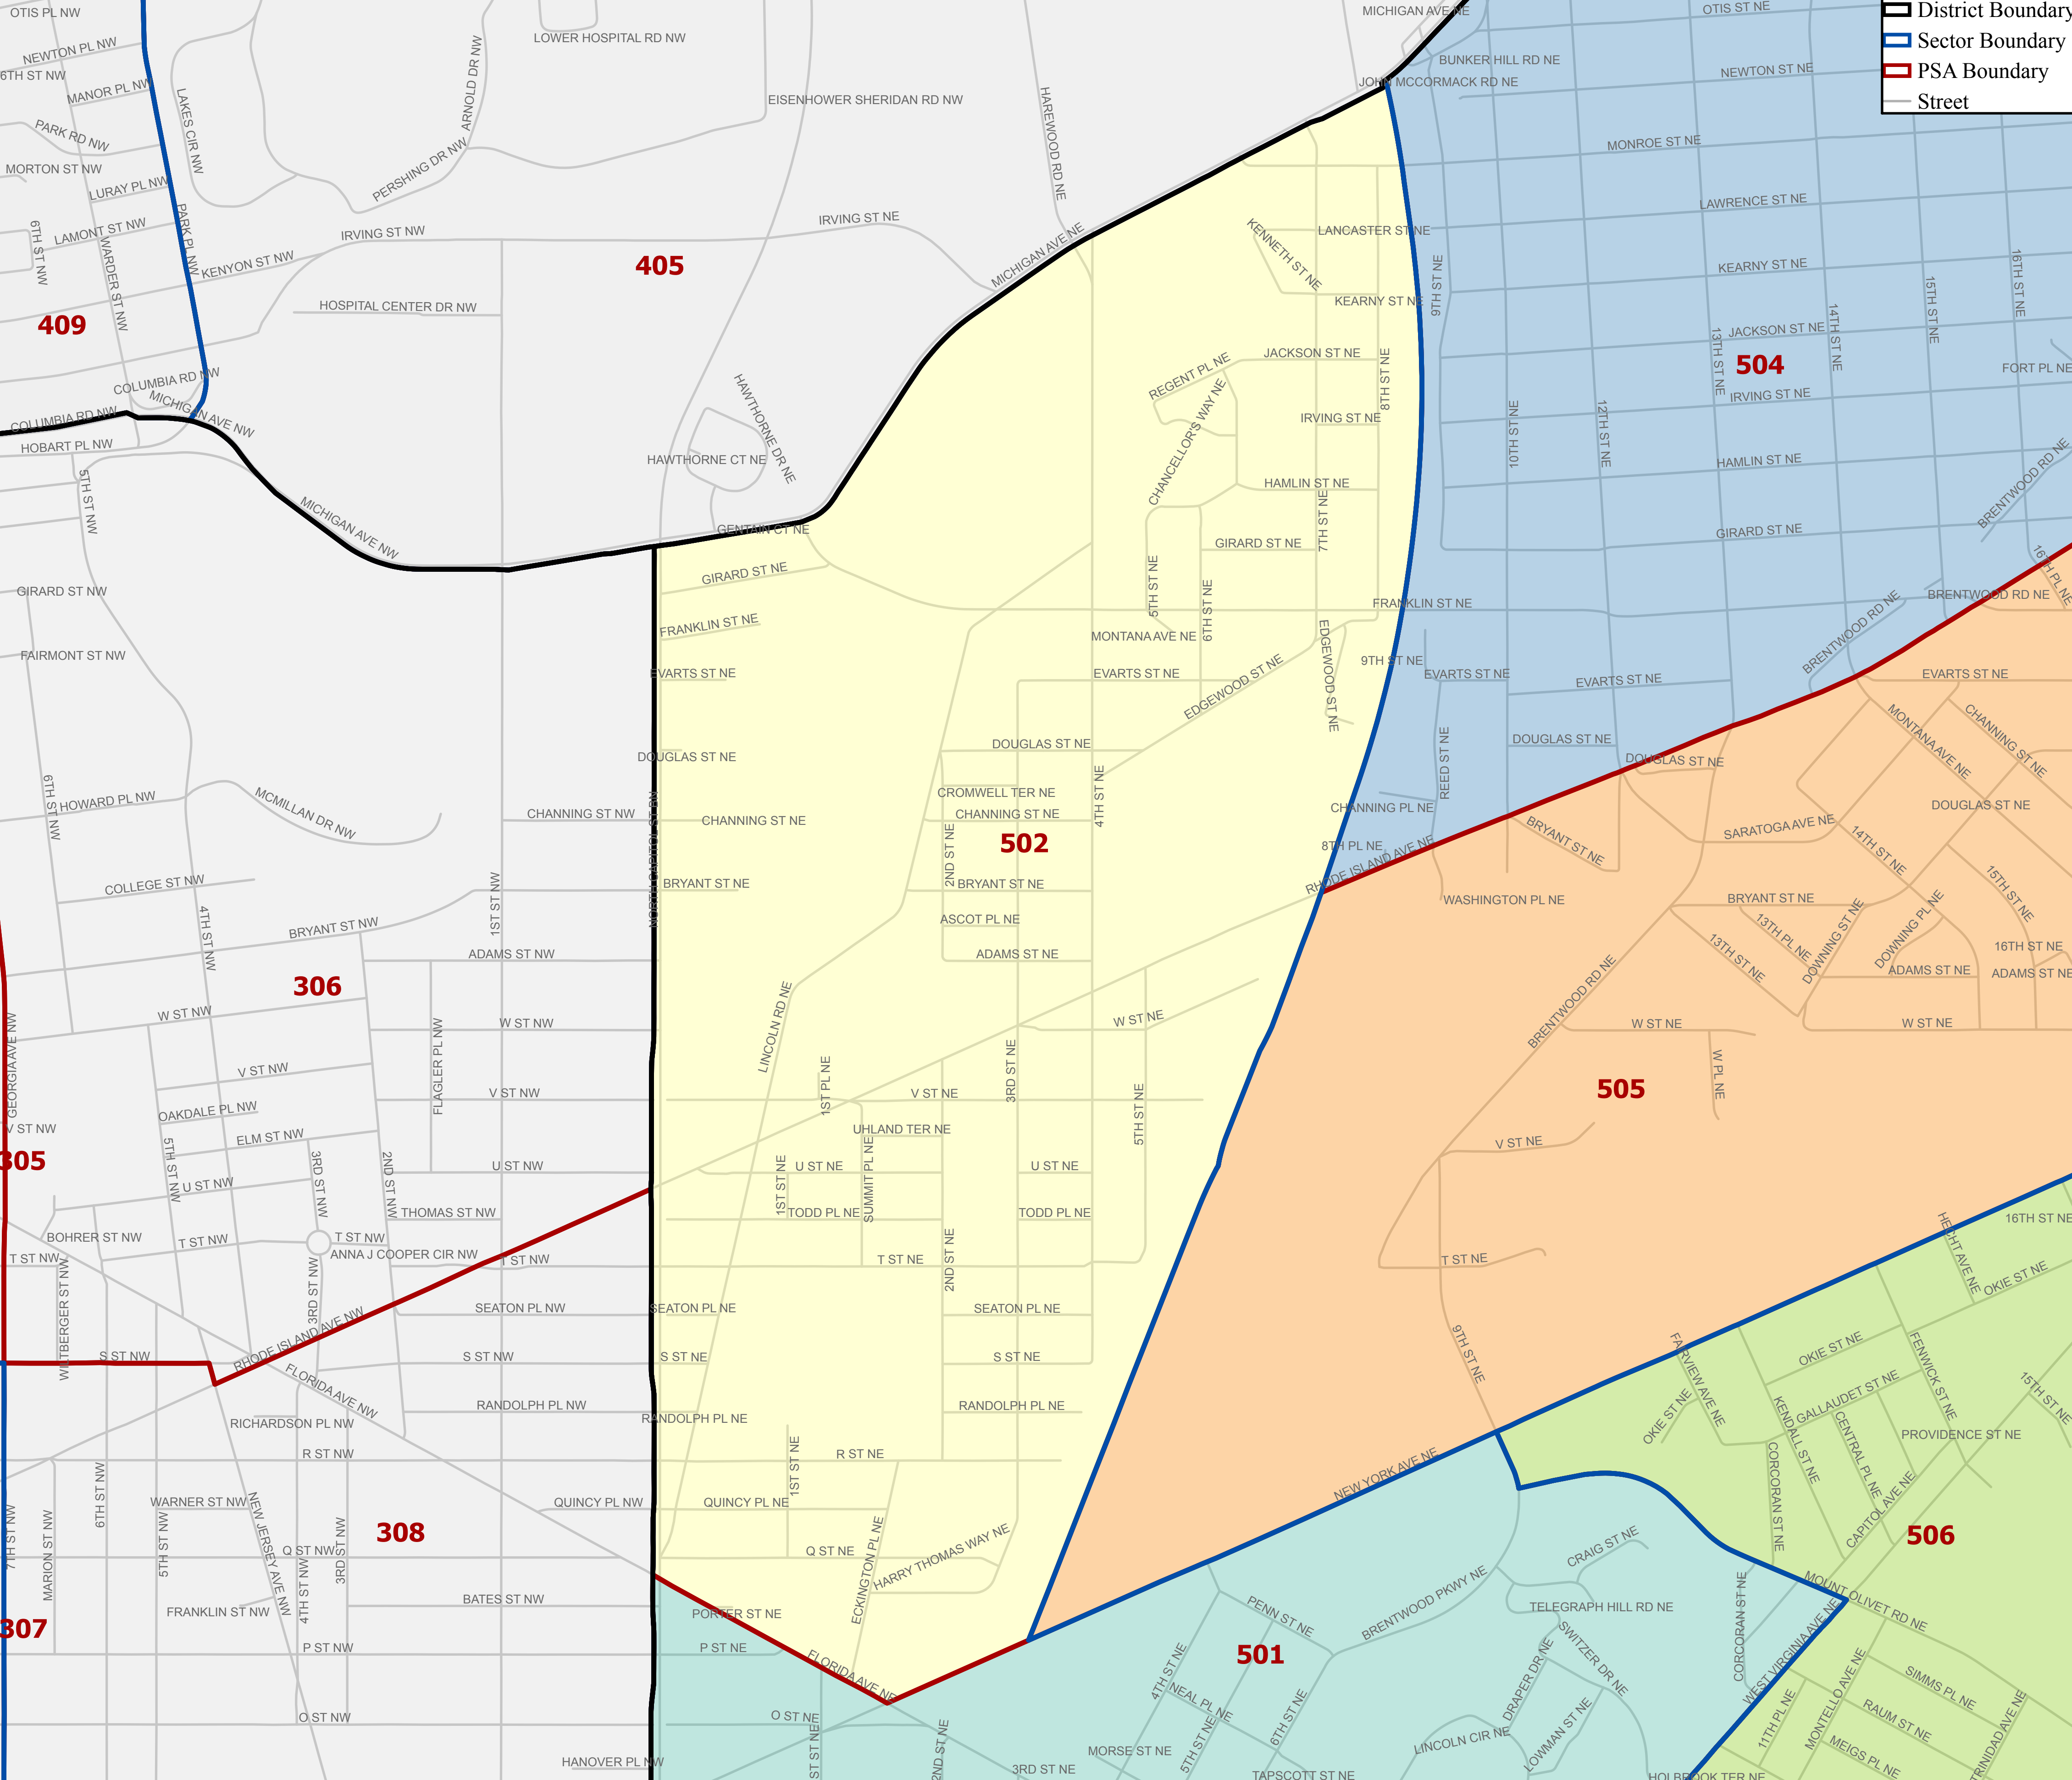

METROPOLITAN POLICE DEPARTMENT

POLICE SERVICE AREA 502

Boundaries Effective 1/10/2019
 For crime statistics visit <http://crimecards.dc.gov>