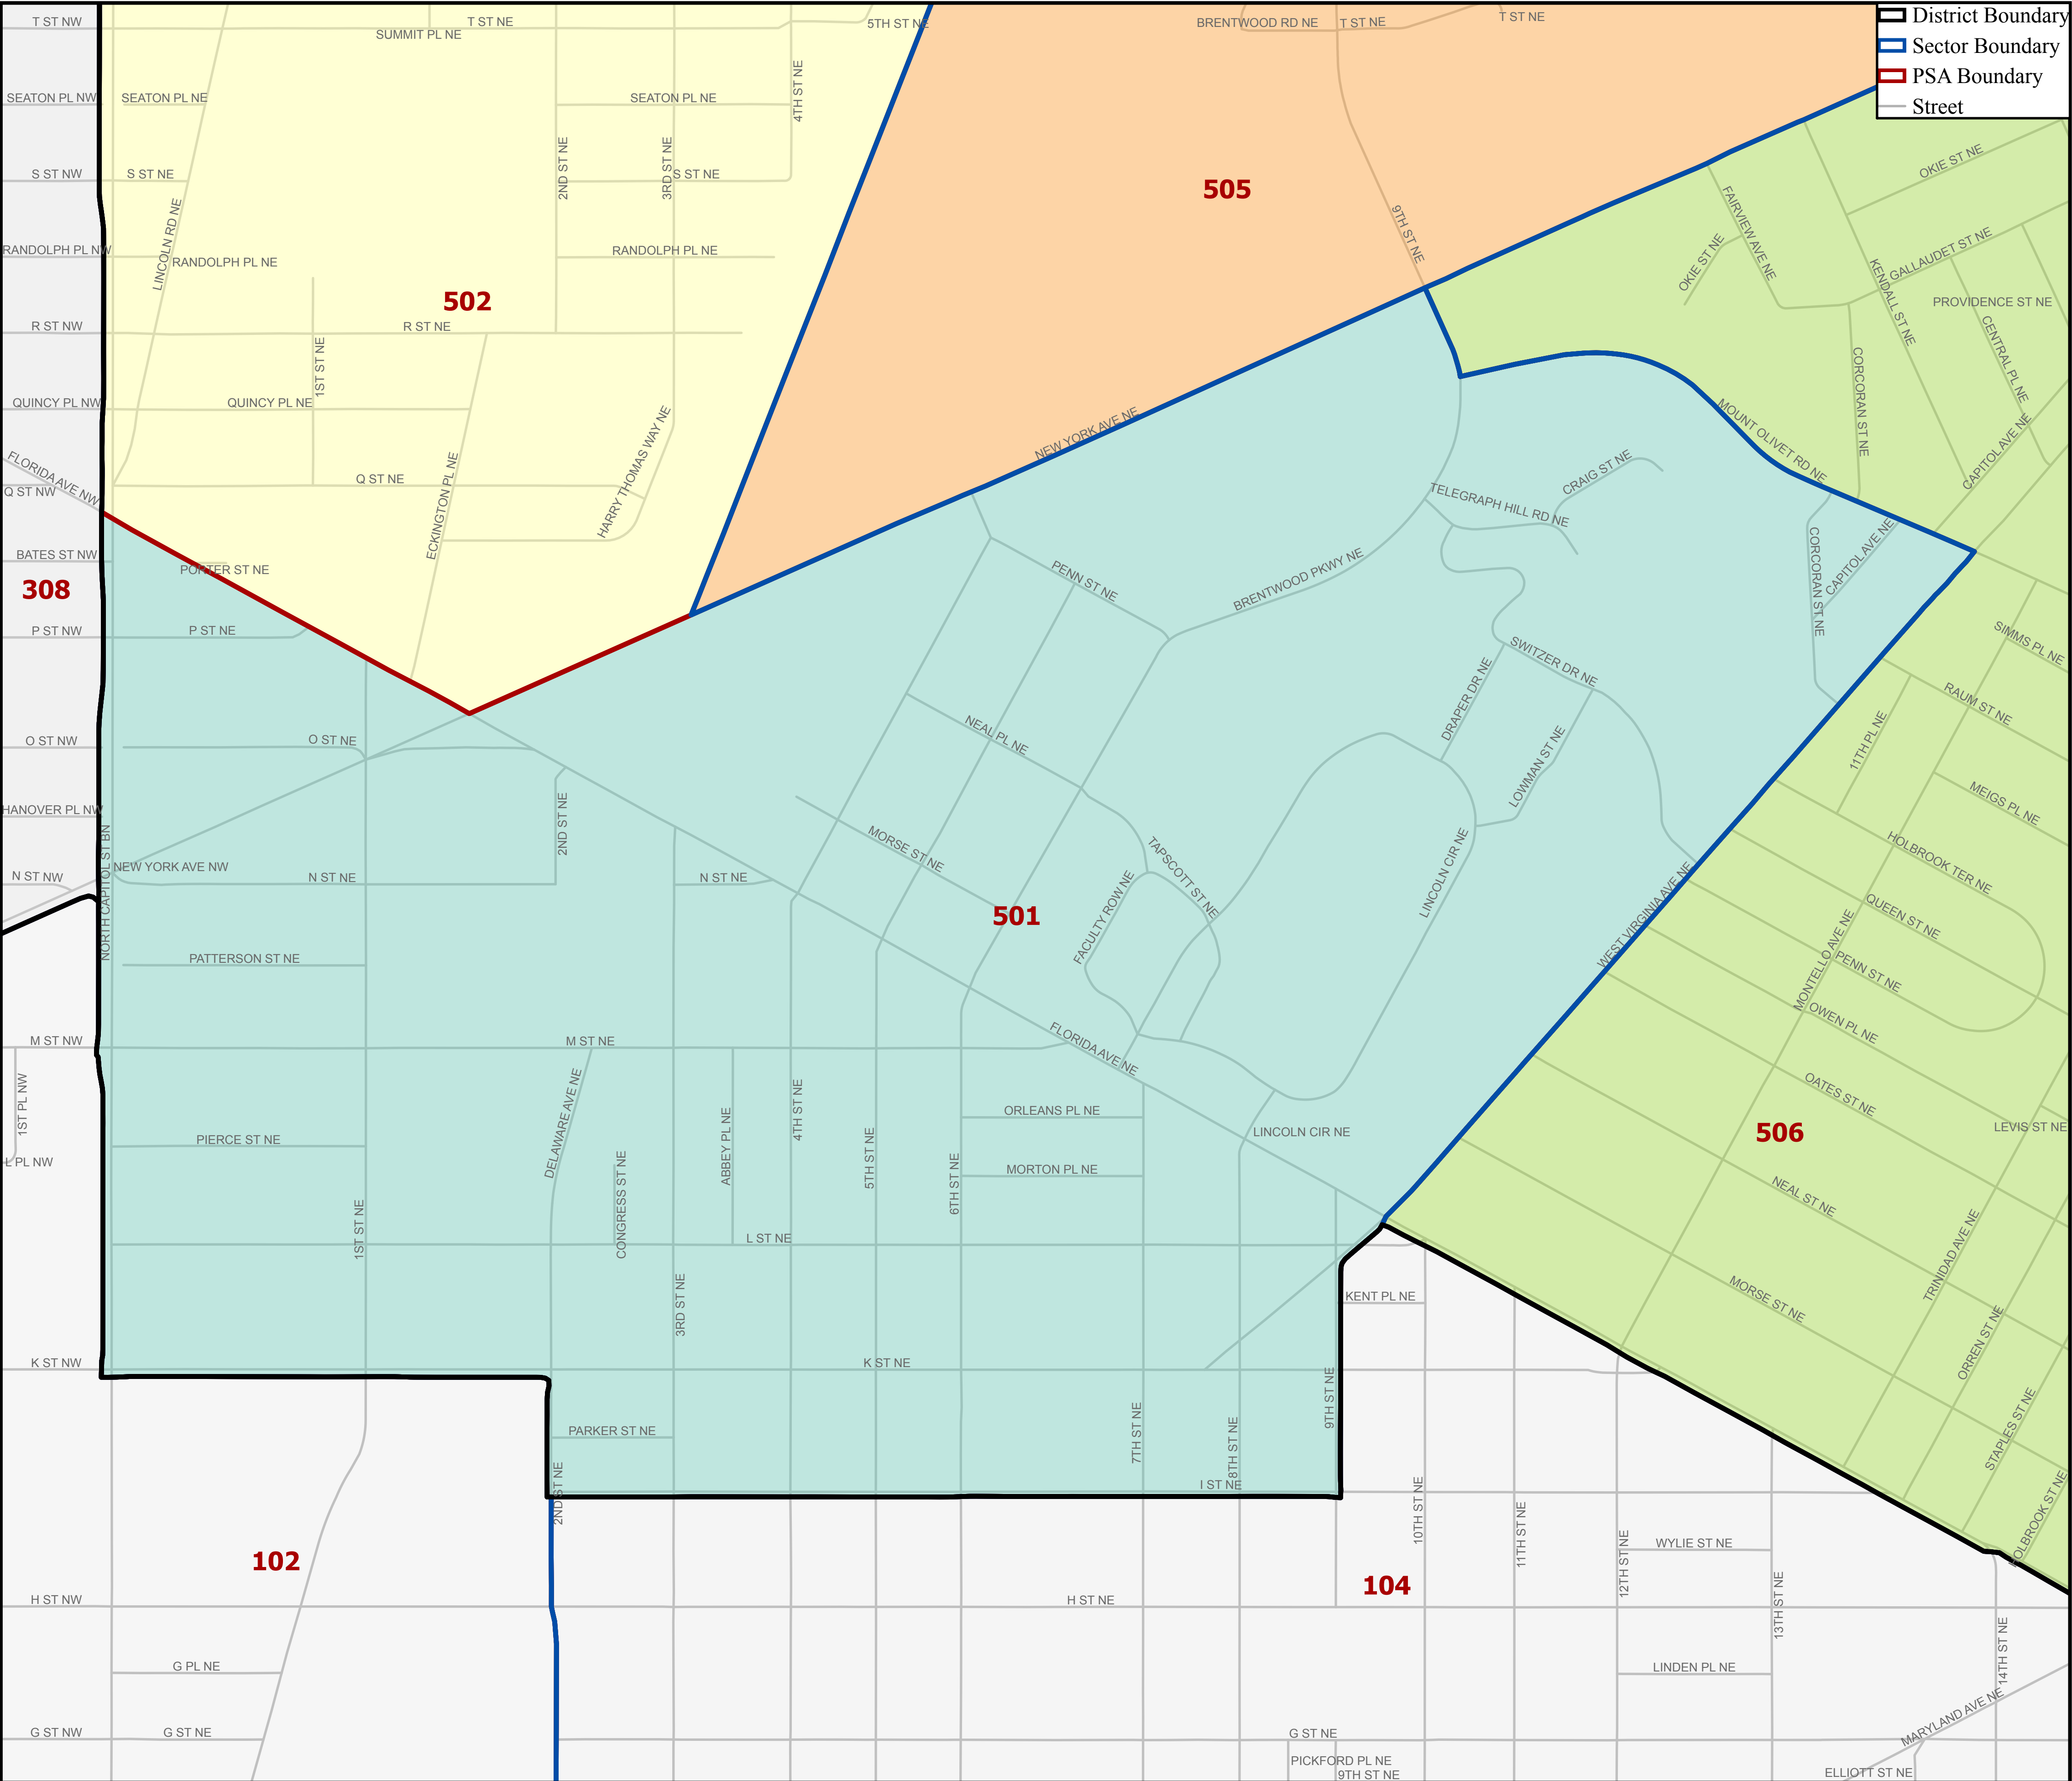

METROPOLITAN POLICE DEPARTMENT

POLICE SERVICE AREA 501

- District Boundary
- Sector Boundary
- PSA Boundary
- Street

Boundaries Effective 1/10/2019
 For crime statistics visit <http://crimecards.dc.gov>