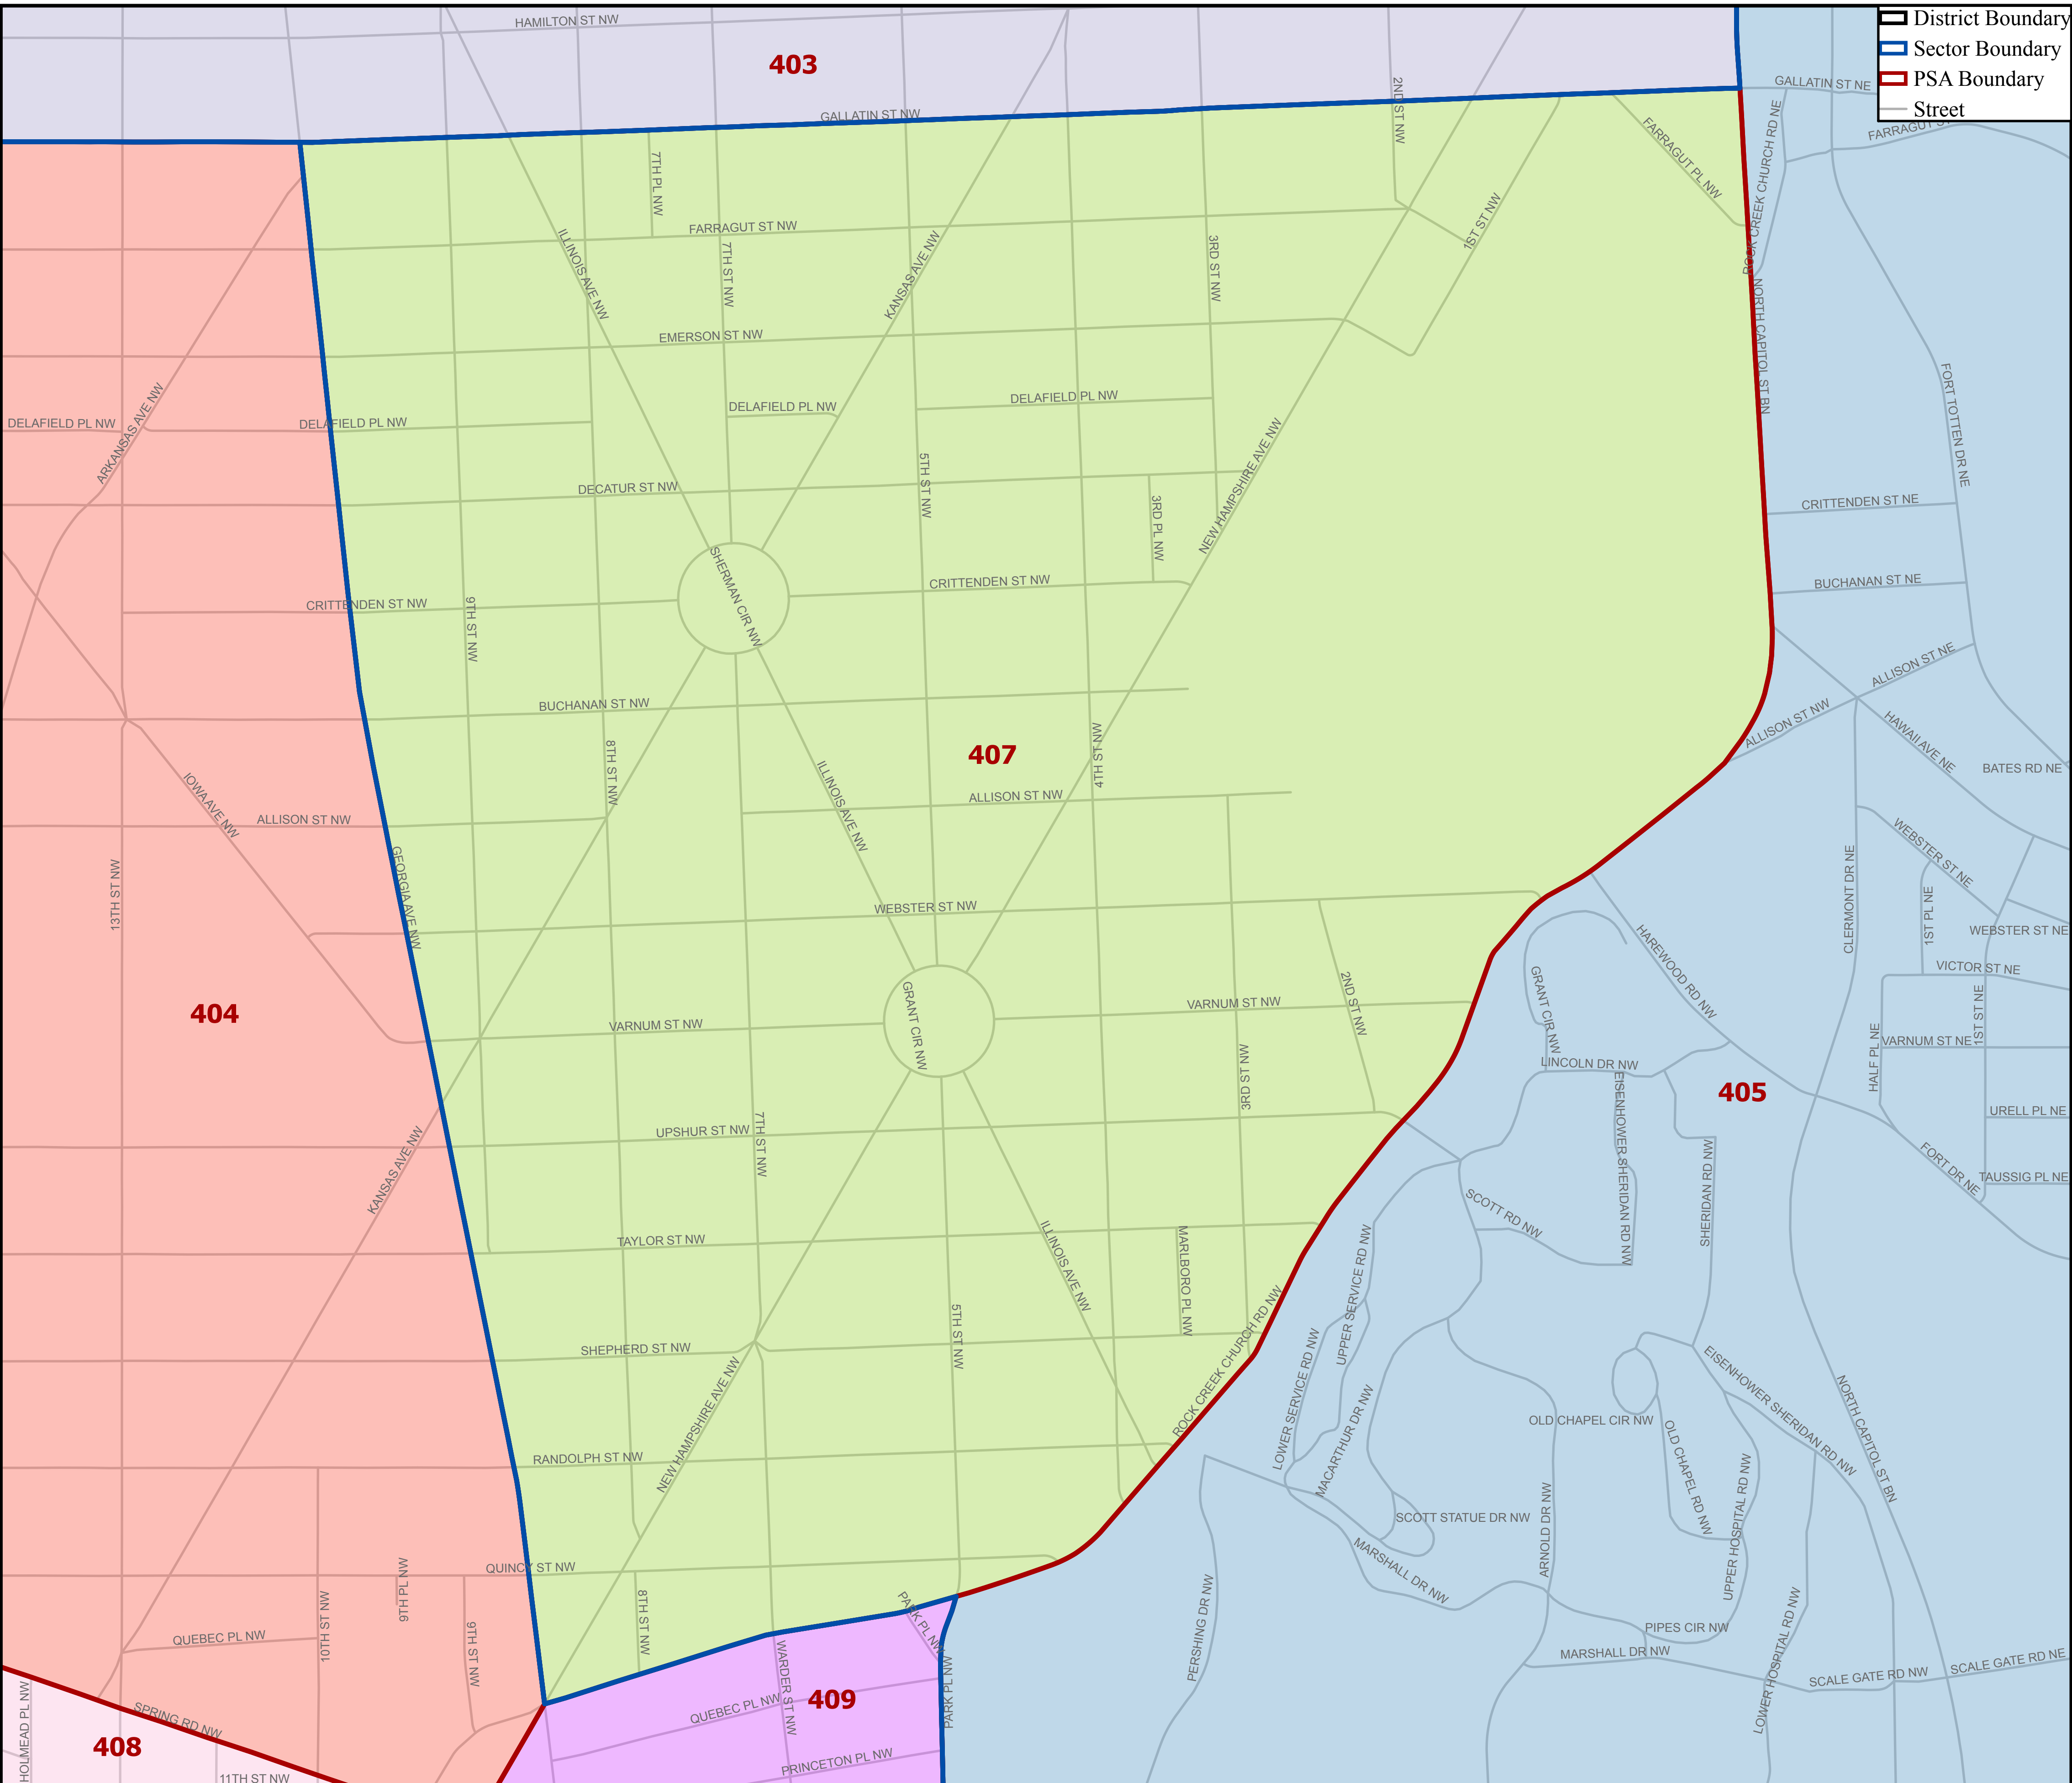

METROPOLITAN POLICE DEPARTMENT

POLICE SERVICE AREA 407

Boundaries Effective 1/10/2019
For crime statistics visit <http://crimecards.dc.gov>

Peter Newsham
Chief of Police

THE DISTRICT
OF COLUMBIA

Metropolitan Police Department

300 Indiana Avenue, NW | Washington, DC 20001
www.mpdc.dc.gov