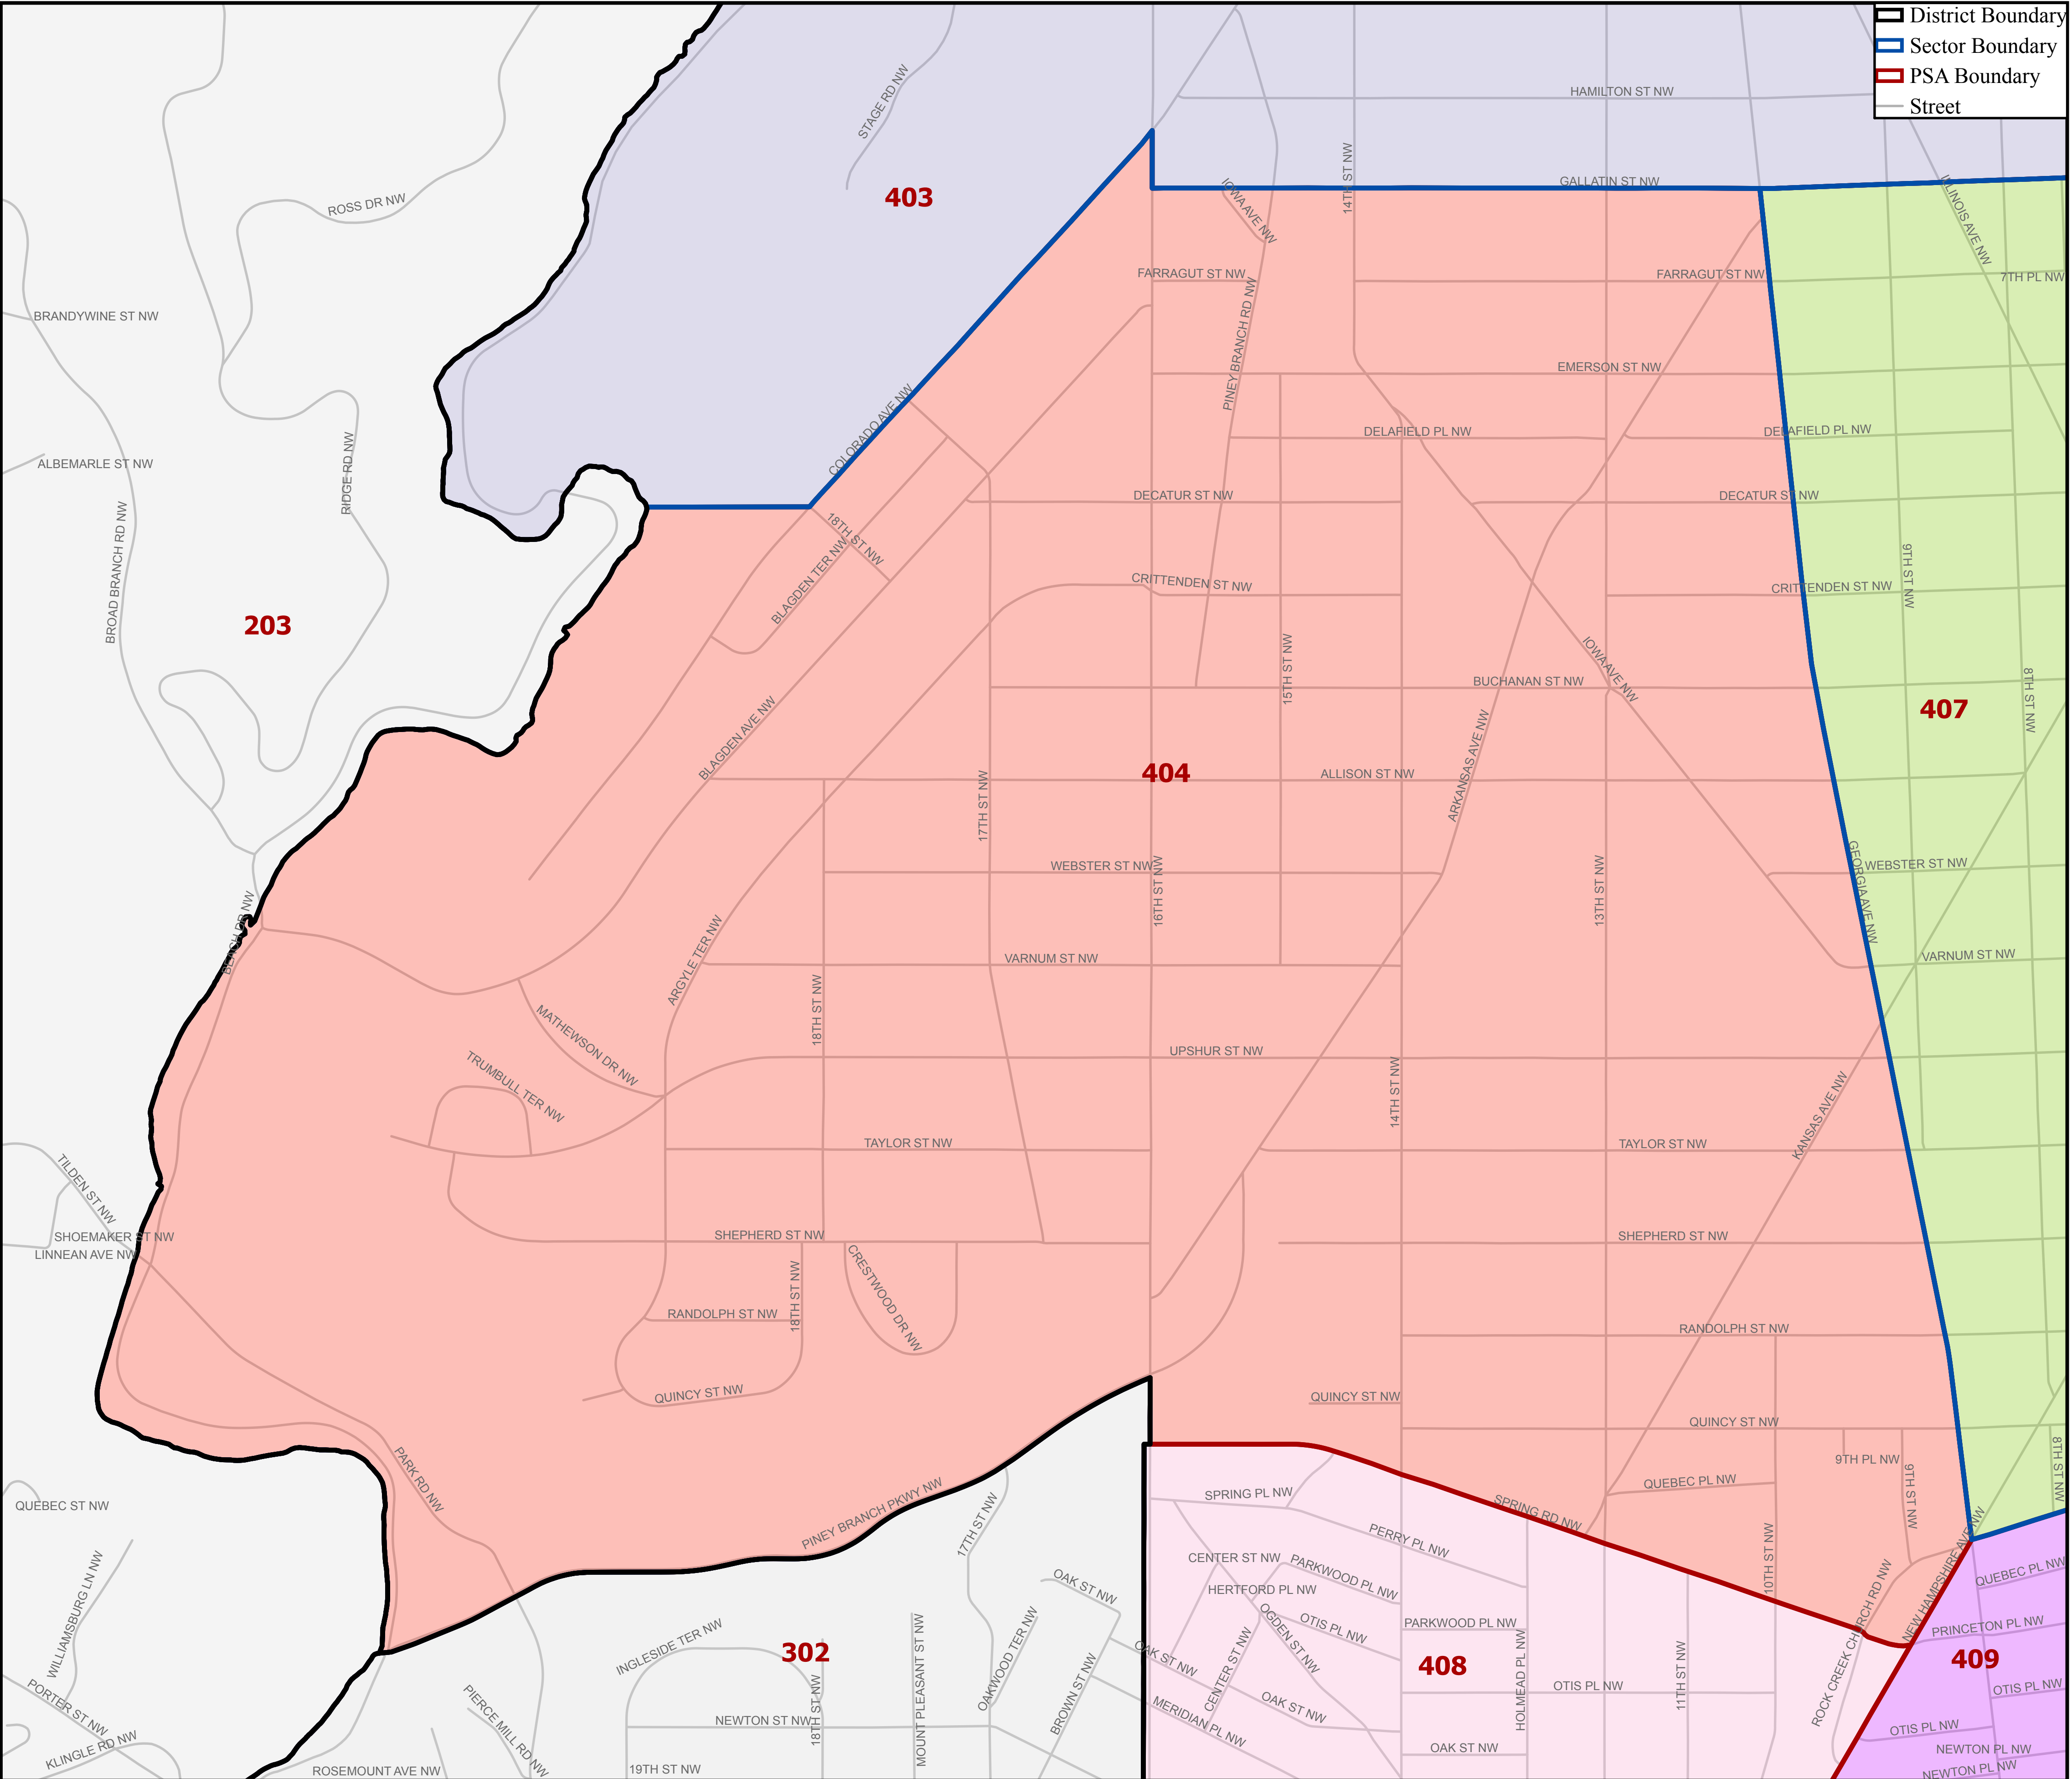

# METROPOLITAN POLICE DEPARTMENT

## POLICE SERVICE AREA 404

- District Boundary
- Sector Boundary
- PSA Boundary
- Street

Boundaries Effective 1/10/2019  
 For crime statistics visit <http://crimecards.dc.gov>

**Peter Newsham**  
 Chief of Police

THE DISTRICT OF COLUMBIA