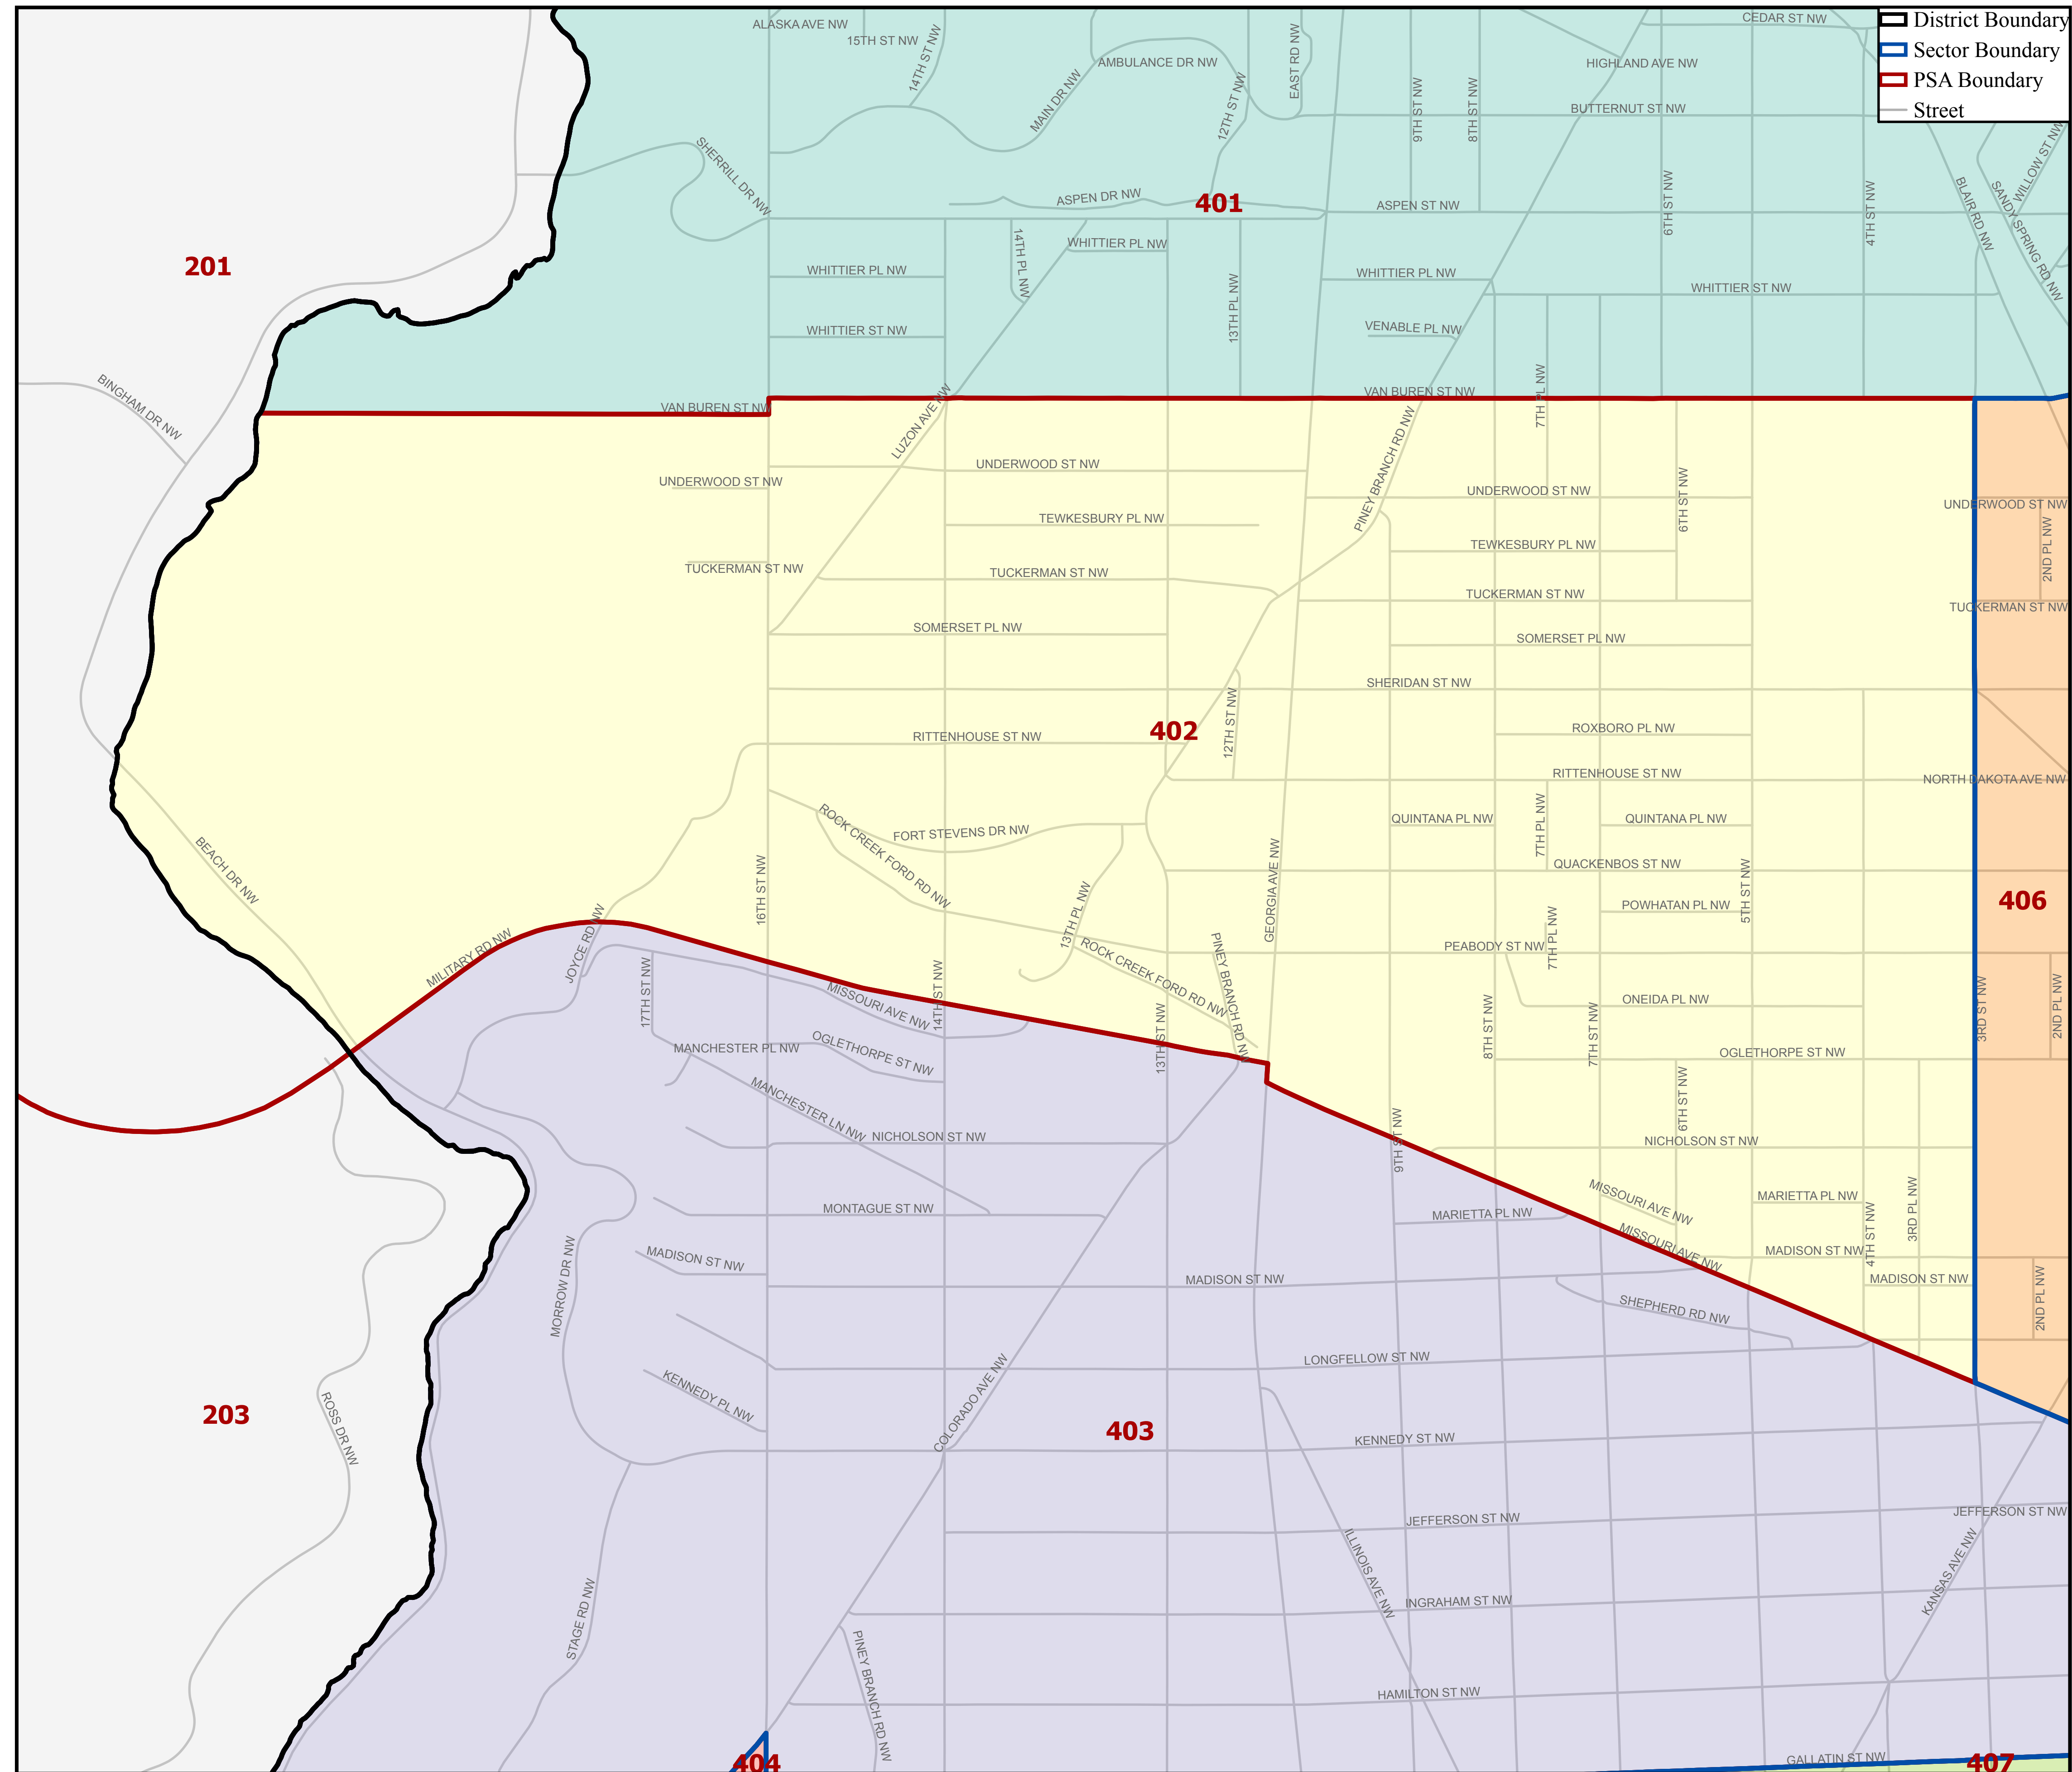

METROPOLITAN POLICE DEPARTMENT

POLICE SERVICE AREA 402

Boundaries Effective 1/10/2019
For crime statistics visit <http://crimecards.dc.gov>

Peter Newsham
Chief of Police

THE DISTRICT
OF COLUMBIA