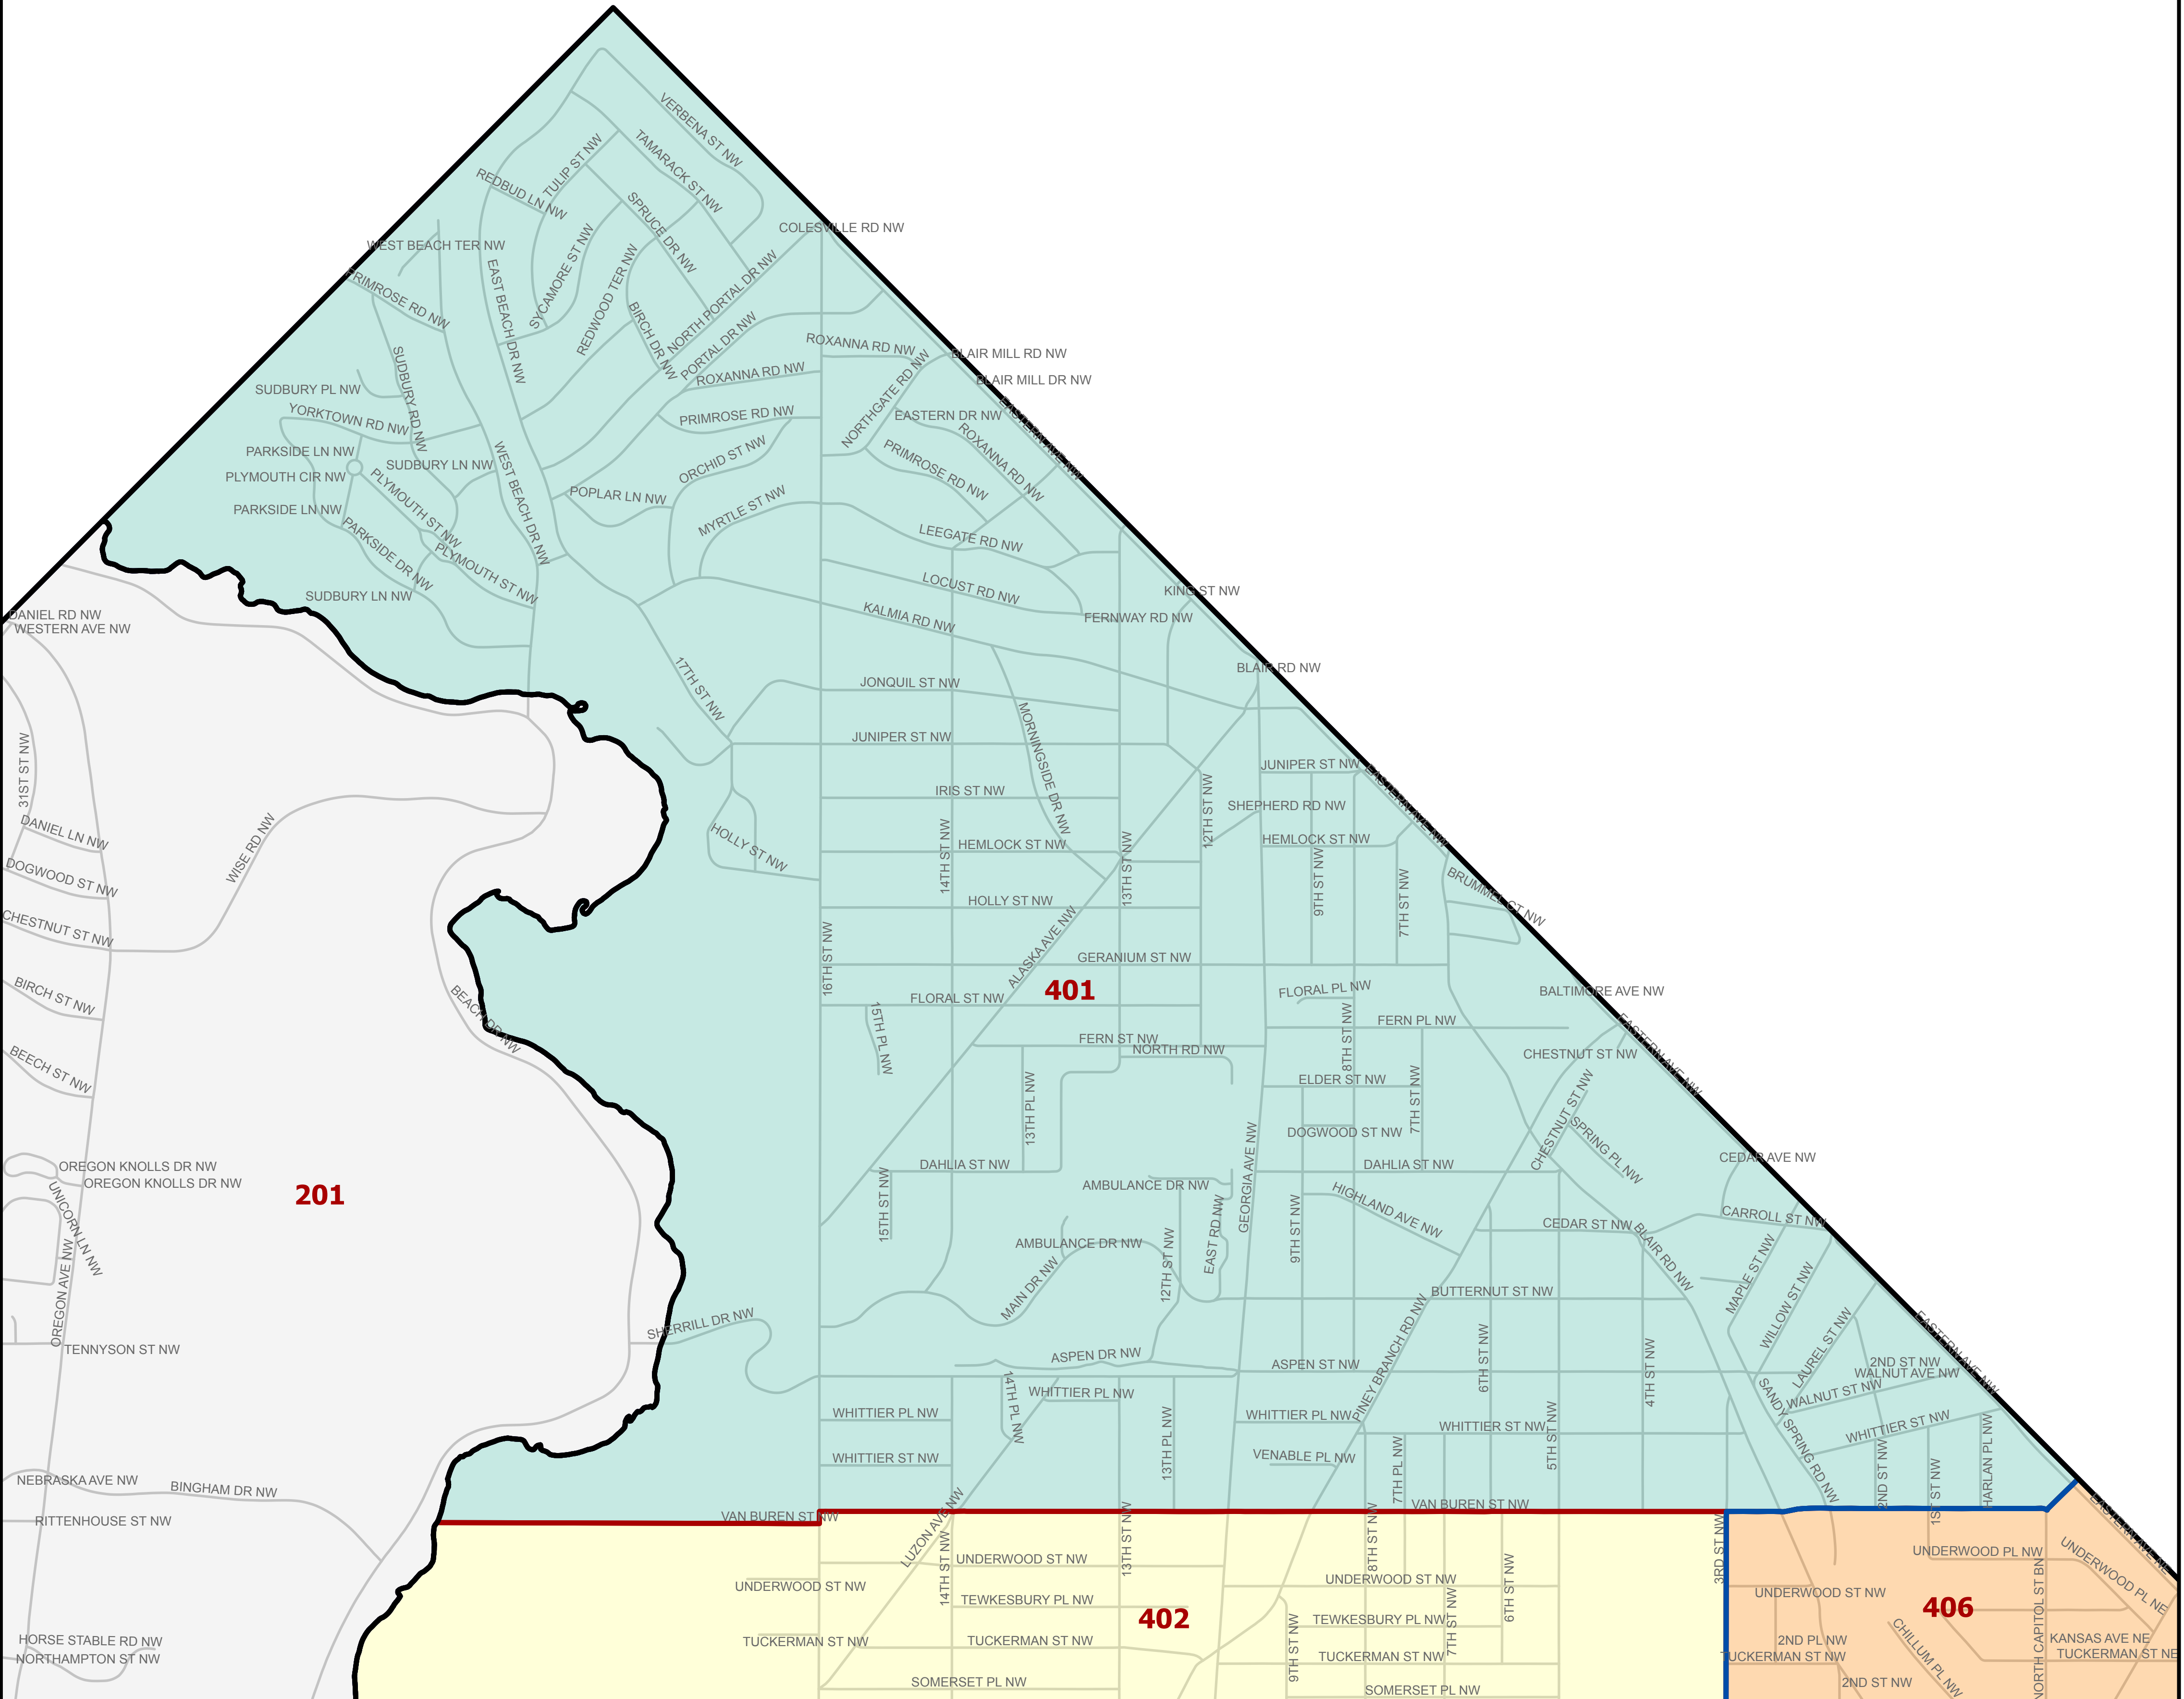

METROPOLITAN POLICE DEPARTMENT

POLICE SERVICE AREA 401

- District Boundary
- Sector Boundary
- PSA Boundary
- Street

Boundaries Effective 1/10/2019
 For crime statistics visit <http://crimecards.dc.gov>

Peter Newsham
 Chief of Police

THE DISTRICT
 OF COLUMBIA