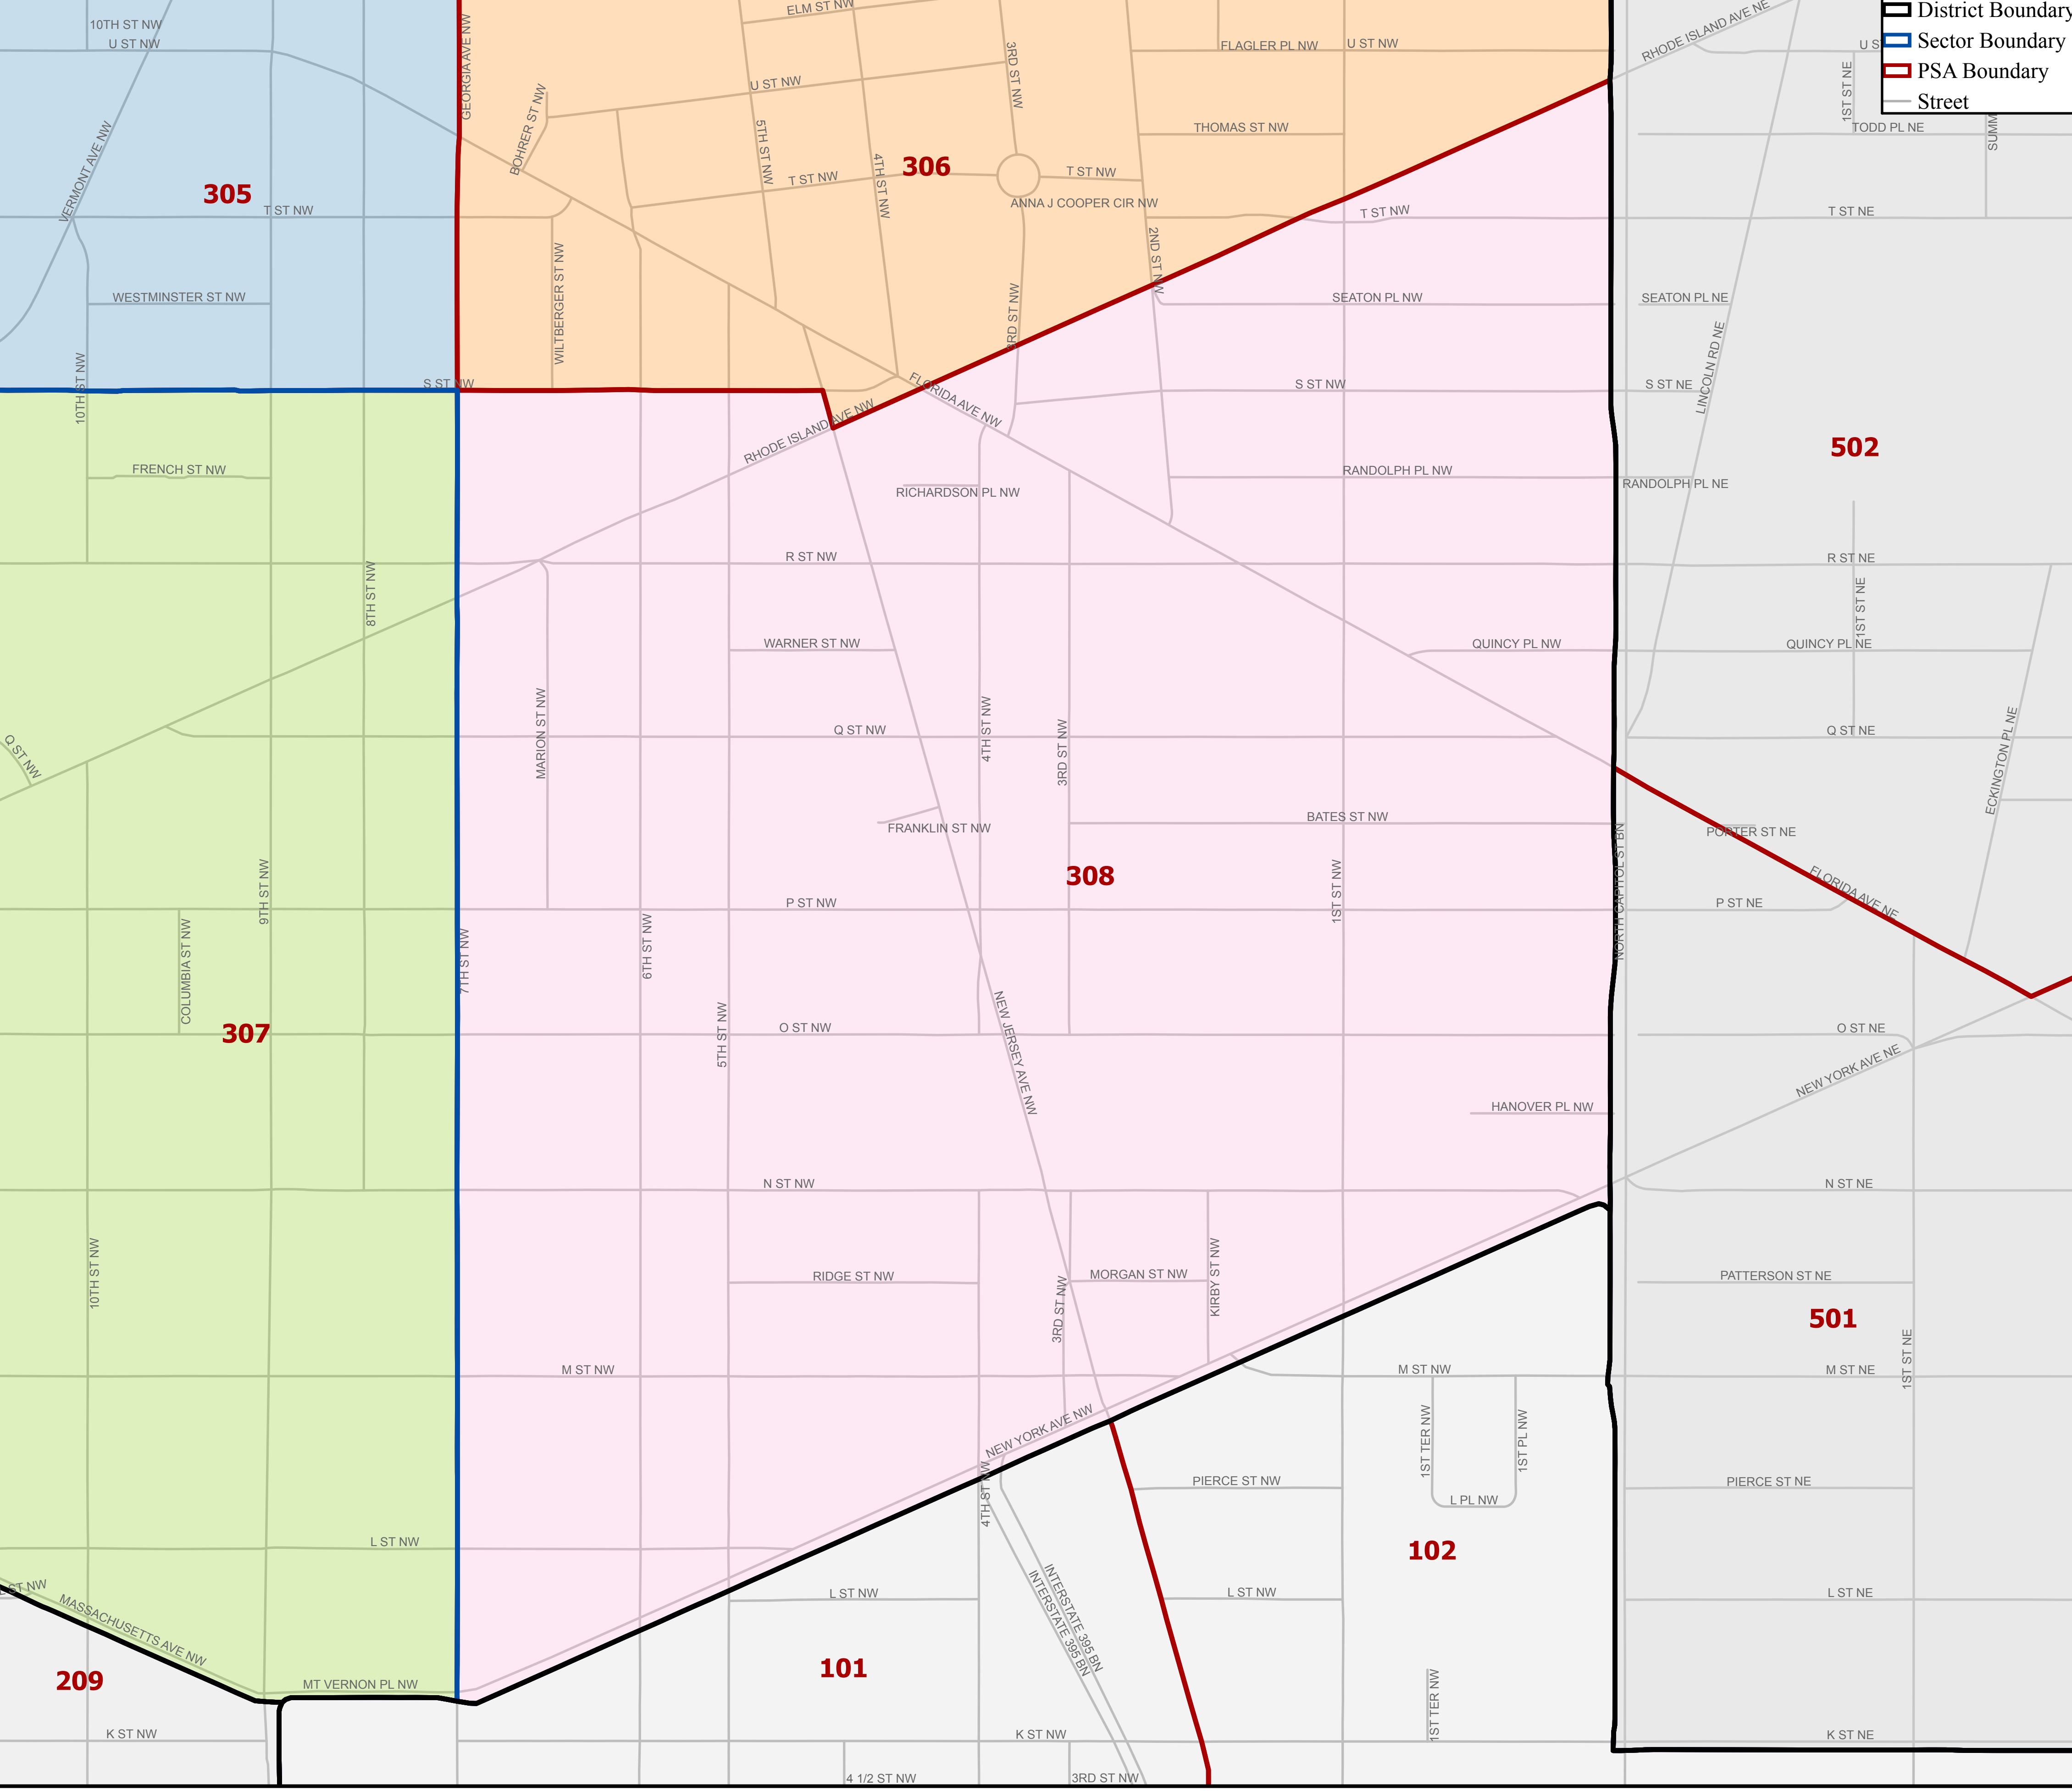

METROPOLITAN POLICE DEPARTMENT

POLICE SERVICE AREA 308

Boundaries Effective 1/10/2019
 For crime statistics visit <http://crimecards.dc.gov>