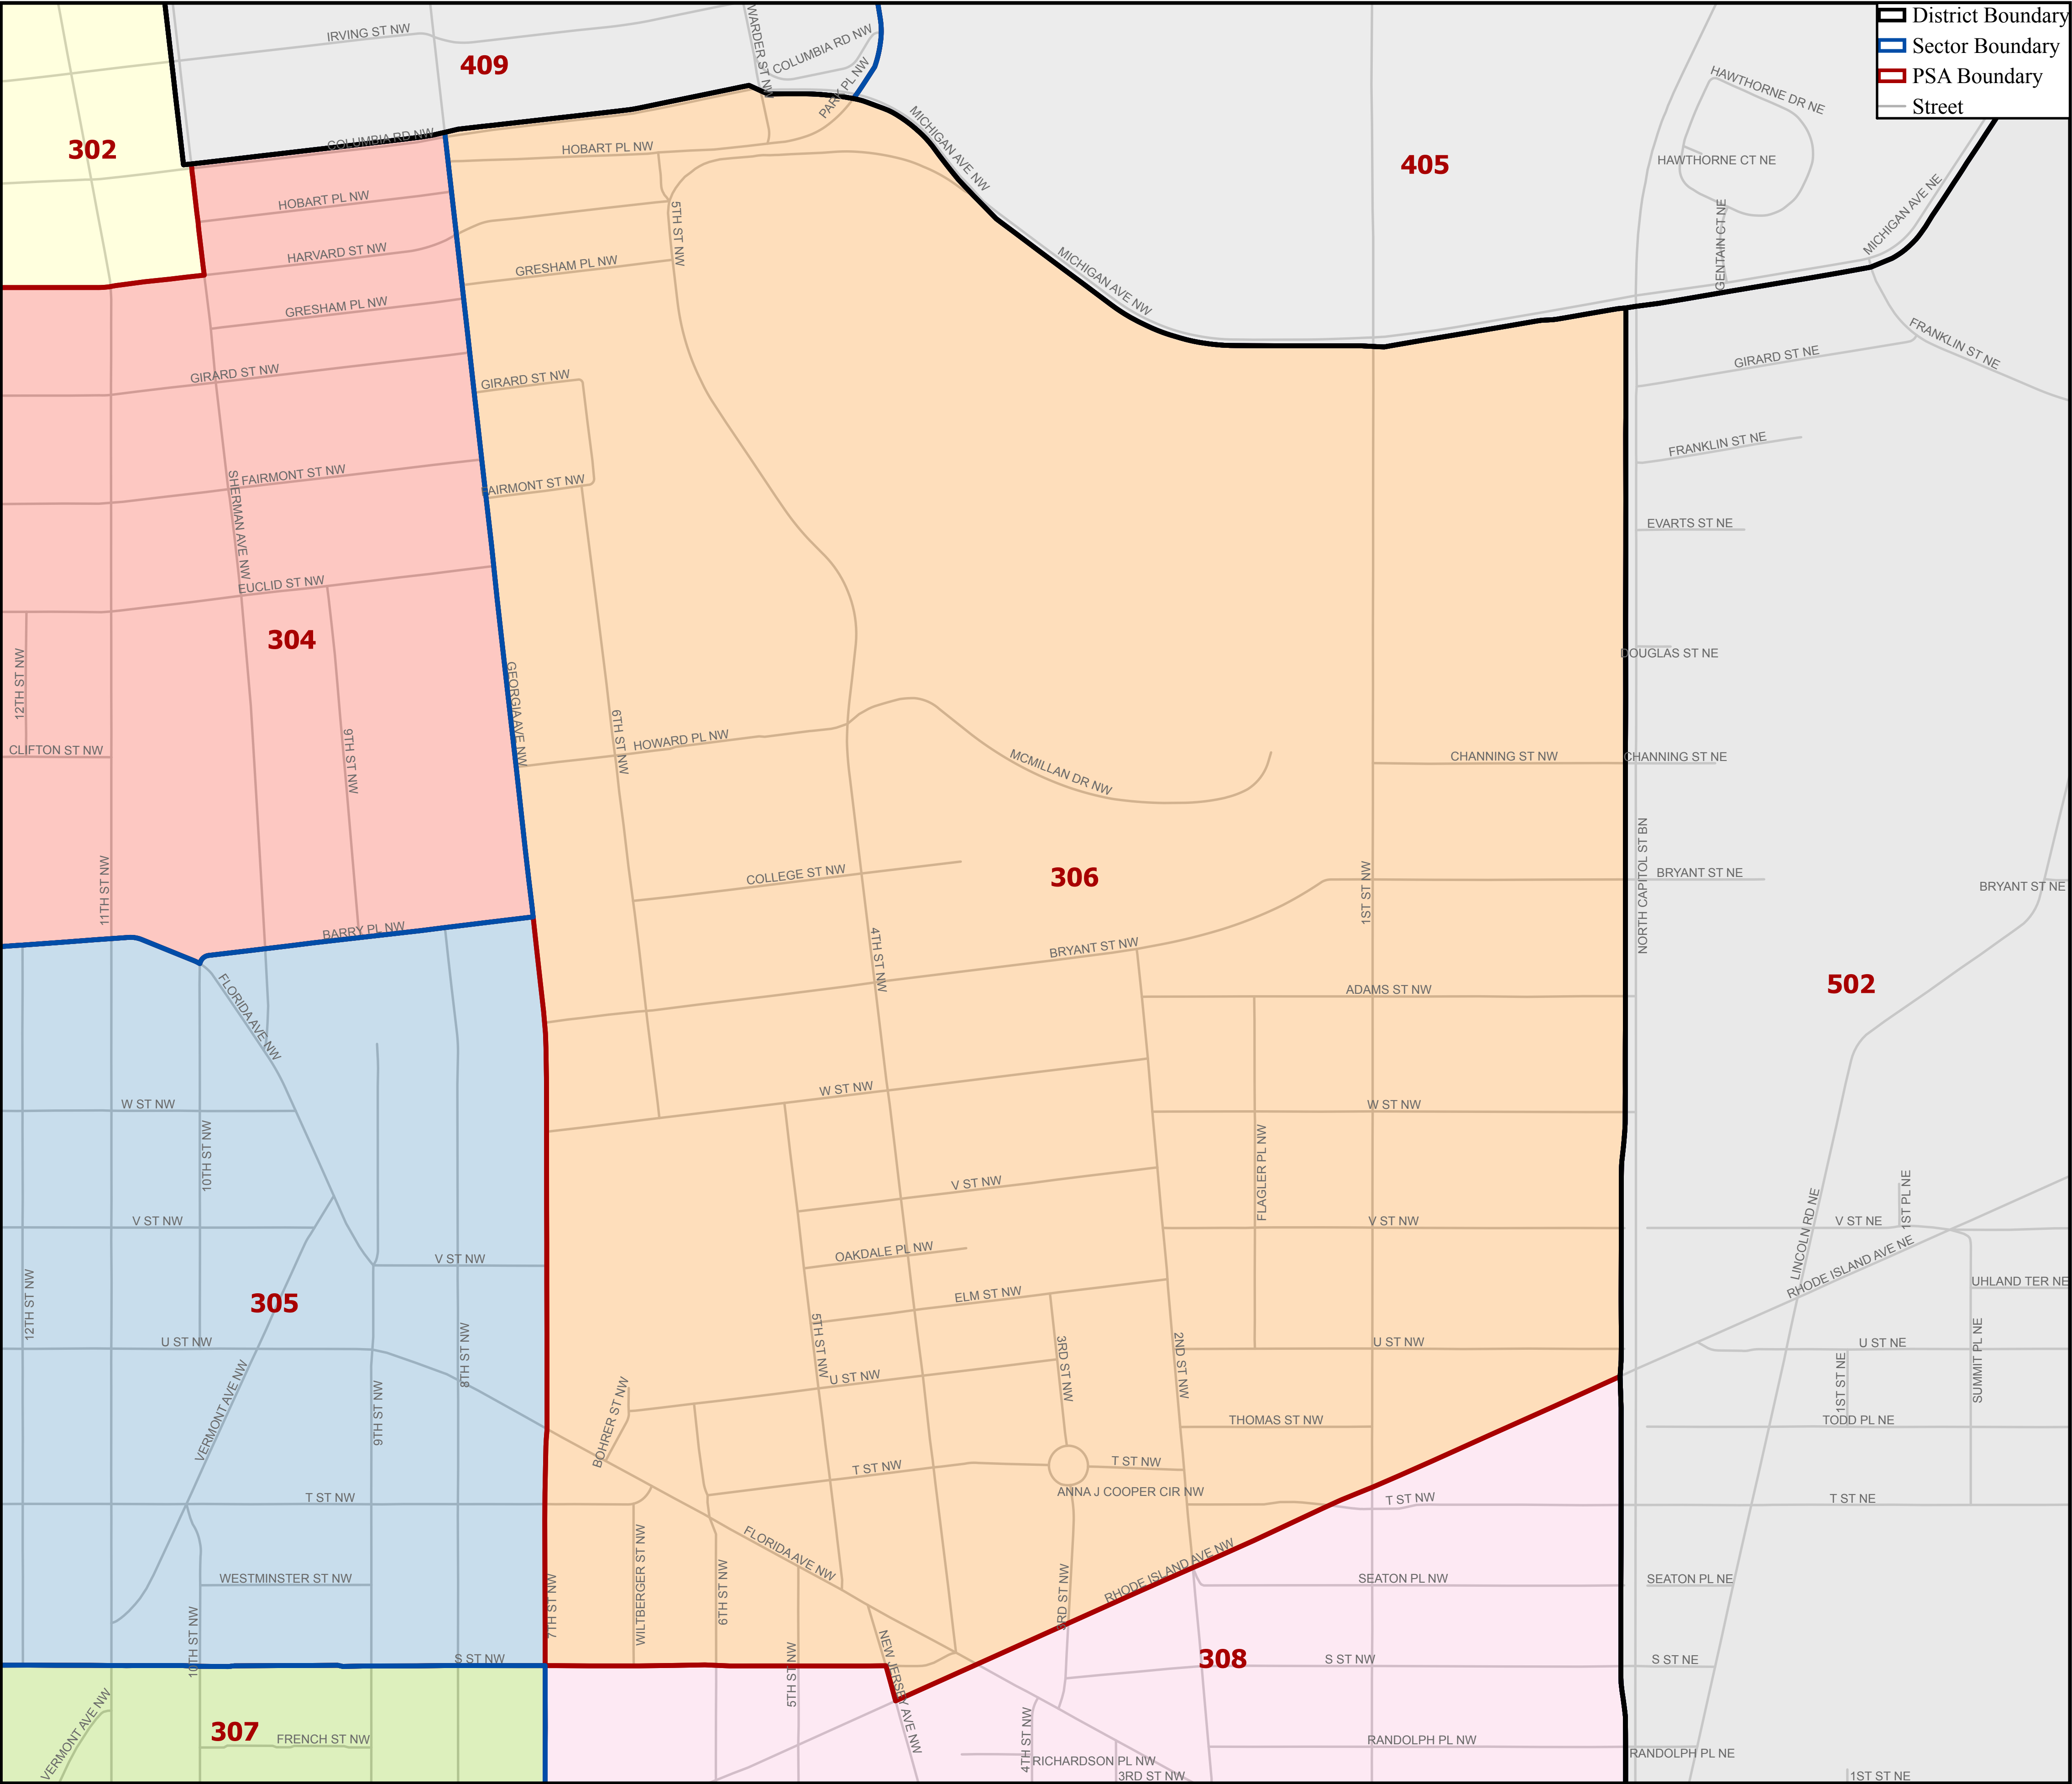

# METROPOLITAN POLICE DEPARTMENT

## POLICE SERVICE AREA 306

- District Boundary
- Sector Boundary
- PSA Boundary
- Street

Boundaries Effective 1/10/2019  
For crime statistics visit <http://crimecards.dc.gov>

**Peter Newsham**  
Chief of Police

THE DISTRICT OF COLUMBIA