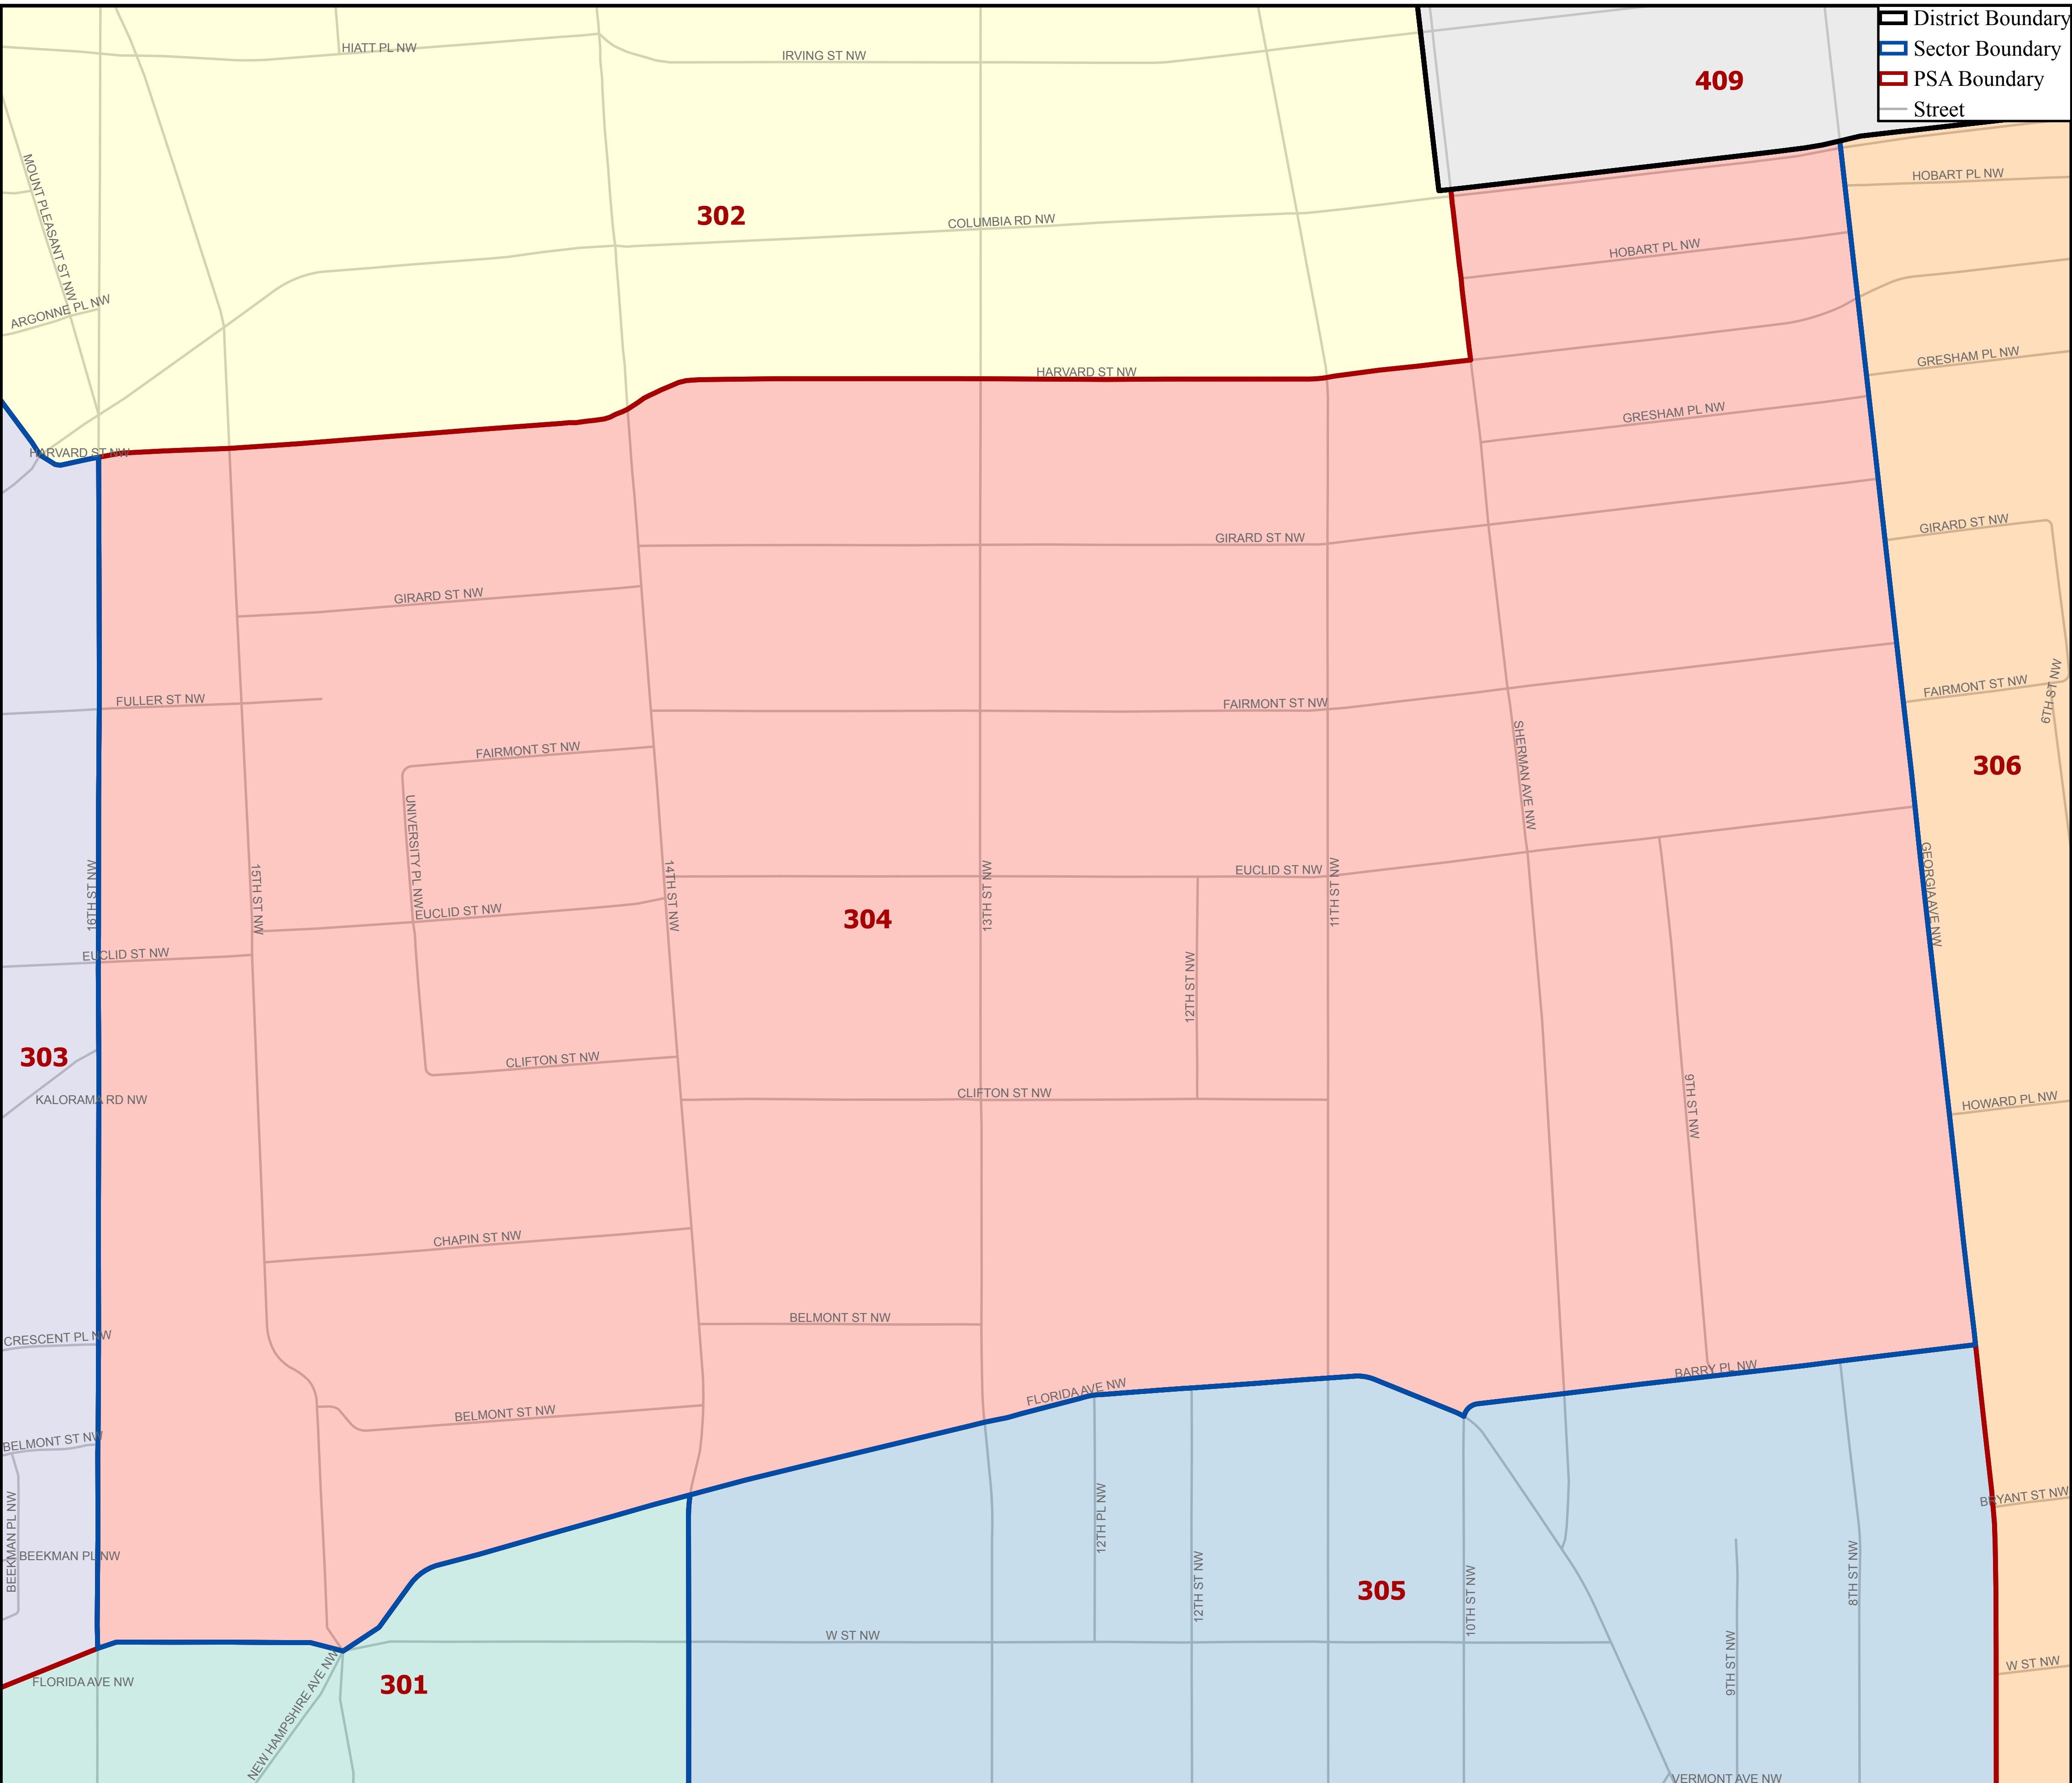

METROPOLITAN POLICE DEPARTMENT

POLICE SERVICE AREA 304

Boundaries Effective 1/10/2019
For crime statistics visit <http://crimecards.dc.gov>

Peter Newsham
Chief of Police

THE DISTRICT
OF COLUMBIA

Metropolitan Police Department

300 Indiana Avenue, NW | Washington, DC 20001
www.mpdc.dc.gov