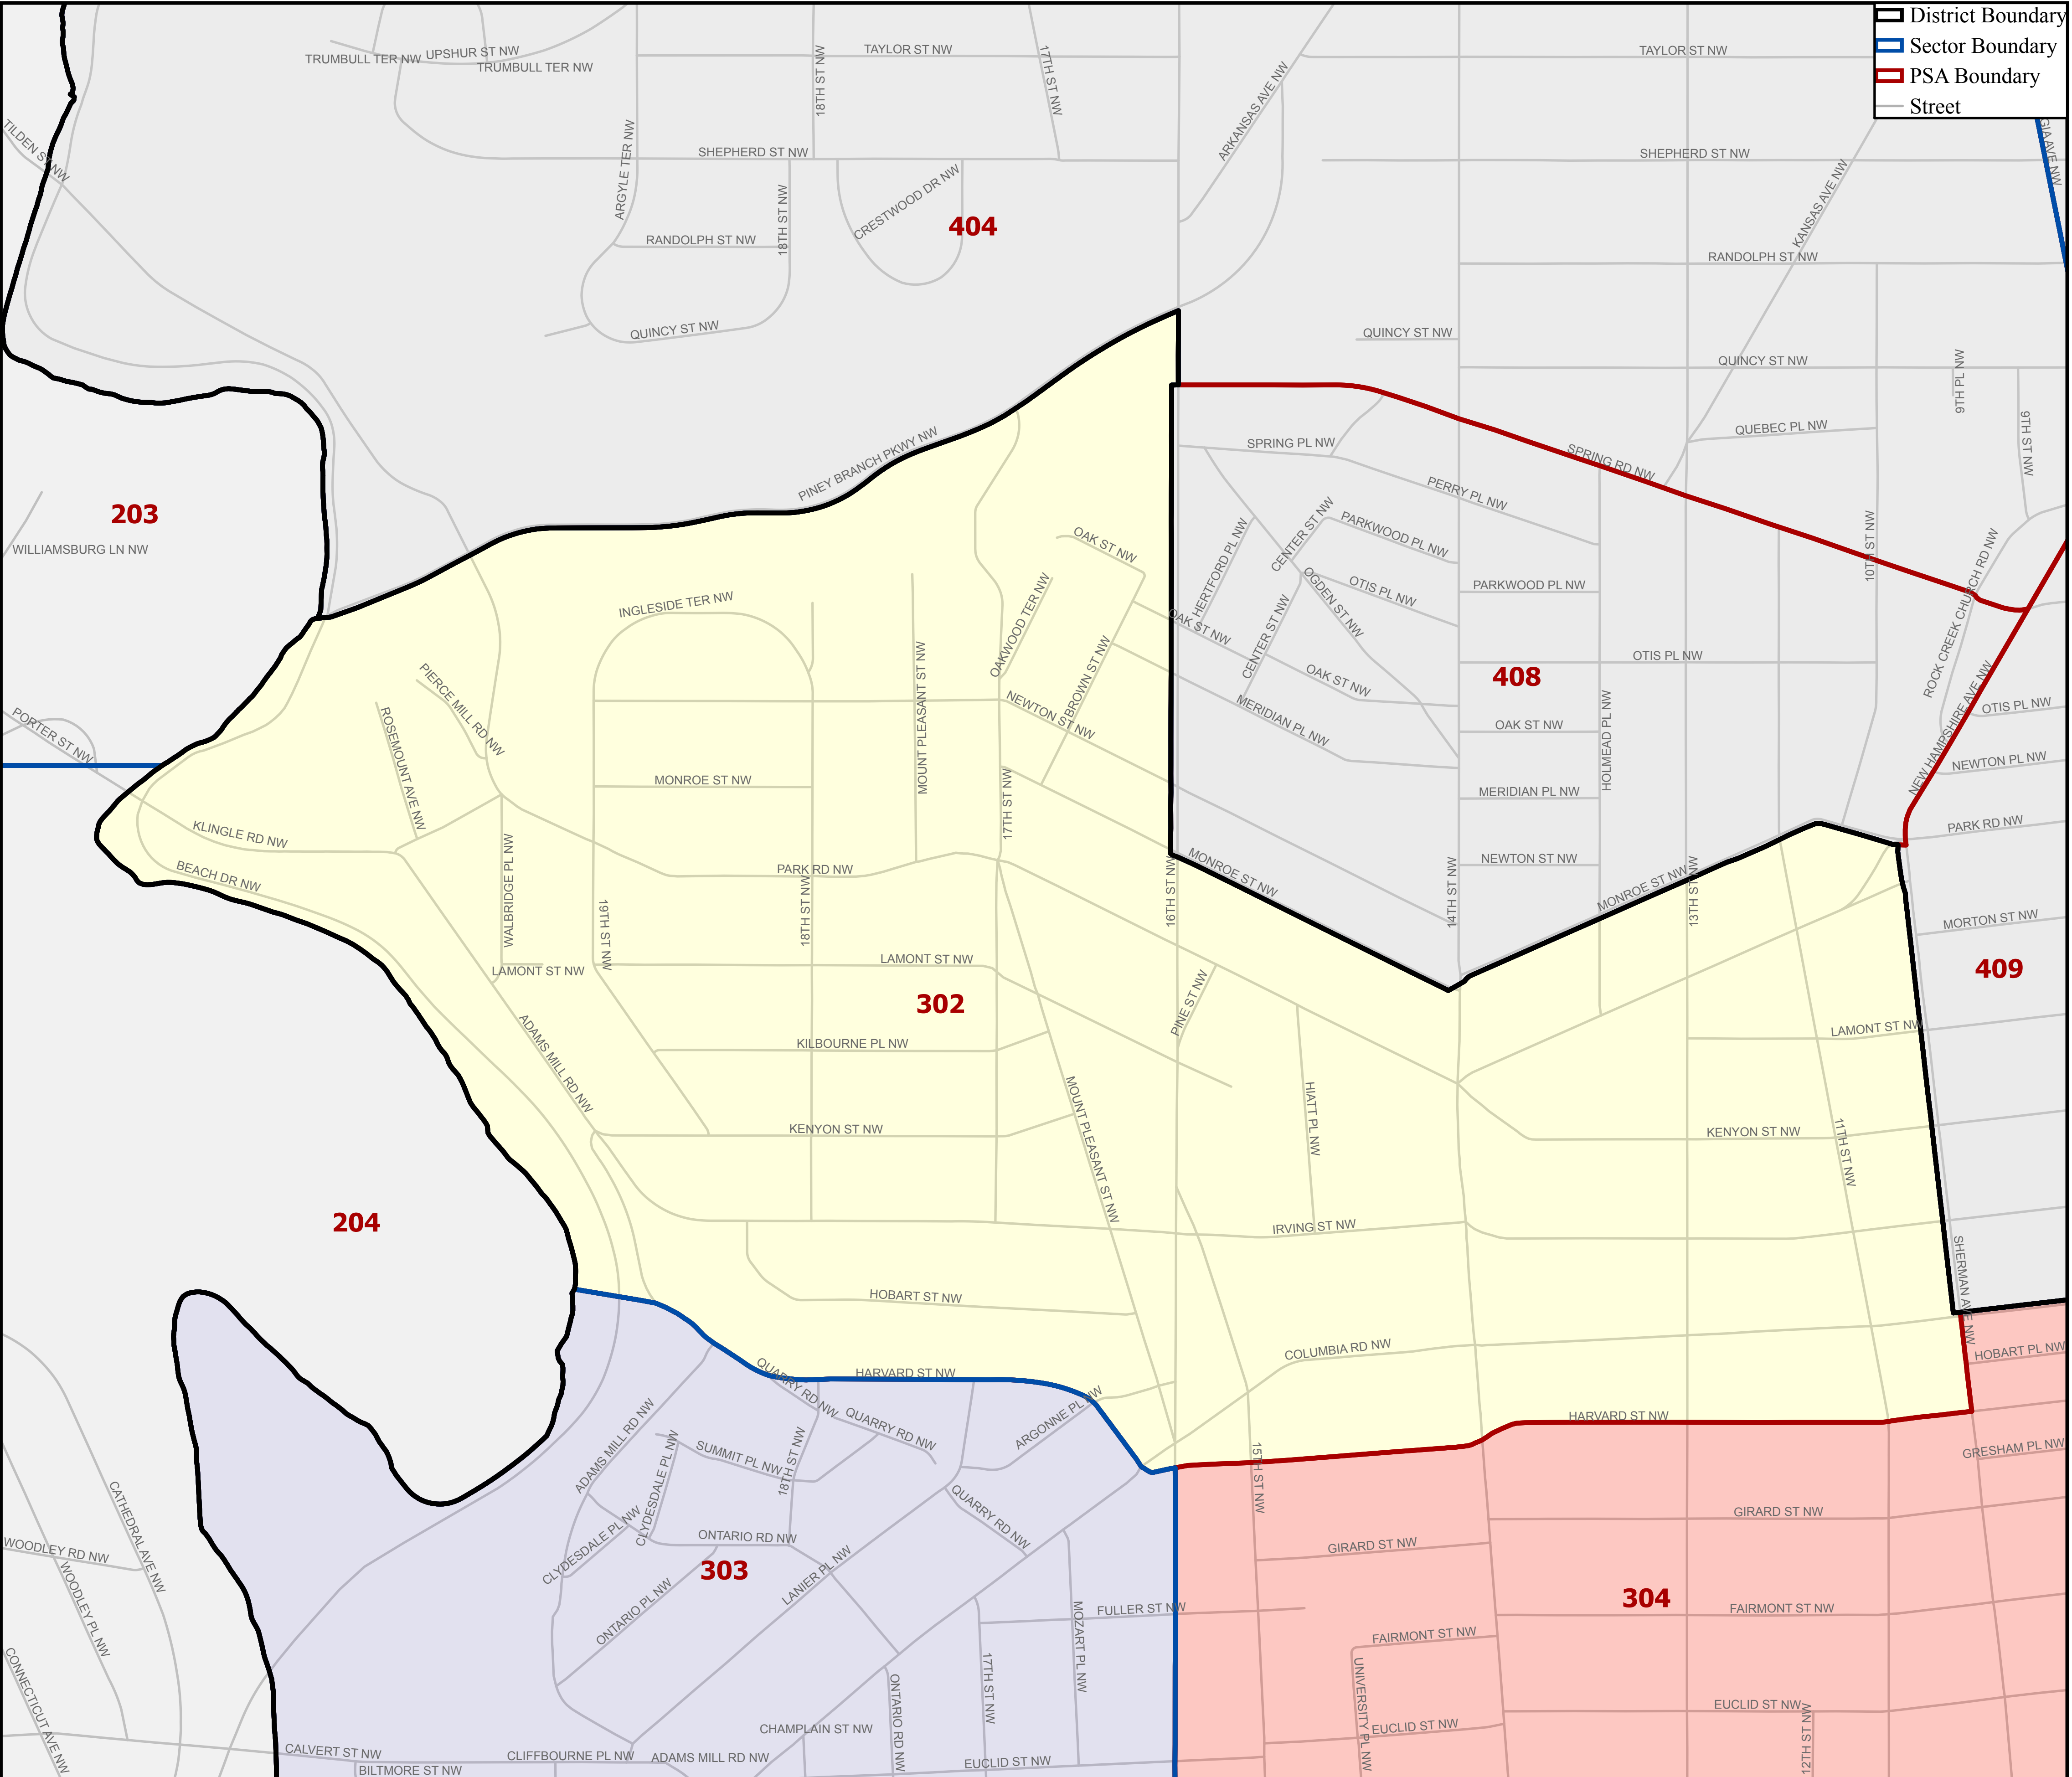

# METROPOLITAN POLICE DEPARTMENT

## POLICE SERVICE AREA 302

- District Boundary
- Sector Boundary
- PSA Boundary
- Street

Boundaries Effective 1/10/2019  
 For crime statistics visit <http://crimecards.dc.gov>

**Peter Newsham**  
 Chief of Police

THE DISTRICT OF COLUMBIA