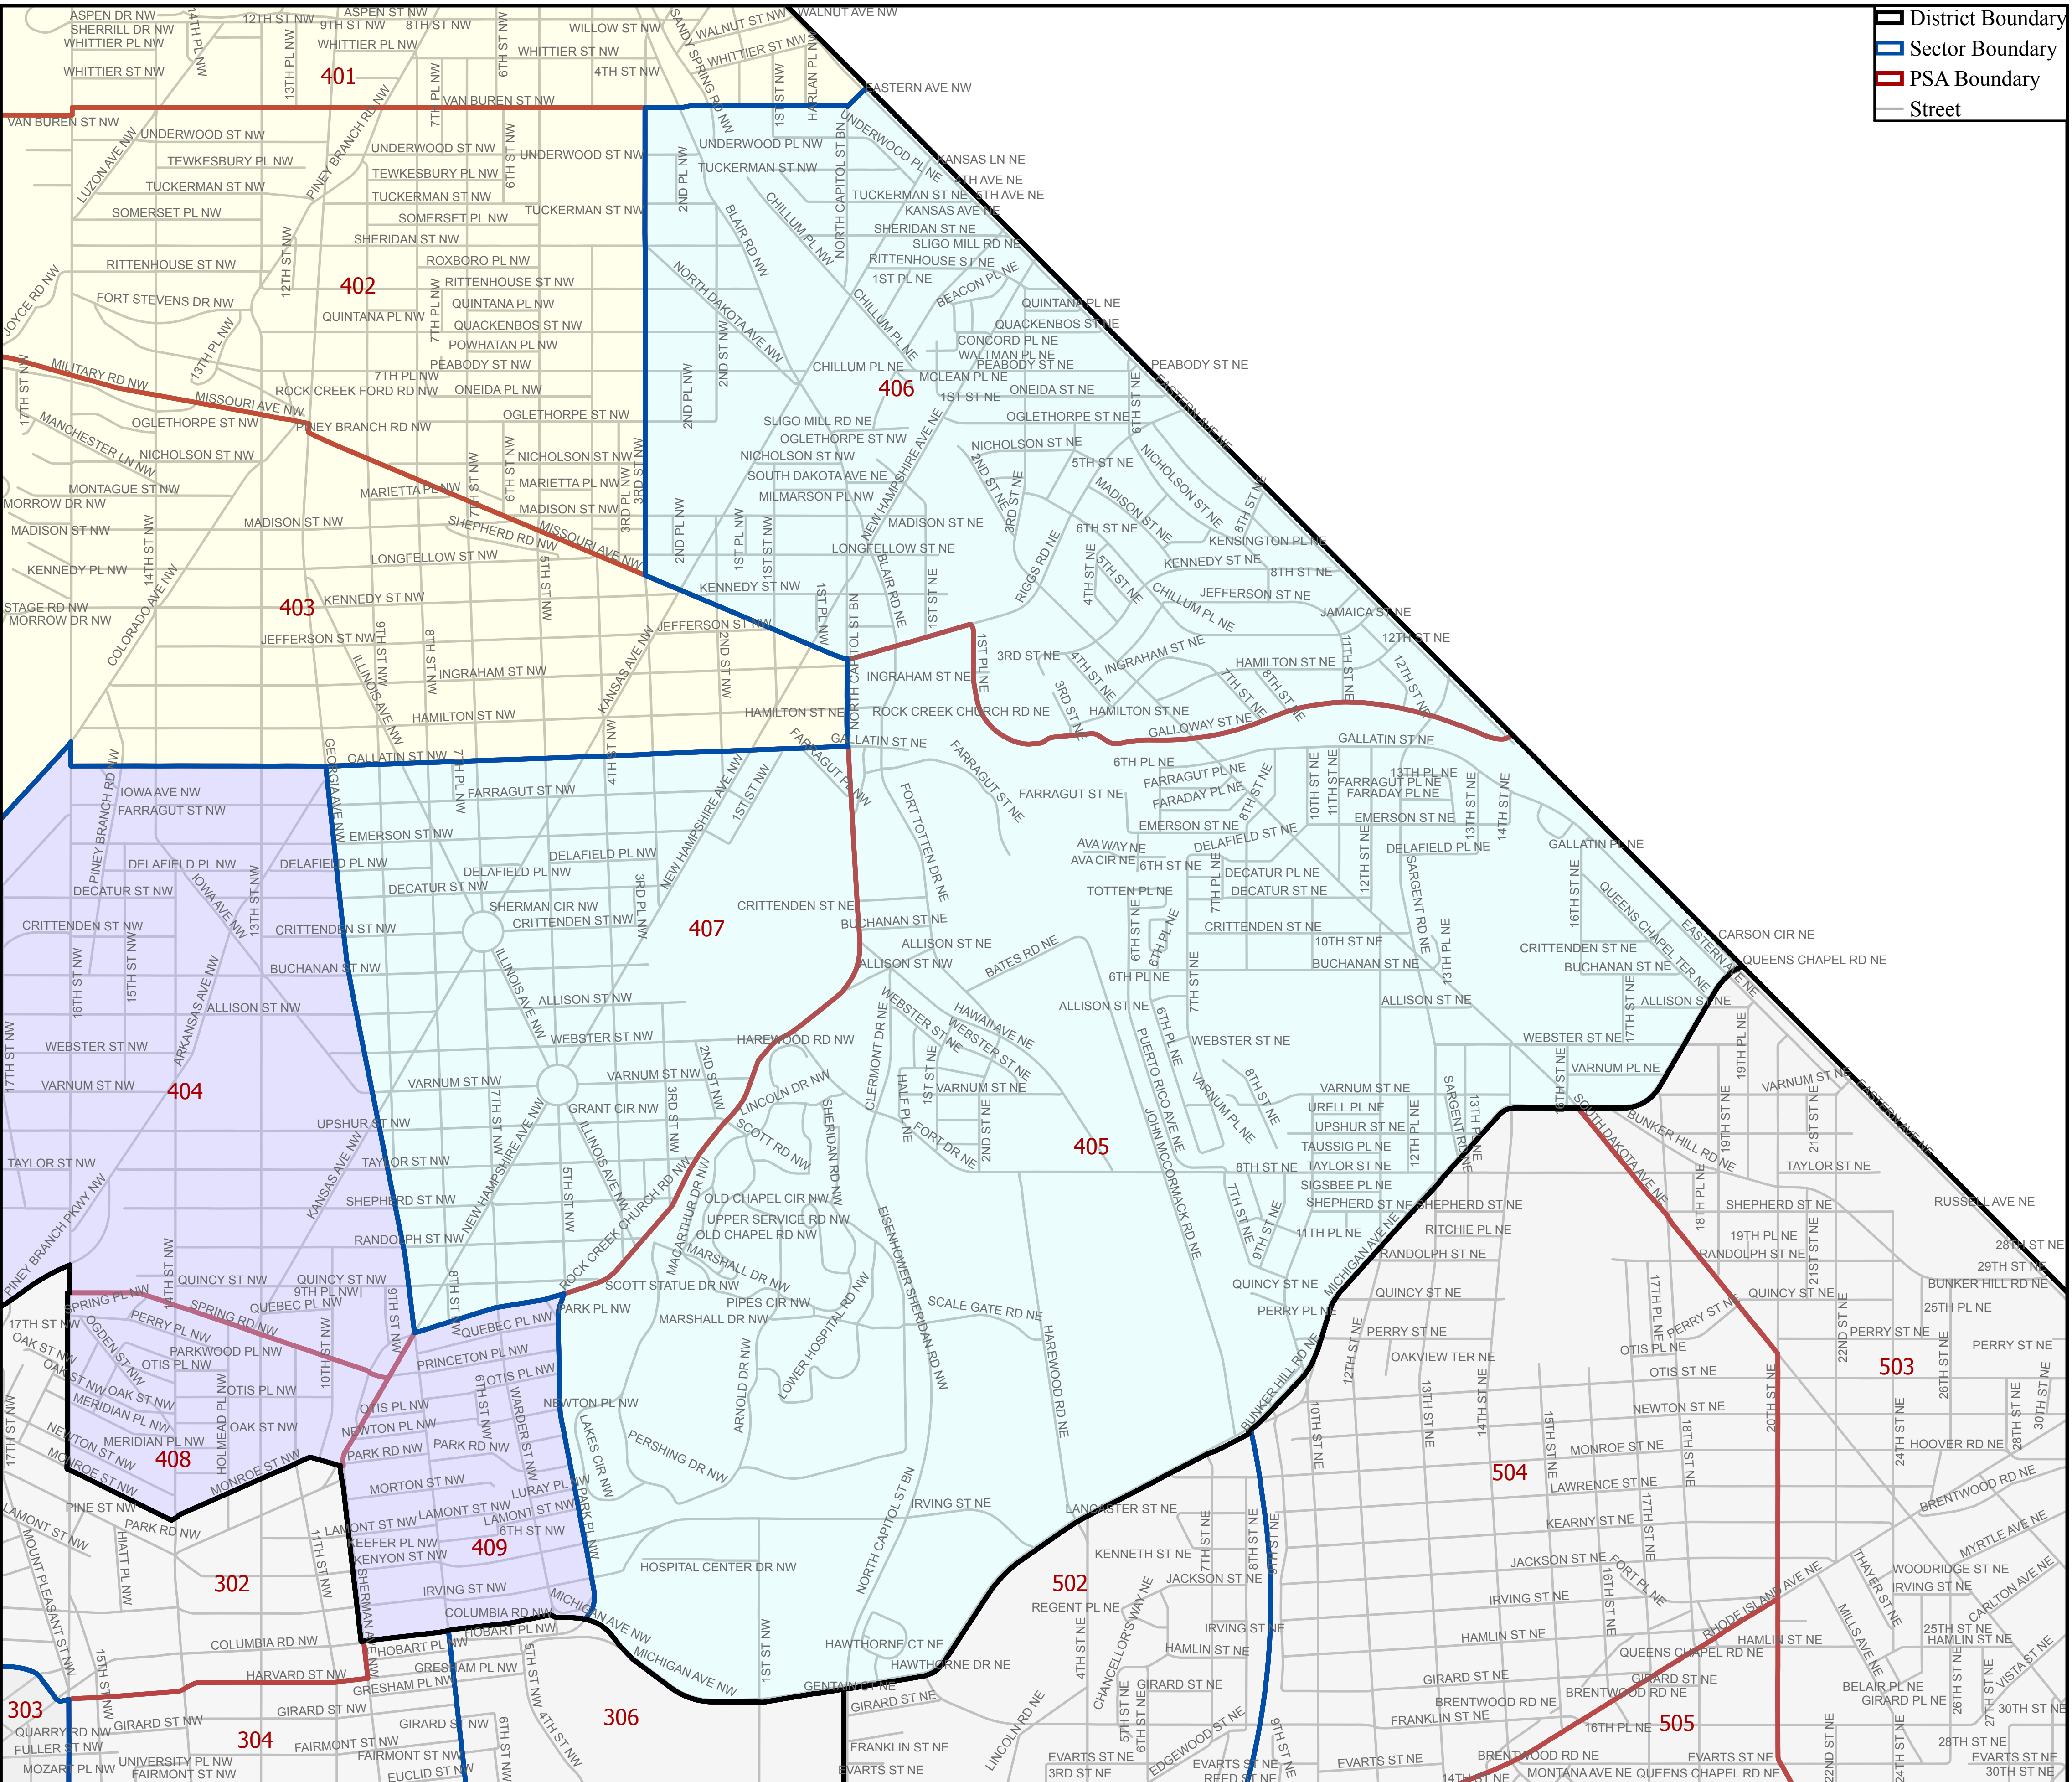

METROPOLITAN POLICE DEPARTMENT

FOURTH DISTRICT SECTOR TWO

- District Boundary
- Sector Boundary
- PSA Boundary
- Street

Boundaries Effective 1/10/2019
For crime statistics visit <http://crimecards.dc.gov>