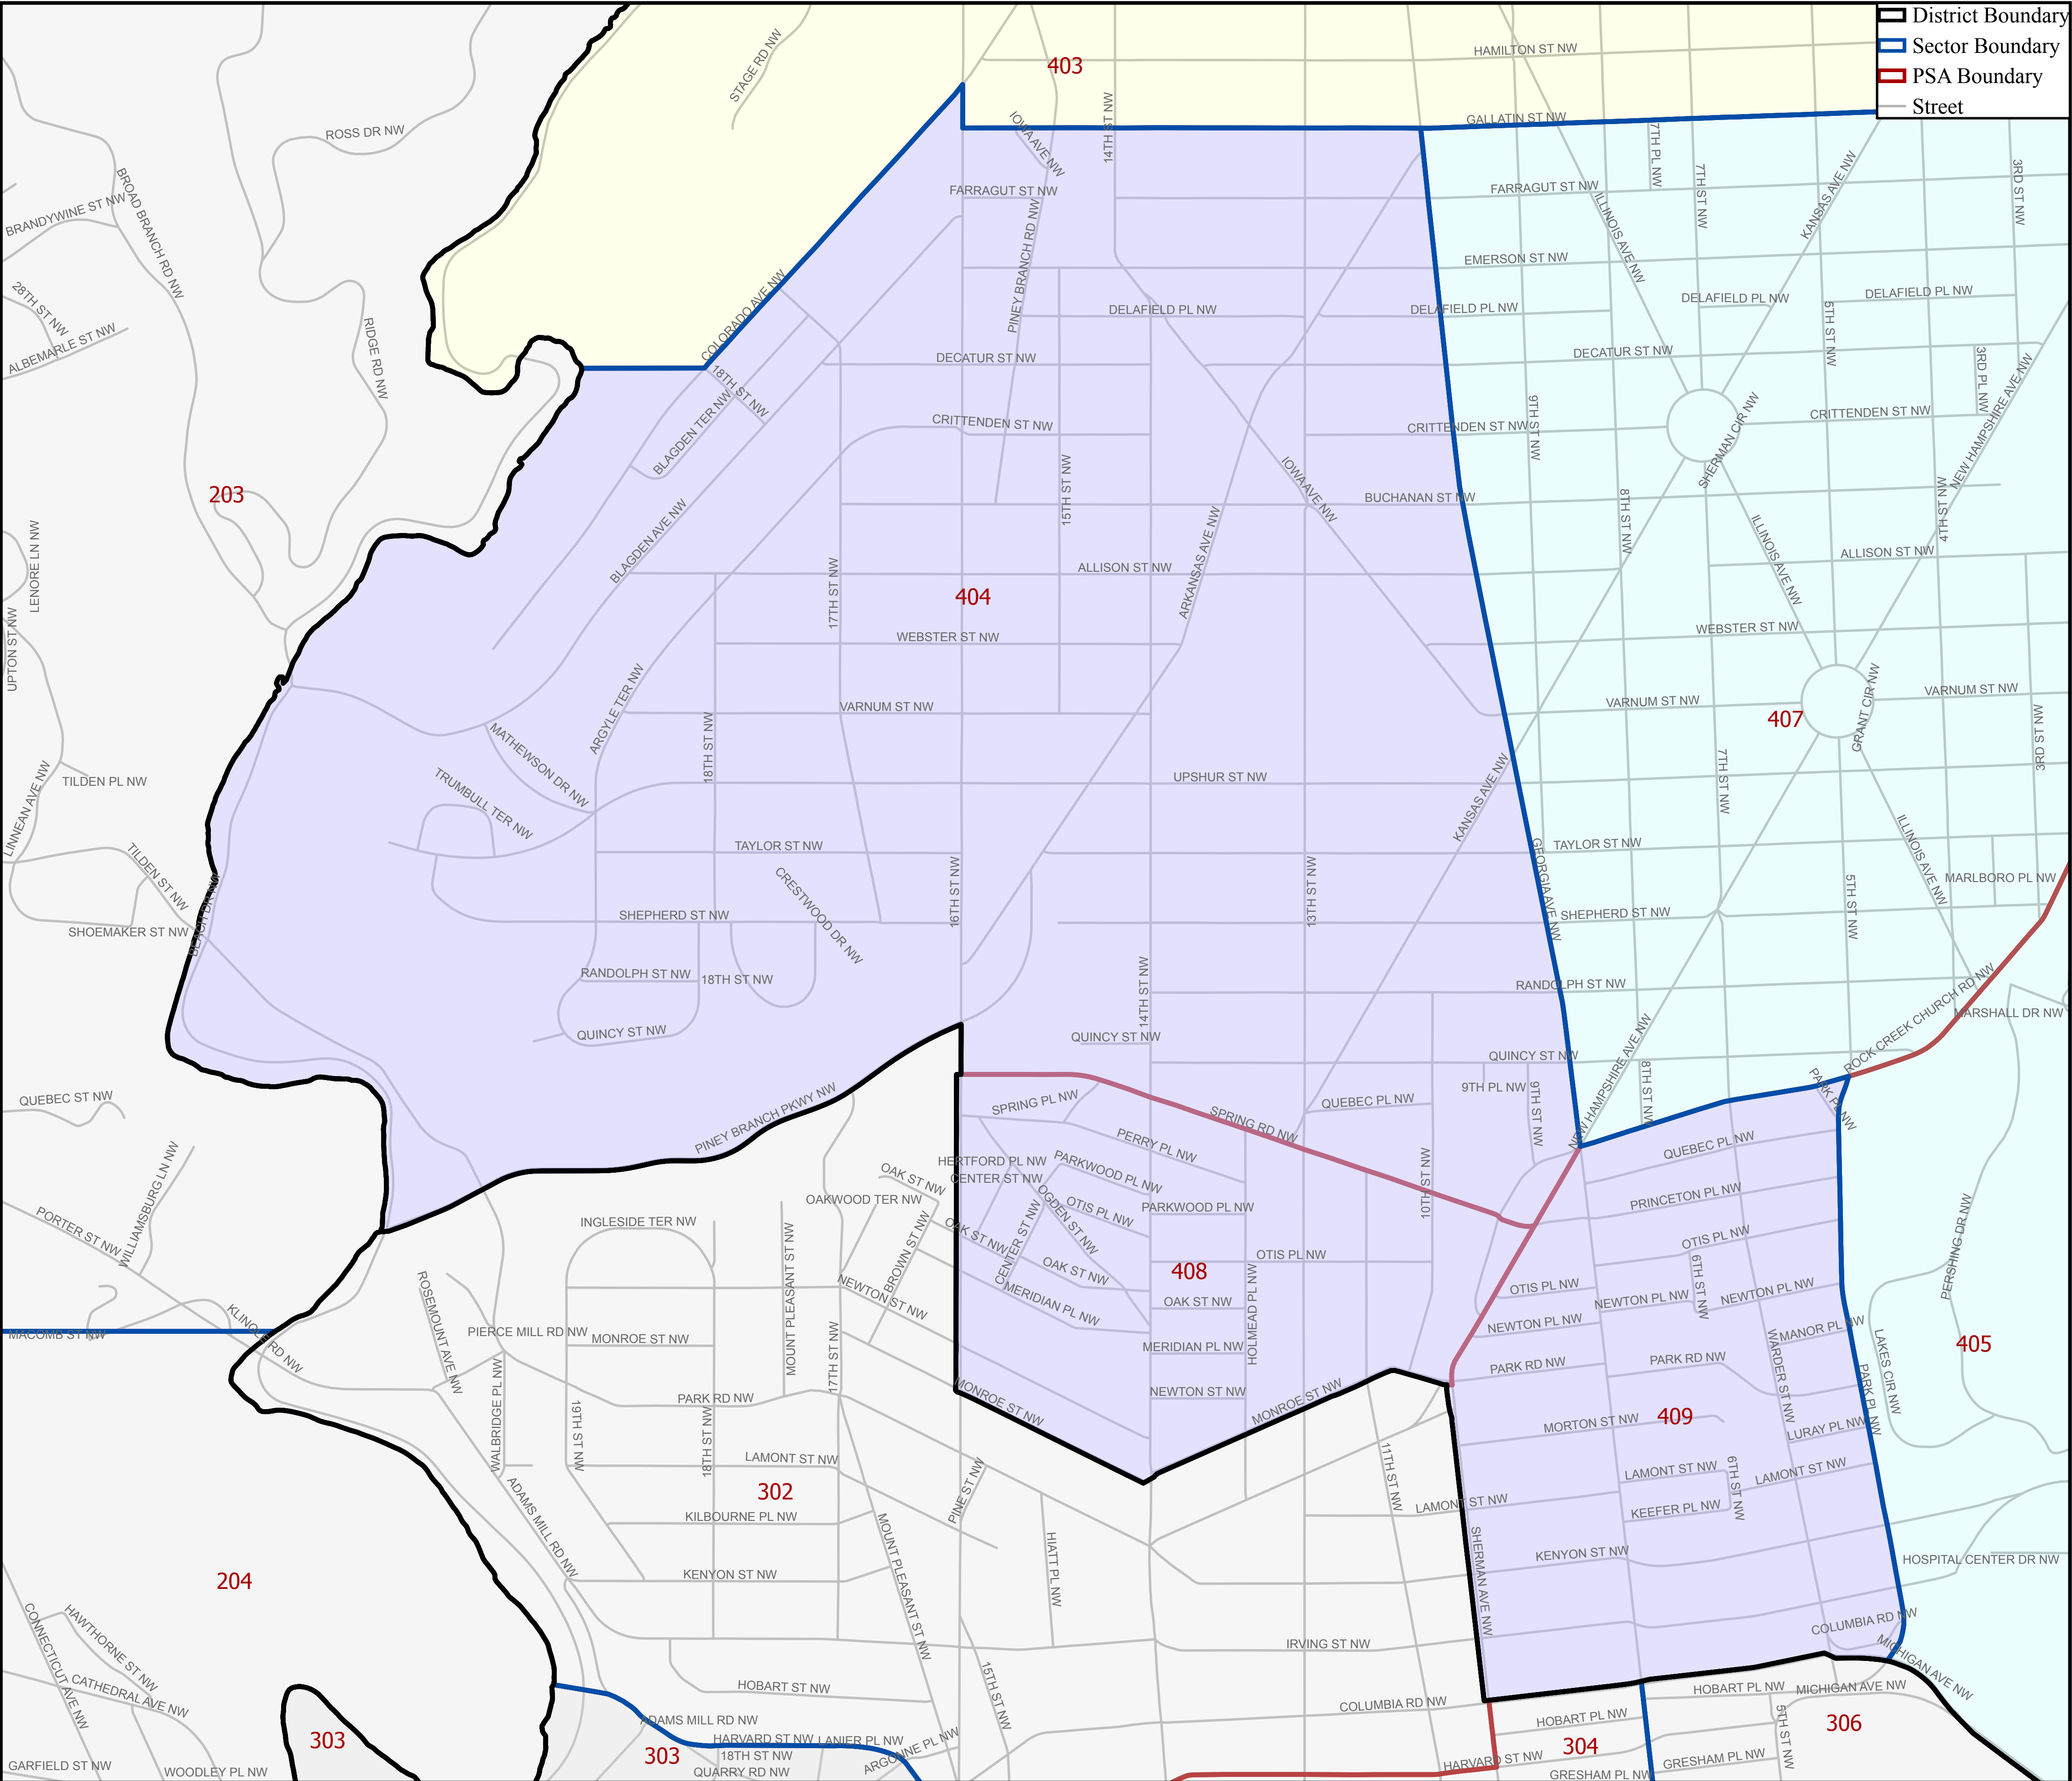

METROPOLITAN POLICE DEPARTMENT

FOURTH DISTRICT SECTOR THREE

- District Boundary
- Sector Boundary
- PSA Boundary
- Street

Boundaries Effective 1/10/2019
 For crime statistics visit <http://crimecards.dc.gov>

Peter Newsham
 Chief of Police

THE DISTRICT OF COLUMBIA