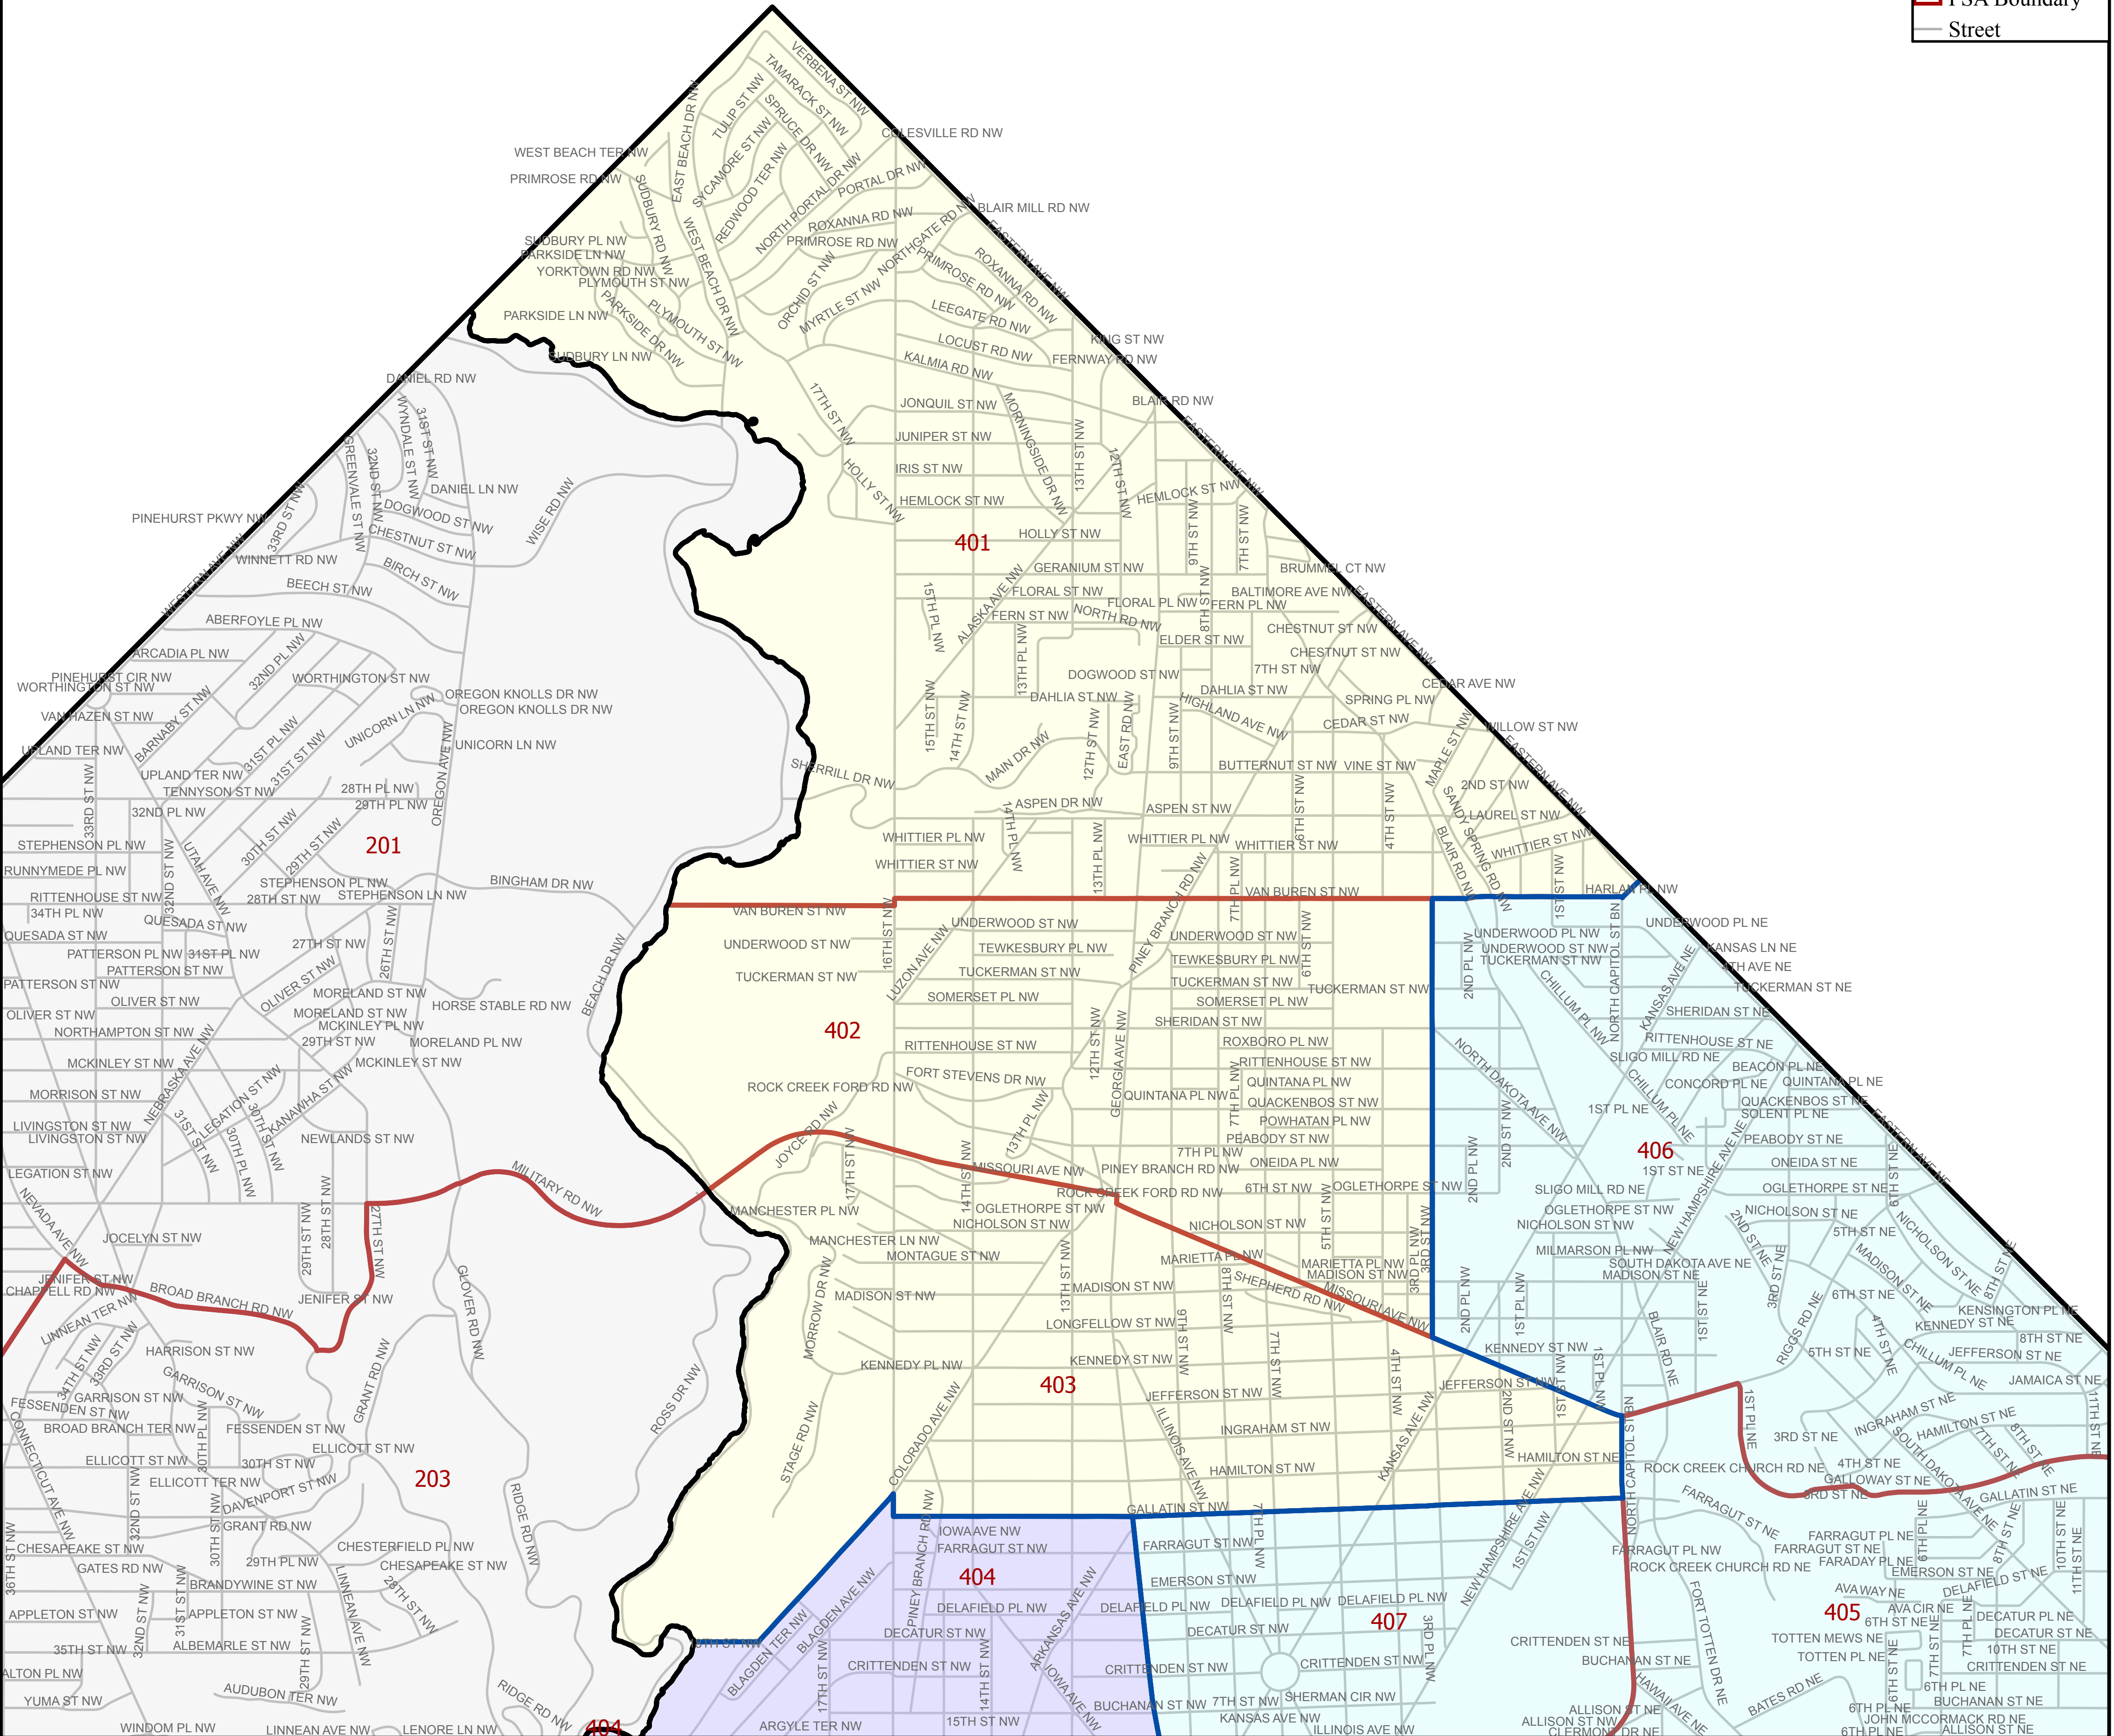

METROPOLITAN POLICE DEPARTMENT

FOURTH DISTRICT SECTOR ONE

- District Boundary
- Sector Boundary
- PSA Boundary
- Street

Boundaries Effective 1/10/2019
For crime statistics visit <http://crimecards.dc.gov>

Peter Newsham
Chief of Police

THE DISTRICT OF COLUMBIA