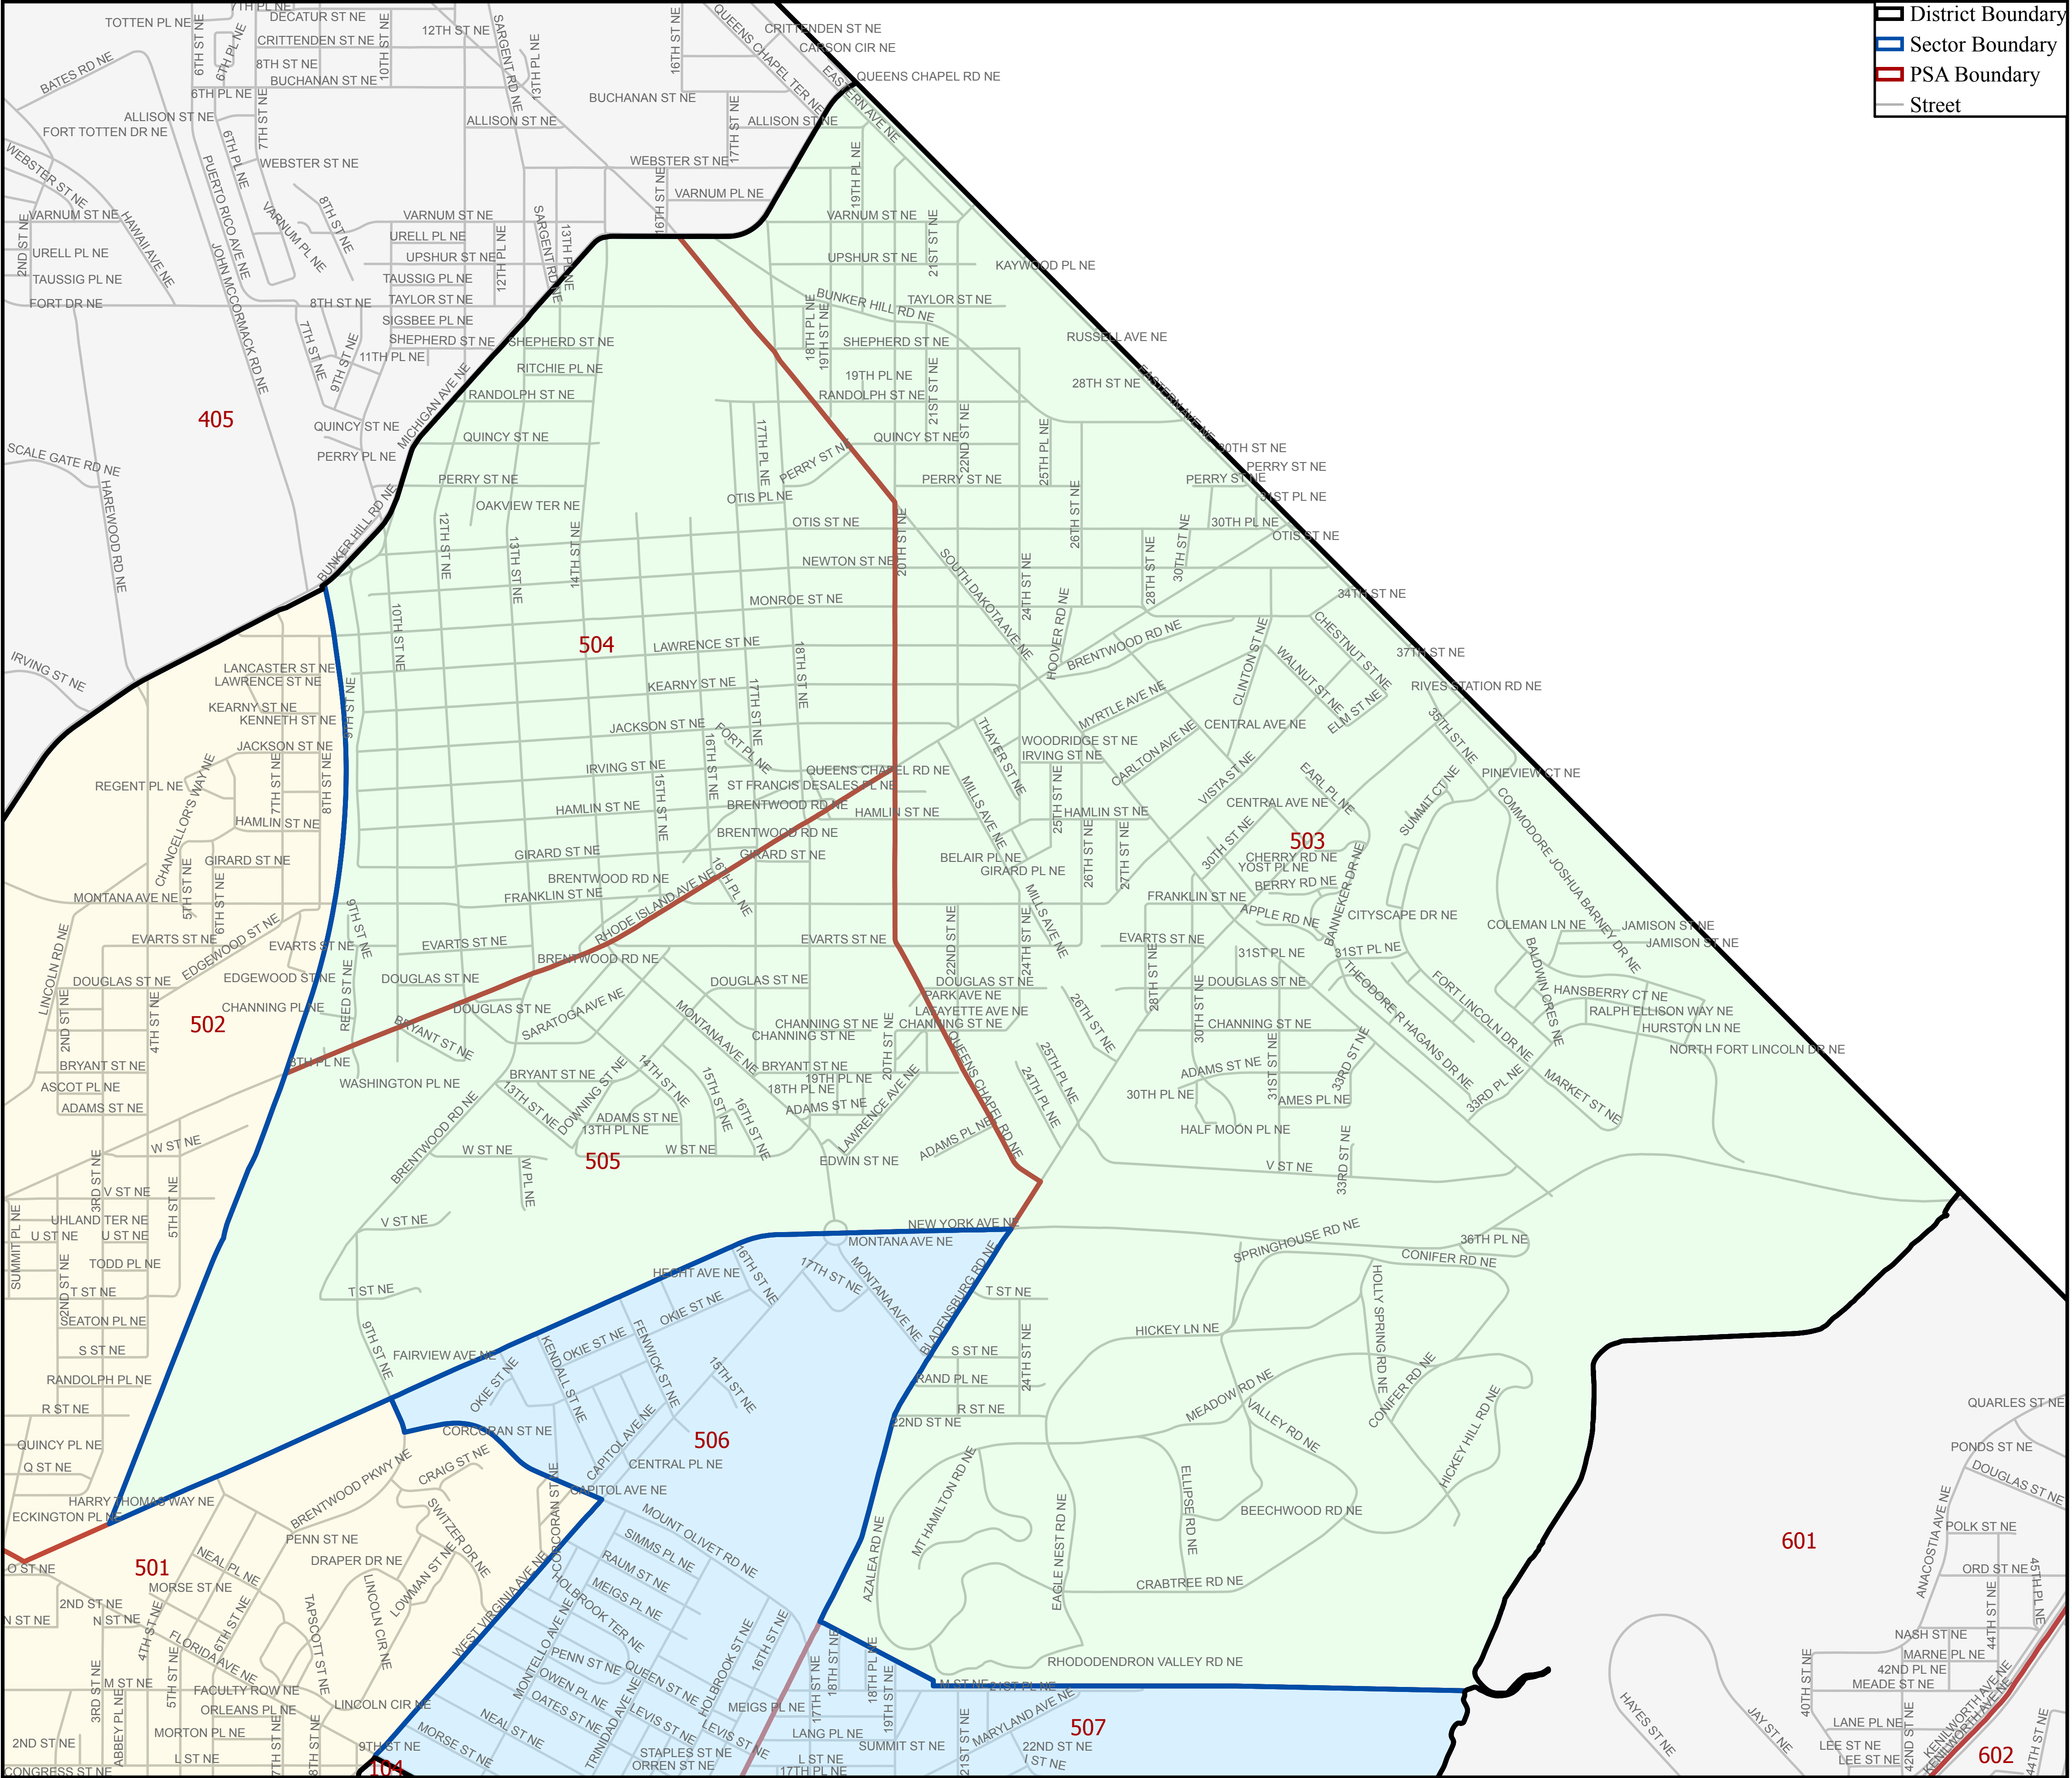

METROPOLITAN POLICE DEPARTMENT

FIFTH DISTRICT SECTOR TWO

- District Boundary
- Sector Boundary
- PSA Boundary
- Street

Boundaries Effective 1/10/2019
For crime statistics visit <http://crimecards.dc.gov>

Peter Newsham
Chief of Police

THE DISTRICT
OF COLUMBIA