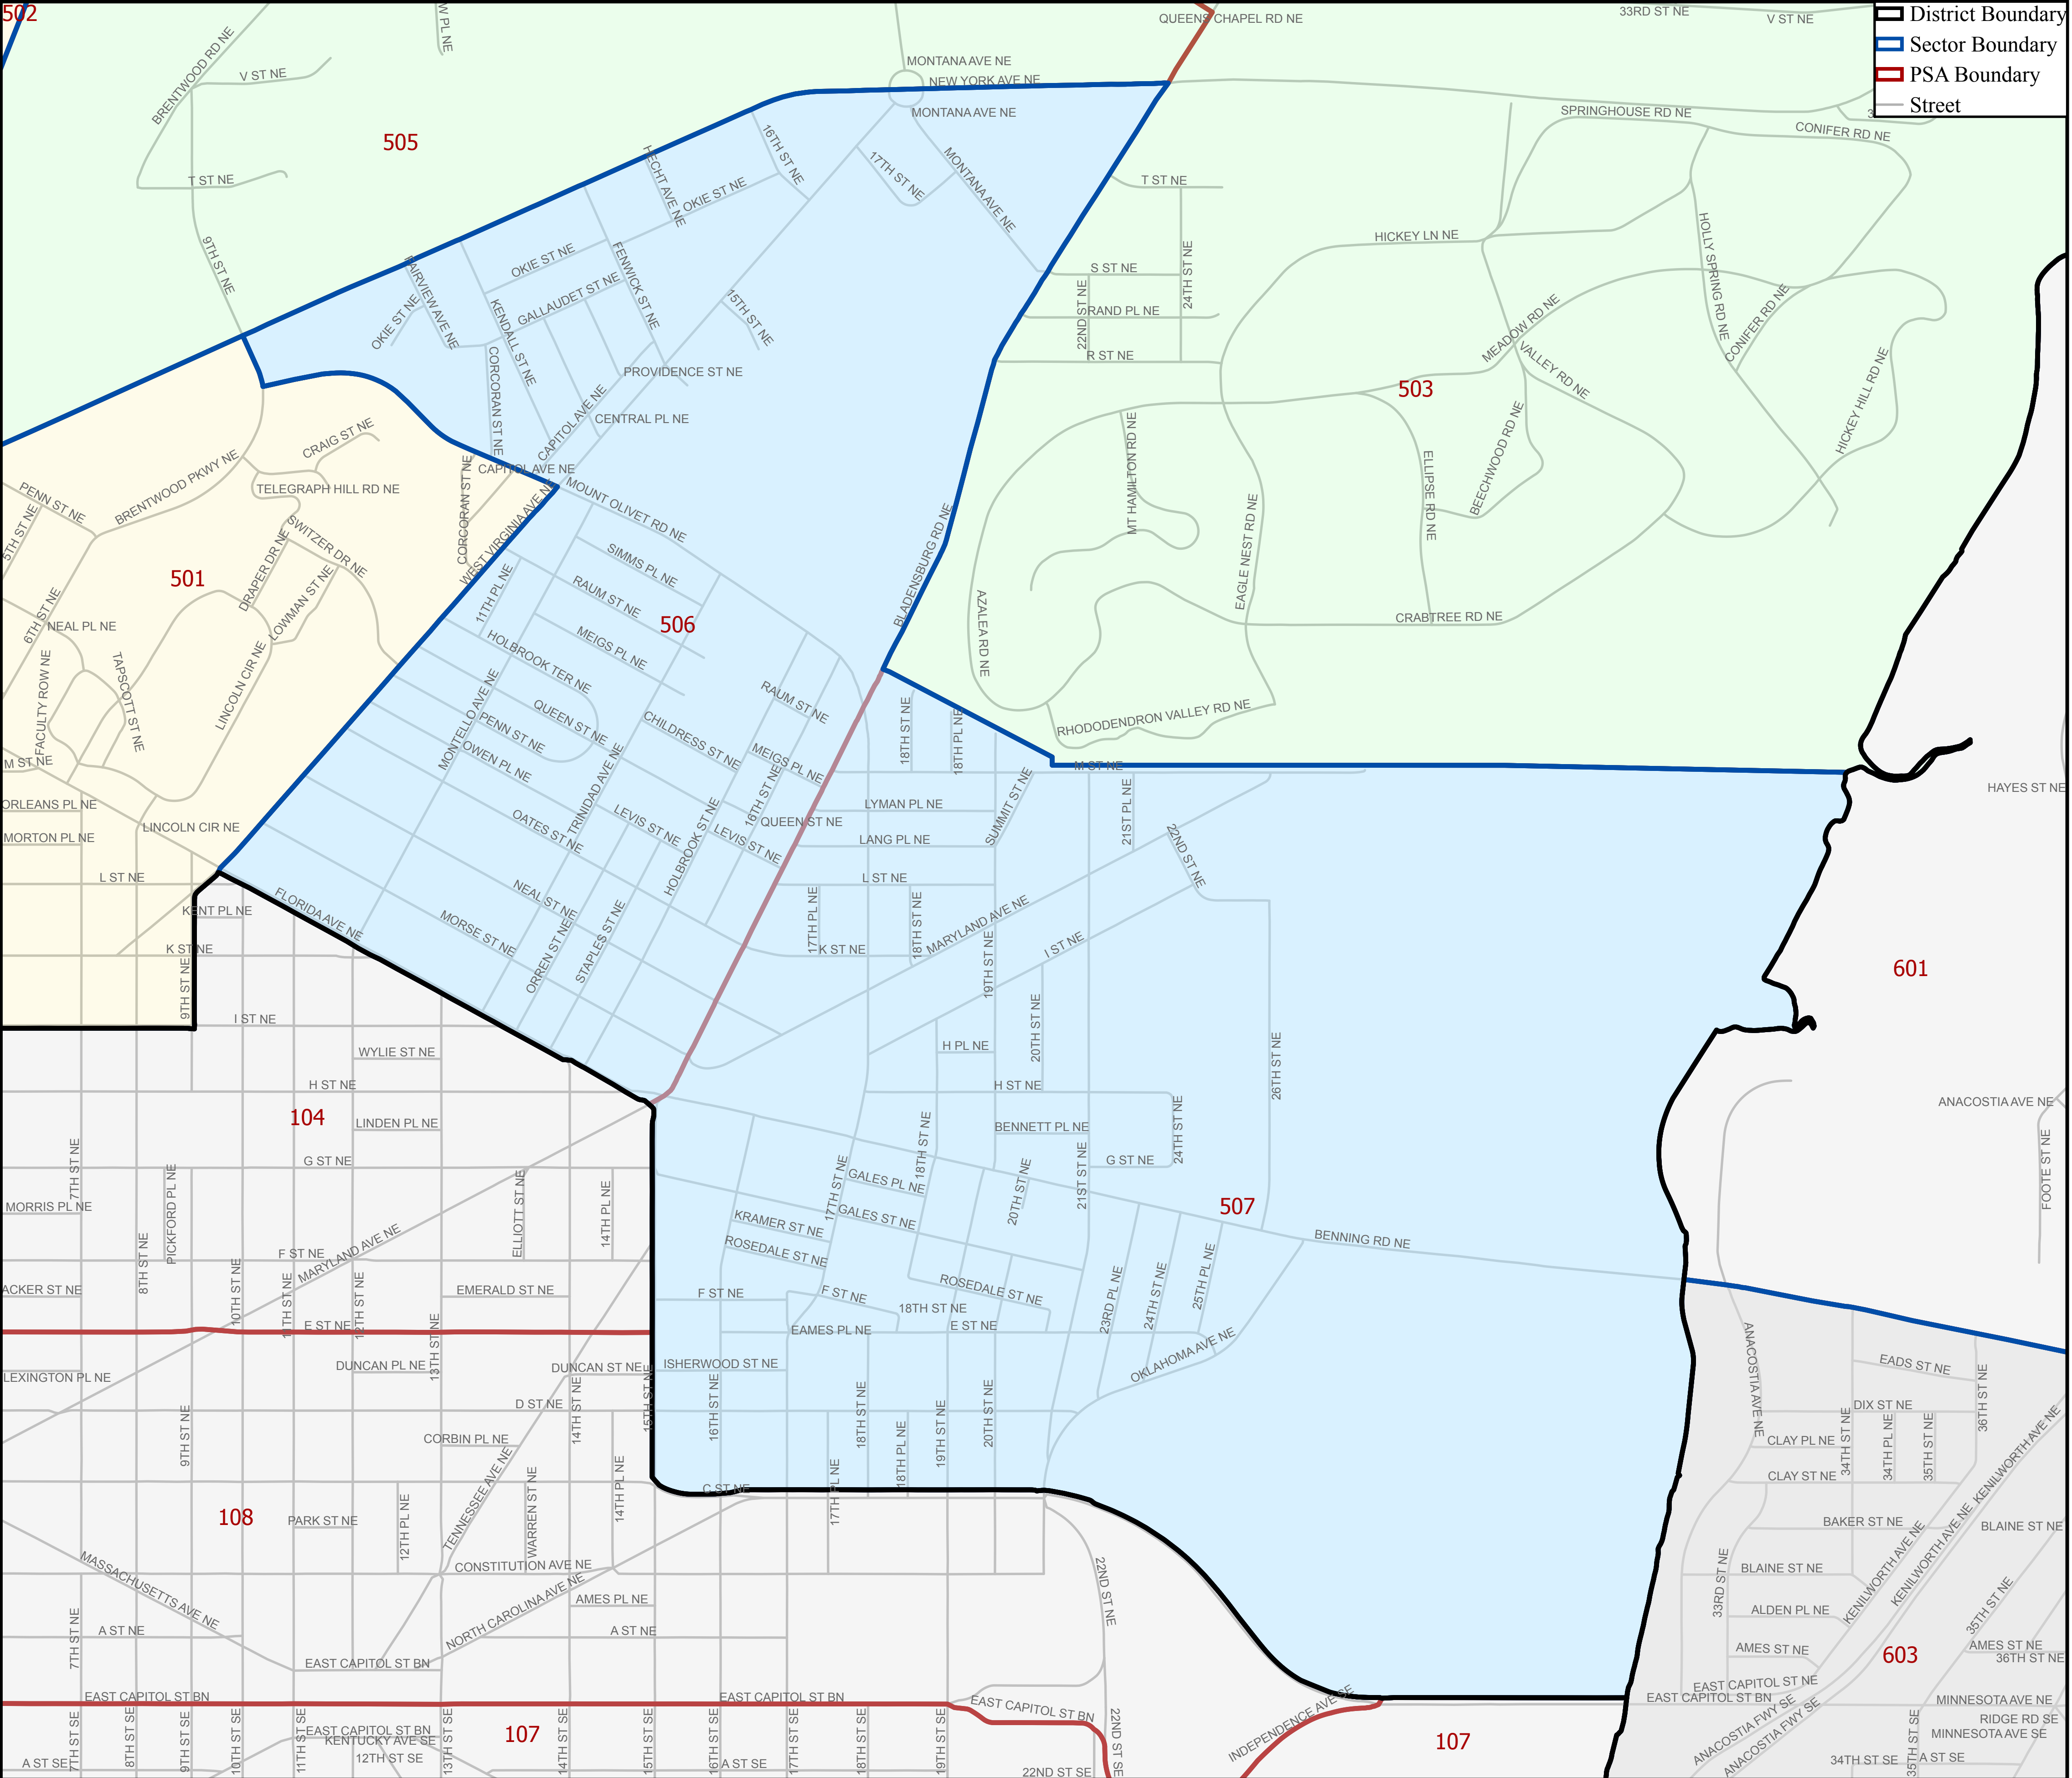

METROPOLITAN POLICE DEPARTMENT

FIFTH DISTRICT SECTOR THREE

- District Boundary
- Sector Boundary
- PSA Boundary
- Street

Boundaries Effective 1/10/2019
For crime statistics visit <http://crimecards.dc.gov>