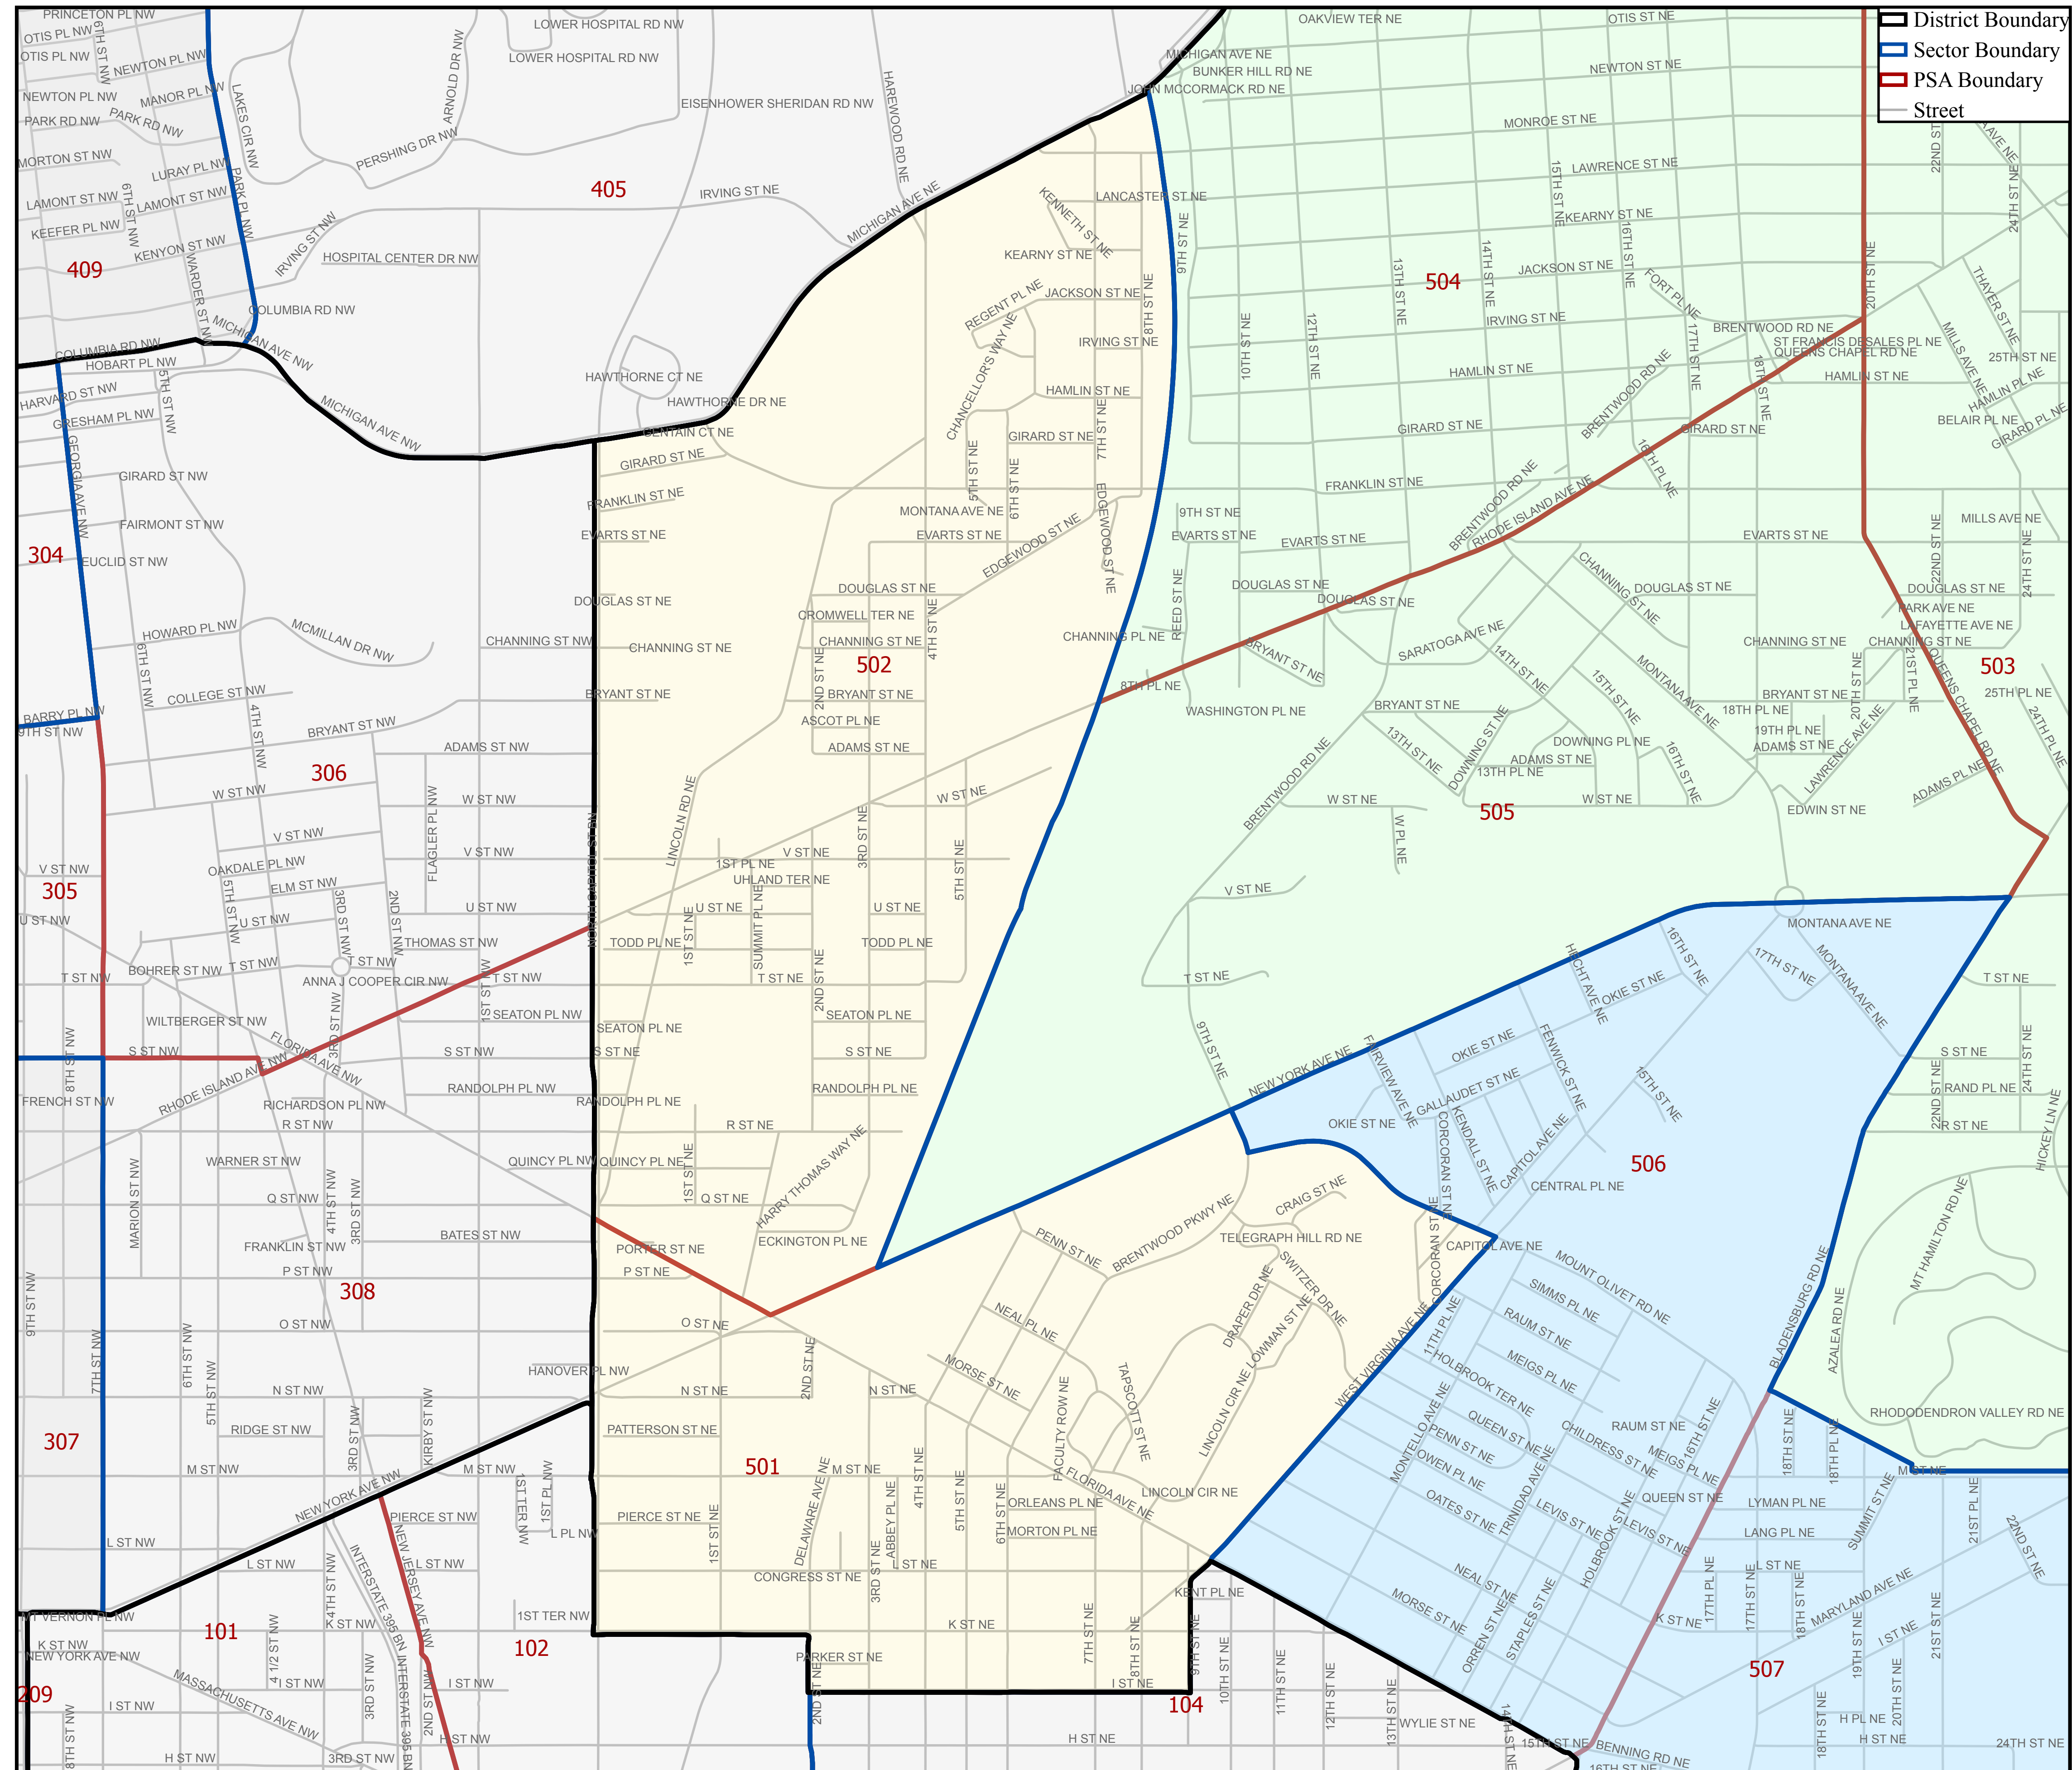

METROPOLITAN POLICE DEPARTMENT

FIFTH DISTRICT SECTOR ONE

Boundaries Effective 1/10/2019
For crime statistics visit <http://crimecards.dc.gov>

Peter Newsham
Chief of Police

THE DISTRICT
OF COLUMBIA

Metropolitan Police Department

300 Indiana Avenue, NW | Washington, DC 20001
www.mpdc.dc.gov