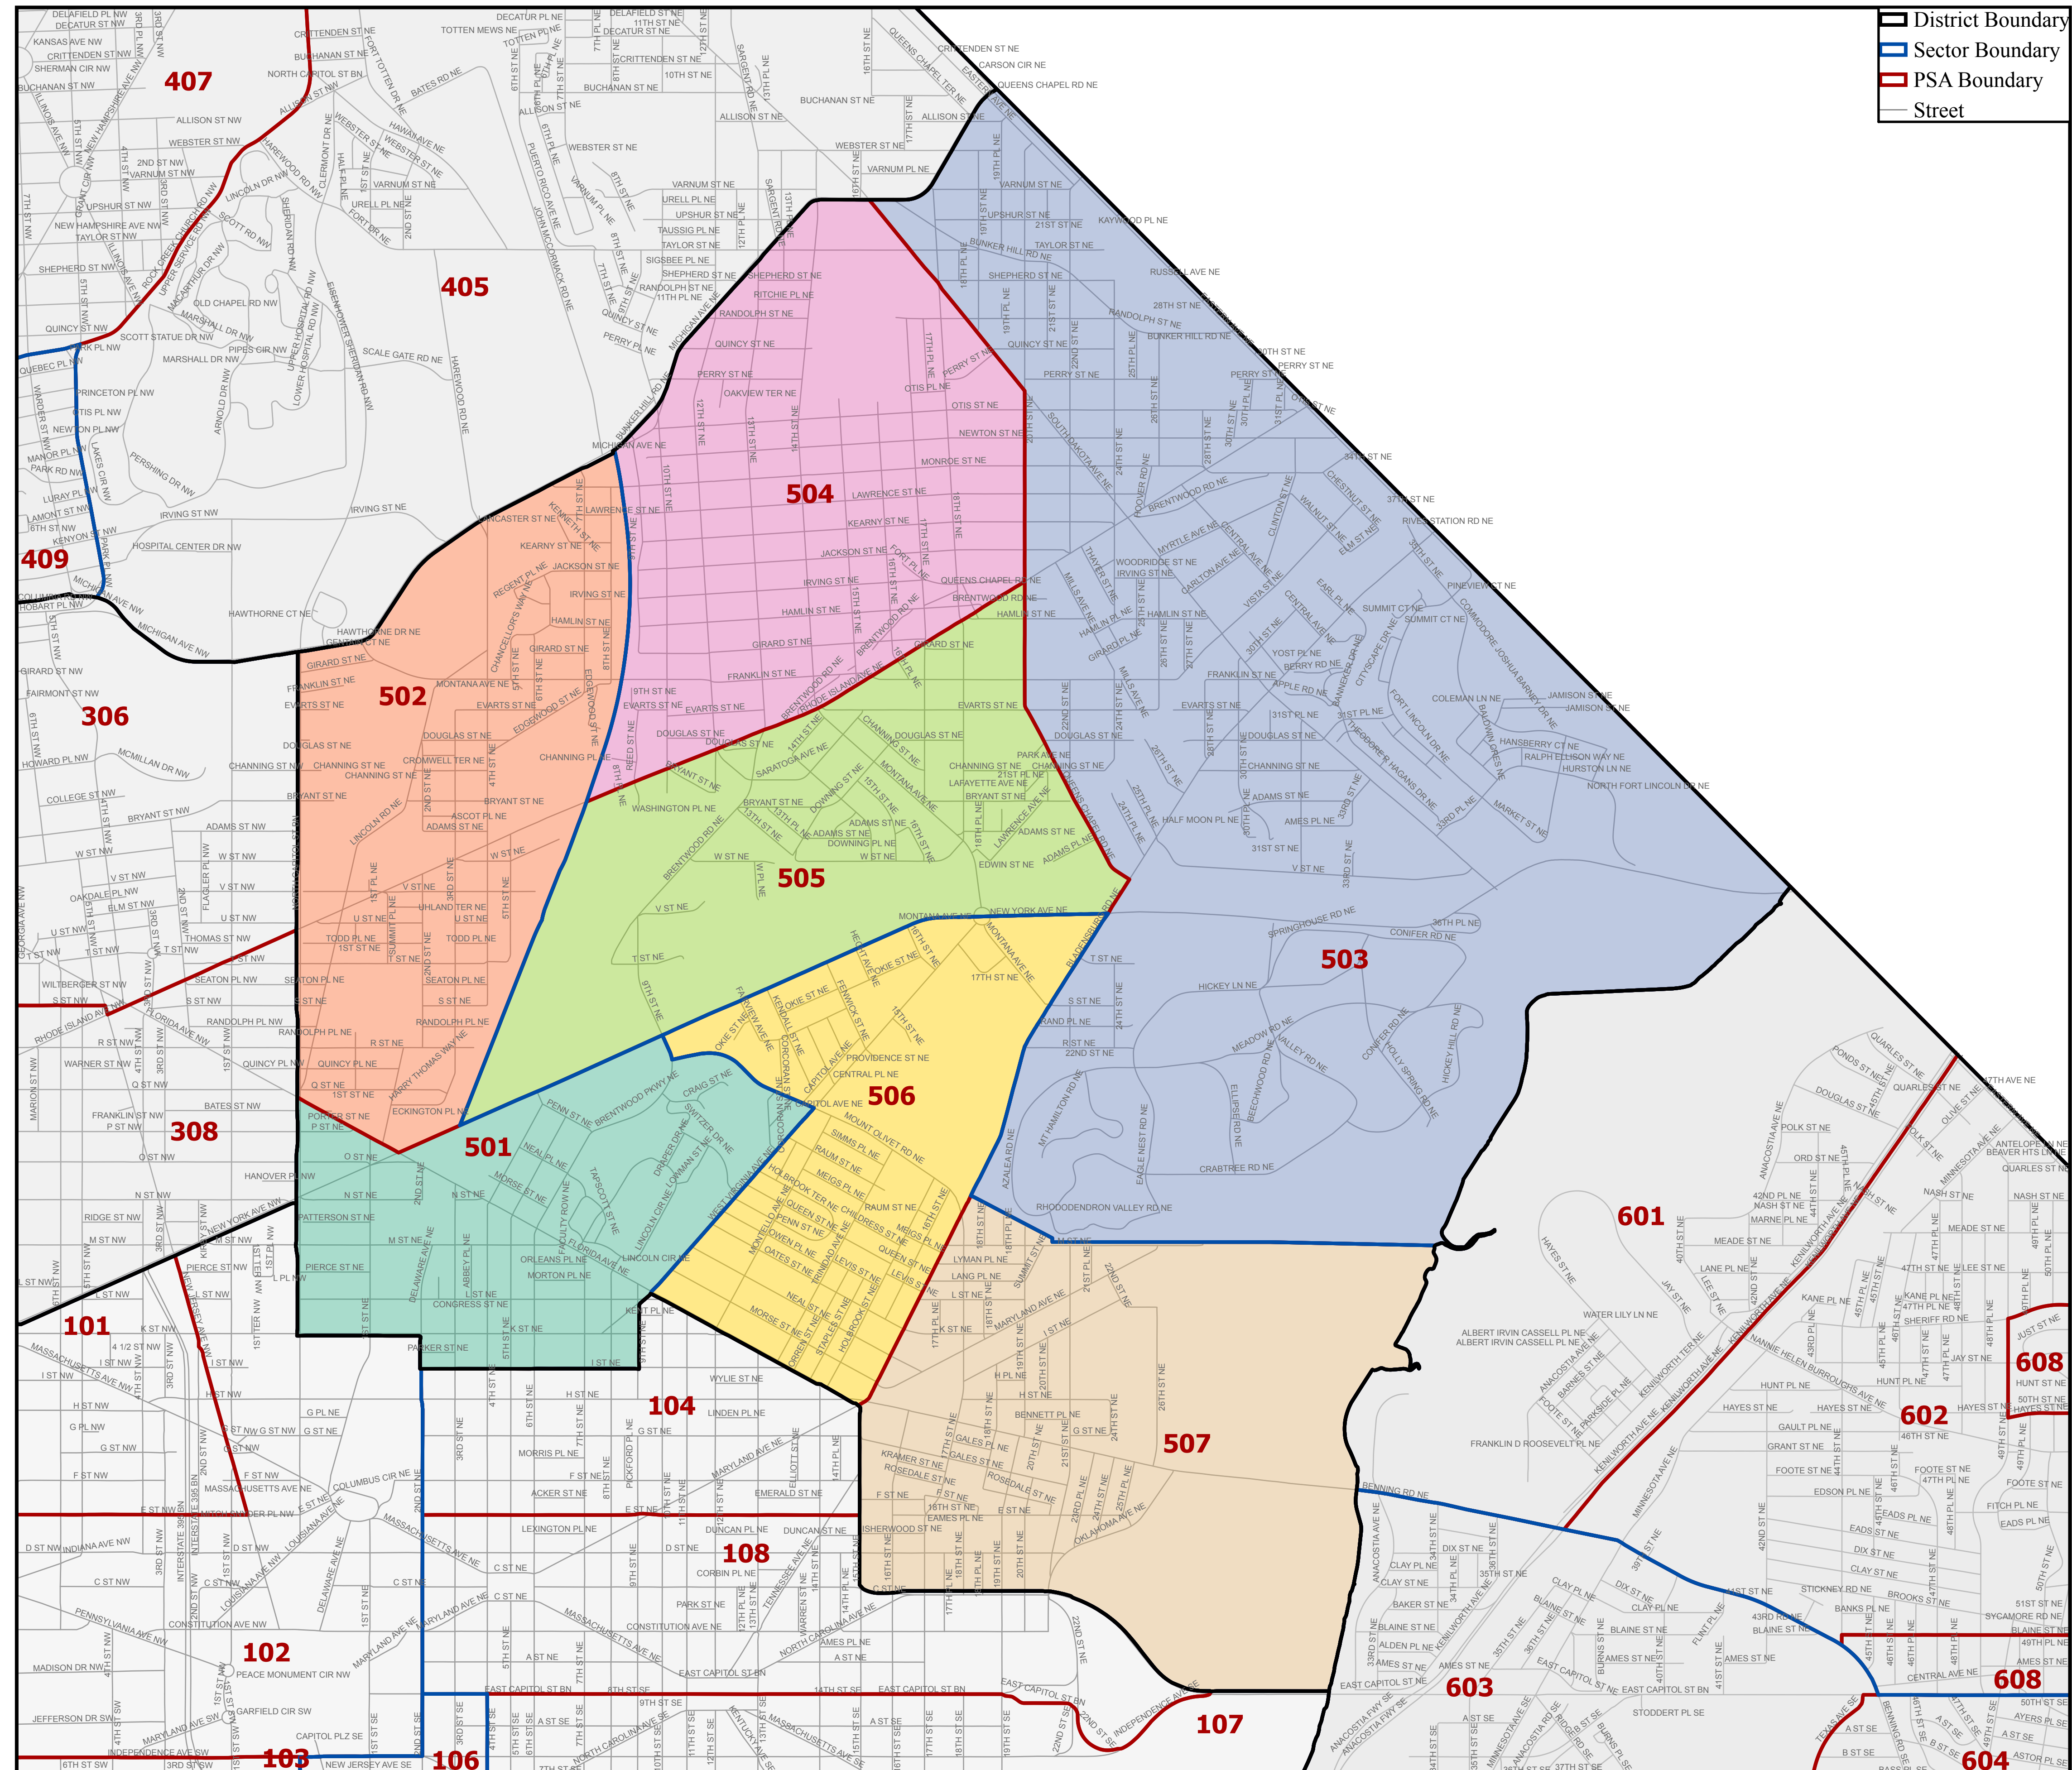

# METROPOLITAN POLICE DEPARTMENT

## FIFTH DISTRICT

Boundaries Effective 1/10/2019  
 For crime statistics visit <http://crimecards.dc.gov>

**Peter Newsham**  
 Chief of Police

THE DISTRICT  
 OF COLUMBIA

Metropolitan Police Department

300 Indiana Avenue, NW | Washington, DC 20001  
[www.mpd.dc.gov](http://www.mpd.dc.gov)